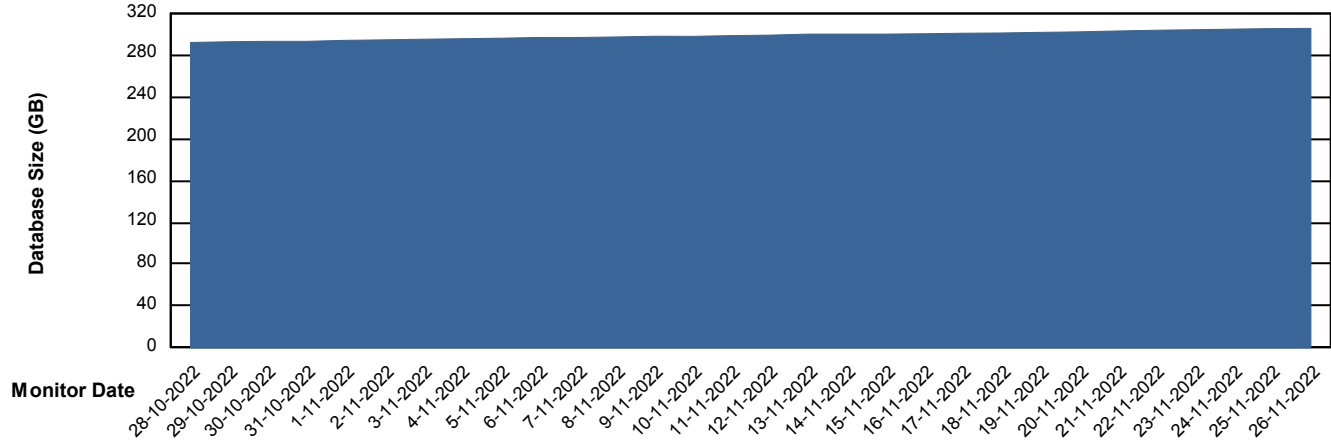

Customer BGG_Production
Database ID 58

Database Performance BGGDB_Standby

Weekly SLA Customer Report

Customer BGG_Production
Database ID 58

DATABASE SIZE BGGDB_BI

Database growth over last month

DATABASE SIZE BGGDB_Production

Database growth over last month

Weekly SLA Customer Report

Customer BGG_Production
Database ID 58

Database Tablespace BGGDB_BI

Date	Tablespace Name	Filesize (Gb)	Usedsize (Gb)	Percentage free
26-11-2022	ABSDATA	188	127	32
	INDX	234	176	25
25-11-2022	ABSDATA	188	127	32
	INDX	234	176	25
24-11-2022	ABSDATA	188	127	32
	INDX	234	176	25
23-11-2022	ABSDATA	188	127	32
	INDX	234	175	25
22-11-2022	ABSDATA	188	126	33
	INDX	234	175	25
21-11-2022	ABSDATA	188	126	33
	INDX	234	175	25
20-11-2022	ABSDATA	188	126	33
	INDX	234	175	25