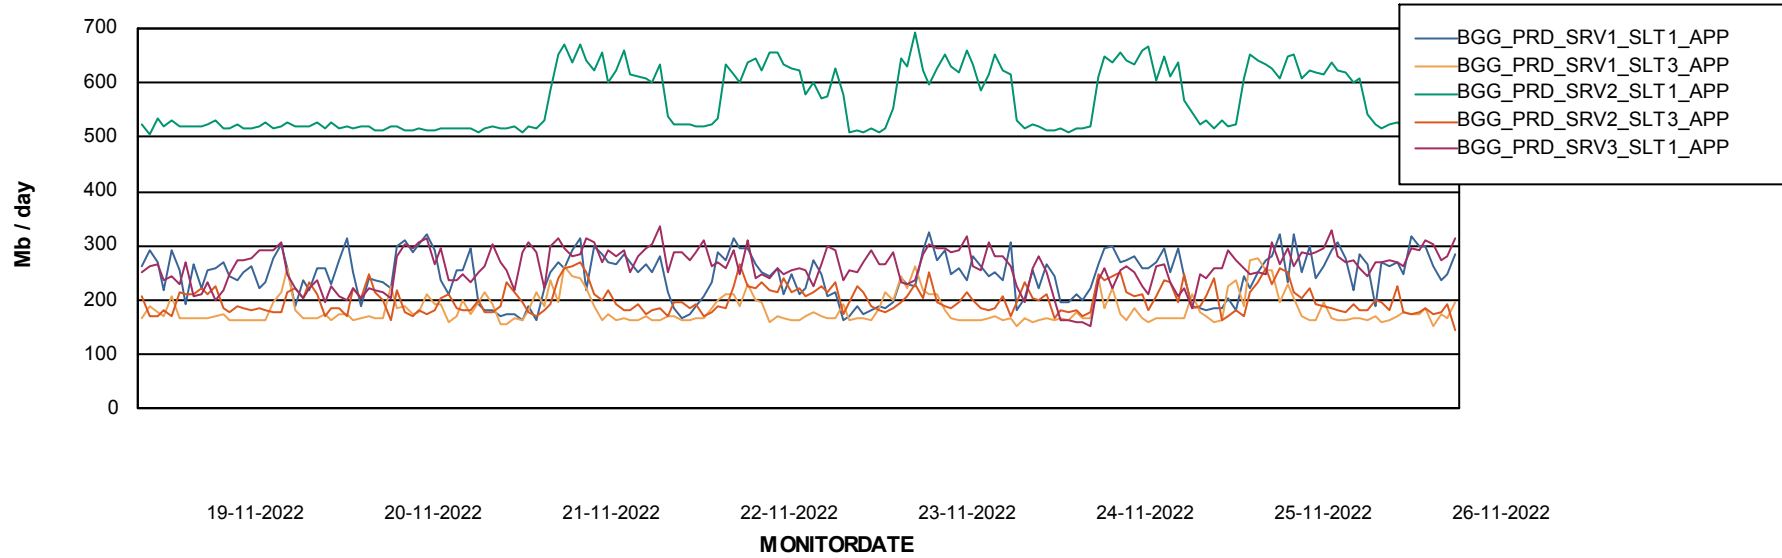

ABSSolute Application Server Services

Avg memory used per ABS Server Service