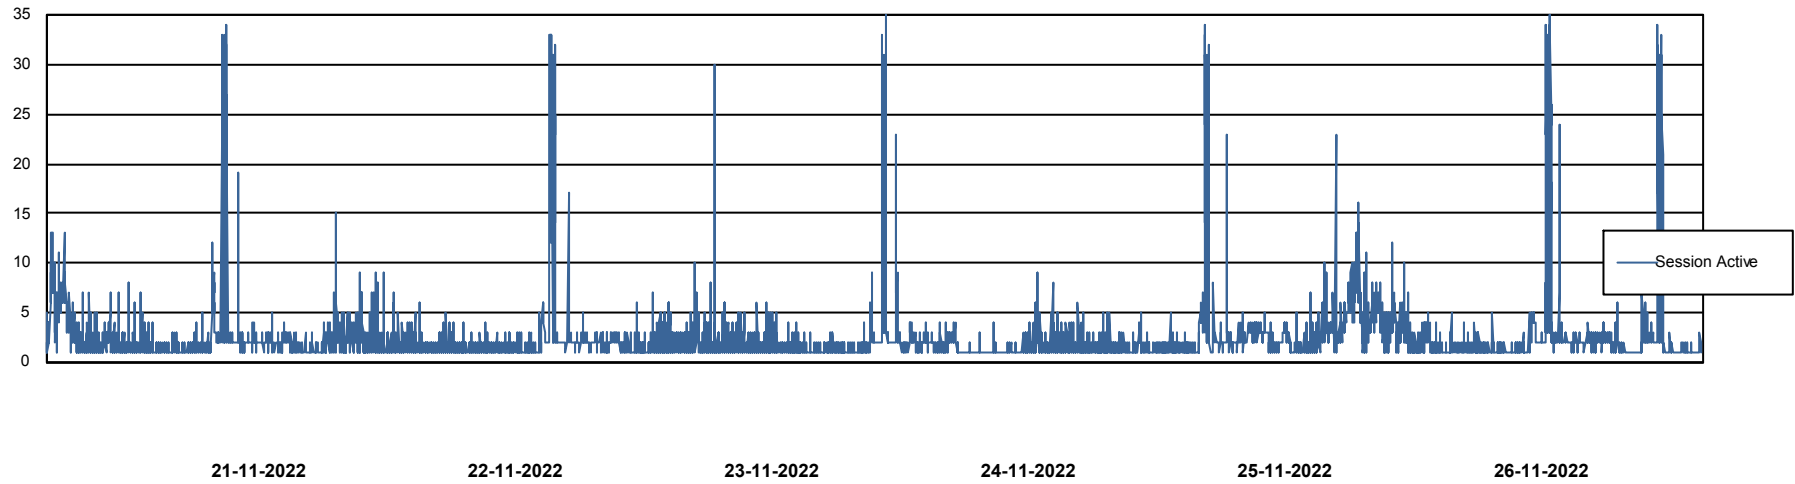

Harddisk Usage BGG_PRD_SRV4

	Free disk space on / (%)	Total disk space on / (Gb)	Used disk space on / (Gb)	Free disk space on /abs (%)	Free disk space on /home (%)	Free disk space on /opt (%)	Total disk space on /opt (Gb)	Used disk space on /opt (Gb)	Free disk space on /opt/abs (%)	Total disk space on /opt/abs
26-11-2022	26	1	1	43	97	23	1	1	43	15
25-11-2022	26	1	1	43	97	24	1	1	43	15
24-11-2022	26	1	1	43	97	23	1	1	43	15
23-11-2022	26	1	1	43	97	23	1	1	43	15
22-11-2022	26	1	1	43	97	23	1	1	43	15
21-11-2022	26	1	1	43	97	23	1	1	43	15
20-11-2022	26	1	1	43	97	23	1	1	43	15

Weekly SLA Customer Report

Customer BGG_Production
Database ID 58

Database Performance BGGDB_BI

Weekly SLA Customer Report

Customer BGG_Production
Database ID 58

Database Performance BGGDB_Production

Weekly SLA Customer Report

Customer BGG_Production
Database ID 58

Database Performance BGGDB_Standby

Weekly SLA Customer Report

Customer BGG_Production
Database ID 58

DATABASE SIZE BGGDB_BI

Database growth over last month

DATABASE SIZE BGGDB_Production