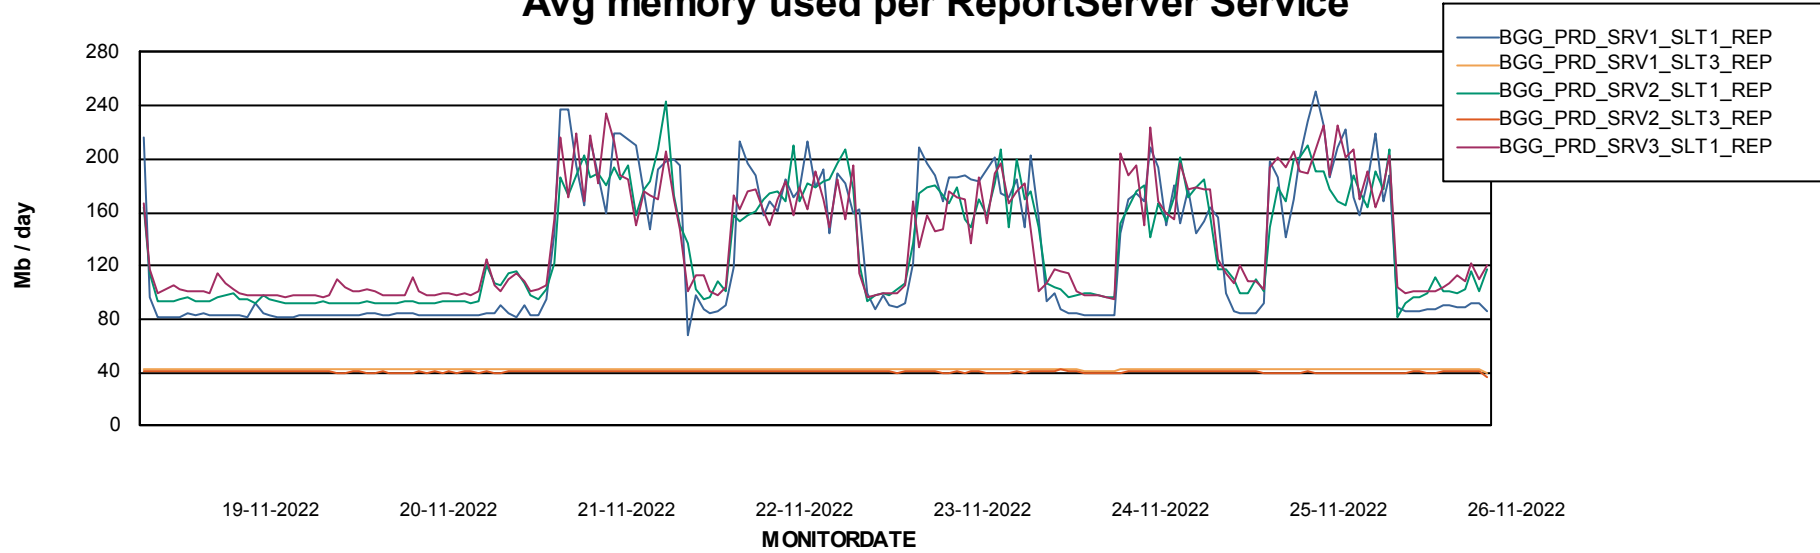

Avg memory used per ABS Server Service

Avg users per day per ABS server

Weekly SLA Customer Report

Customer BGG_Production
Database ID 58

ABSSolute Application ReportServer Services

Avg memory used per ReportServer Service