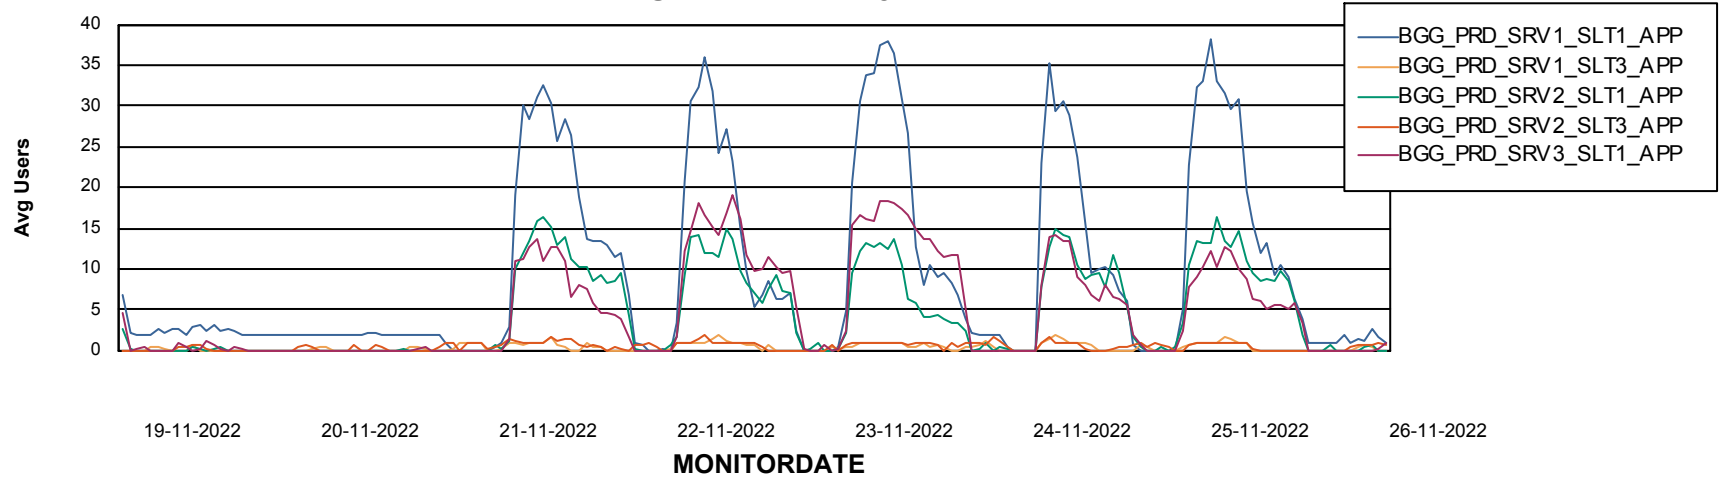

Avg users per day per ABS server