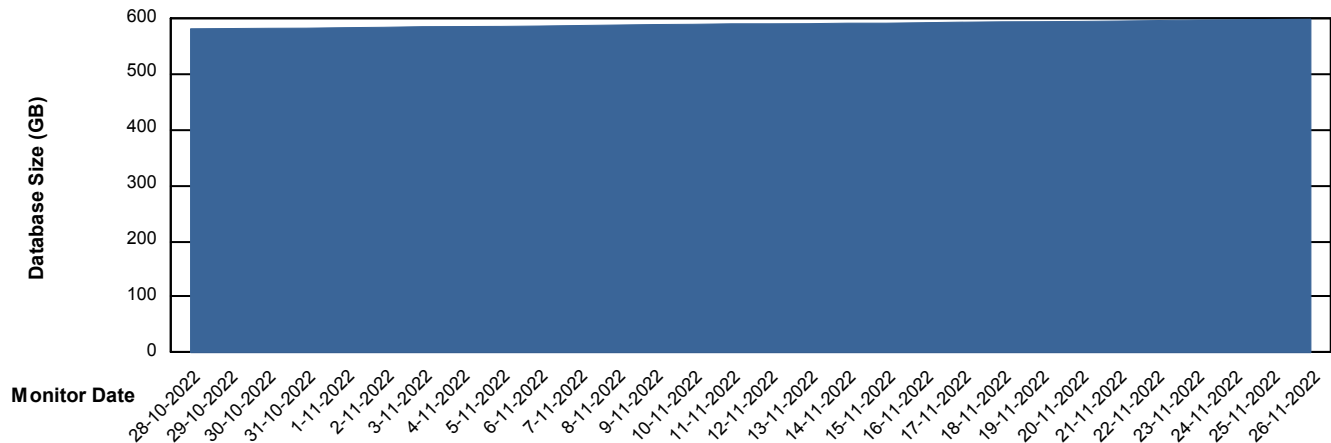

DATABASE SIZE BGGDB_Production

Database growth over last month