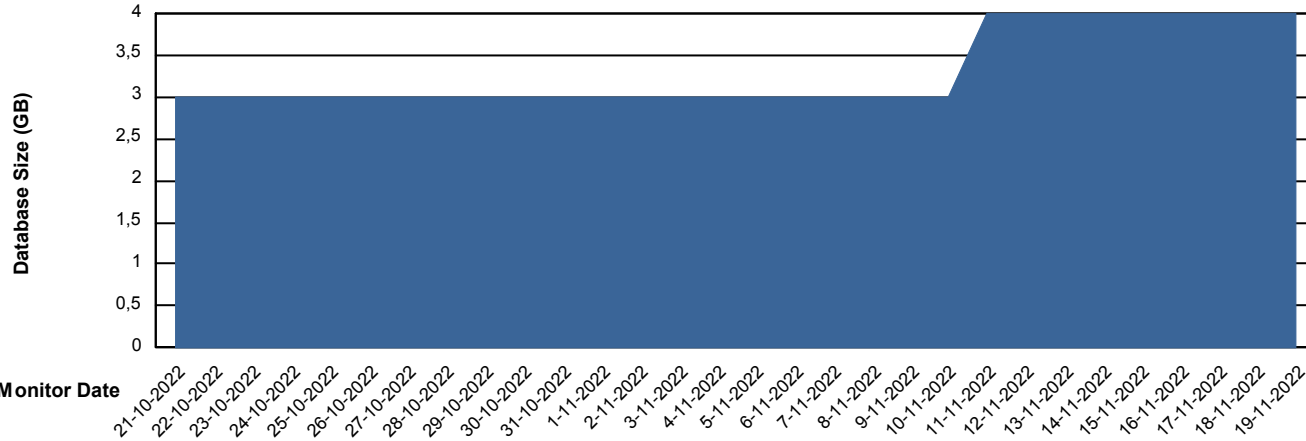

Weekly SLA Customer Report

Customer XMX Production
Database ID 146

Database Performance XMX_PROD_ABSDB01_PRDB

Weekly SLA Customer Report

Customer XMX Production
Database ID 146

Database Performance XMX_PROD_ABSDB02_SBDB

DB Processes Max 1,000
DB Processes Max 4
DB Processes Max 0

Weekly SLA Customer Report

Customer XMX Production
 Database ID 146

DATABASE SIZE XMX_PROD_ABSDB01_PRDB

Database growth over last month

Database Tablespace XMX_PROD_ABSDB01_PRDB

Date	Tablespace Name	Filesize (Gb)	Usedsize (Gb)	Percentage free
19-11-2022	ABSDATA	4	1	75
	INDX	8	0	100
18-11-2022	ABSDATA	4	1	76
	INDX	8	0	100
17-11-2022	ABSDATA	4	1	76
	INDX	8	0	100
16-11-2022	ABSDATA	4	1	76
	INDX	8	0	100
15-11-2022	ABSDATA	4	1	76
	INDX	8	0	100
14-11-2022	ABSDATA	4	1	76
	INDX	8	0	100
13-11-2022	ABSDATA	4	1	76
	INDX	8	0	100