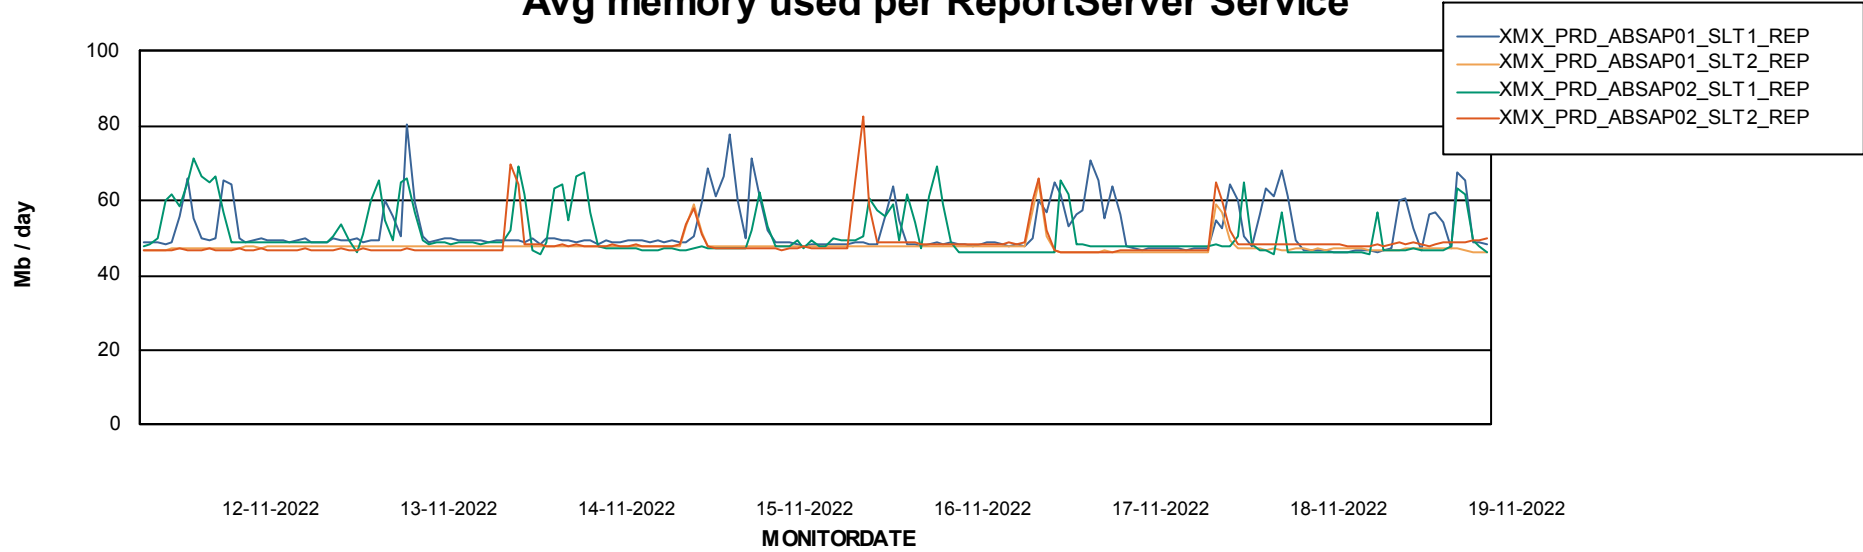

Avg memory used per ABS Server Service

Avg users per day per ABS server

Weekly SLA Customer Report

Customer XMX Production
Database ID 146

ABSSolute Application ReportServer Services

Avg memory used per ReportServer Service

Weekly SLA Customer Report

Customer XMX Production
Database ID 146

ABSSolute Web Component Services

Avg memory used per ABS Web component

Weekly SLA Customer Report

Customer XMX Production
Database ID 146

Disaster per ABS component