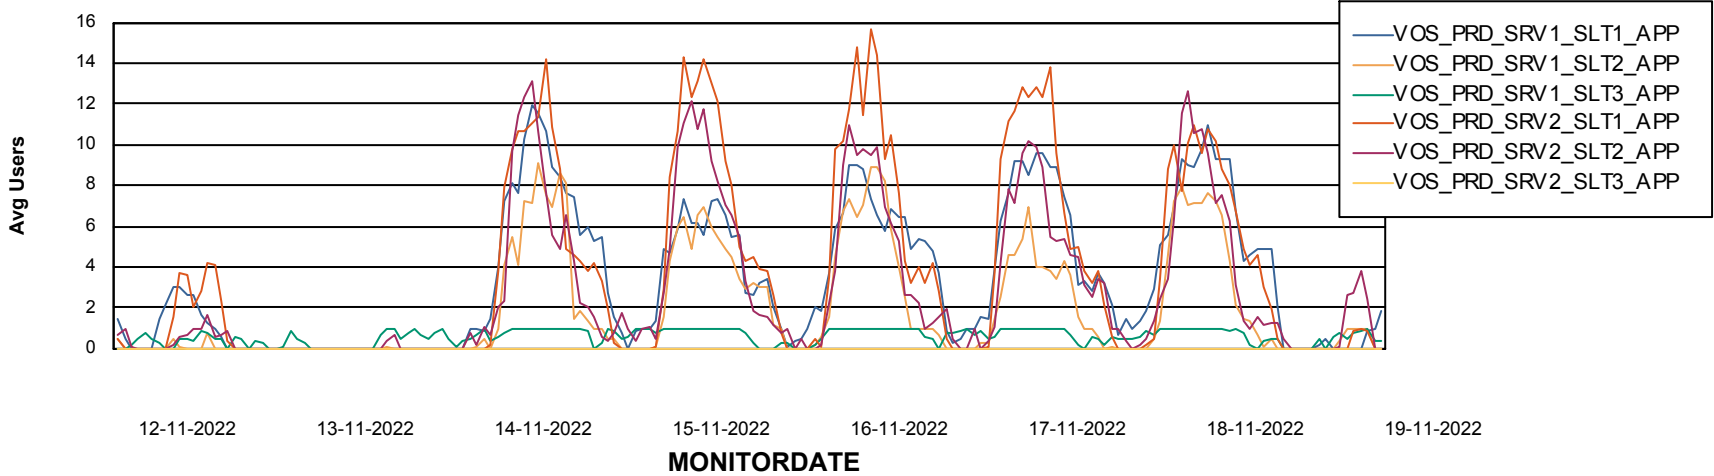

Avg users per day per ABS server