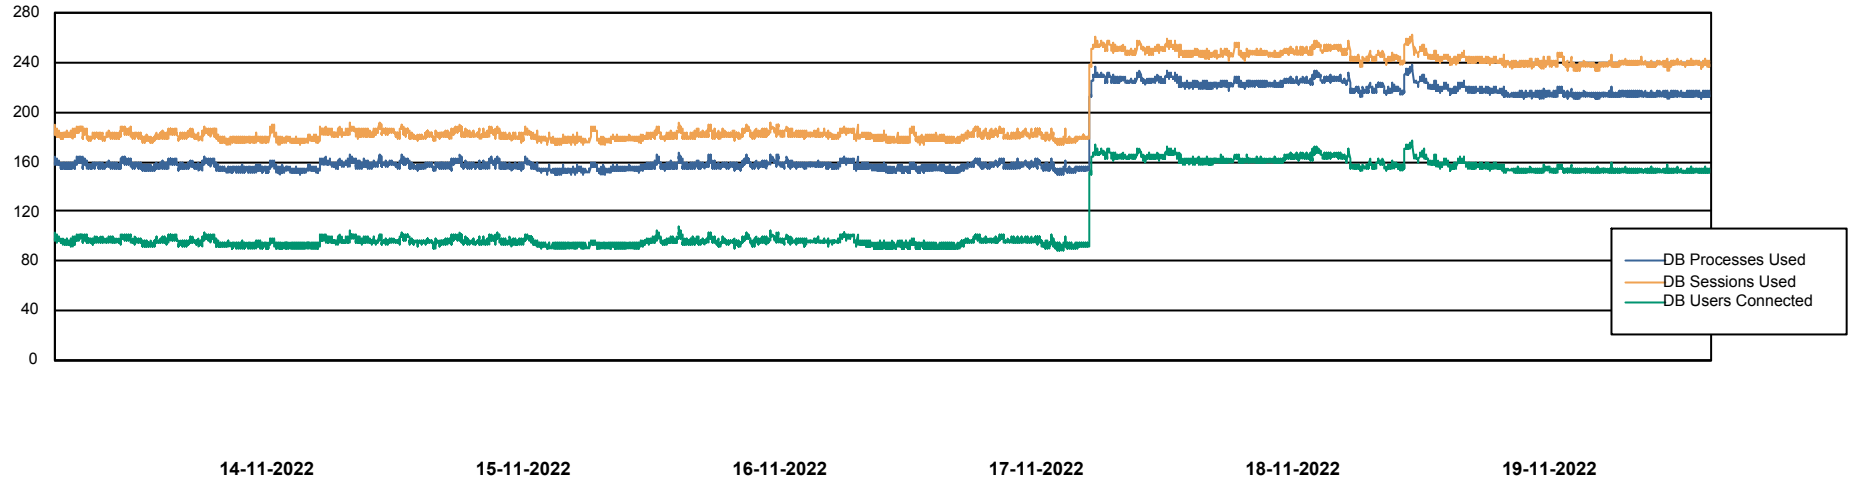

Weekly SLA Customer Report

Customer VOS_Production
Database ID 143

Database Performance VOSDB_BI

Weekly SLA Customer Report

Customer VOS_Production
Database ID 143

Database Performance VOSDB_Production

Weekly SLA Customer Report