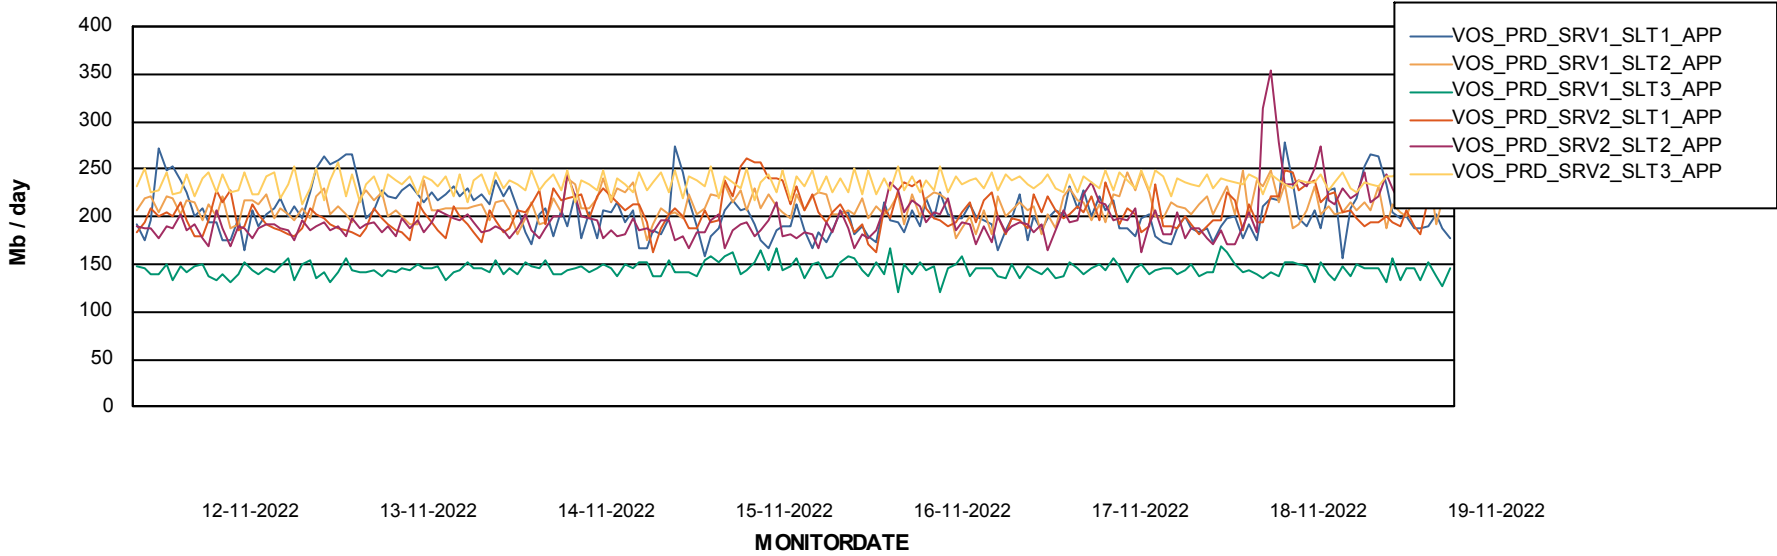

Standby Database Health VOS_Production

Recovery lag for last 7 days

Weekly SLA Customer Report

Customer VOS_Production
Database ID 143

ABSSolute Application Server Services

Avg memory used per ABS Server Service