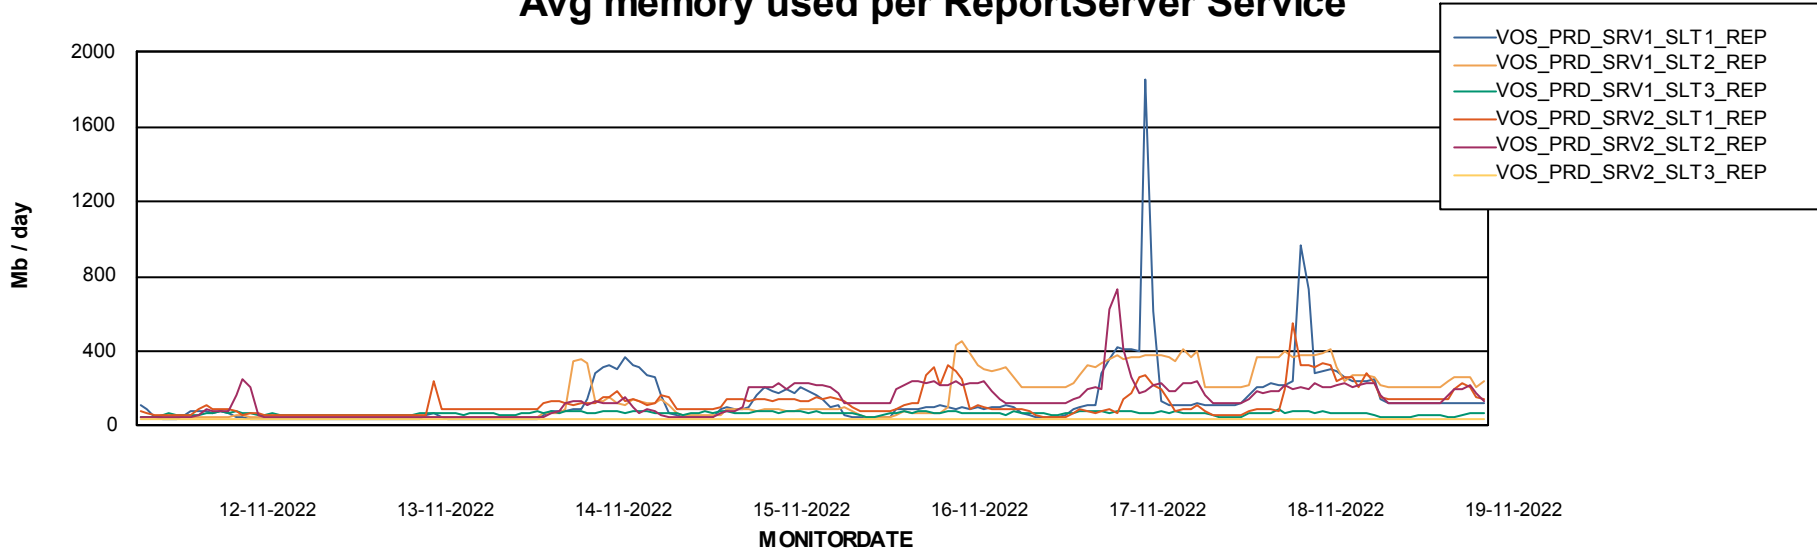

Avg users per day per ABS server

Weekly SLA Customer Report

Customer VOS_Production
Database ID 143

ABSSolute Application ReportServer Services

Avg memory used per ReportServer Service

Weekly SLA Customer Report