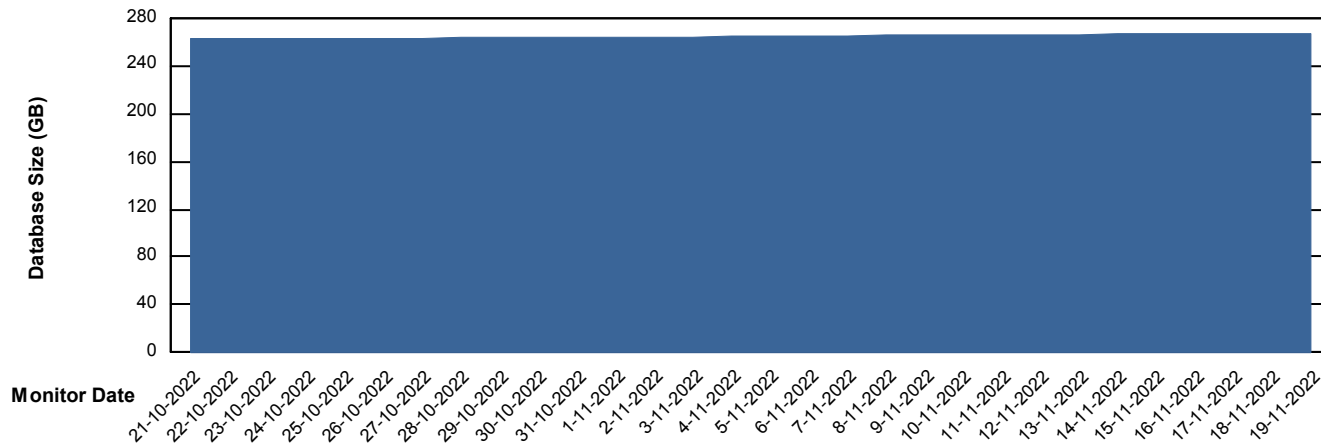

DATABASE SIZE VOSDB_Production

Database growth over last month