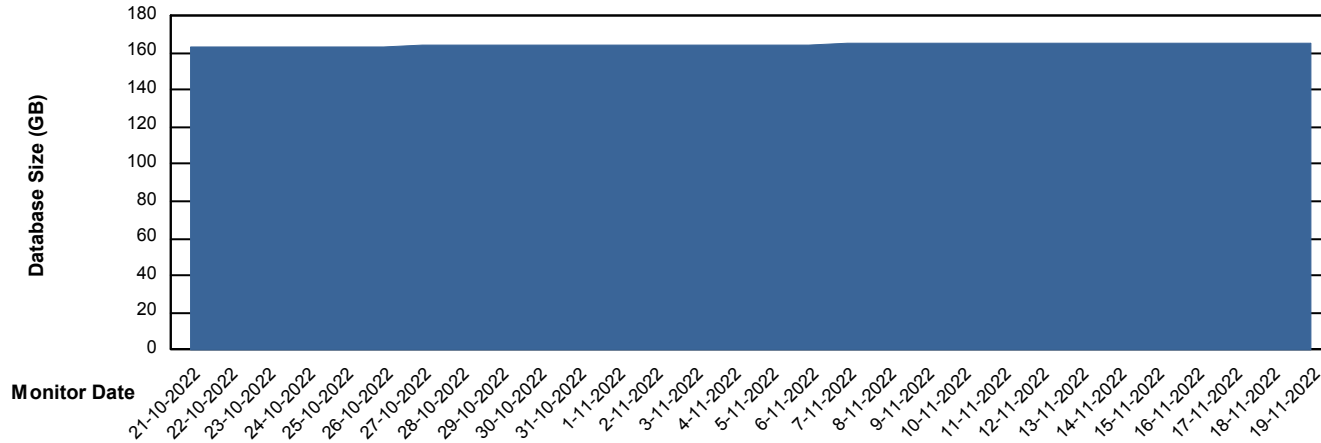

Customer VOS_Production
Database ID 143

Database Performance VOSDB_Standby

DB Processes Max 1,000

Weekly SLA Customer Report

Customer VOS_Production
Database ID 143

DATABASE SIZE VOSDB_BI

Database growth over last month