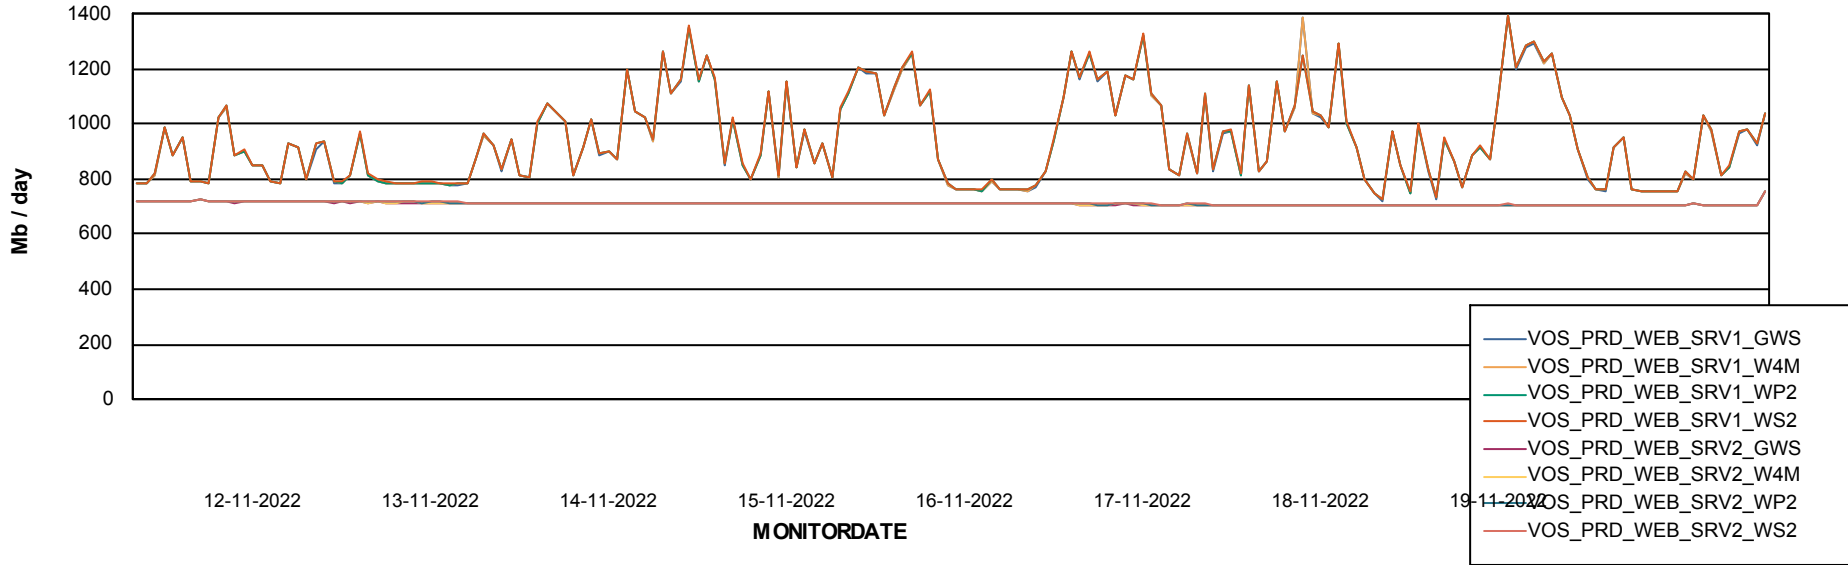

ABSSolute Web Component Services

Avg memory used per ABS Web component