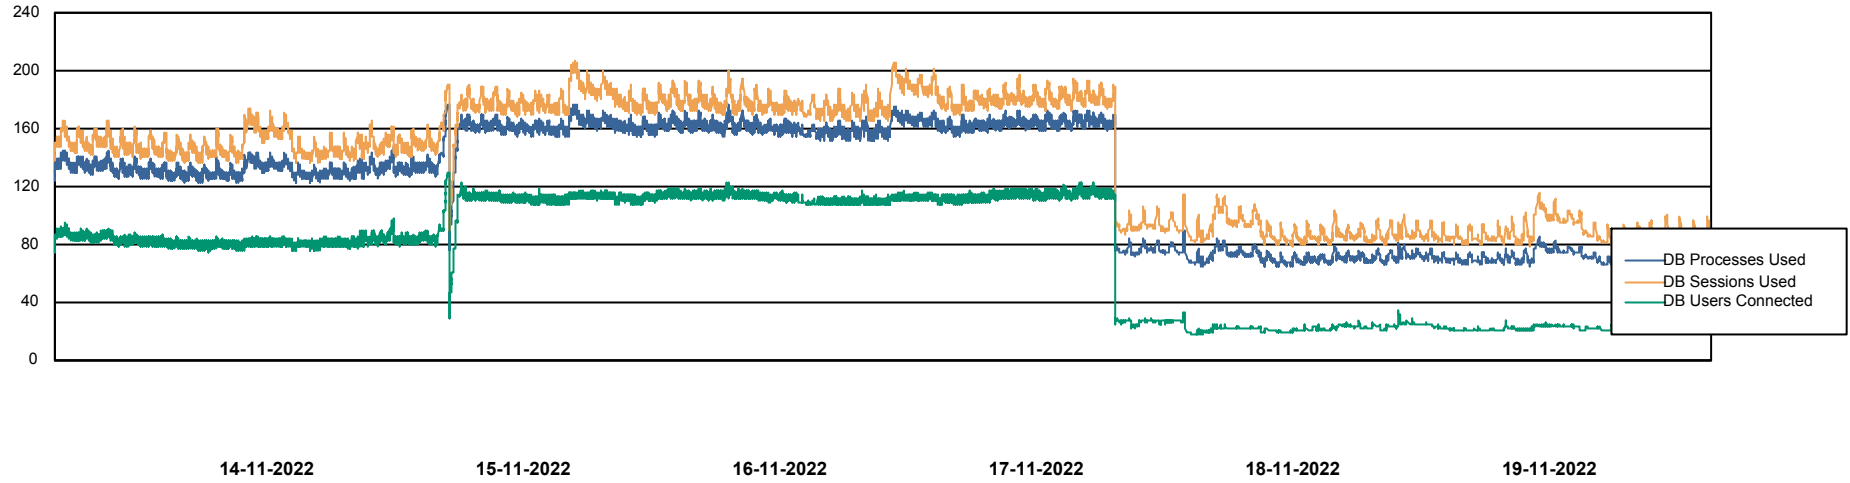

Weekly SLA Customer Report

Customer VEN_Production
Database ID 35

Harddisk Usage VEN_PRD_VENABS08_BI

	Free disk space on C: (%)	Total disk space on C: (Gb)	Used disk space on C: (Gb)	Free disk space on D: (%)	Total disk space on D: (Gb)	Used disk space on D: (Gb)
19-11-2022	43	102	58	20	601	479
18-11-2022	43	102	58	20	601	478
17-11-2022	43	102	58	20	601	478
16-11-2022	43	102	58	20	601	478
15-11-2022	43	102	58	20	601	478
14-11-2022	43	102	58	20	601	478
13-11-2022	44	102	57	20	601	478

Weekly SLA Customer Report

Customer VEN_Production
Database ID 35

Database Performance VENDB_Production

Weekly SLA Customer Report

Customer VEN_Production
Database ID 35

Database Performance VENDB_Standby

DB Processes Max 300