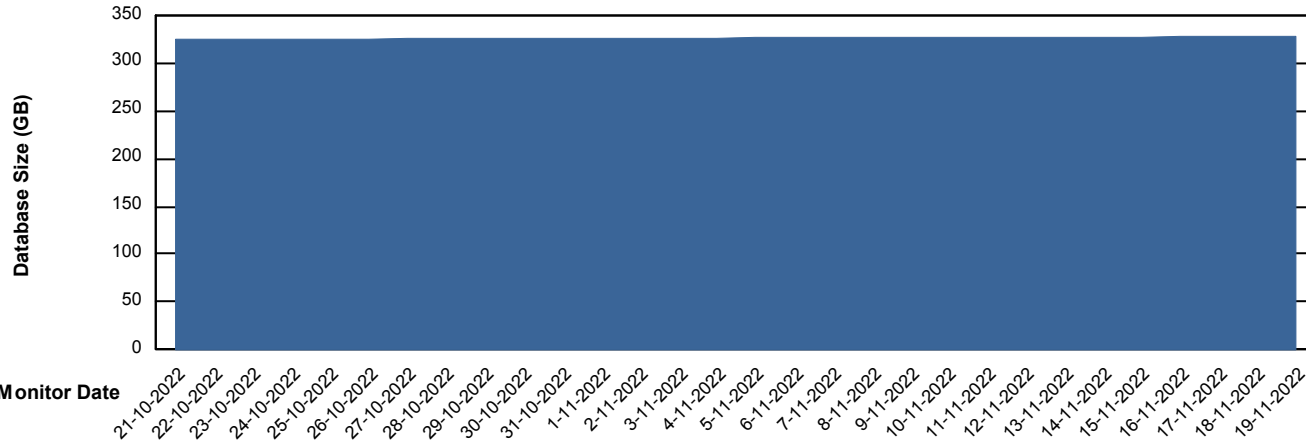

Weekly SLA Customer Report

Customer VEN_Production
Database ID 35

Database Performance VENDB_Production

Weekly SLA Customer Report

Customer VEN_Production
Database ID 35

Database Performance VENDB_Standby

DB Processes Max 300

Weekly SLA Customer Report

Customer VEN_Production
 Database ID 35

DATABASE SIZE VENDB_Production

Database growth over last month

Database Tablespace VENDB_Production

Date	Tablespace Name	Filesize (Gb)	Usedsize (Gb)	Percentage free
19-11-2022	ABSDATA	200	167	17
	INDX	184	152	17
18-11-2022	ABSDATA	200	166	17
	INDX	184	152	17
17-11-2022	ABSDATA	200	166	17
	INDX	184	152	18
16-11-2022	ABSDATA	200	166	17
	INDX	184	152	18
15-11-2022	ABSDATA	200	166	17
	INDX	184	152	18
14-11-2022	ABSDATA	200	166	17
	INDX	184	152	18
13-11-2022	ABSDATA	200	166	17
	INDX	184	152	18