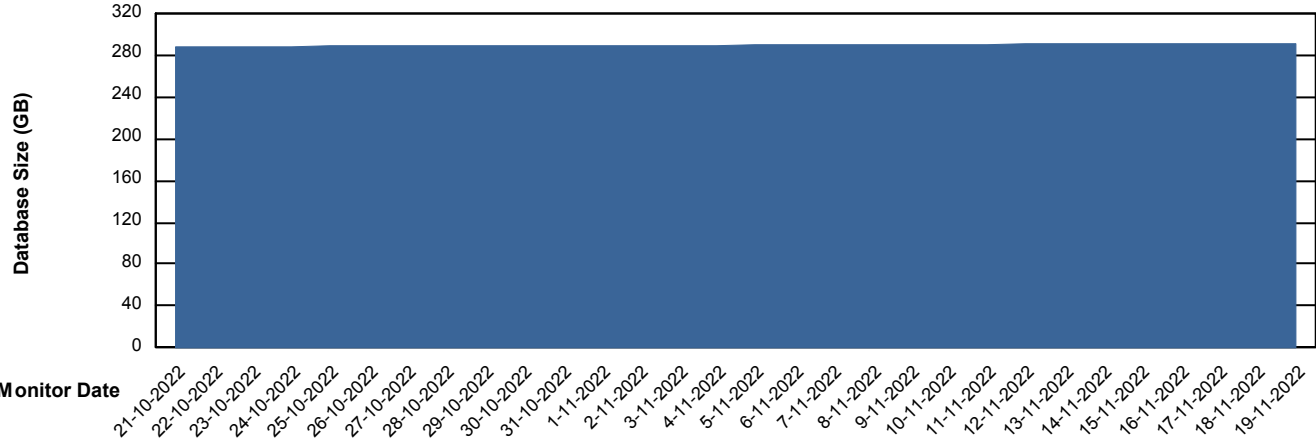

DATABASE SIZE STKDB_Production

Database growth over last month