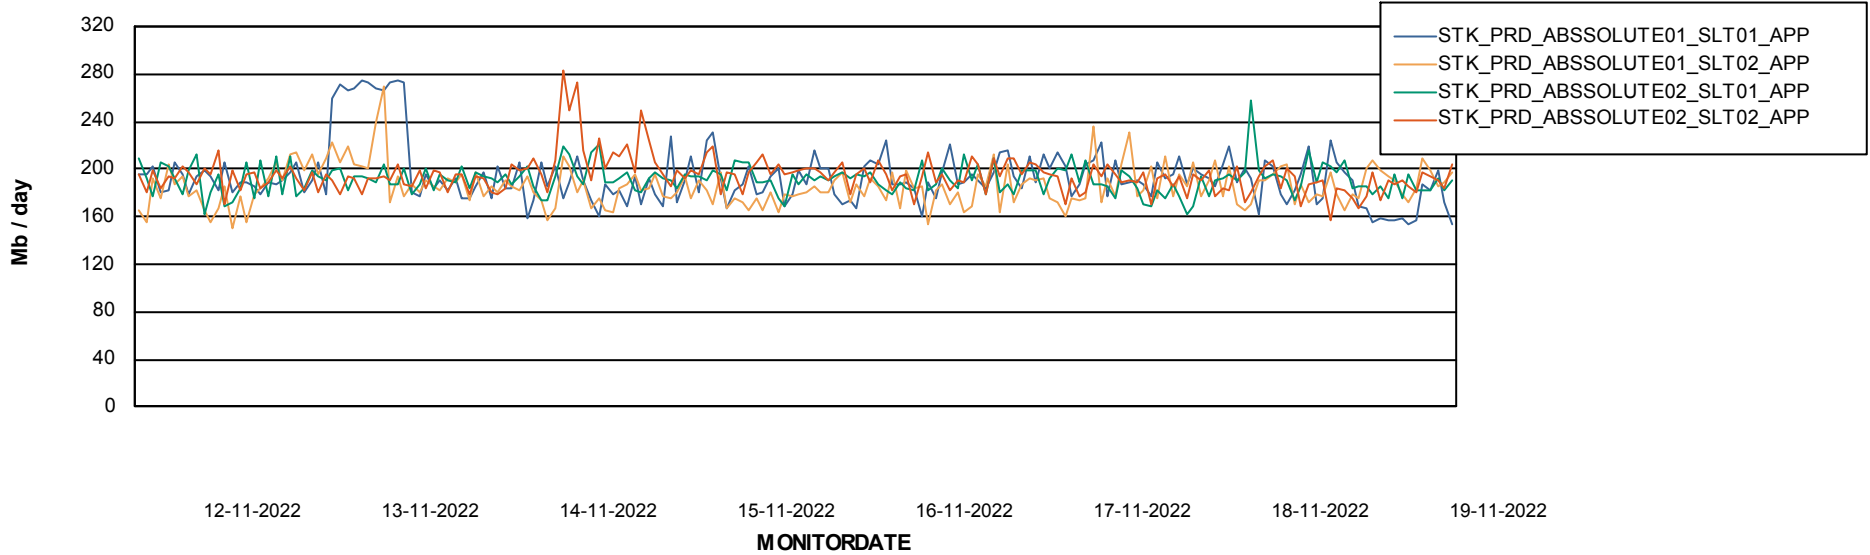

ABSSolute Application Server Services

Avg memory used per ABS Server Service