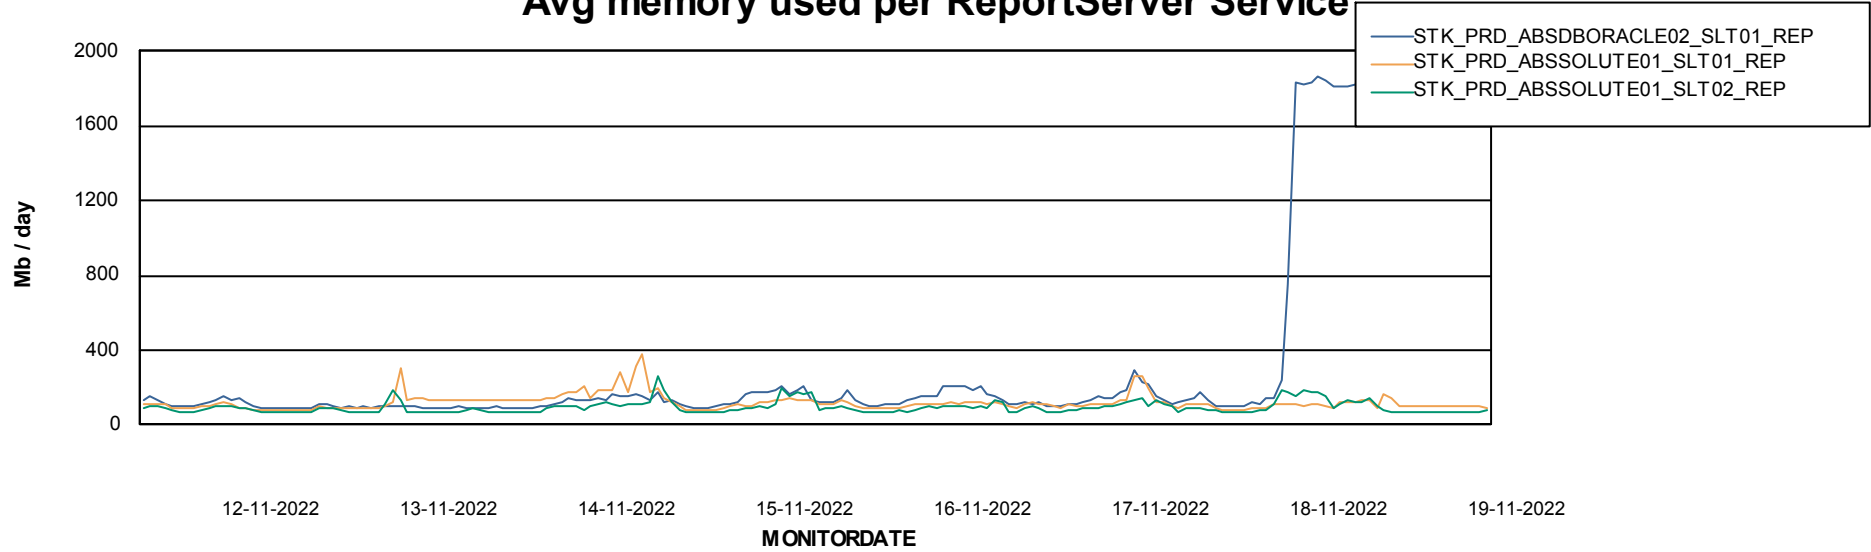

Avg memory used per ABS Server Service

Avg users per day per ABS server

Weekly SLA Customer Report

Customer STK_Production
Database ID 82

ABSSolute Application ReportServer Services

Avg memory used per ReportServer Service