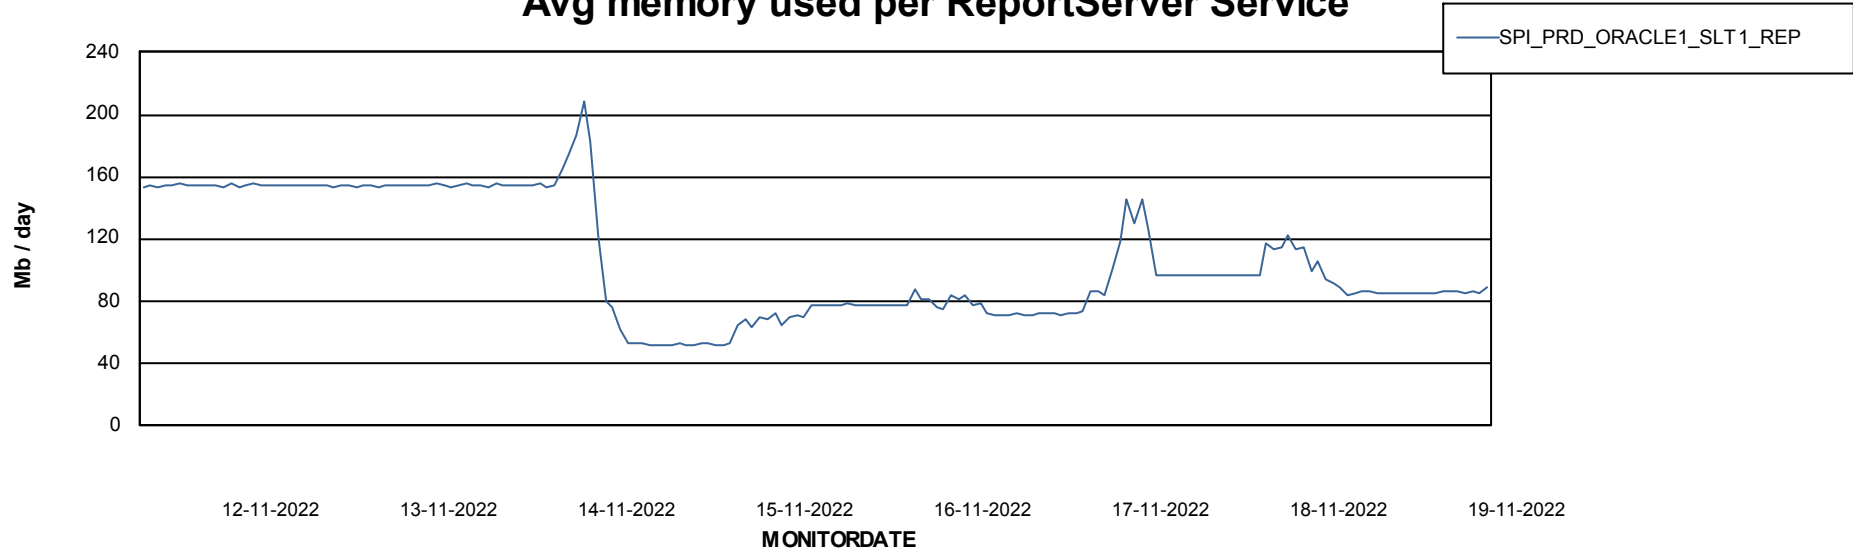

ABSSolute Application ReportServer Services

Avg memory used per ReportServer Service