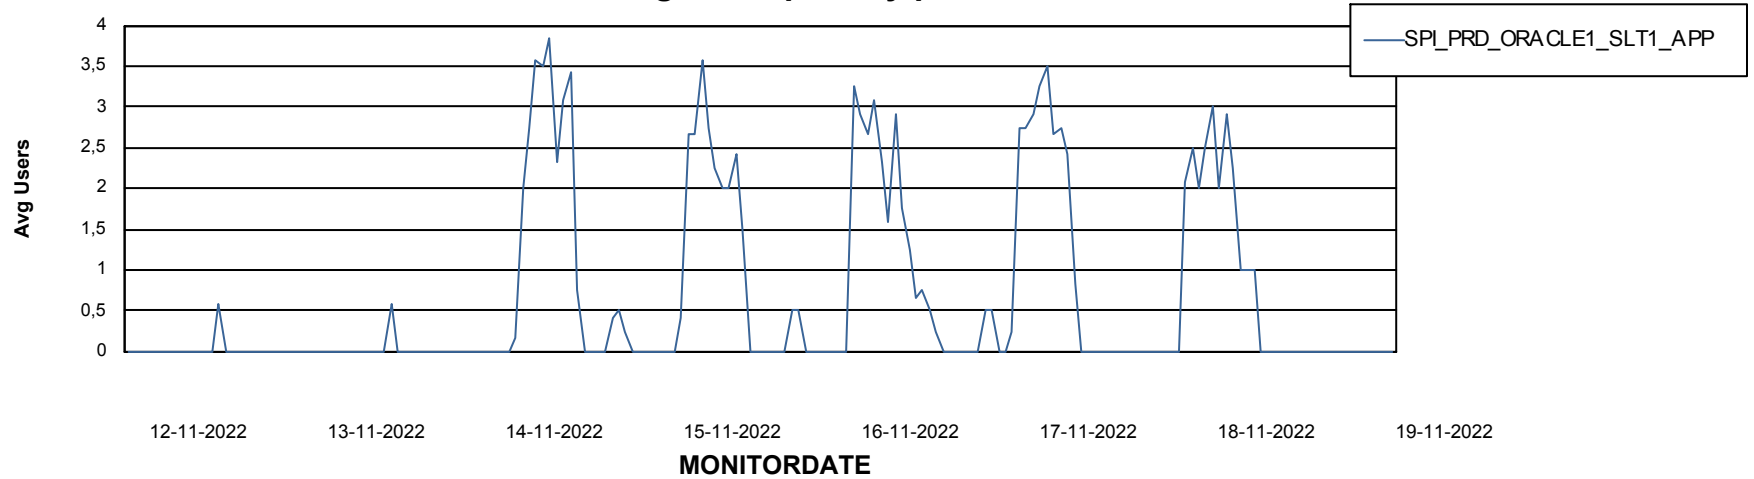

Avg users per day per ABS server