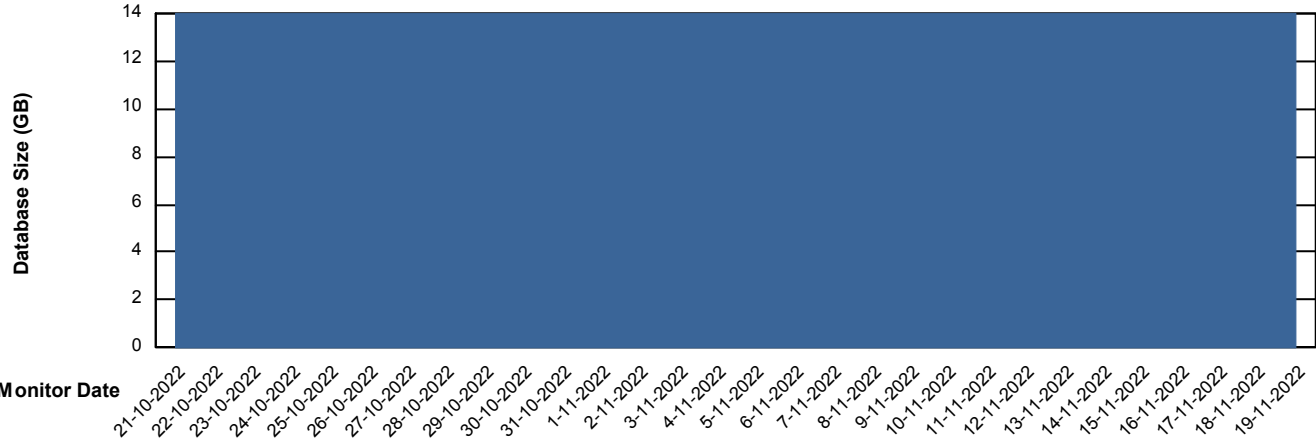

DATABASE SIZE SPIDB_Production

Database growth over last month