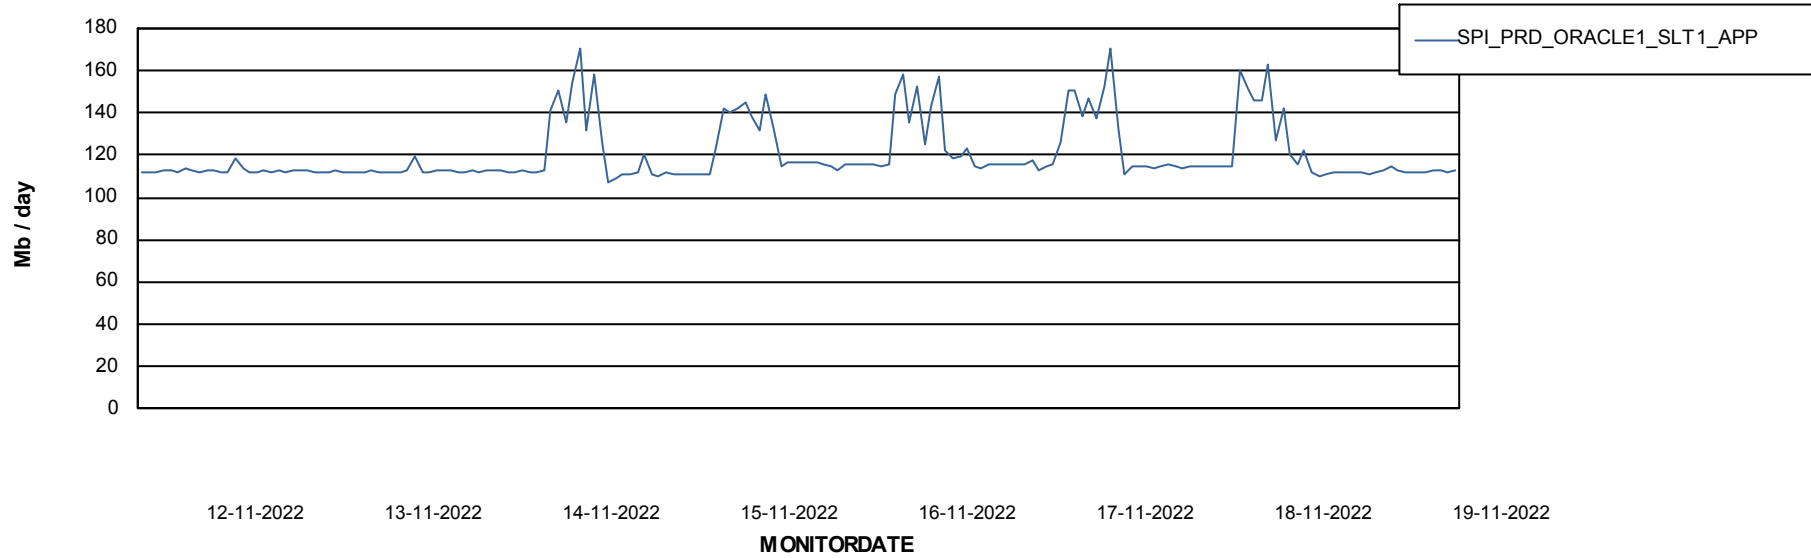

ABSSolute Application Server Services

Avg memory used per ABS Server Service