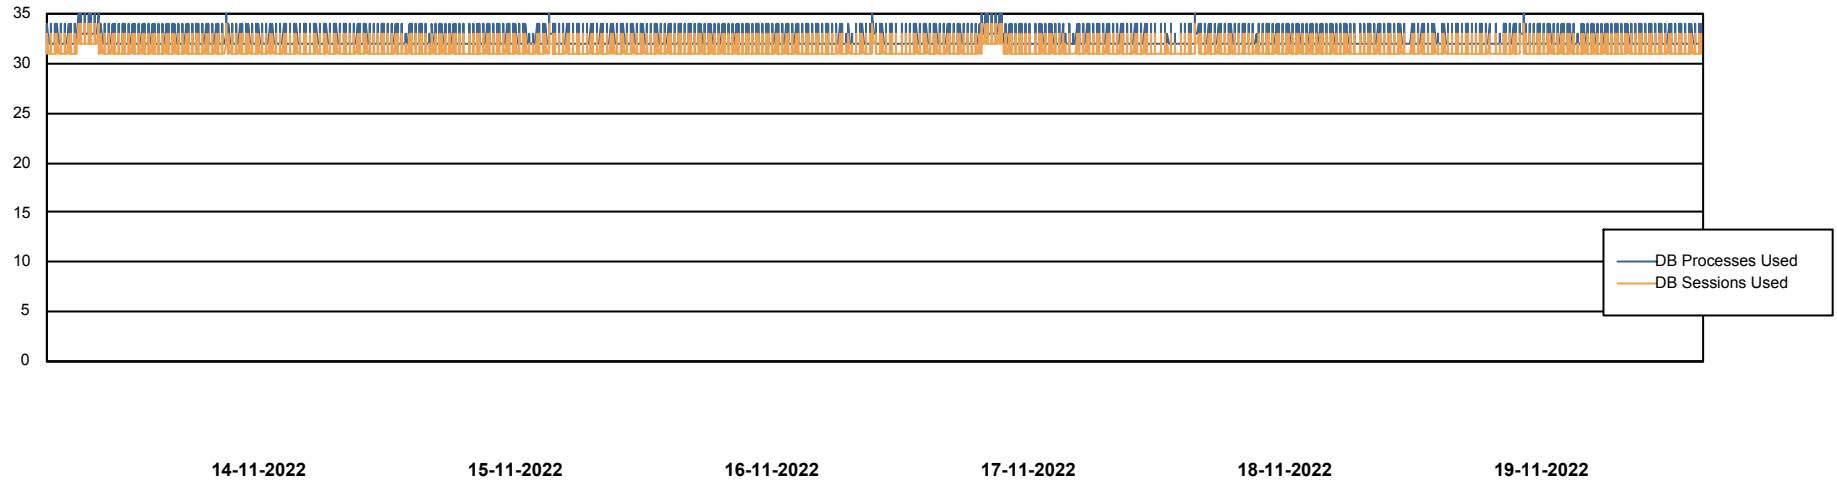

# Weekly SLA Customer Report

Customer SPI\_Production  
Database ID 49

Database Performance SPIDB\_Production

DB Processes Max 500

# Weekly SLA Customer Report

Customer SPI\_Production  
Database ID 49

Database Performance SPIDB\_Standby

DB Processes Max 500