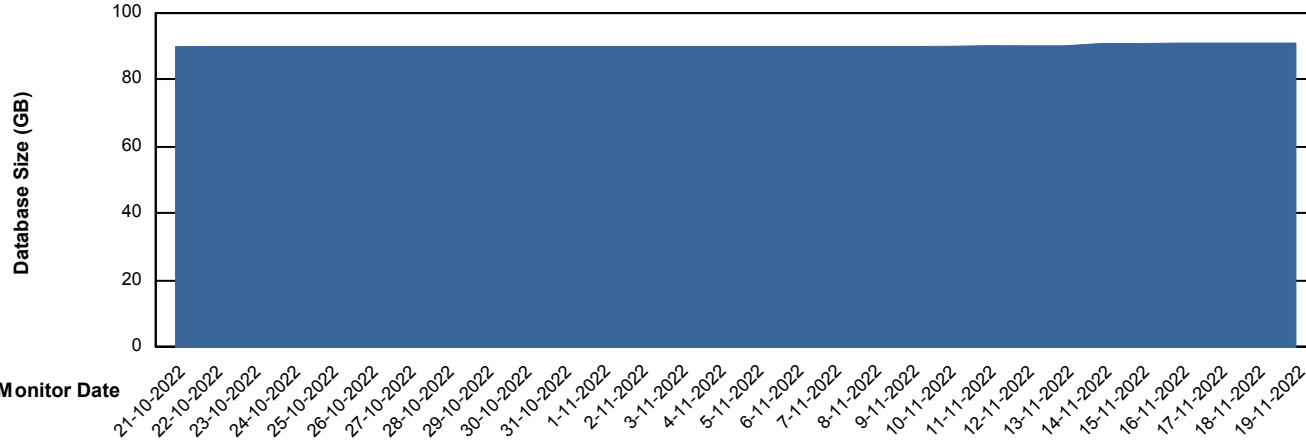

DATABASE SIZE RSS_DB_Primary (2020)

Database growth over last month

Database Tablespace RSS_DB_Primary (2020)

Date	Tablespace Name	Filesize (Gb)	Usedsize (Gb)	Percentage free
19-11-2022	ABSDATA	49	40	18
	INDX	58	48	17
18-11-2022	ABSDATA	49	40	18
	INDX	58	48	17
17-11-2022	ABSDATA	49	40	18
	INDX	58	48	17
16-11-2022	ABSDATA	49	40	18
	INDX	58	48	17
15-11-2022	ABSDATA	49	40	18
	INDX	58	48	17
14-11-2022	ABSDATA	49	40	18
	INDX	58	48	17
13-11-2022	ABSDATA	49	40	18
	INDX	58	48	17