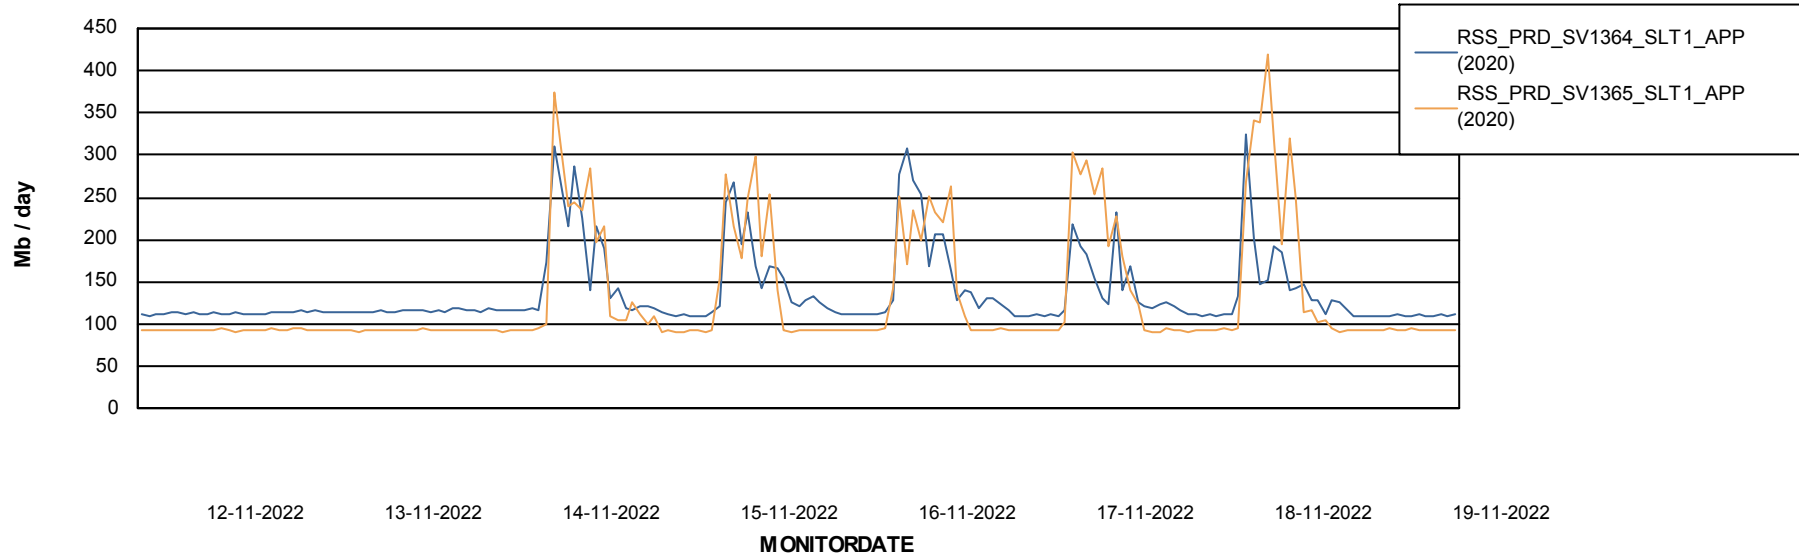

ABSSolute Application Server Services

Avg memory used per ABS Server Service