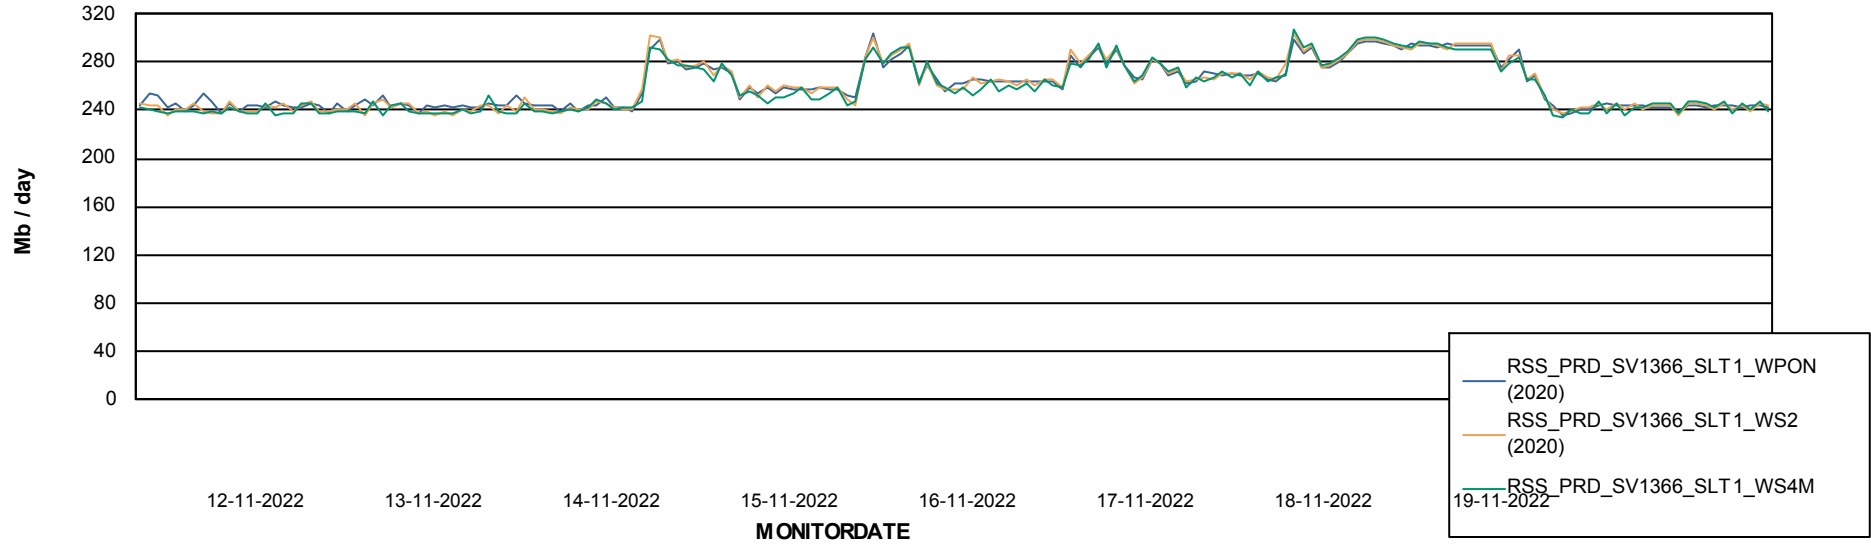

ABSSolute Web Component Services

Avg memory used per ABS Web component