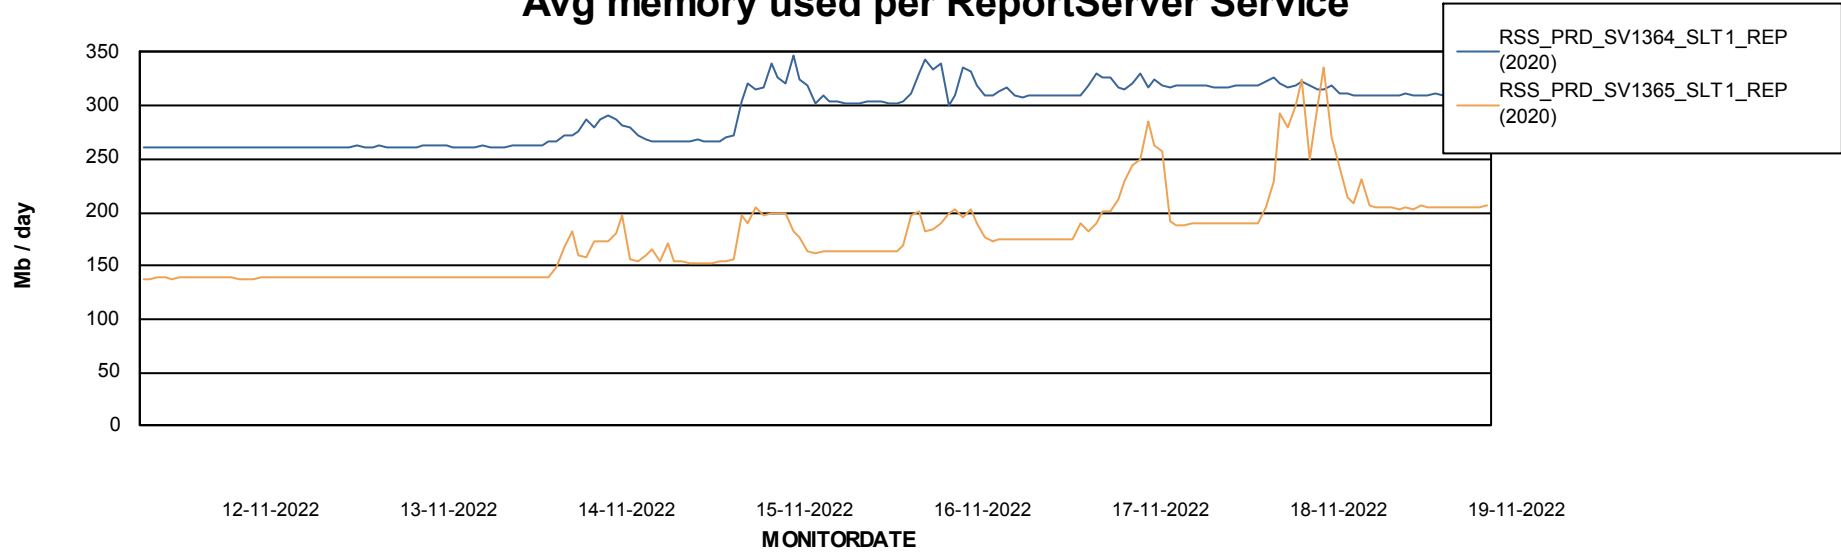

ABSSolute Application ReportServer Services

Avg memory used per ReportServer Service