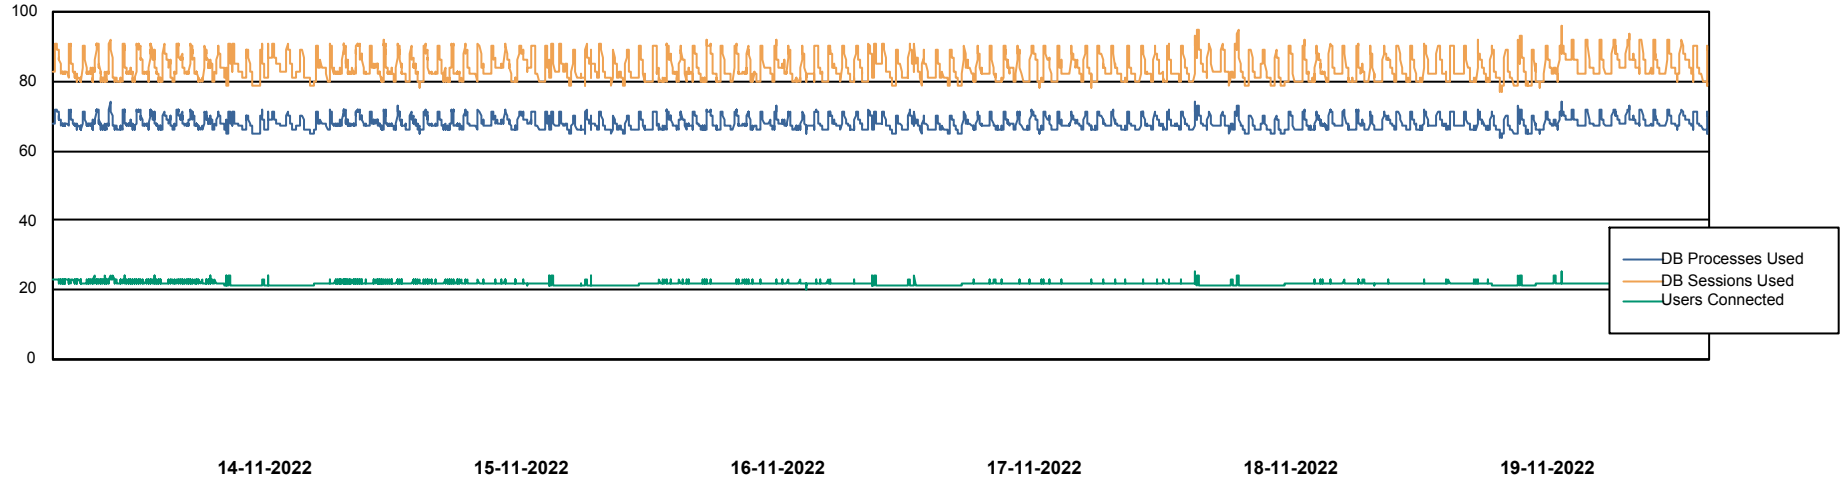

Database Performance RSS_DB_Primary (2020)

DB Processes Max 300
DB Sessions Max 472