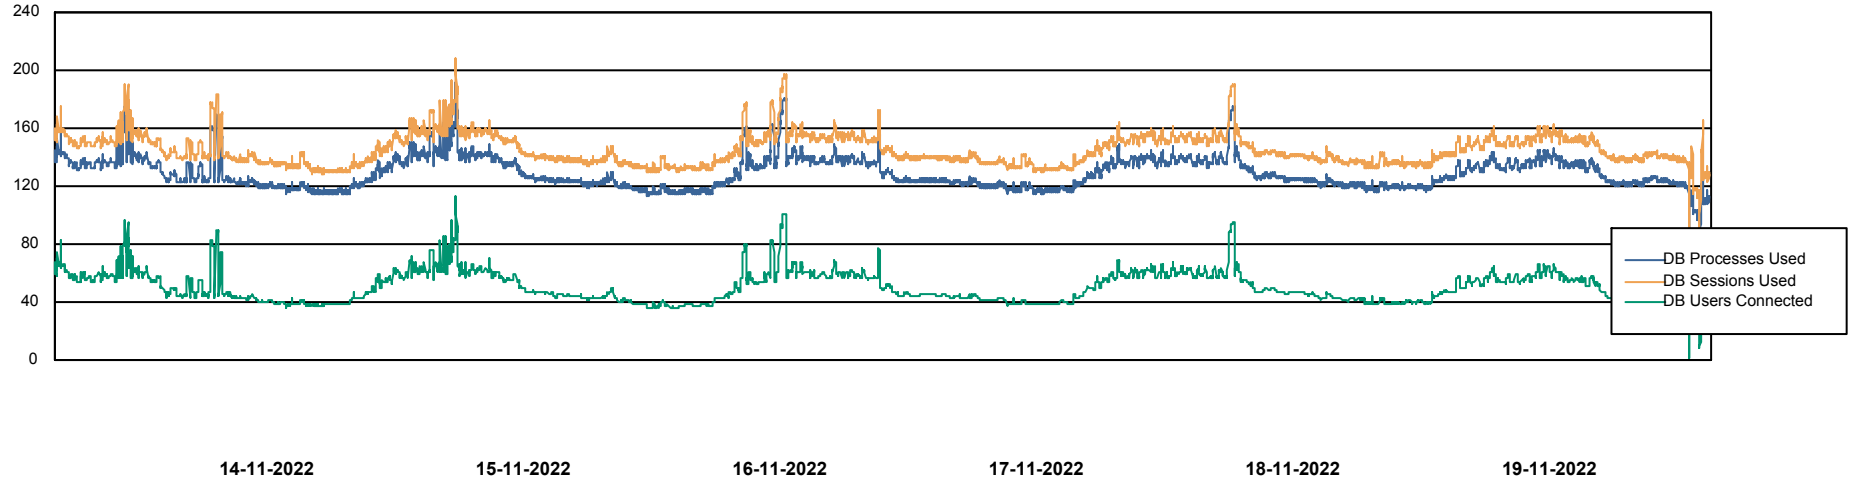

Database Performance RFLDB_Production