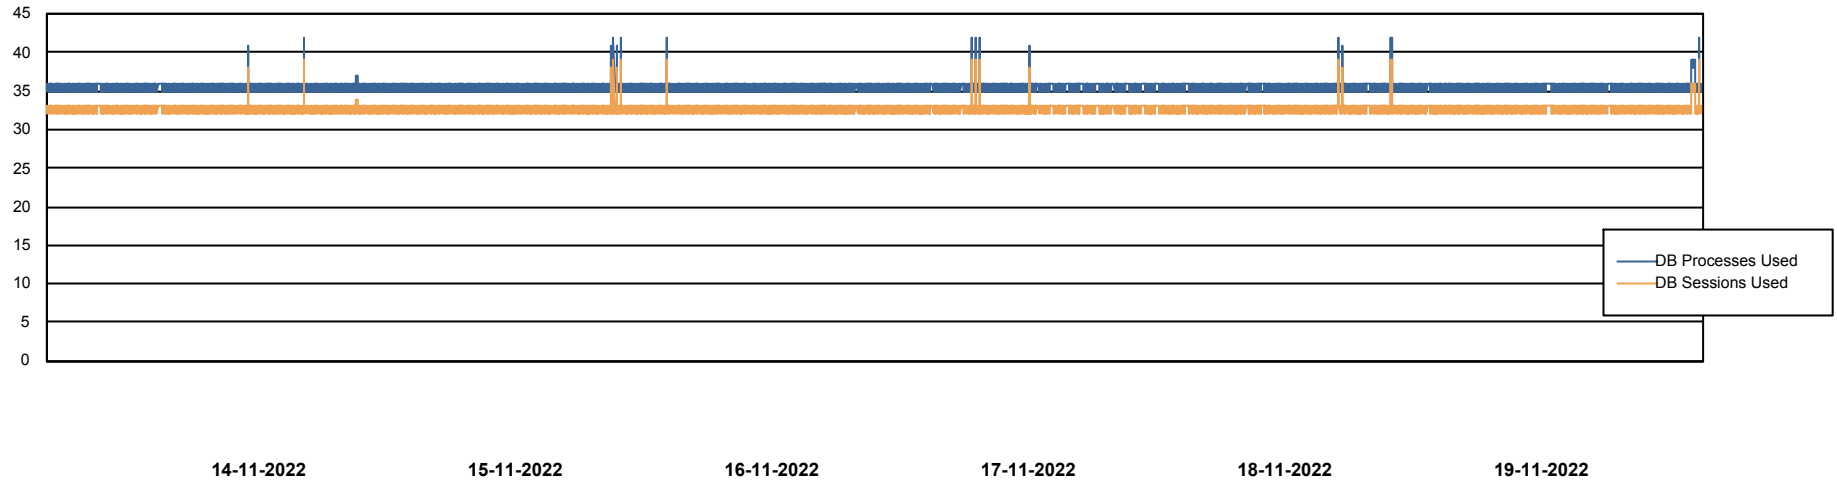

## Database Performance RFLDB\_Production

# Weekly SLA Customer Report

Customer RFL\_Production  
Database ID 36

Database Performance RFLDB\_Standby

DB Processes Max 1,000