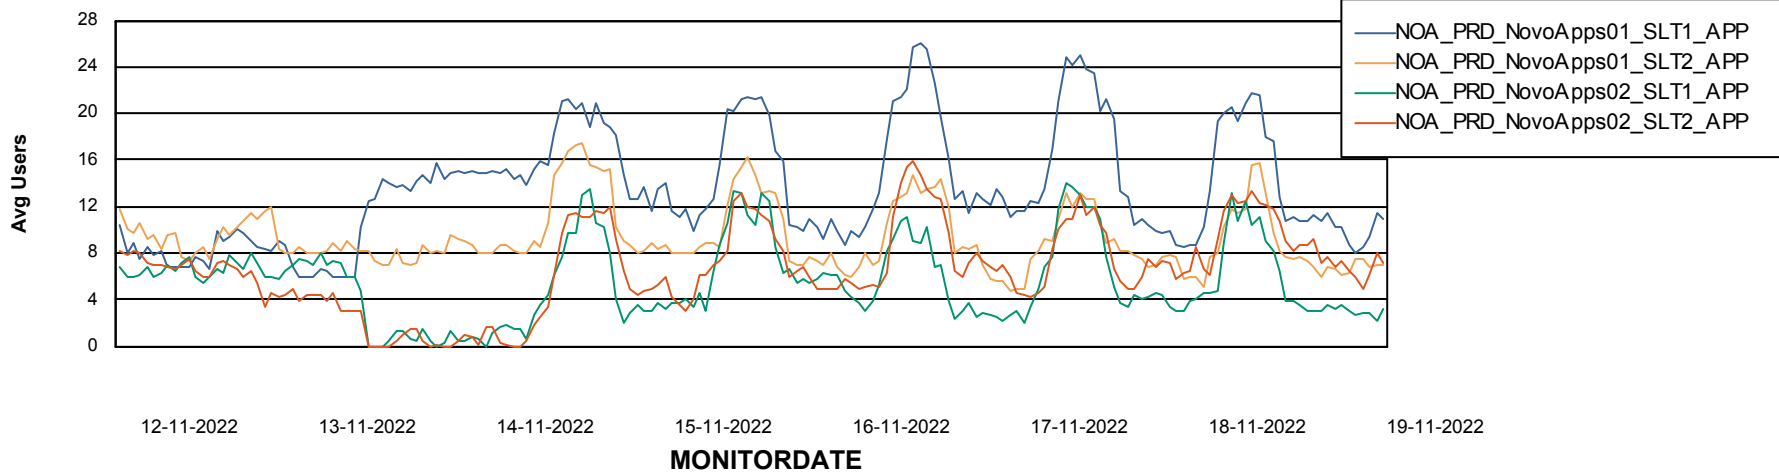

Weekly SLA Customer Report

Customer NOA_Production
Database ID 116

Standby Database Health NOA_Production

Recovery lag for last 7 days

Weekly SLA Customer Report

Customer NOA_Production
Database ID 116

ABSSolute Application Server Services

Avg memory used per ABS Server Service

Avg users per day per ABS server

Weekly SLA Customer Report

Customer NOA_Production
Database ID 116

ABSSolute Application ReportServer Services

Avg memory used per ReportServer Service