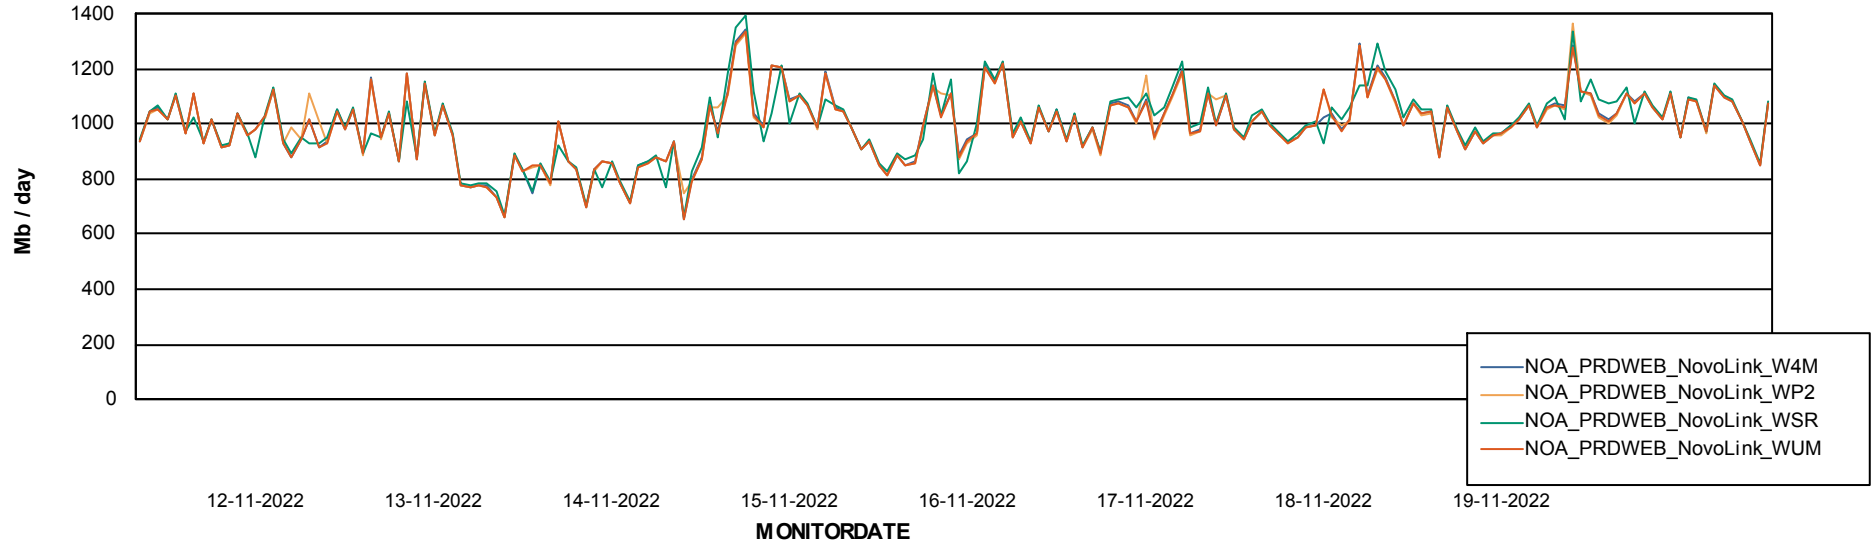

ABSSolute Web Component Services

Avg memory used per ABS Web component