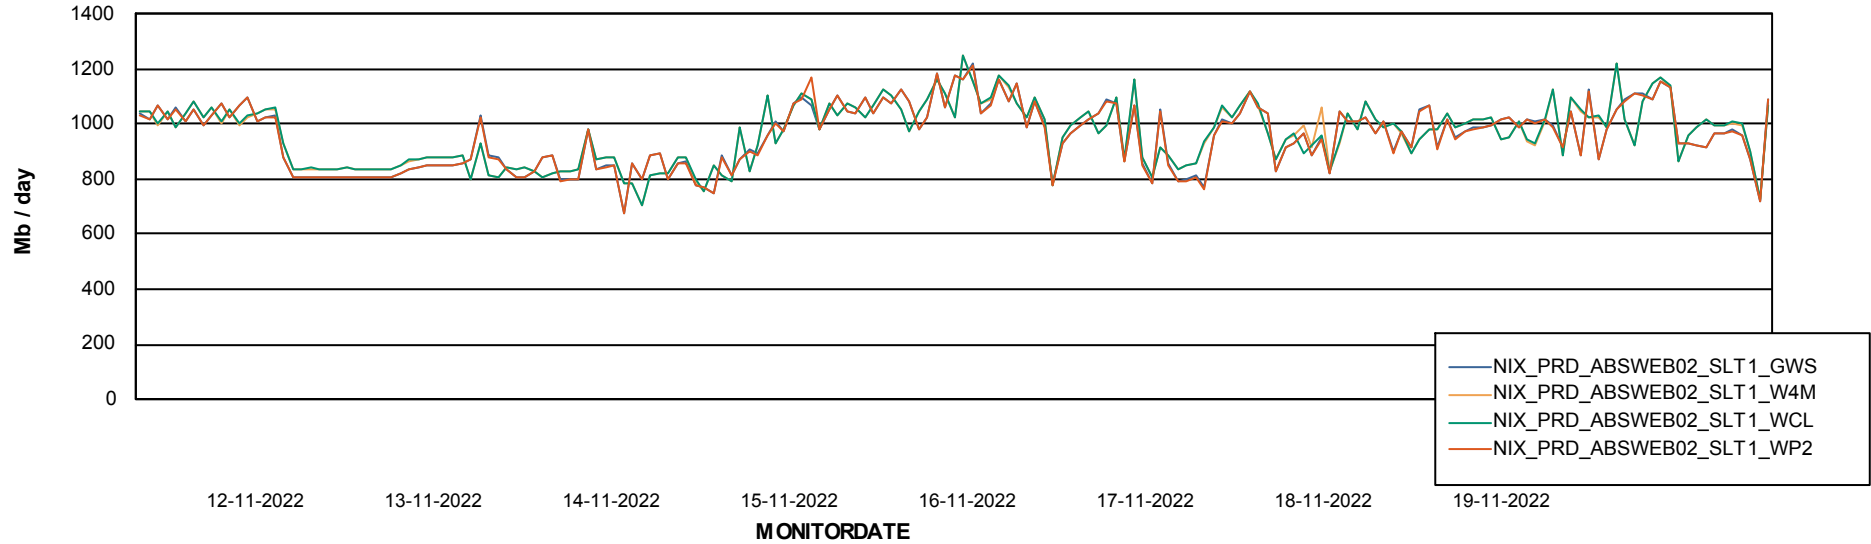

ABSSolute Web Component Services

Avg memory used per ABS Web component