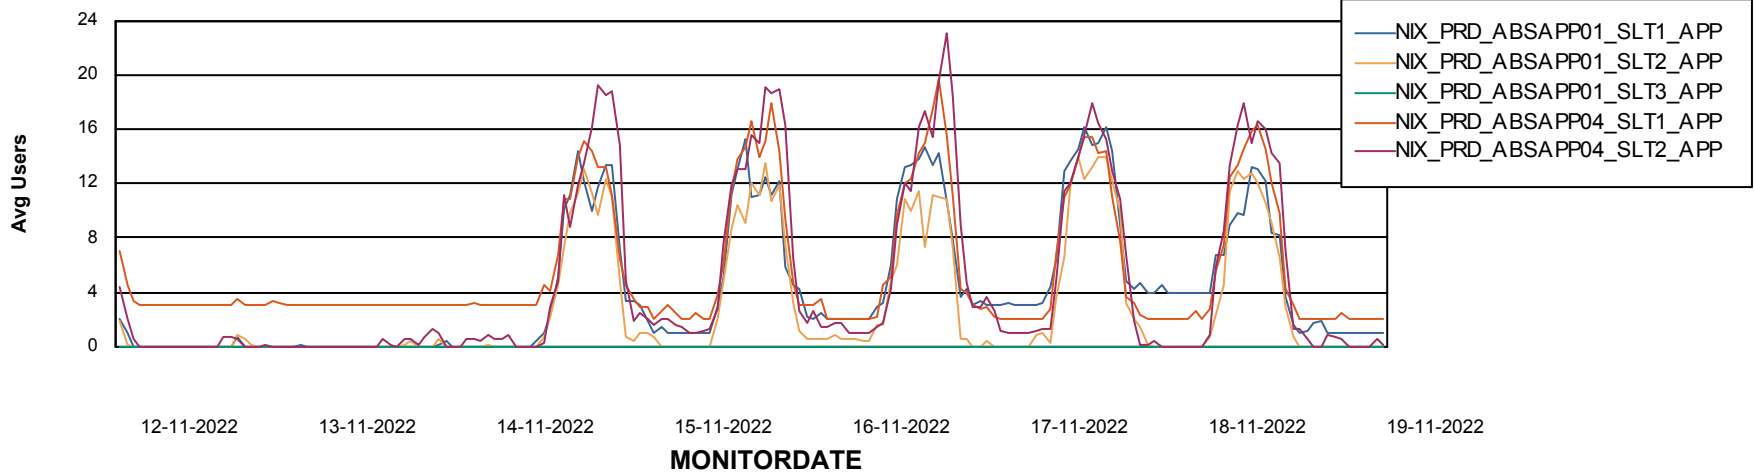

Avg users per day per ABS server