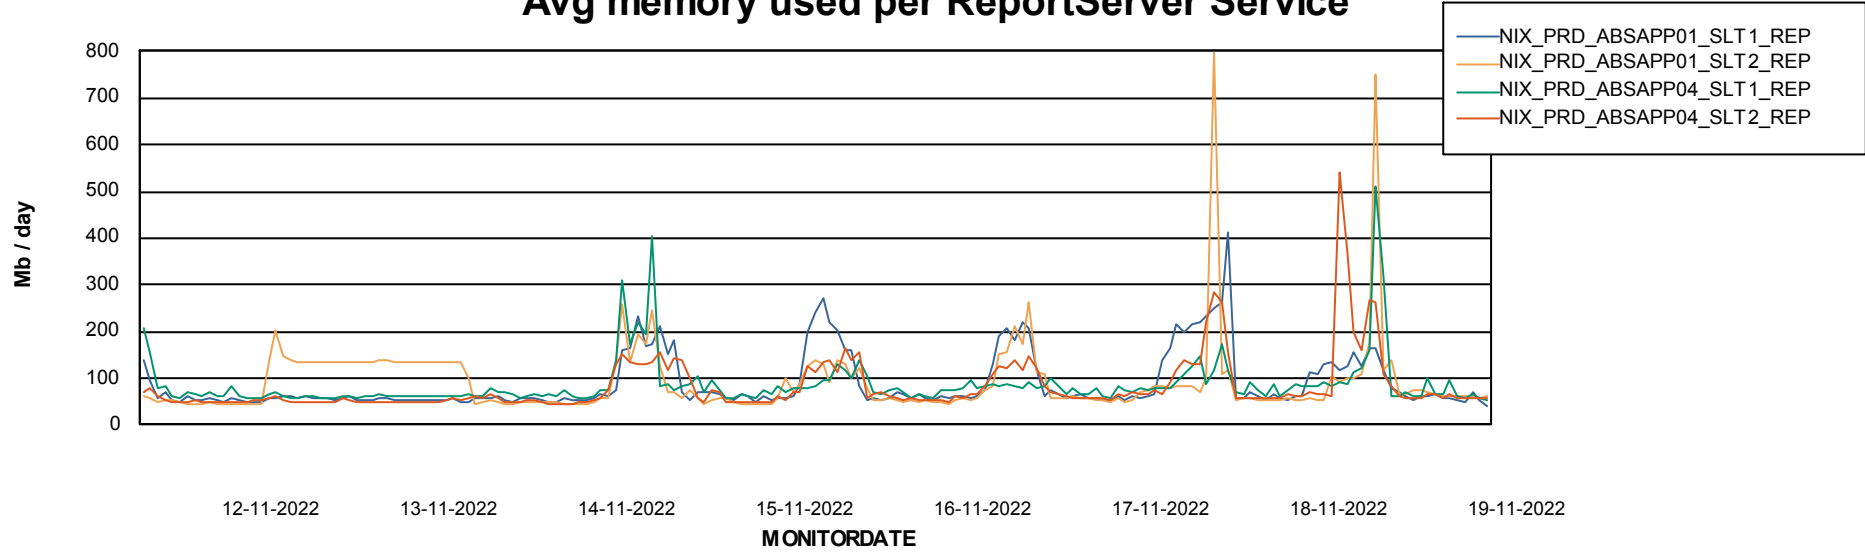

ABSSolute Application ReportServer Services

Avg memory used per ReportServer Service