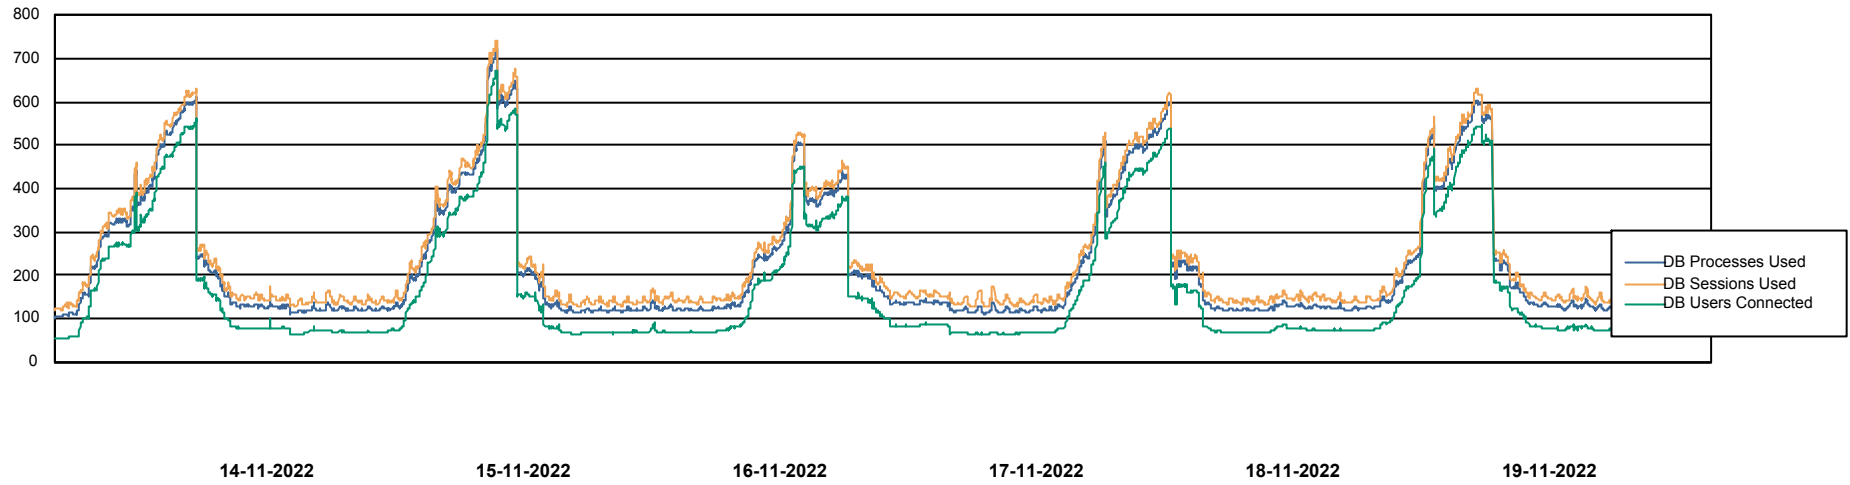

Database Performance NIXDB_Production