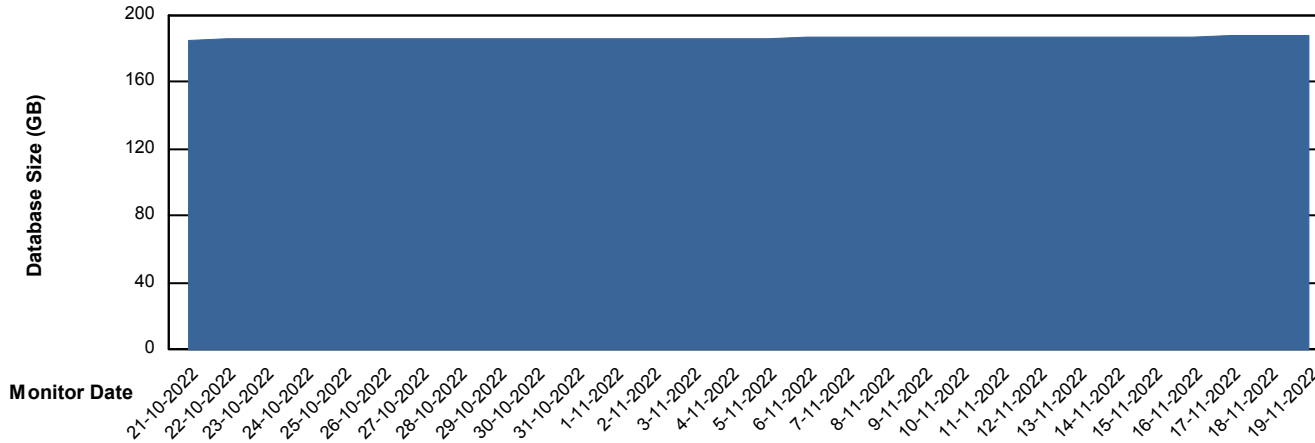

DATABASE SIZE NIXDB_BI

Database growth over last month