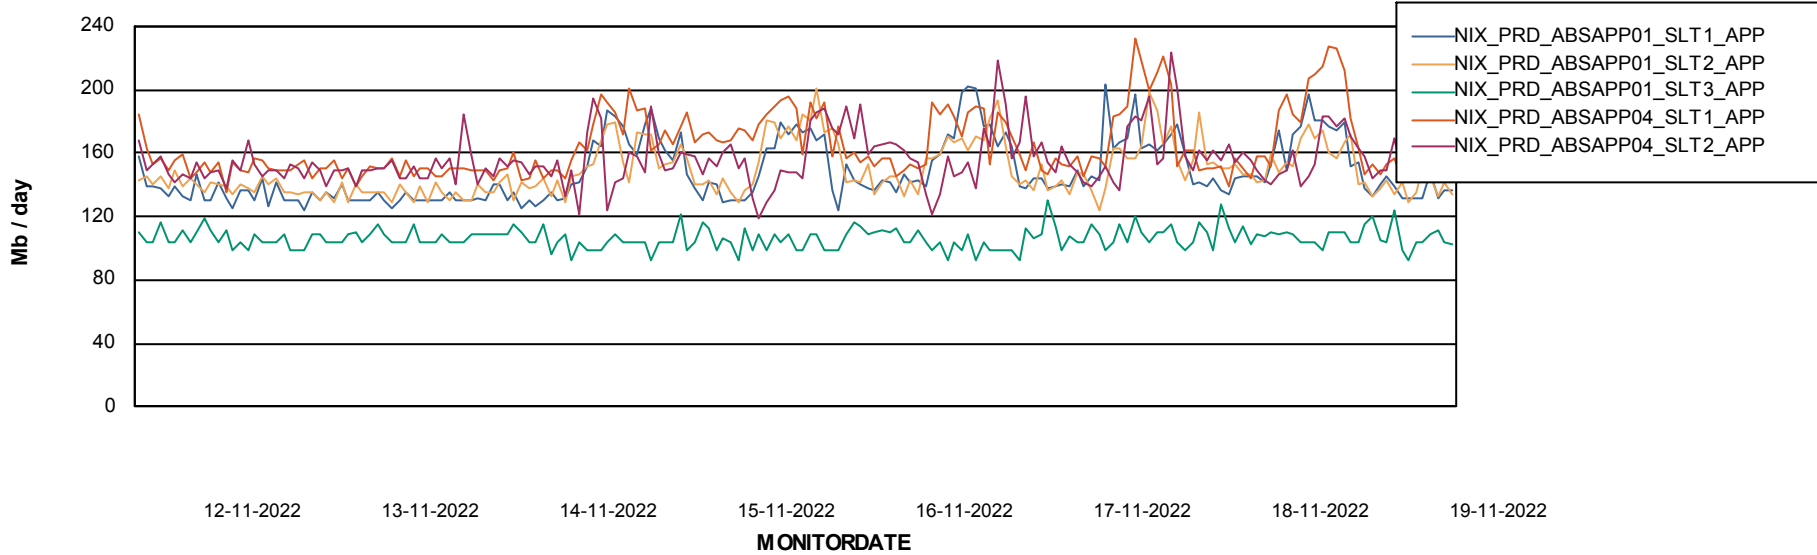

ABSSolute Application Server Services

Avg memory used per ABS Server Service