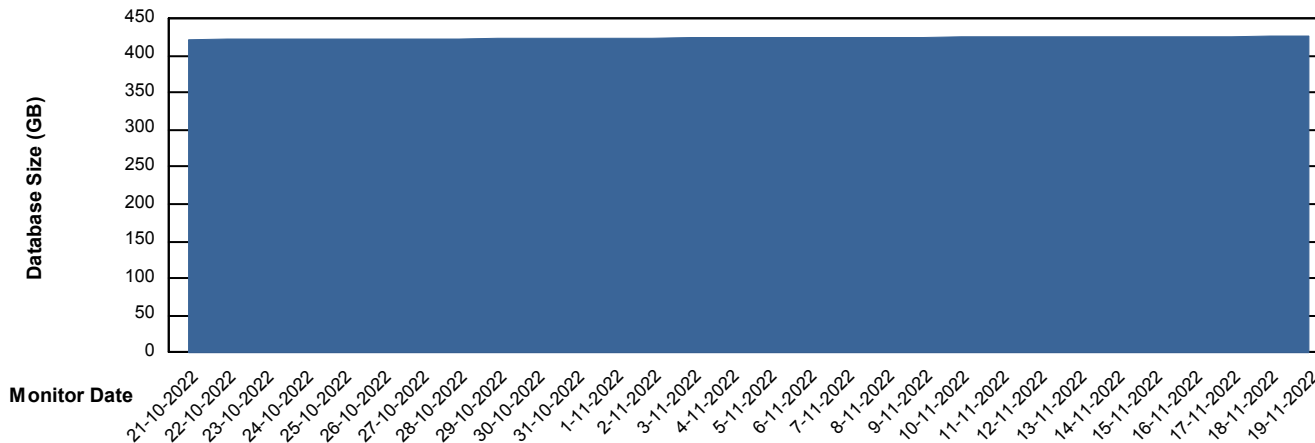

DATABASE SIZE NIXDB_Production

Database growth over last month