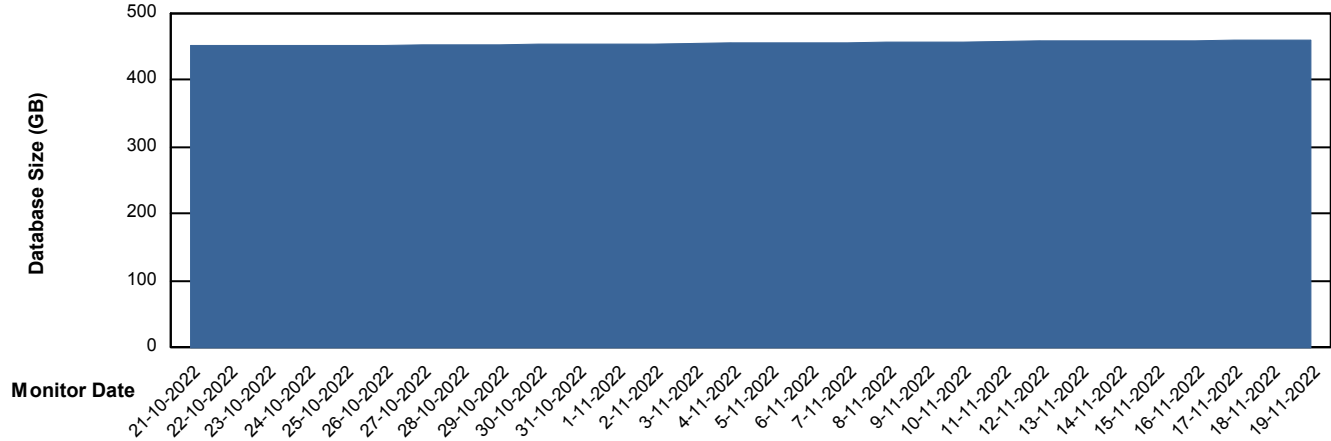

DATABASE SIZE LTS_PROD_CLSABSBI01_BI

Database growth over last month