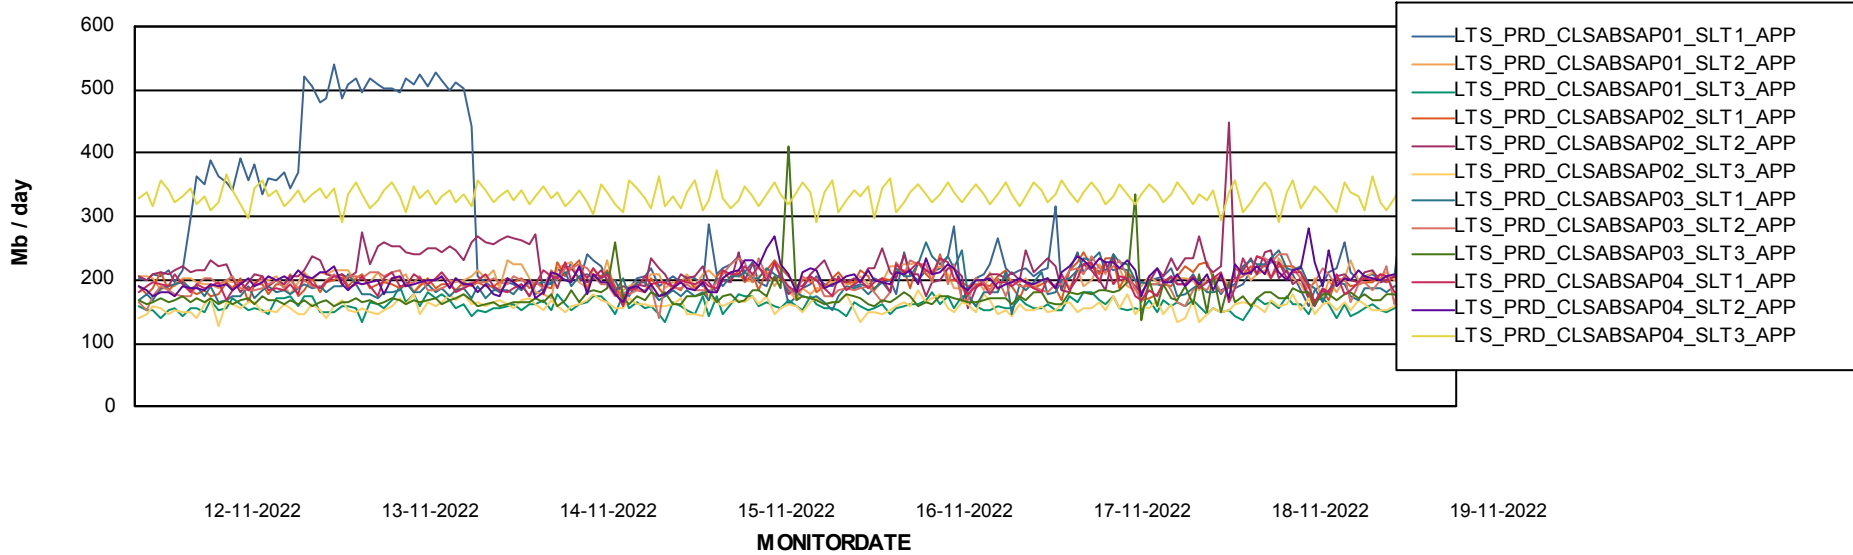

ABSSolute Application Server Services

Avg memory used per ABS Server Service