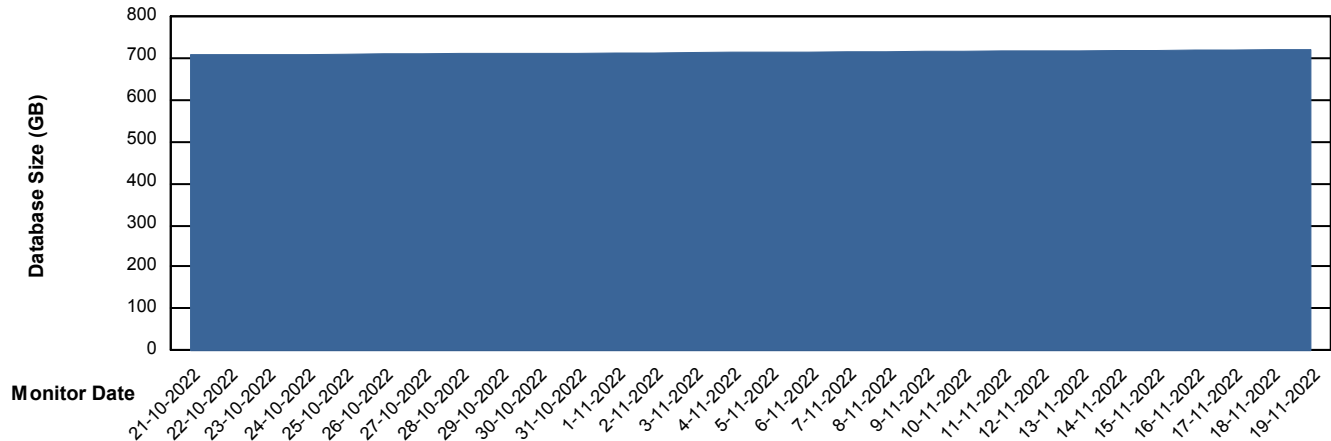

Customer LTS(CleanLease)_Production
Database ID 126

DATABASE SIZE LTS_PROD_CLSABSBI01_BI

Database growth over last month

DATABASE SIZE LTS_PROD_CLSABSDB01_PRDB

Database growth over last month

Weekly SLA Customer Report