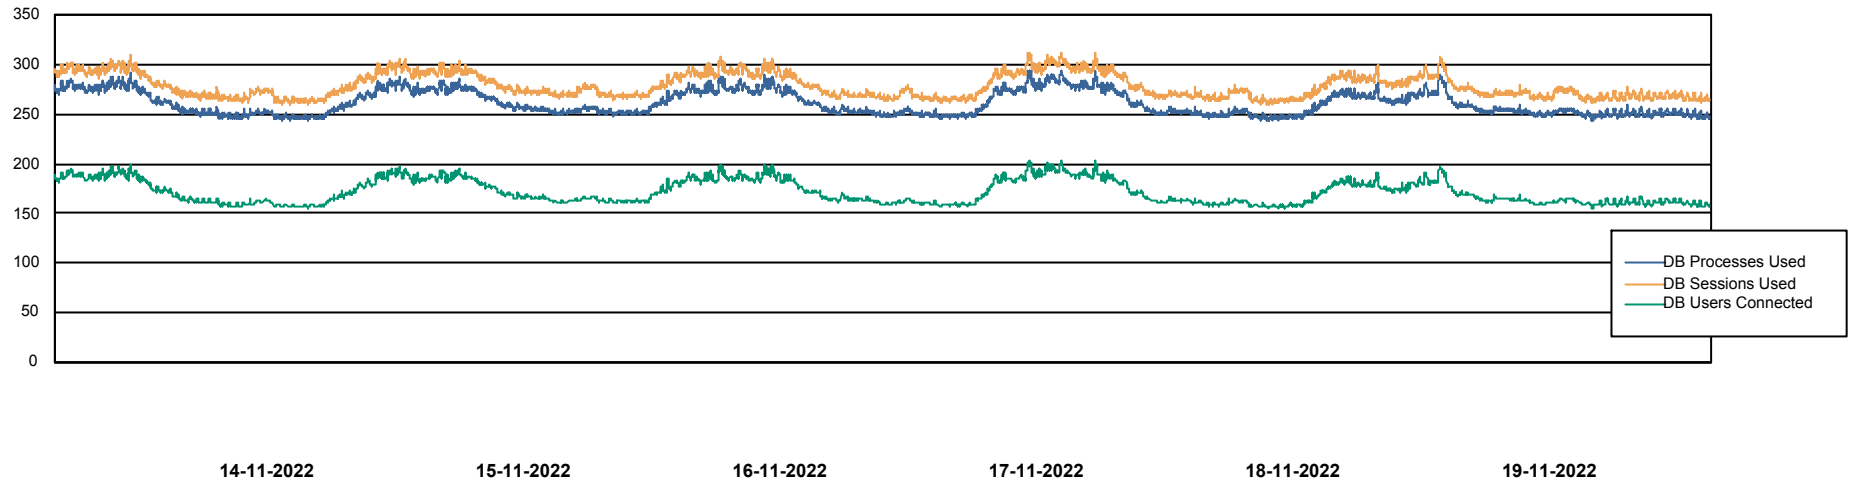

Weekly SLA Customer Report

Customer LTS(CleanLease)_Production
Database ID 126

Database Performance LTS_PROD_CLSABSBI01_BI

Weekly SLA Customer Report

Customer LTS(CleanLease)_Production
Database ID 126

Database Performance LTS_PROD_CLSABSD01_PRDB