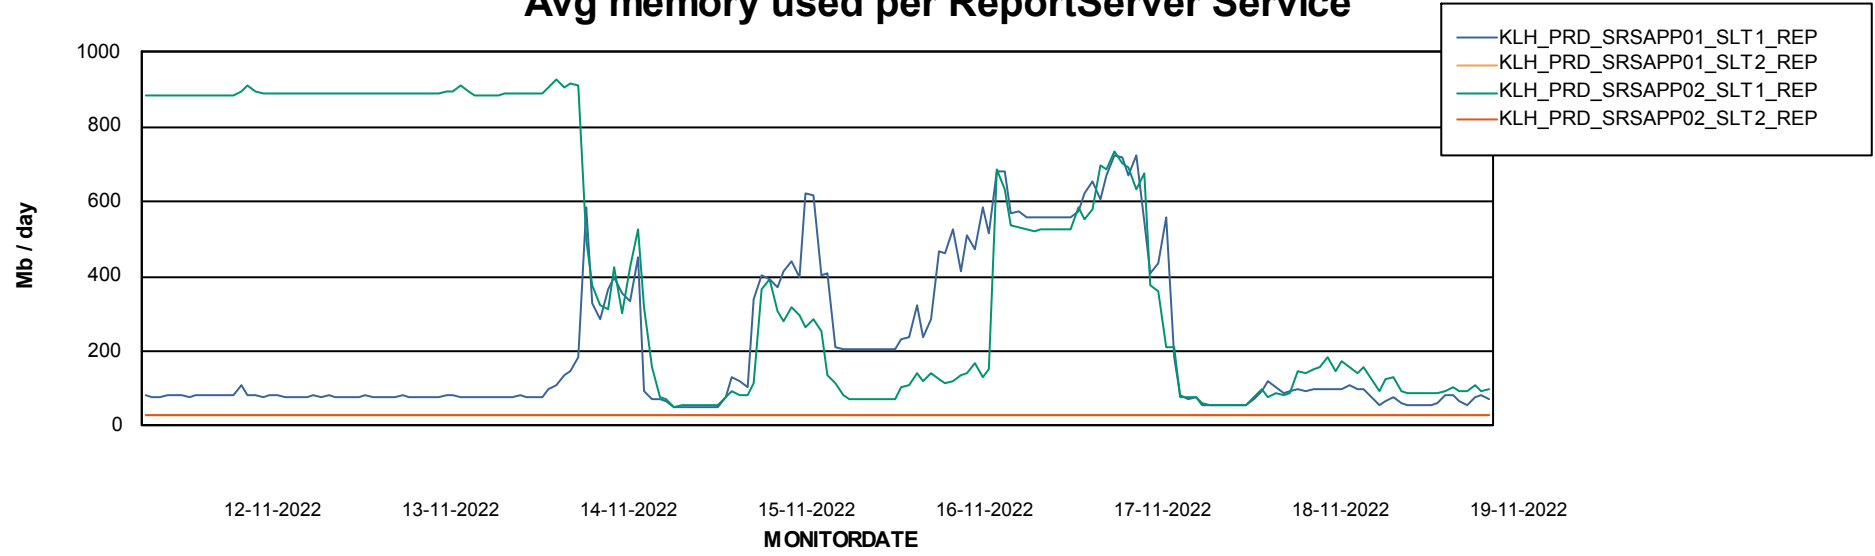

Avg users per day per ABS server

Weekly SLA Customer Report

Customer KLH_Production
Database ID 139

ABSSolute Application ReportServer Services

Avg memory used per ReportServer Service

Weekly SLA Customer Report