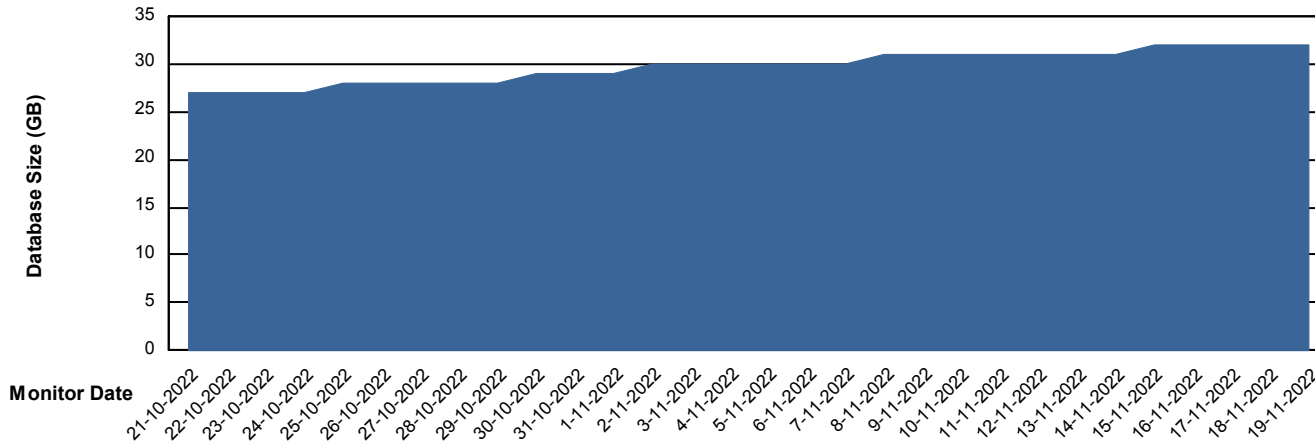

Customer KLH_Production
Database ID 139

Database Performance KLHDB_Standby

DB Processes Max 0
DB Processes Max 4
DB Processes Max 1,000

Weekly SLA Customer Report

Customer KLH_Production
Database ID 139

DATABASE SIZE KLHDB_BI

Database growth over last month

DATABASE SIZE KLHDB_Production

Database growth over last month

Weekly SLA Customer Report

Customer KLH_Production
Database ID 139

Database Tablespace KLHDB_BI

Date	Tablespace Name	Filesize (Gb)	Usedsize (Gb)	Percentage free
19-11-2022	ABSDATA	4	0	97
	INDX	8	0	94
18-11-2022	ABSDATA	4	0	96
	INDX	8	0	94
17-11-2022	ABSDATA	4	0	97
	INDX	8	0	94
16-11-2022	ABSDATA	4	0	96
	INDX	8	0	94
15-11-2022	ABSDATA	4	0	96
	INDX	8	0	94
14-11-2022	ABSDATA	4	0	96
	INDX	8	0	94
13-11-2022	ABSDATA	4	0	96
	INDX	8	0	94