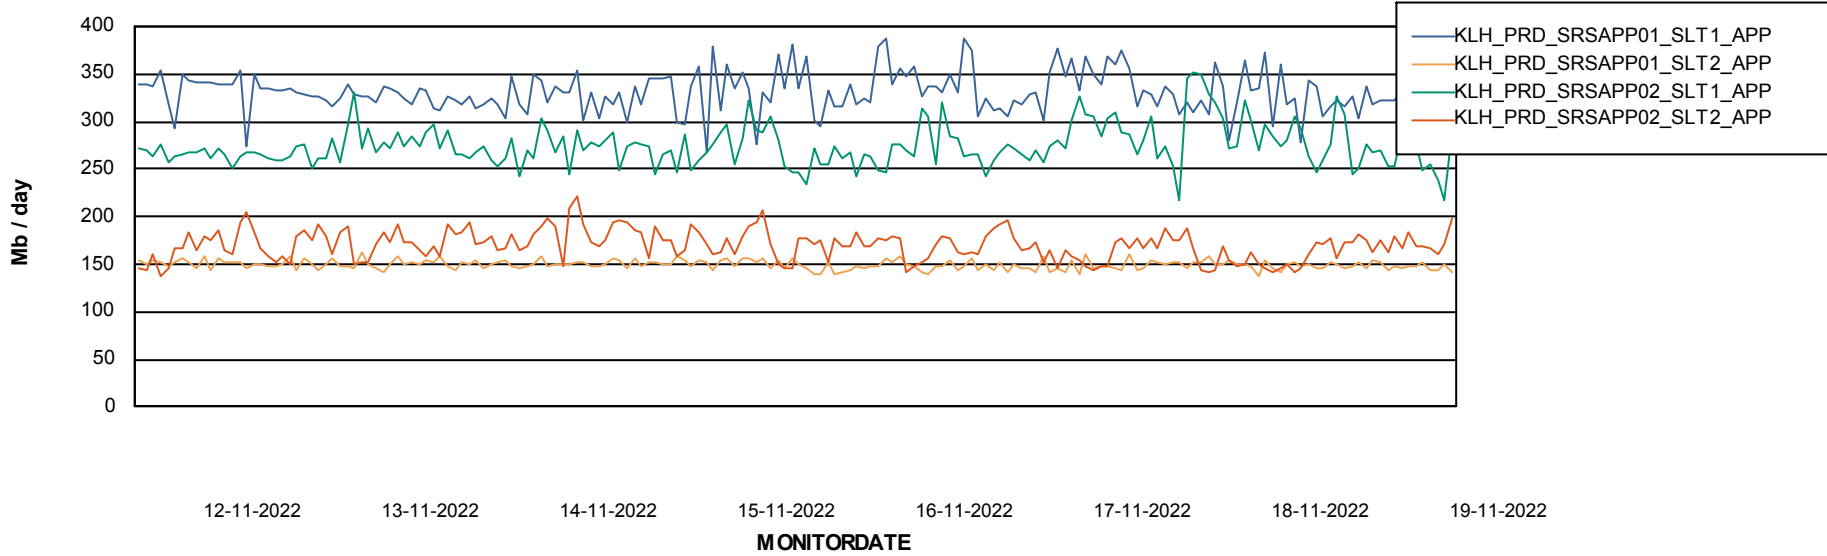

Standby Database Health KLH_Production

Recovery lag for last 7 days

Weekly SLA Customer Report

Customer KLH_Production
Database ID 139

ABSSolute Application Server Services

Avg memory used per ABS Server Service