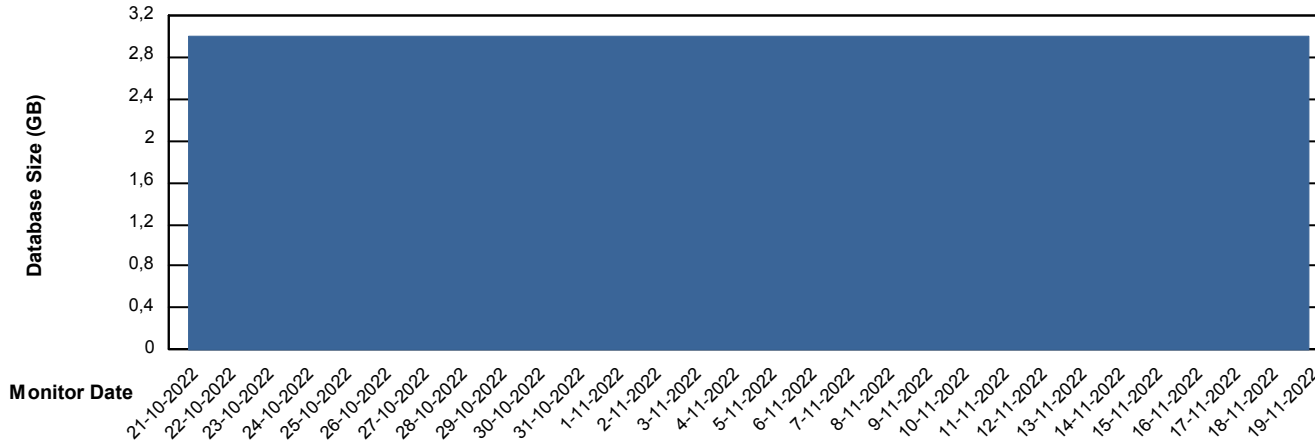

Customer KLH_Production
Database ID 139

Database Performance KLHDB_Standby

DB Processes Max 0
DB Processes Max 4
DB Processes Max 1,000

Weekly SLA Customer Report

Customer KLH_Production
Database ID 139

DATABASE SIZE KLHDB_BI

Database growth over last month

DATABASE SIZE KLHDB_Production

Database growth over last month

Weekly SLA Customer Report

Customer KLH_Production
Database ID 139

Database Tablespace KLHDB_BI

Date	Tablespace Name	Filesize (Gb)	Usedsize (Gb)	Percentage free
19-11-2022	ABSDATA	4	0	97
	INDX	8	0	94
18-11-2022	ABSDATA	4	0	96
	INDX	8	0	94
17-11-2022	ABSDATA	4	0	97
	INDX	8	0	94
16-11-2022	ABSDATA	4	0	96
	INDX	8	0	94
15-11-2022	ABSDATA	4	0	96
	INDX	8	0	94
14-11-2022	ABSDATA	4	0	96
	INDX	8	0	94
13-11-2022	ABSDATA	4	0	96
	INDX	8	0	94