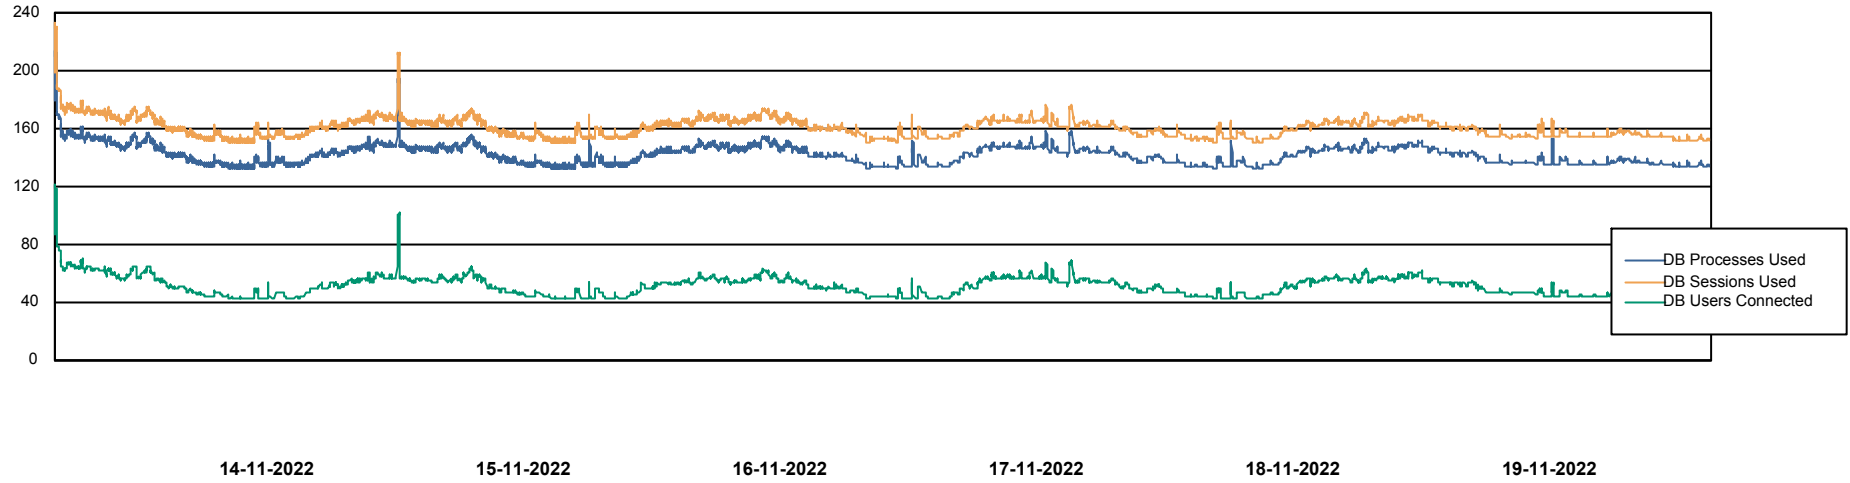

Weekly SLA Customer Report

Customer KLH_Production
Database ID 139

Database Performance KLHDB_BI

Weekly SLA Customer Report

Customer KLH_Production
Database ID 139

Database Performance KLHDB_Production

Weekly SLA Customer Report