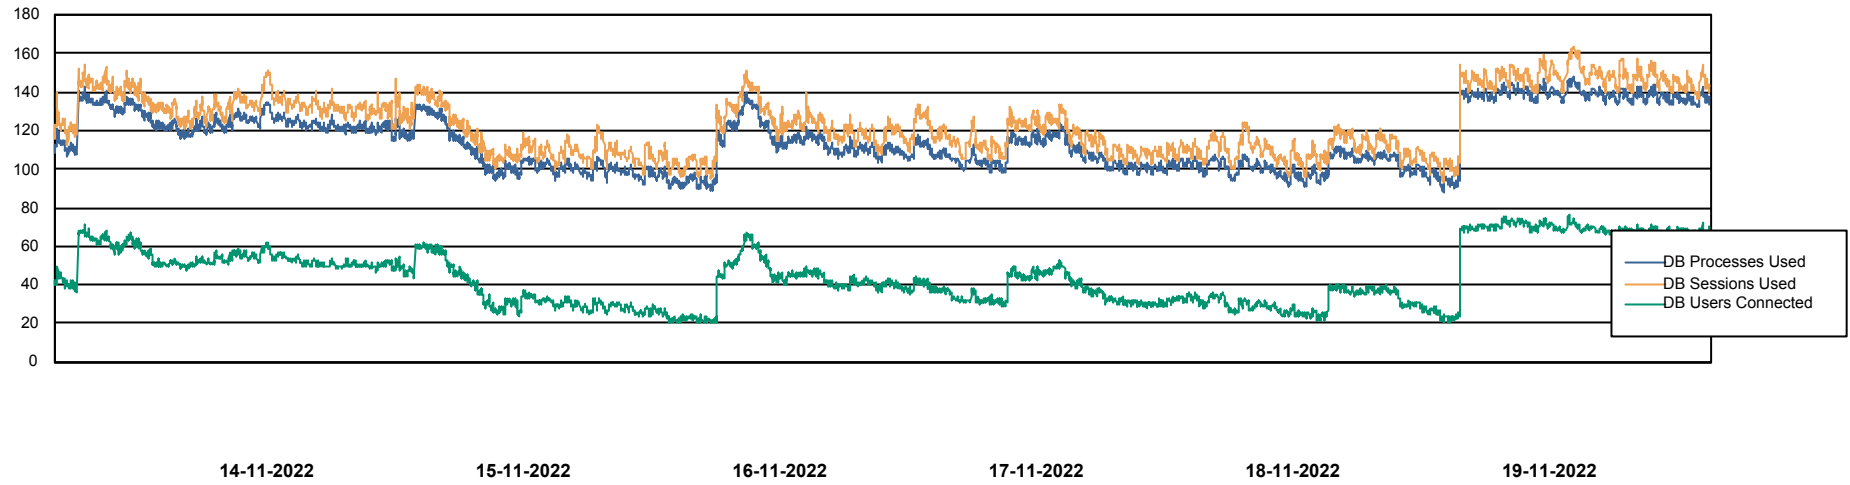

DB Processes Max 0
DB Processes Max 4
DB Processes Max 1,000

Weekly SLA Customer Report

Customer JSG_Production
Database ID 102

Database Performance JSG_PRD_SAREK_DB

Weekly SLA Customer Report

Customer JSG_Production
Database ID 102