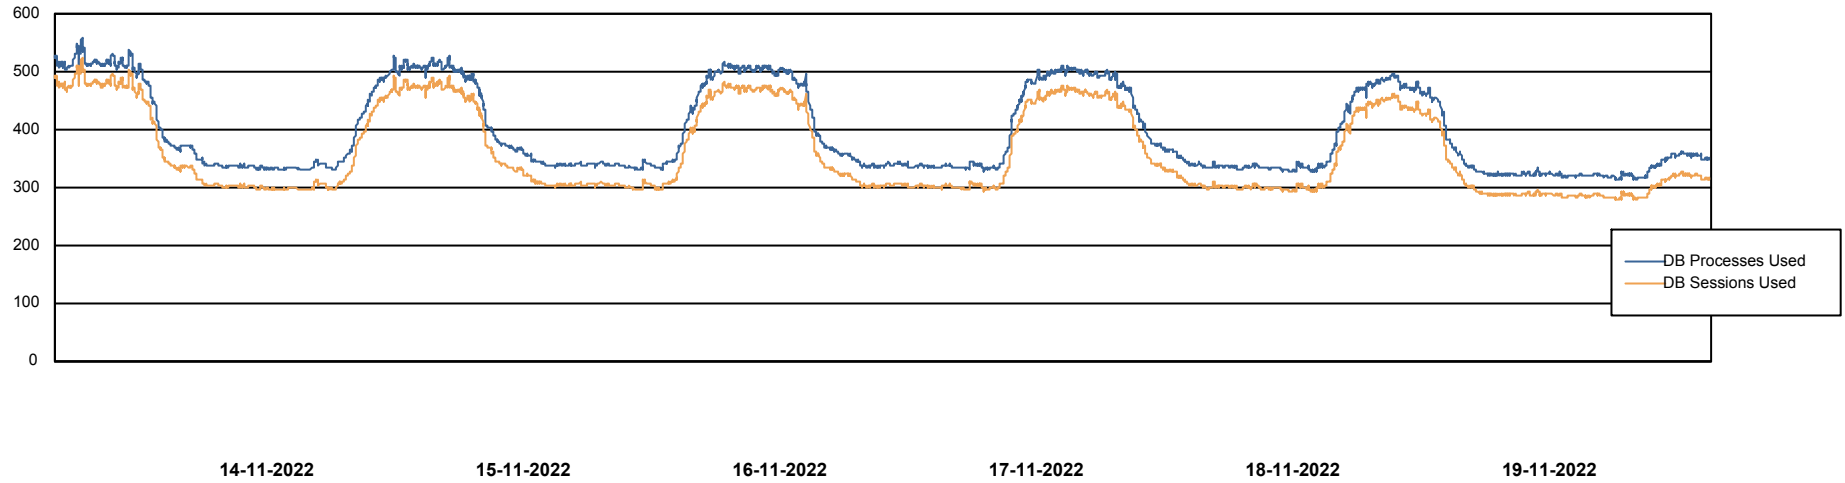

Database Performance JSG_PRD_RIKER_DB

DB Processes Max 0
DB Processes Max 4
DB Processes Max 1,000