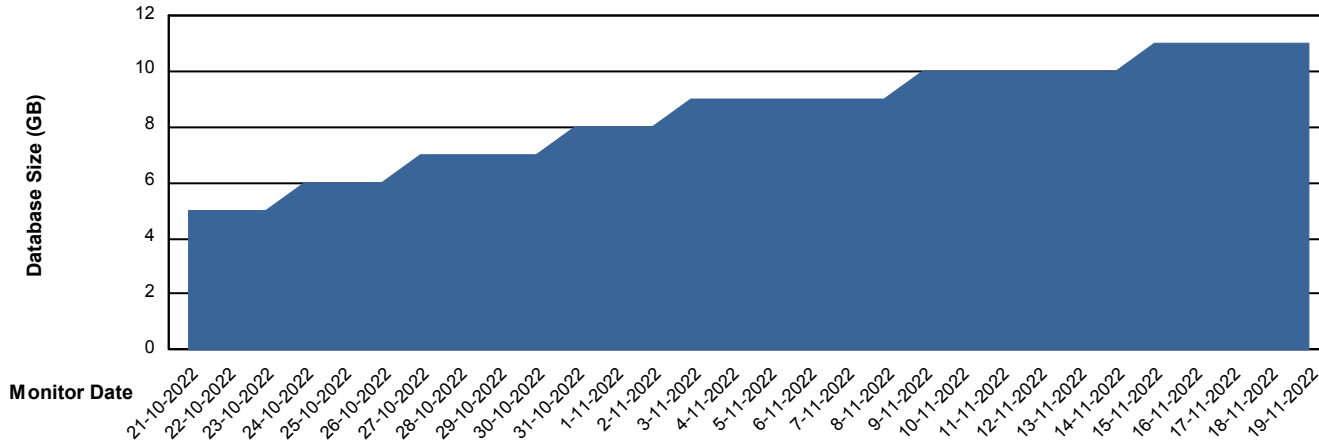

DATABASE SIZE JSG_EMCC_PULASKI_DB

Database growth over last month