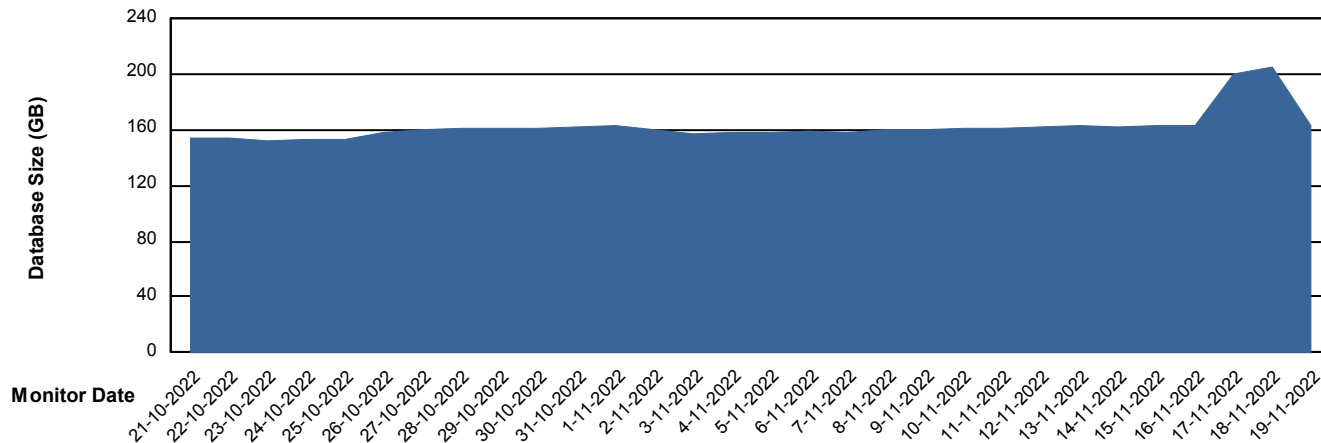

DATABASE SIZE JSG_PRD_SAREK_DB

Database growth over last month