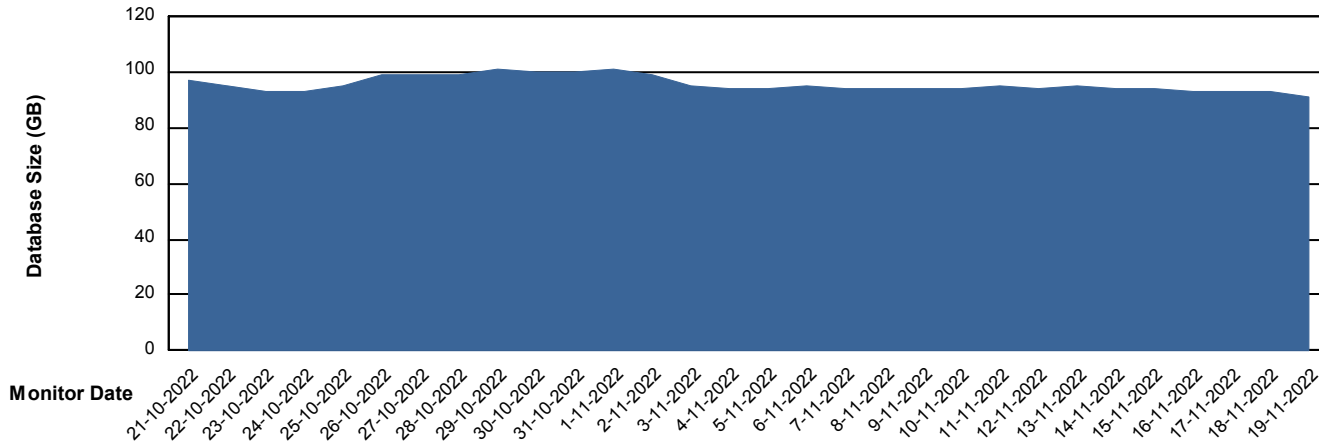

DATABASE SIZE JSG_PRD_BASHIR_DB

Database growth over last month