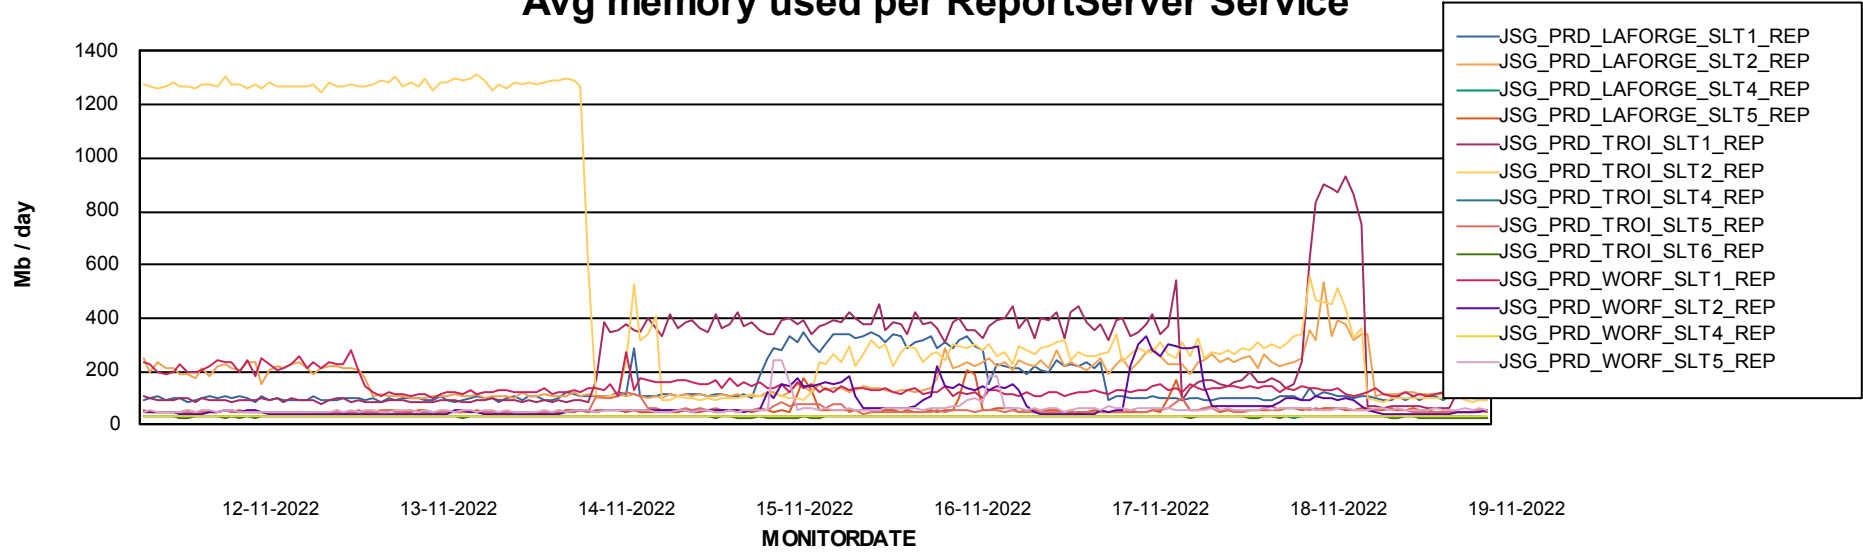

ABSSolute Application ReportServer Services

Avg memory used per ReportServer Service