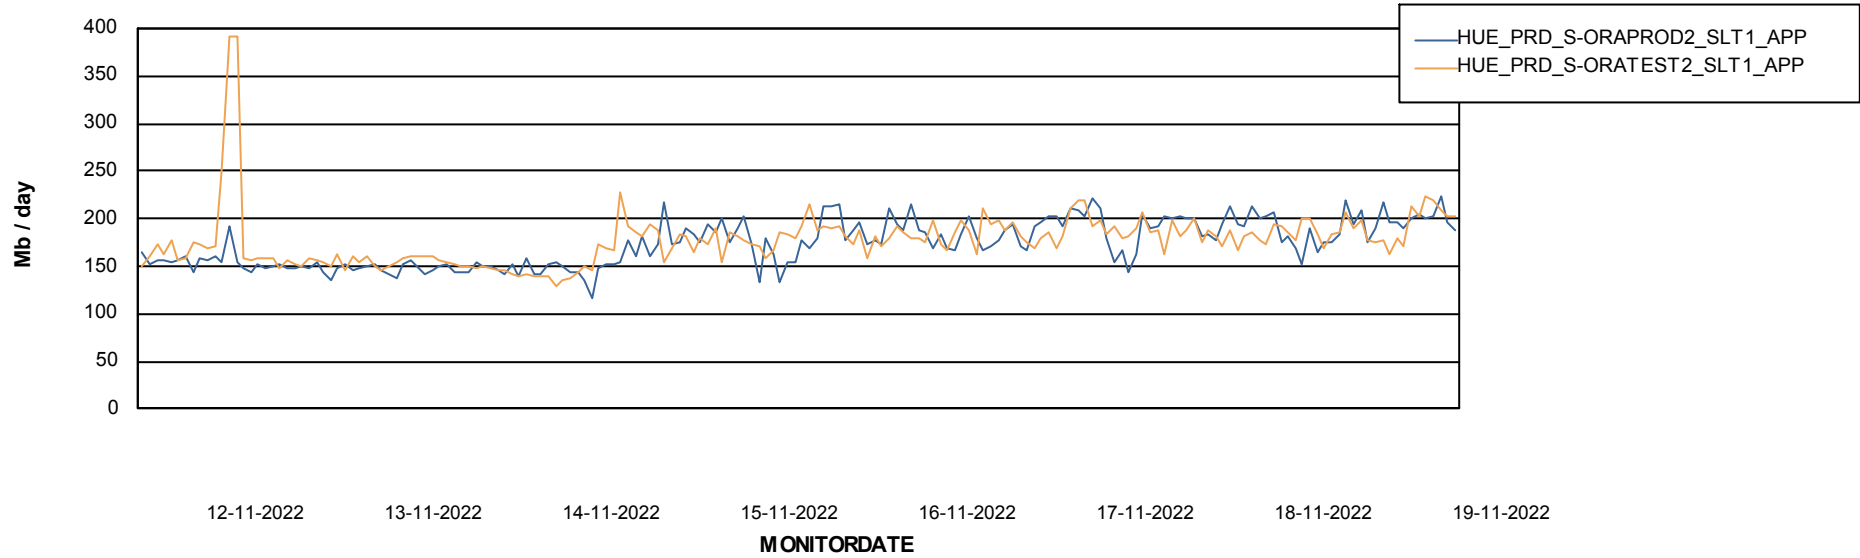

ABSSolute Application Server Services

Avg memory used per ABS Server Service