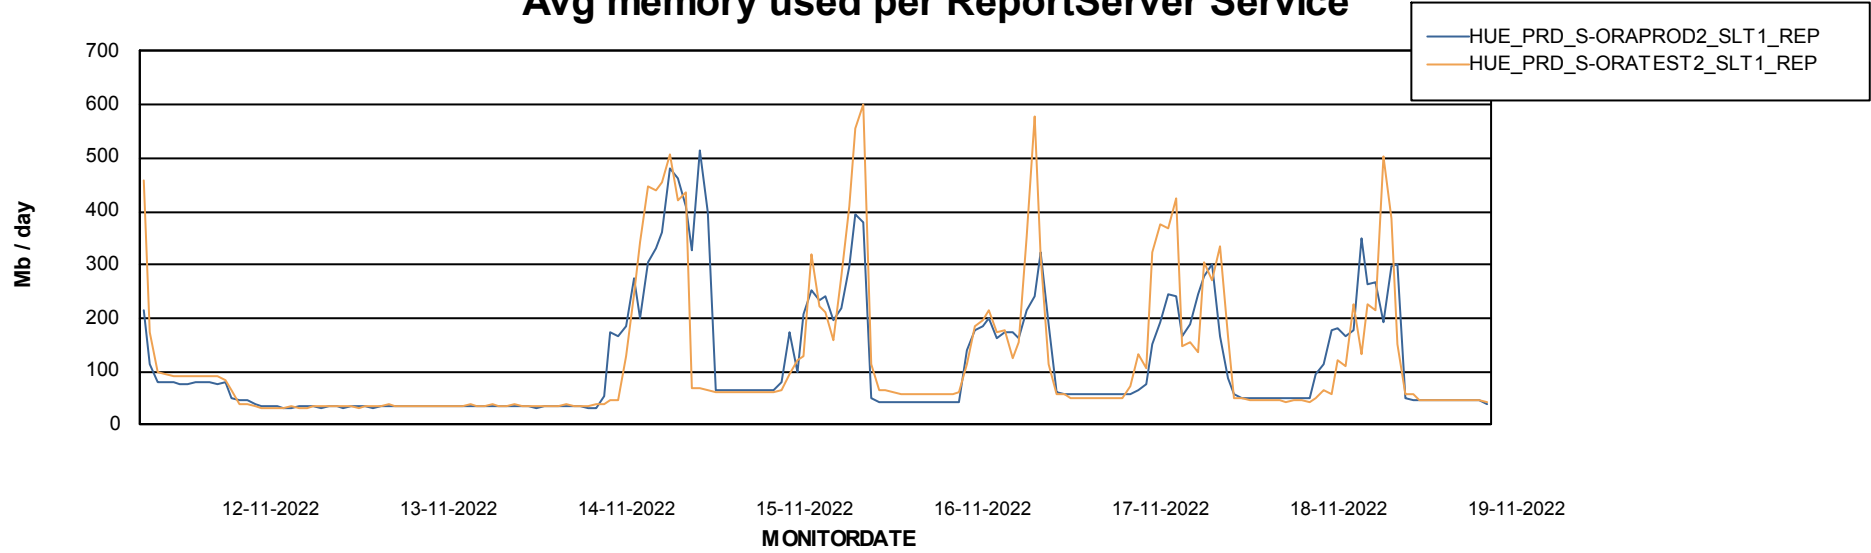

Avg memory used per ABS Server Service

Avg users per day per ABS server

Weekly SLA Customer Report

Customer HUE_Production
Database ID 154

ABSSolute Application ReportServer Services

Avg memory used per ReportServer Service