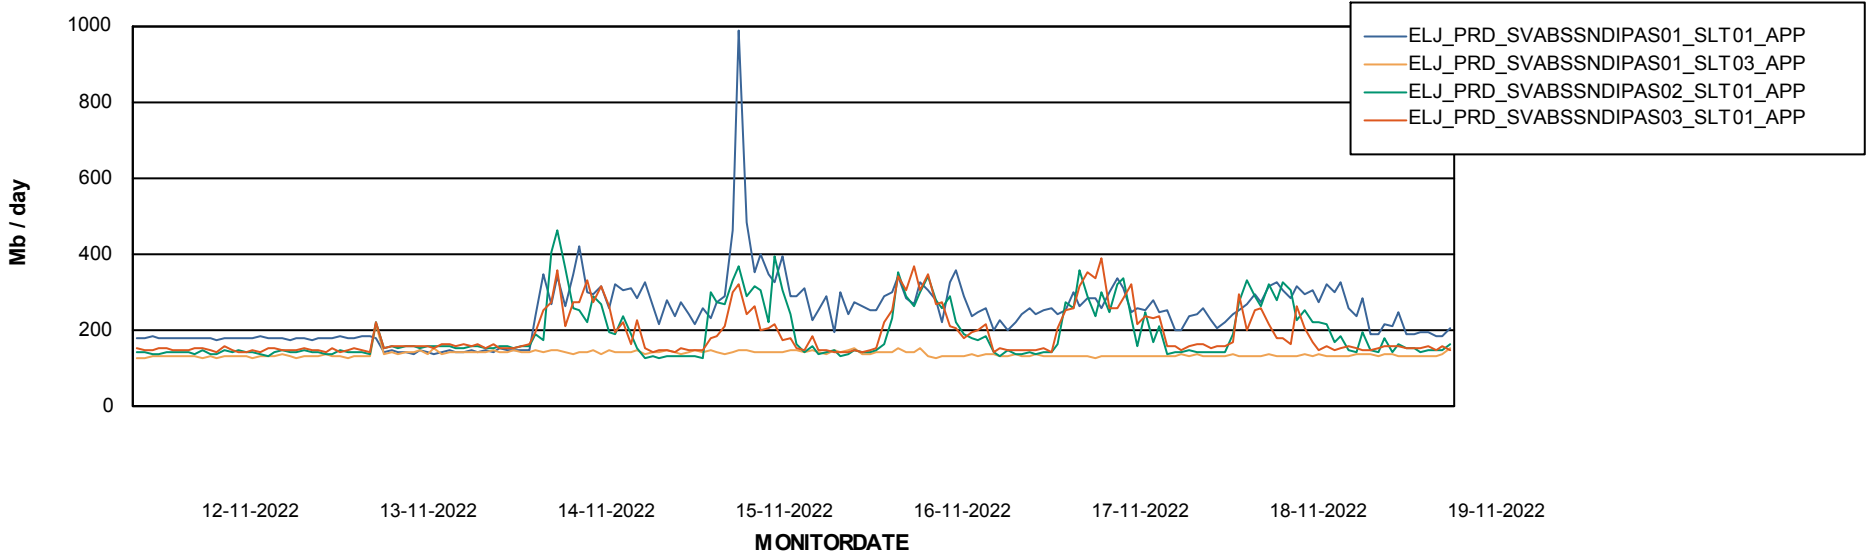

ABSSolute Application Server Services

Avg memory used per ABS Server Service