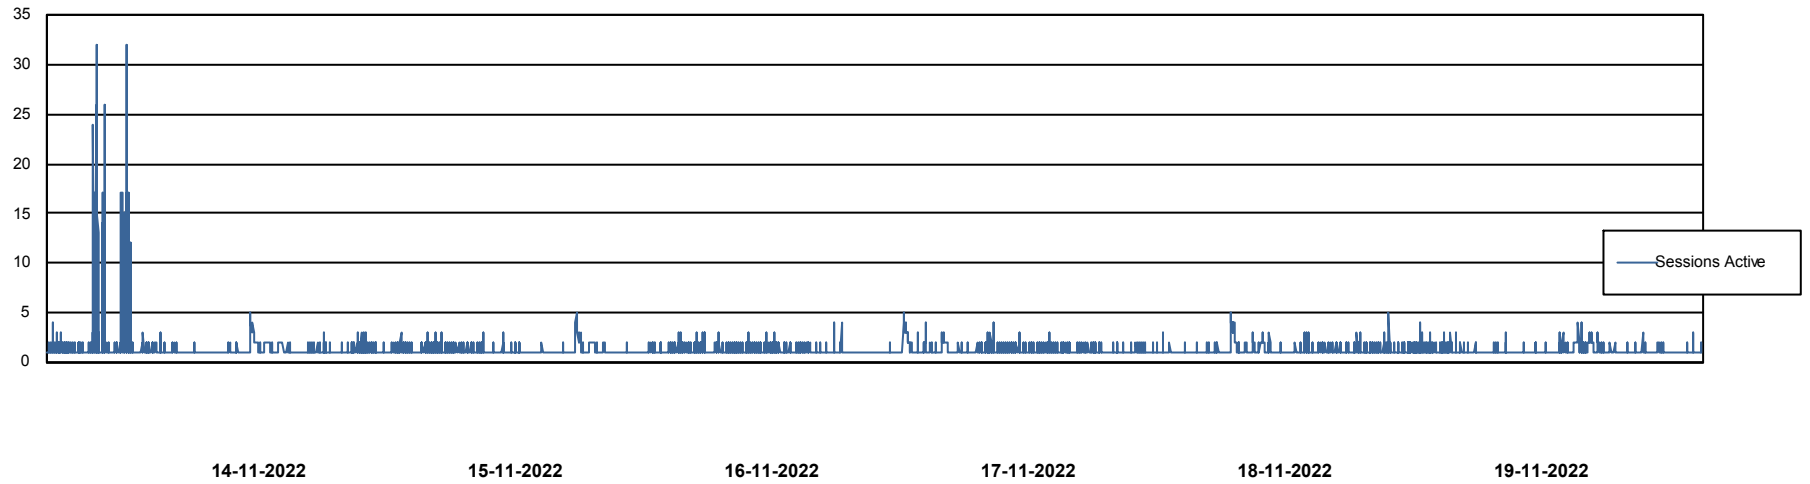

Harddisk Usage ELJ_PRD_SVABSSNDIPDB02

	Free disk space on / (%)	Total disk space on / (Gb)	Used disk space on / (Gb)	Free disk space on /boot (%)	Total disk space on /boot (Gb)	Used disk space on /boot (Gb)	Free disk space on /u01 (%)	Total disk space on /u01 (Gb)	Used disk space on /u01 (Gb)
19-11-2022	81	160	30	26	0	0	70	600	181
18-11-2022	81	160	30	26	0	0	70	600	180
17-11-2022	81	160	30	26	0	0	70	600	180
16-11-2022	81	160	30	26	0	0	70	600	177
15-11-2022	81	160	30	26	0	0	71	600	176
14-11-2022	81	160	30	26	0	0	71	600	176
13-11-2022	81	160	30	26	0	0	70	600	178

Weekly SLA Customer Report

Customer ELJ Production
Database ID 72

Database Performance ELJDB_BI

Weekly SLA Customer Report

Customer ELJ Production
Database ID 72

Database Performance ELJDB_Production

Weekly SLA Customer Report

Customer ELJ Production
Database ID 72

Database Performance ELJDB_Standby

DB Processes Max 600
DB Sessions Max 4

Weekly SLA Customer Report

Customer ELJ Production
Database ID 72

DATABASE SIZE ELJDB_BI

Database growth over last month