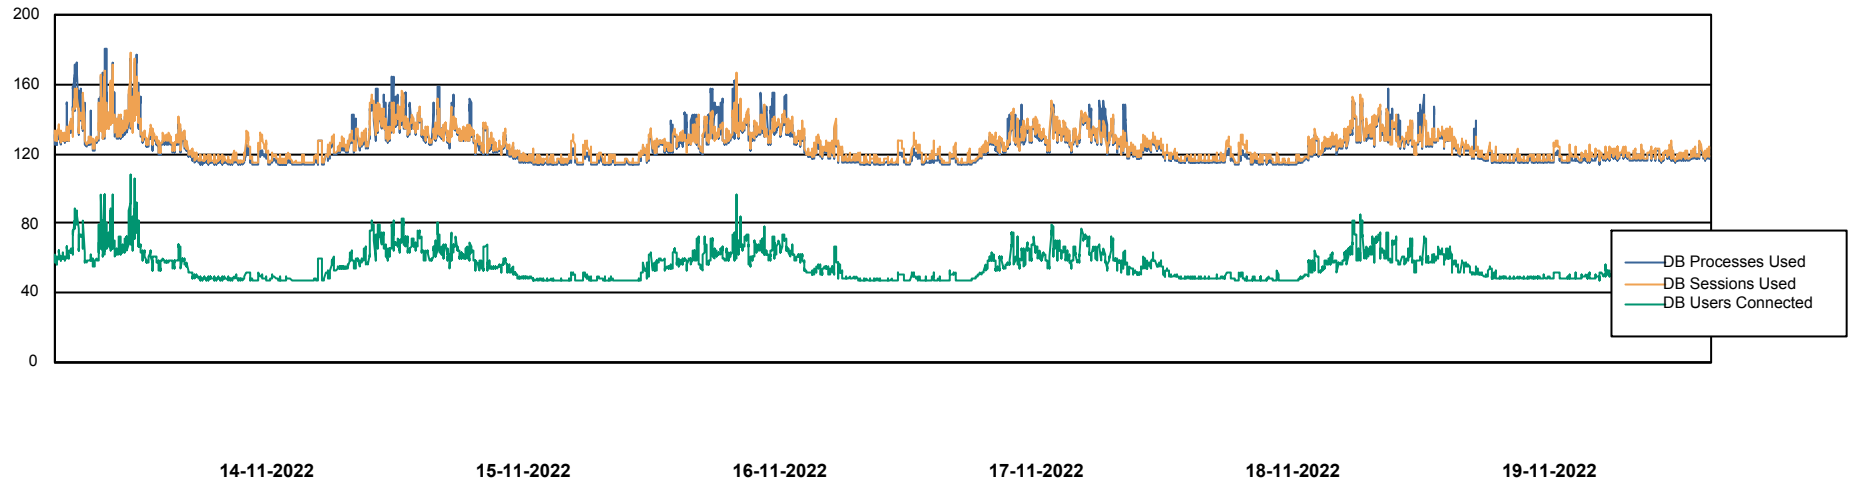

Weekly SLA Customer Report

Customer ELJ Production
Database ID 72

Database Performance ELJDB_BI

Weekly SLA Customer Report

Customer ELJ Production
Database ID 72

Database Performance ELJDB_Production

Weekly SLA Customer Report

Customer ELJ Production
Database ID 72

Database Performance ELJDB_Standby

DB Processes Max 600
DB Sessions Max 4

Weekly SLA Customer Report

Customer ELJ Production
Database ID 72

DATABASE SIZE ELJDB_BI

Database growth over last month