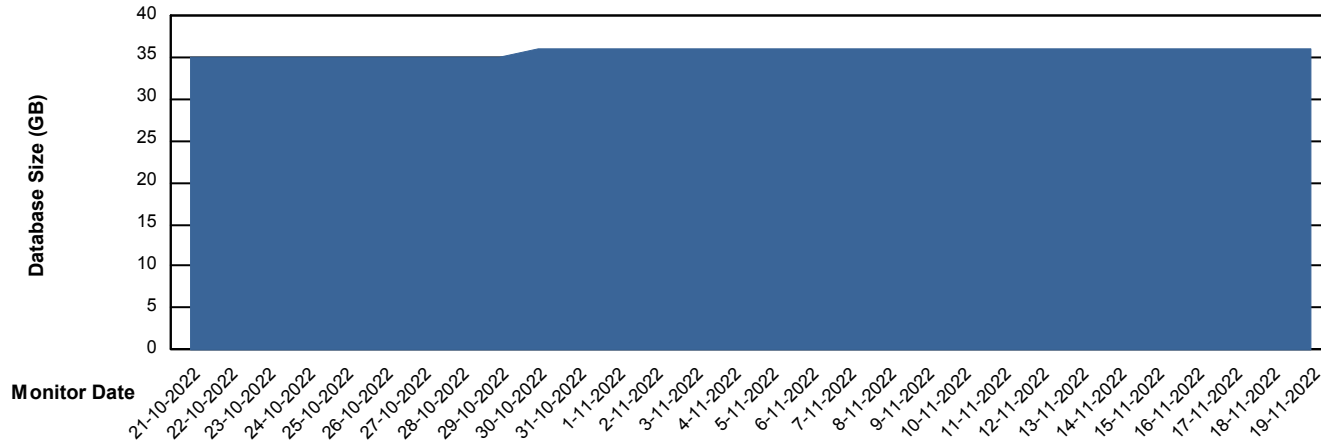

Weekly SLA Customer Report

Customer ELJ Production
Database ID 72

Database Performance ELJDB_BI

Weekly SLA Customer Report

Customer ELJ Production
Database ID 72

Database Performance ELJDB_Production

Weekly SLA Customer Report

Customer ELJ Production
Database ID 72

Database Performance ELJDB_Standby

DB Processes Max 600
DB Sessions Max 4

Weekly SLA Customer Report

Customer ELJ Production
Database ID 72

DATABASE SIZE ELJDB_BI

Database growth over last month

DATABASE SIZE ELJDB_Production

Database growth over last month

Weekly SLA Customer Report

Customer ELJ Production
Database ID 72

Database Tablespace ELJDB_BI

Date	Tablespace Name	Filesize (Gb)	Usedsize (Gb)	Percentage free
19-11-2022	ABSDATA	21	14	34
	INDX	23	19	18
18-11-2022	ABSDATA	21	14	34
	INDX	23	19	18
17-11-2022	ABSDATA	21	14	34
	INDX	23	19	18
16-11-2022	ABSDATA	21	14	34
	INDX	23	19	18
15-11-2022	ABSDATA	21	14	34
	INDX	23	19	18
14-11-2022	ABSDATA	21	14	34
	INDX	23	19	18
13-11-2022	ABSDATA	21	14	34
	INDX	23	19	18