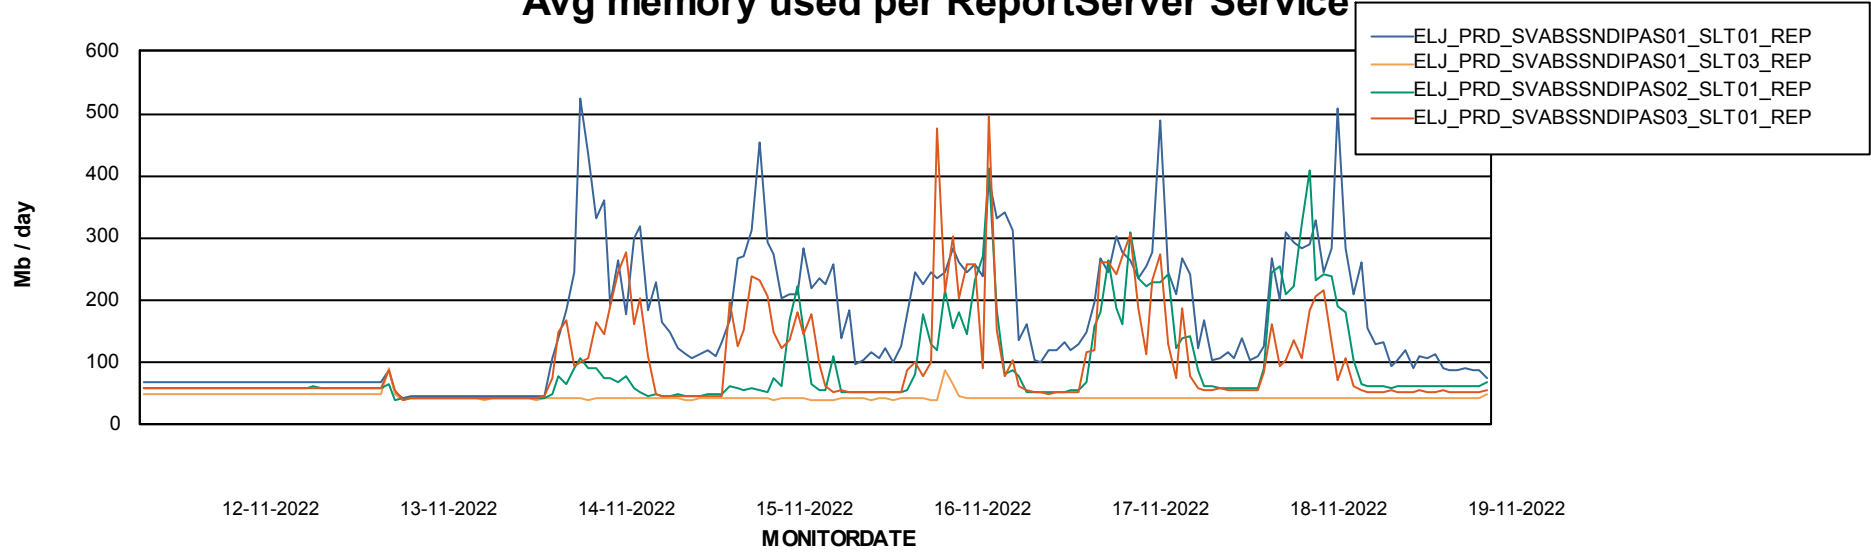

Avg memory used per ABS Server Service

Avg users per day per ABS server

Weekly SLA Customer Report

Customer ELJ Production
Database ID 72

ABSSolute Application ReportServer Services

Avg memory used per ReportServer Service