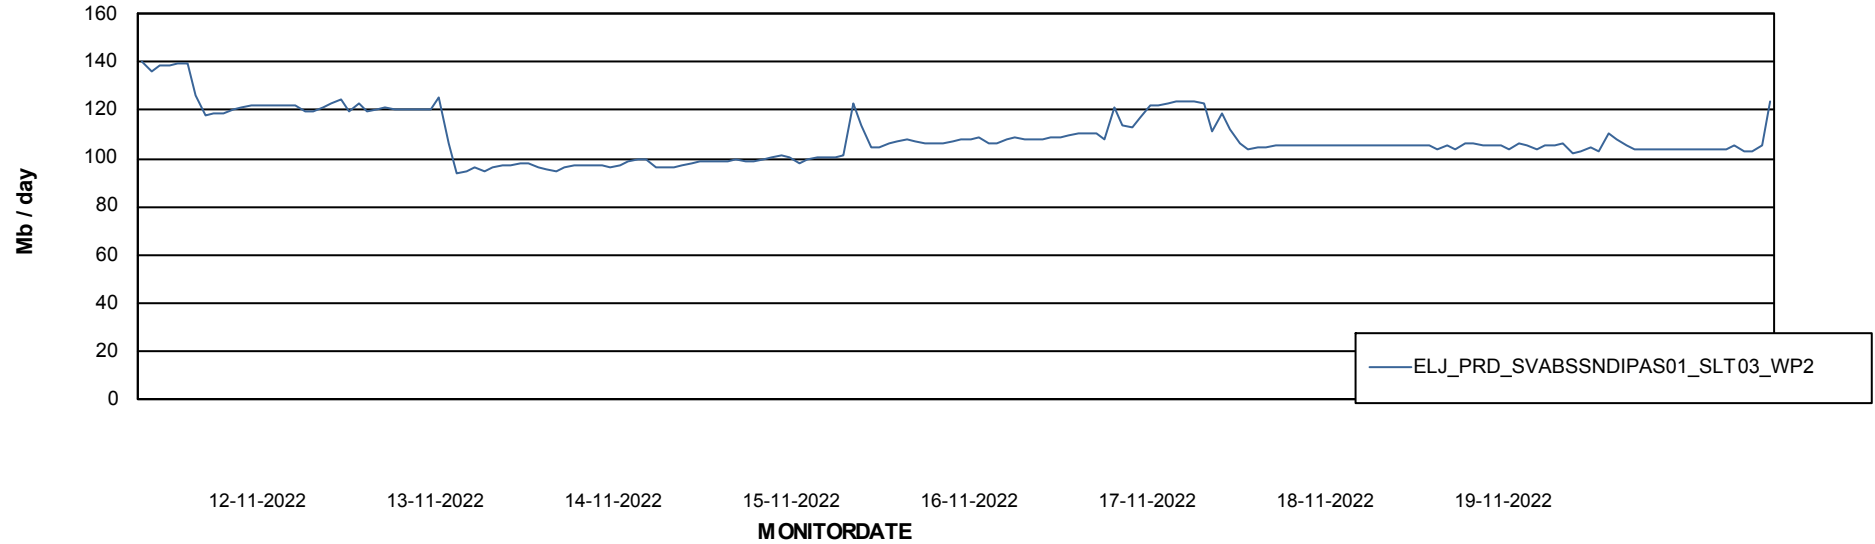

ABSSolute Web Component Services

Avg memory used per ABS Web component