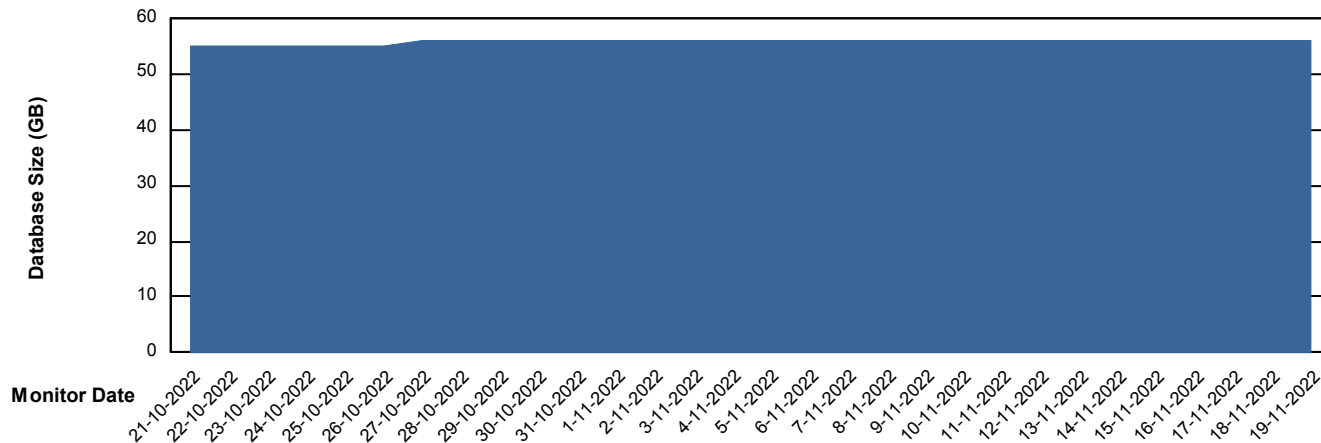

DATABASE SIZE ELJDB_Production

Database growth over last month