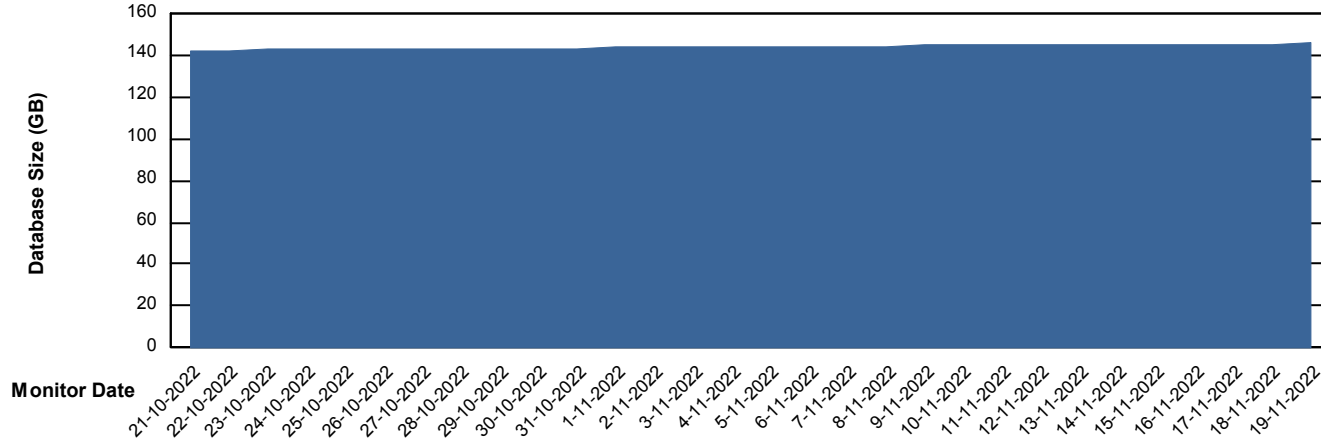

DATABASE SIZE ELIDB_BI

Database growth over last month