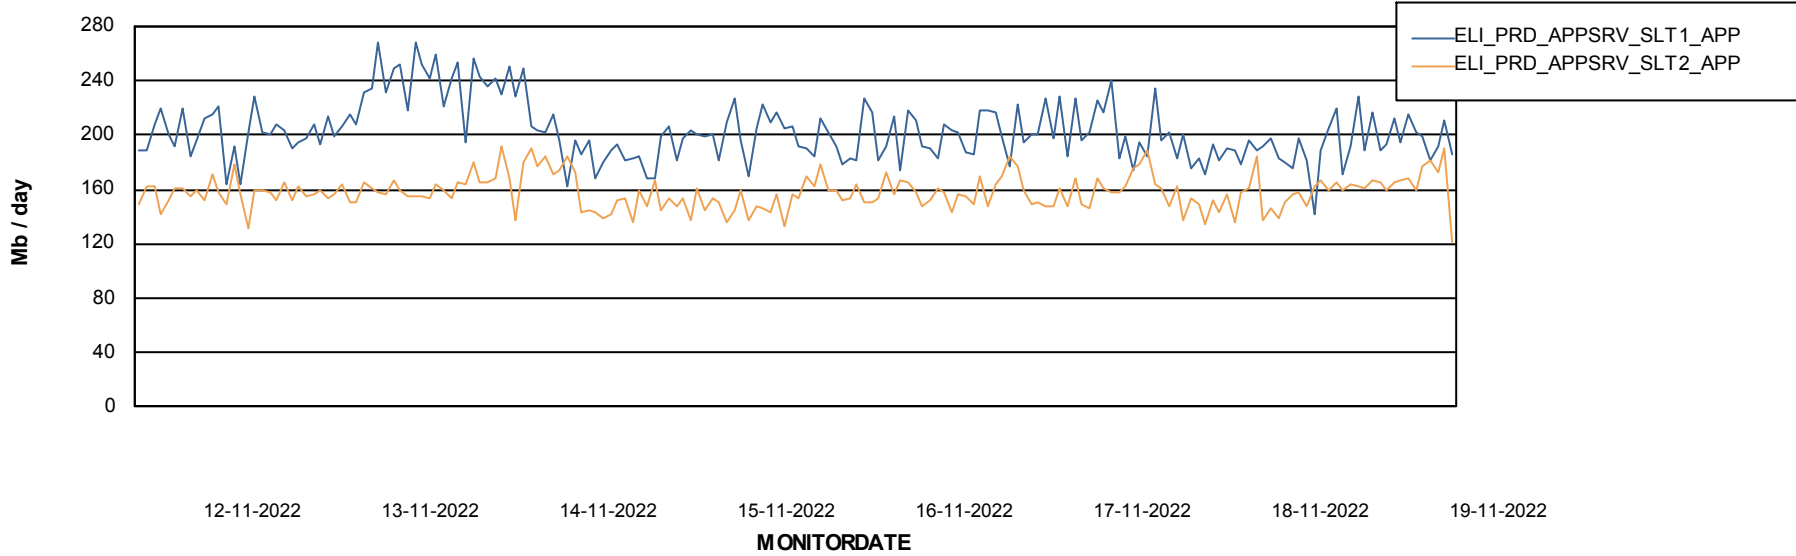

ABSSolute Application Server Services

Avg memory used per ABS Server Service