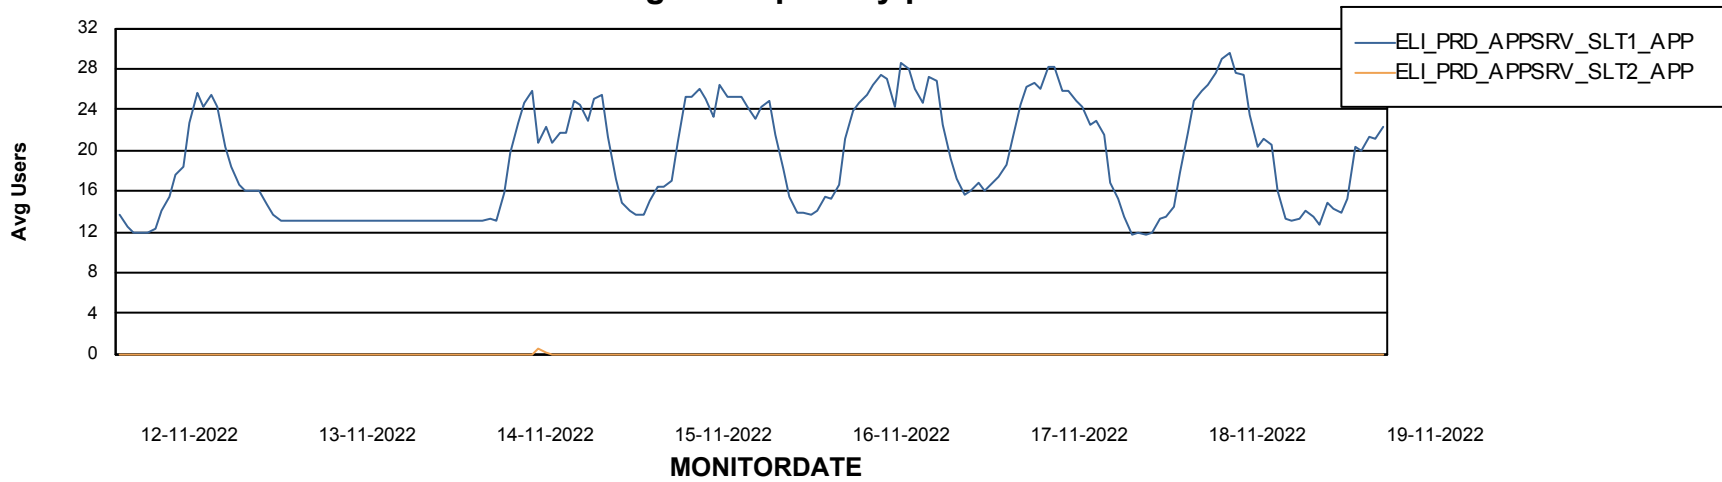

Avg users per day per ABS server