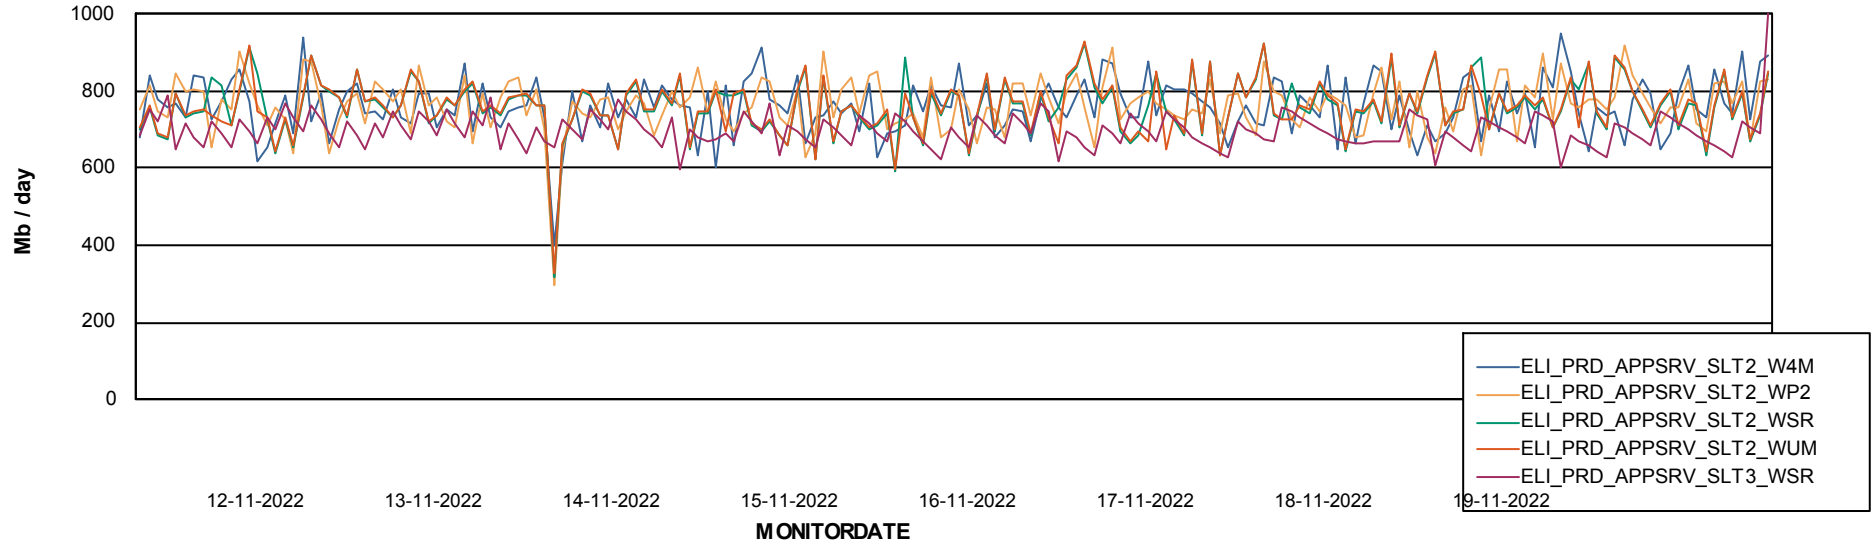

ABSSolute Application Server Services

Avg memory used per ABS Web component