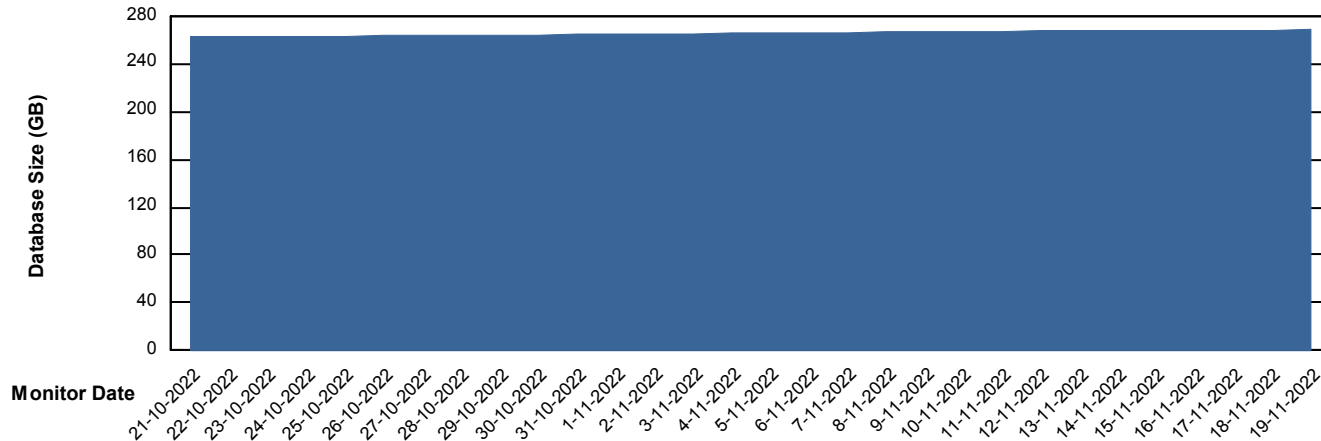

DATABASE SIZE ELIDB_Production

Database growth over last month