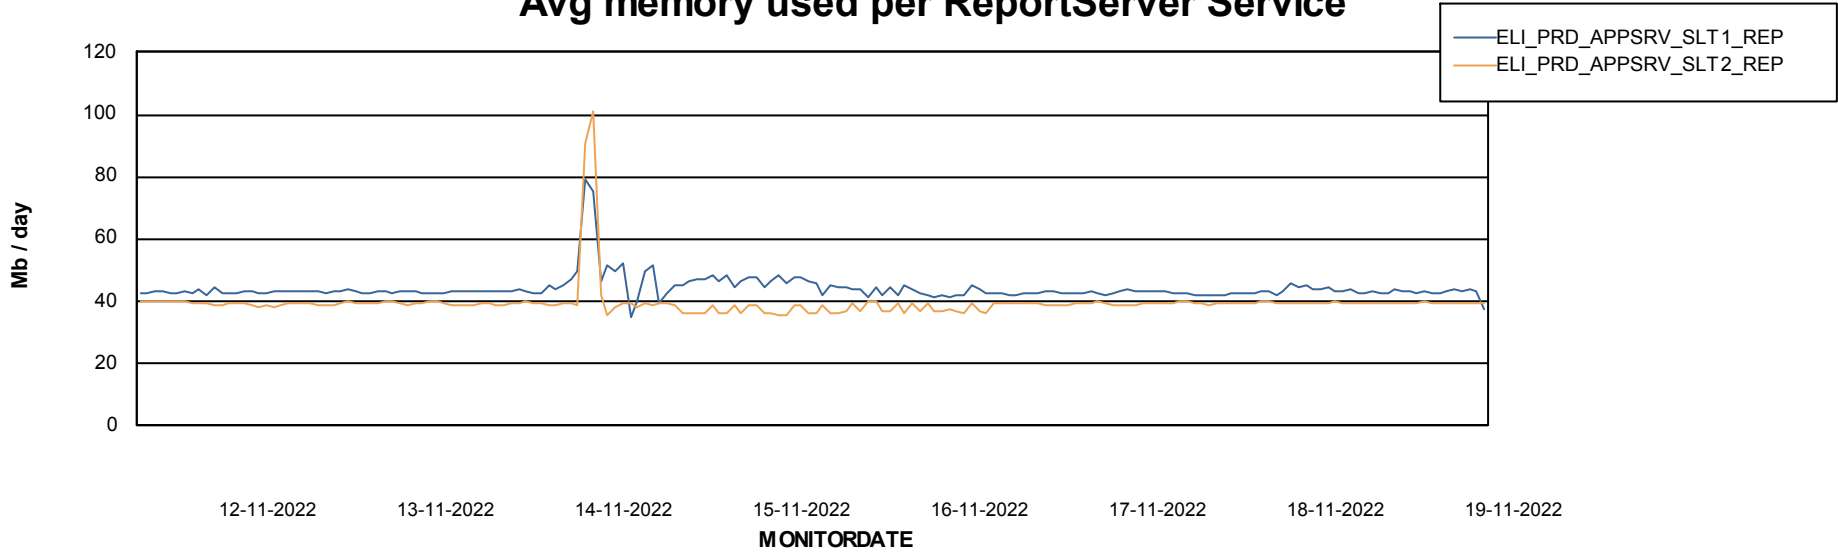

ABSSolute Application Server Services

Avg memory used per ReportServer Service