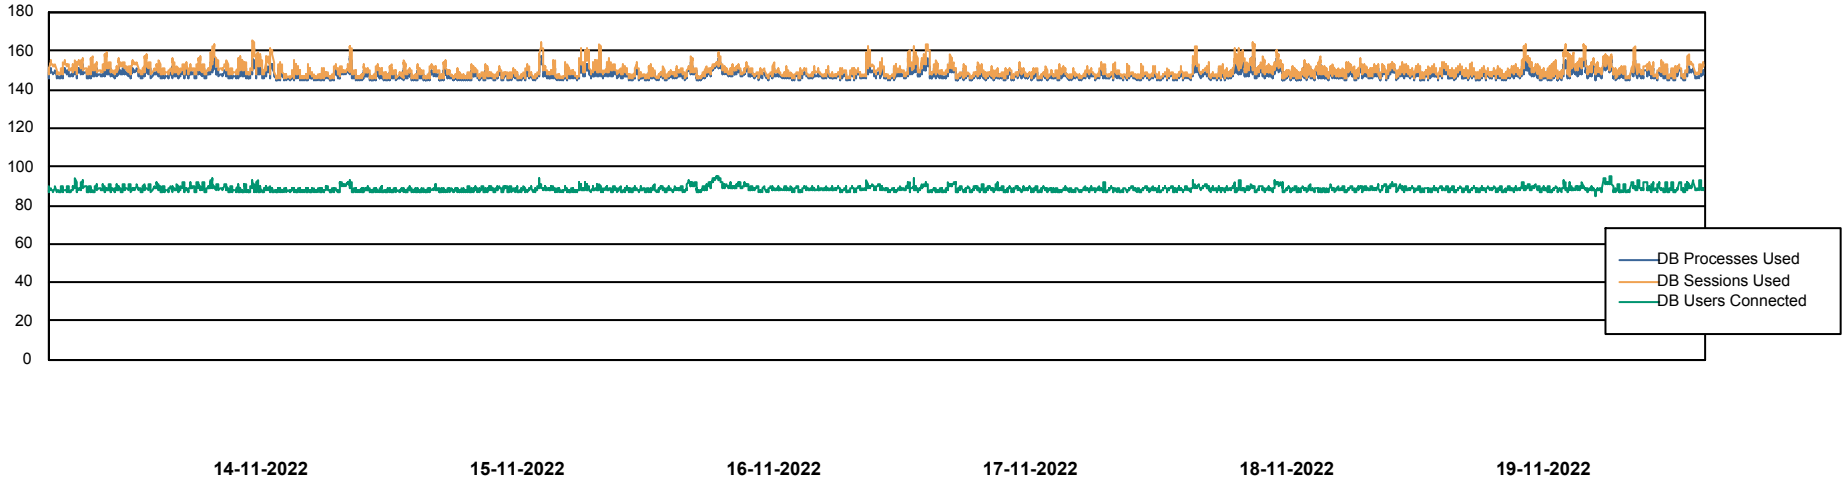

Database Performance ELIDB_BI