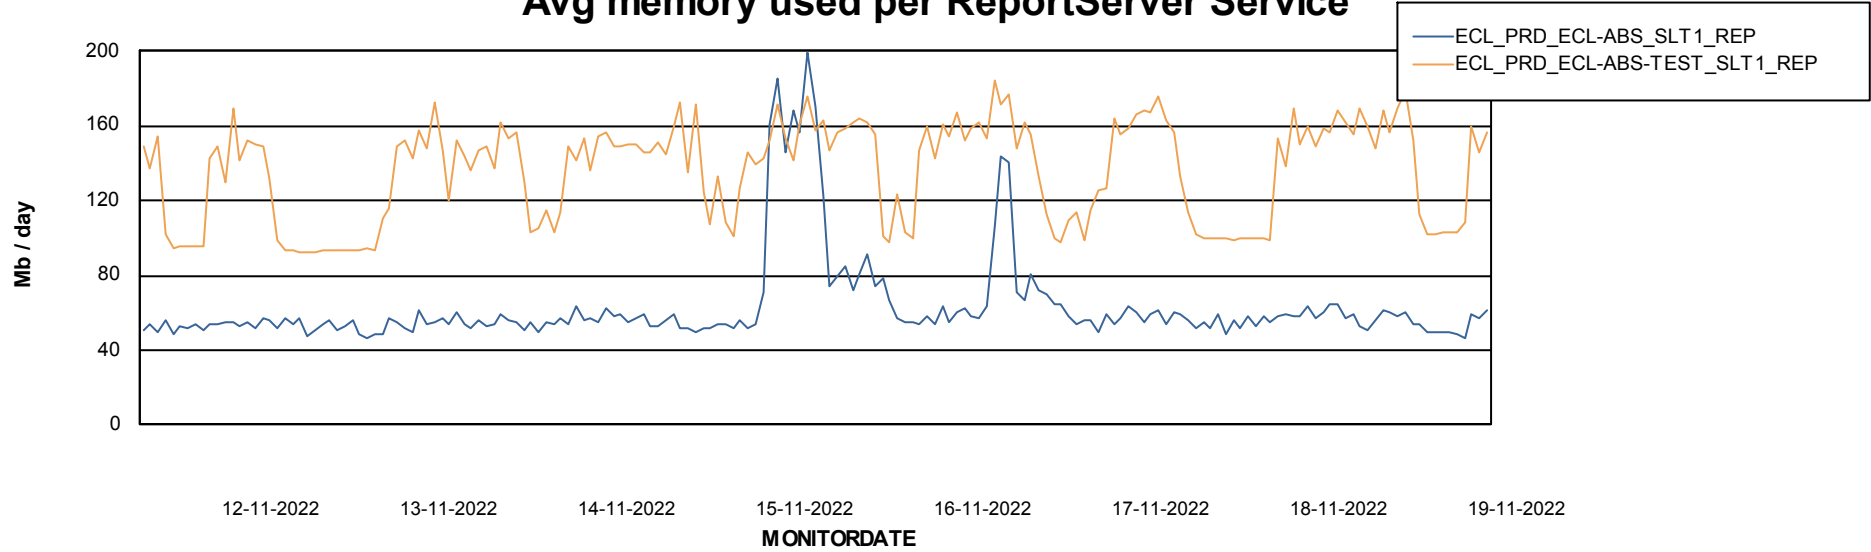

ABSSolute Application ReportServer Services

Avg memory used per ReportServer Service