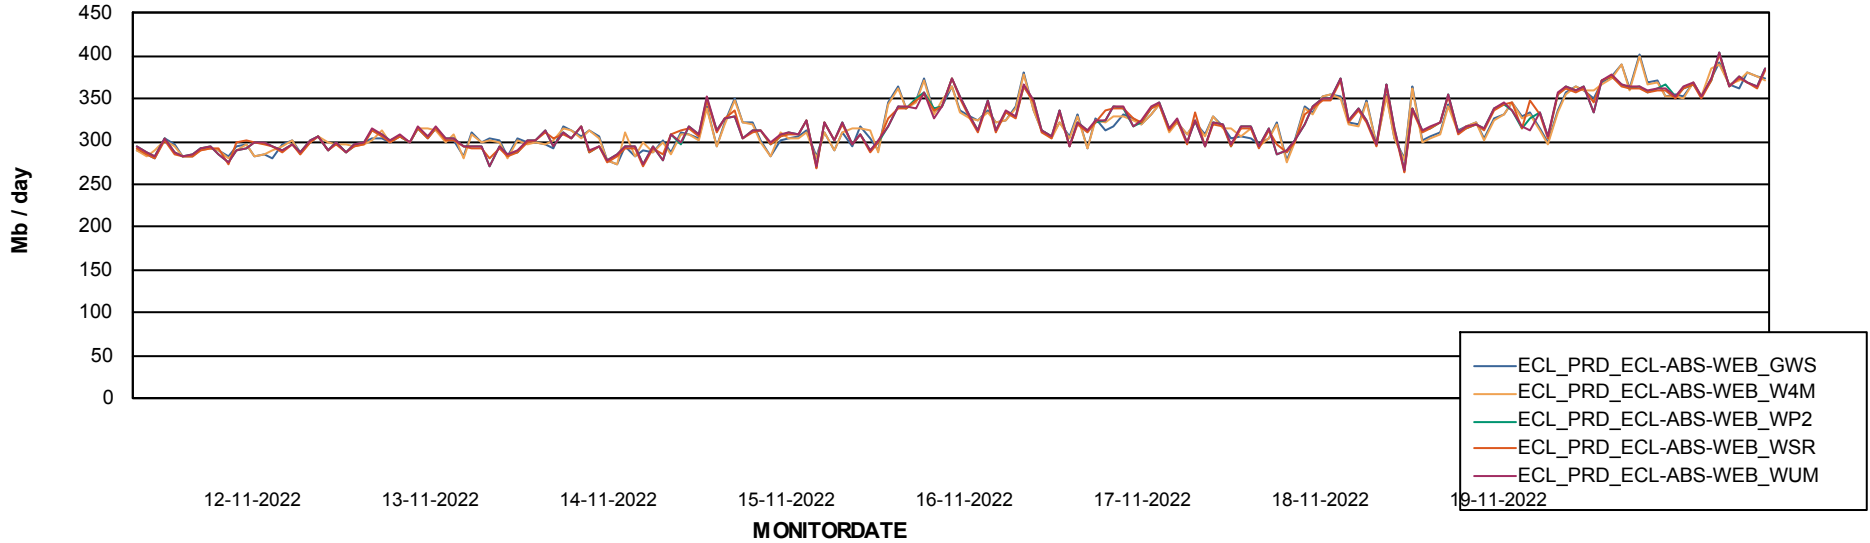

ABSSolute Application ReportServer Services

Avg memory used per ReportServer Service

Weekly SLA Customer Report

Customer ECL_Production
Database ID 77

ABSolute Web Component Services

Avg memory used per ABS Web component