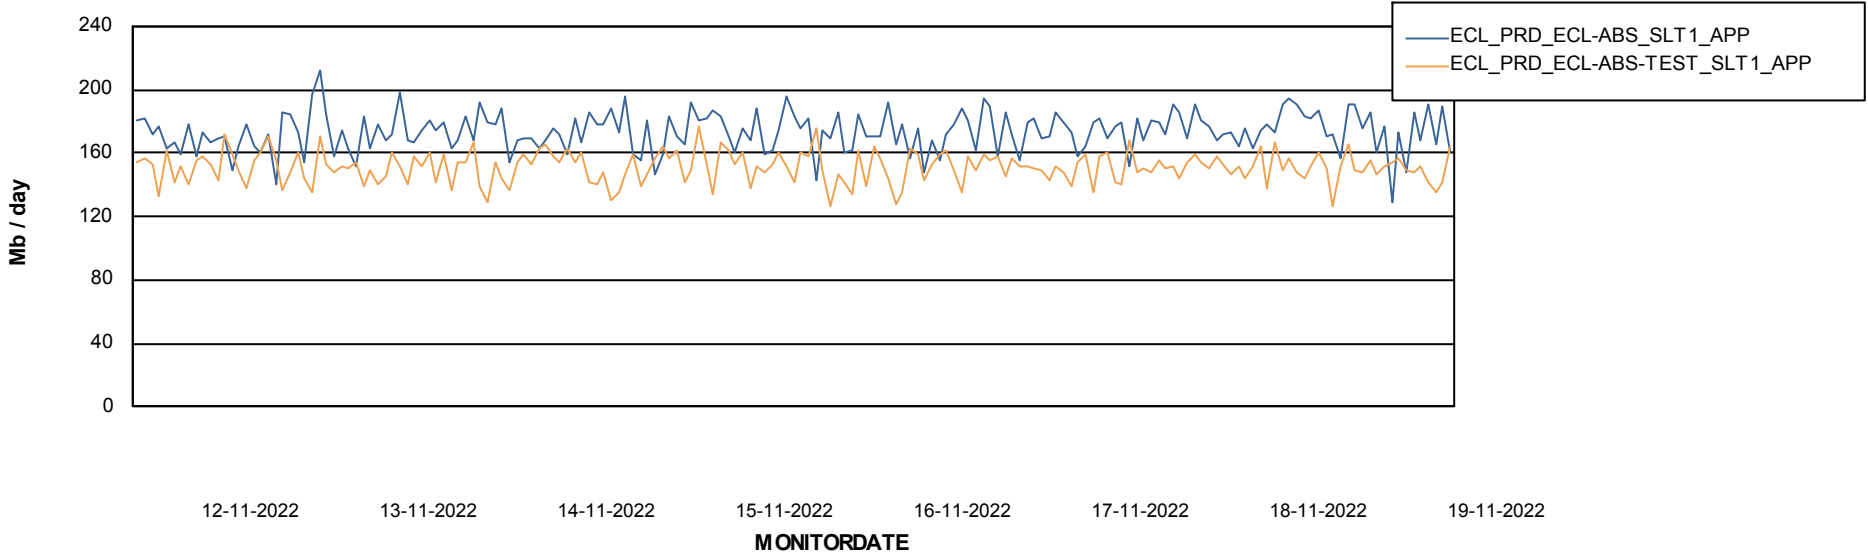

Weekly SLA Customer Report

Customer ECL_Production
Database ID 77

Database Performance ECLDB_Production

Weekly SLA Customer Report

Customer ECL_Production
Database ID 77

Database Performance ECLDB_Standby

DATABASE SIZE ECLDB_Production

Database growth over last month

Weekly SLA Customer Report

Customer ECL_Production
Database ID 77

Database Tablespace ECLDB_Production

Date	Tablespace Name	Filesize (Gb)	Usedsize (Gb)	Percentage free
19-11-2022	ABSDATA	90	72	20
	INDX	8	5	36
18-11-2022	ABSDATA	90	72	20
	INDX	8	5	36
17-11-2022	ABSDATA	90	71	21
	INDX	8	5	36
16-11-2022	ABSDATA	90	71	21
	INDX	8	5	37
15-11-2022	ABSDATA	90	71	21
	INDX	8	5	37
14-11-2022	ABSDATA	90	71	21
	INDX	8	5	37
13-11-2022	ABSDATA	90	71	21
	INDX	8	5	37

Weekly SLA Customer Report

Customer ECL_Production
Database ID 77

ABSSolute Application Server Services

Avg memory used per ABS Server Service

Avg users per day per ABS server

Weekly SLA Customer Report

Customer ECL_Production
Database ID 77