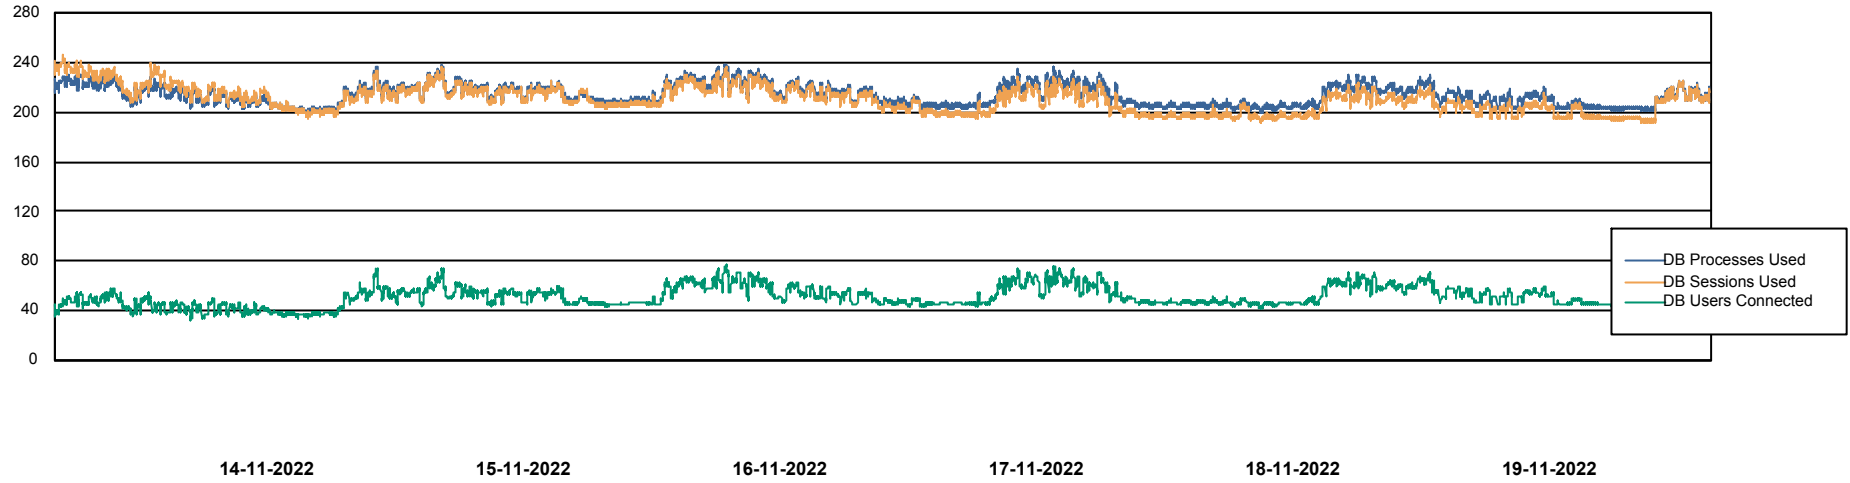

Weekly SLA Customer Report

Customer ECL_Production
Database ID 77

Harddisk Usage ECL_PRD_ECL-ABS-WEB

	Free disk space on C: (%)	Total disk space on C: (Gb)	Used disk space on C: (Gb)
19-11-2022	39	127	77
18-11-2022	39	127	77
17-11-2022	40	127	77
16-11-2022	40	127	76
15-11-2022	41	127	75
14-11-2022	42	127	74
13-11-2022	42	127	73

Weekly SLA Customer Report

Customer ECL_Production
Database ID 77

Database Performance ECLDB_Production

Weekly SLA Customer Report

Customer ECL_Production
Database ID 77

Database Performance ECLDB_Standby

DATABASE SIZE ECLDB_Production