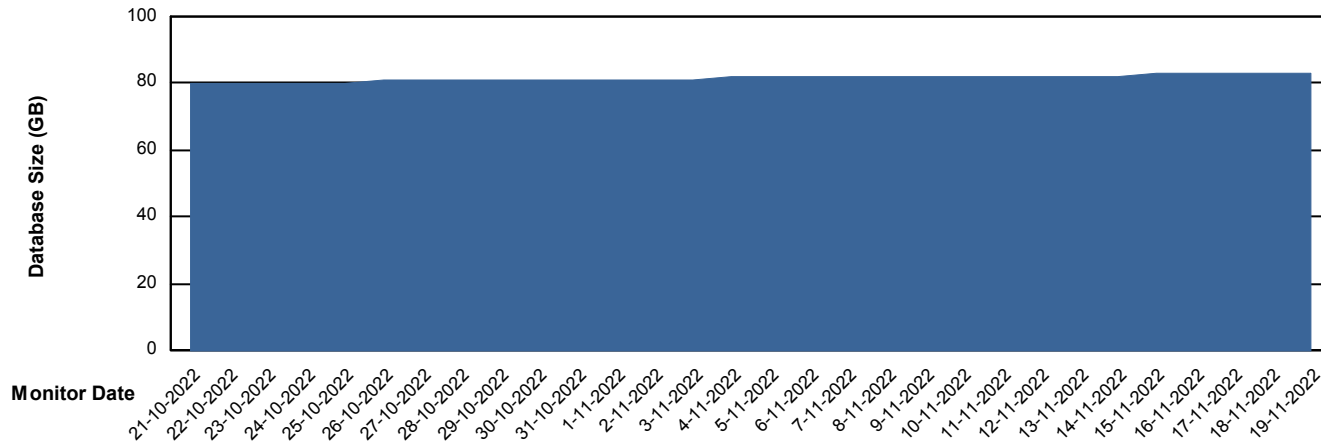

Weekly SLA Customer Report

Customer ECL_Production
Database ID 77

Database Performance ECLDB_Production

Weekly SLA Customer Report

Customer ECL_Production
Database ID 77

Database Performance ECLDB_Standby

DATABASE SIZE ECLDB_Production

Database growth over last month

Weekly SLA Customer Report

Customer ECL_Production
Database ID 77

Database Tablespace ECLDB_Production

Date	Tablespace Name	Filesize (Gb)	Usedsize (Gb)	Percentage free
19-11-2022	ABSDATA	90	72	20
	INDX	8	5	36
18-11-2022	ABSDATA	90	72	20
	INDX	8	5	36
17-11-2022	ABSDATA	90	71	21
	INDX	8	5	36
16-11-2022	ABSDATA	90	71	21
	INDX	8	5	37
15-11-2022	ABSDATA	90	71	21
	INDX	8	5	37
14-11-2022	ABSDATA	90	71	21
	INDX	8	5	37
13-11-2022	ABSDATA	90	71	21
	INDX	8	5	37