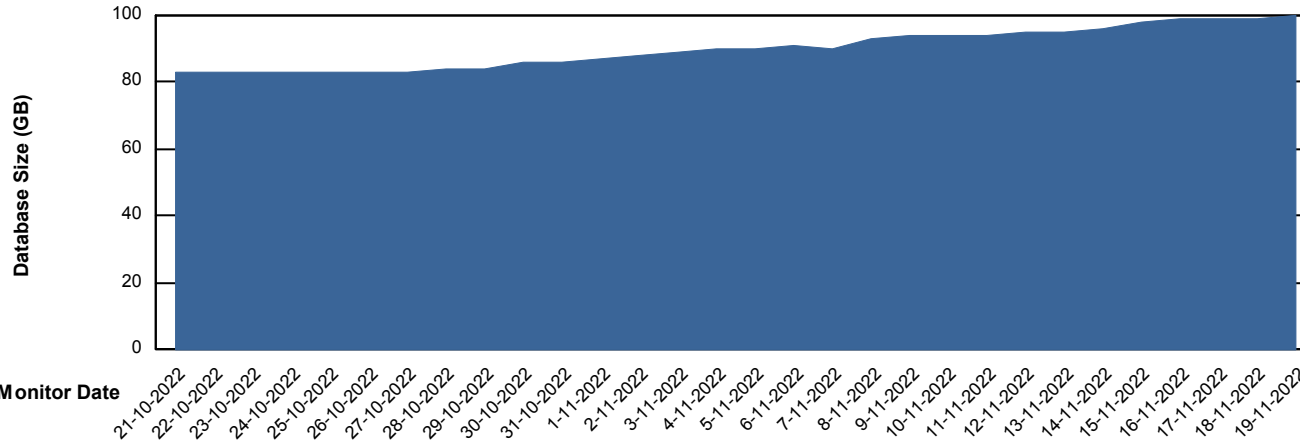

DATABASE SIZE DFDDDB_Production

Database growth over last month