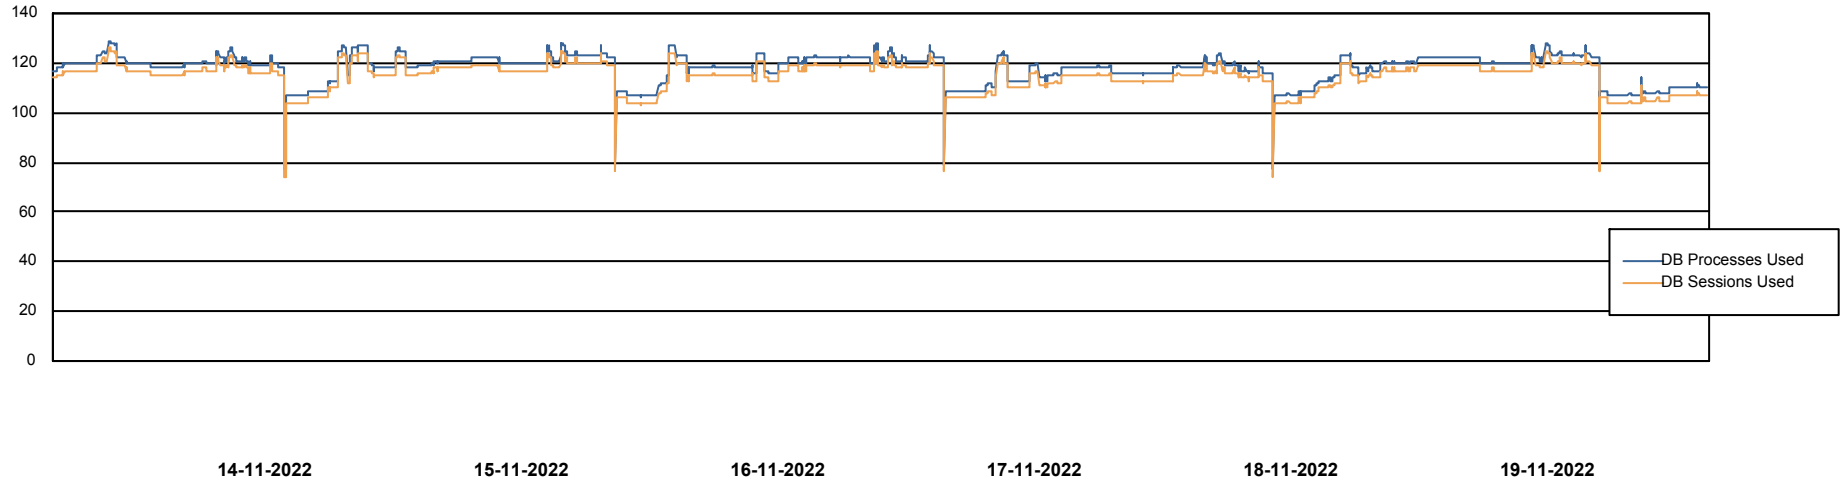

Database Performance DFDDDB_Production

DB Processes Max 4
DB Processes Max 600