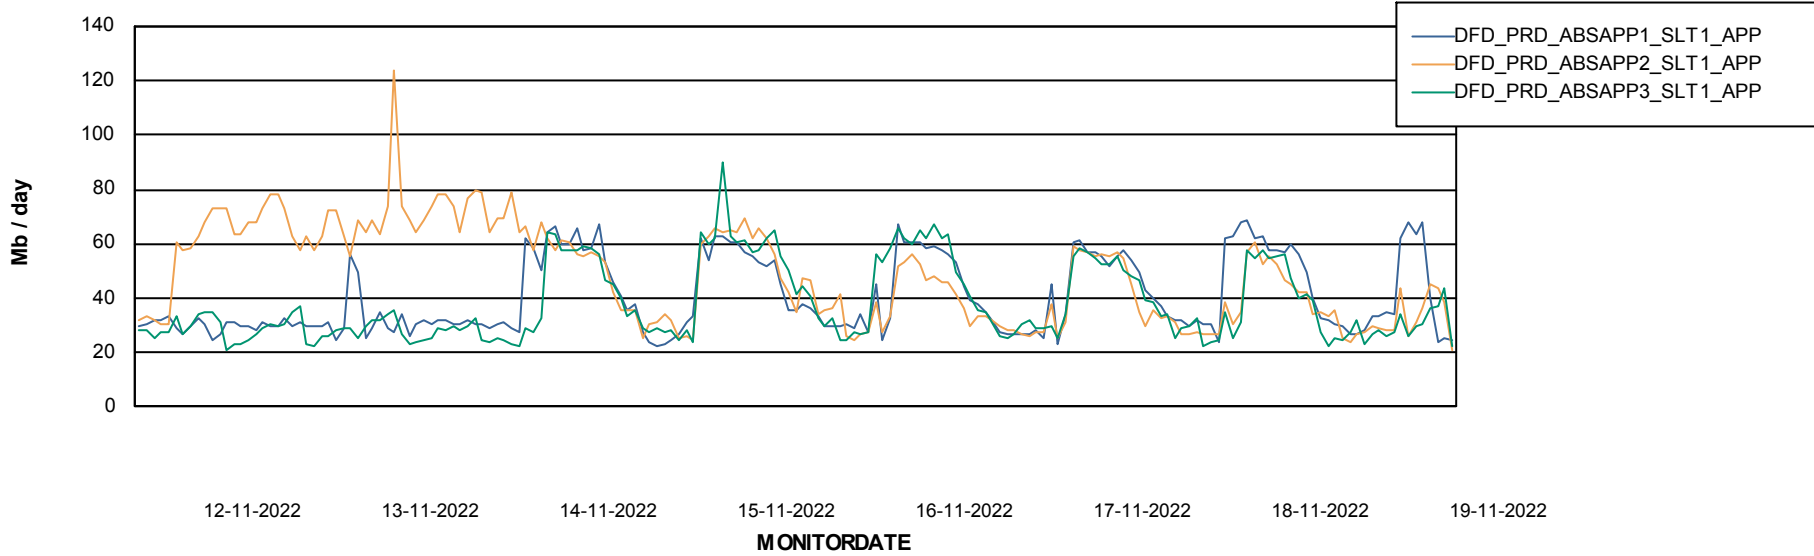

ABSSolute Application Server Services

Avg memory used per ABS Server Service