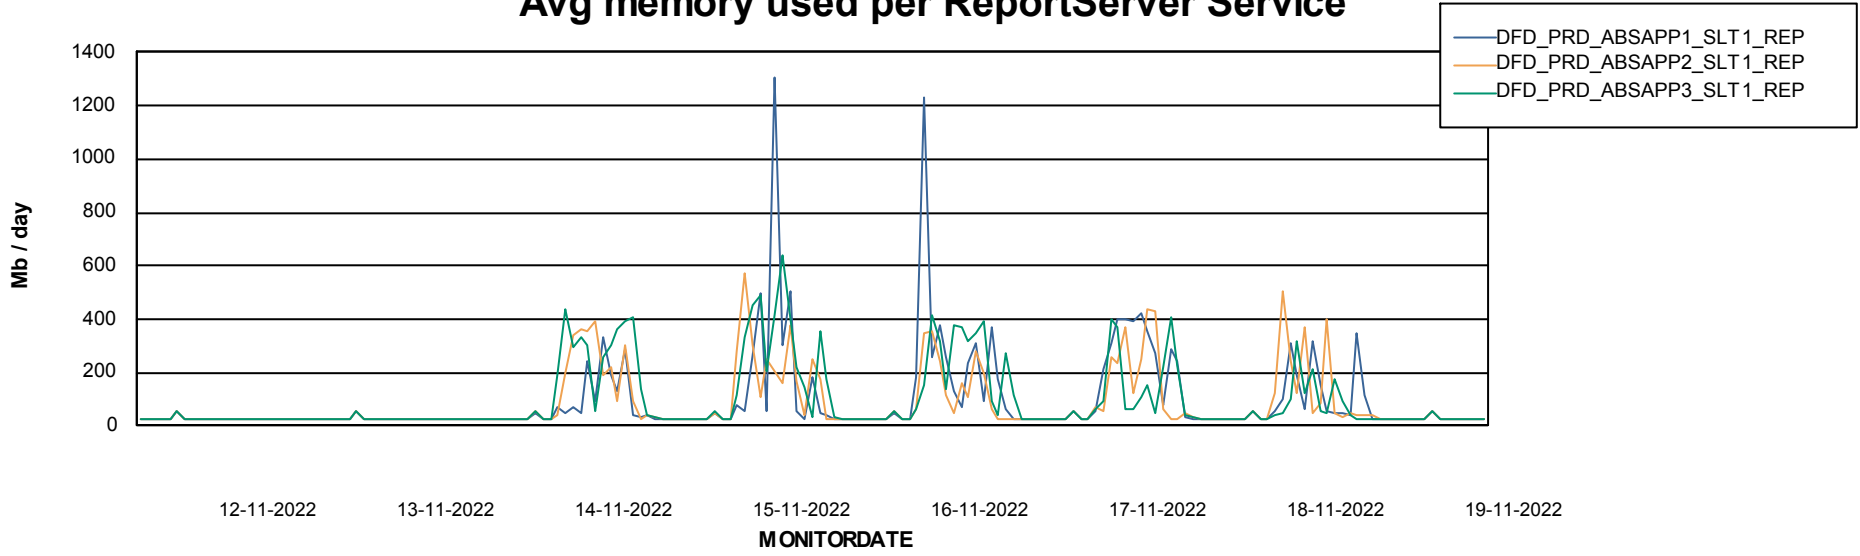

ABSSolute Application ReportServer Services

Avg memory used per ReportServer Service