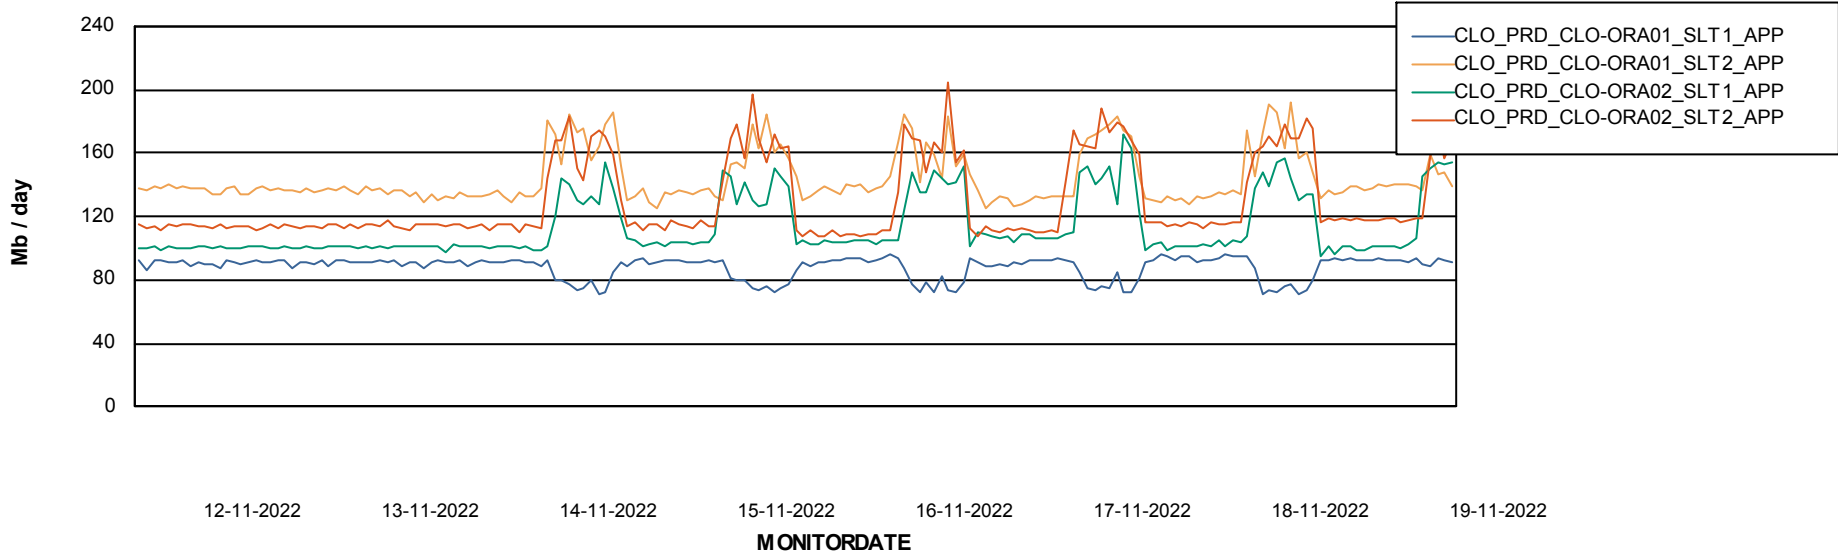

DB Processes Max 1,000

Weekly SLA Customer Report

Customer CLO Production
 Database ID 38

DATABASE SIZE CLODB_PRD_CLO-ORA01

Database growth over last month

Database Tablespace CLODB_PRD_CLO-ORA01

Date	Tablespace Name	Filesize (Gb)	Usedsize (Gb)	Percentage free
19-11-2022	ABSDATA	107	87	19
	INDX	236	198	16
18-11-2022	ABSDATA	107	87	19
	INDX	236	198	16
17-11-2022	ABSDATA	107	87	19
	INDX	236	198	16
16-11-2022	ABSDATA	107	87	19
	INDX	236	198	16
15-11-2022	ABSDATA	107	87	19
	INDX	236	198	16
14-11-2022	ABSDATA	107	87	19
	INDX	236	198	16
13-11-2022	ABSDATA	107	87	19
	INDX	236	198	16

Weekly SLA Customer Report

Customer CLO Production
Database ID 38

ABSSolute Application Server Services

Avg memory used per ABS Server Service

Avg users per day per ABS server

Weekly SLA Customer Report

Customer CLO Production
Database ID 38