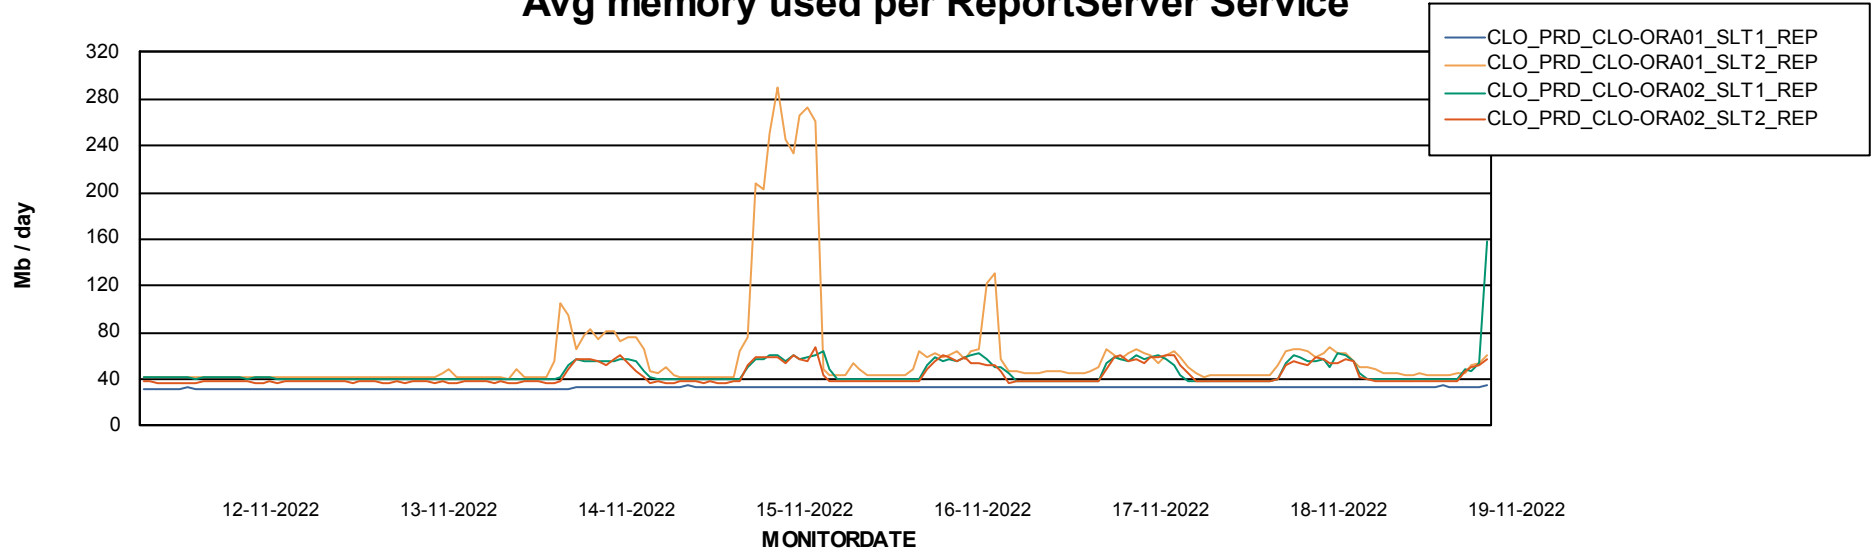

ABSSolute Application ReportServer Services

Avg memory used per ReportServer Service