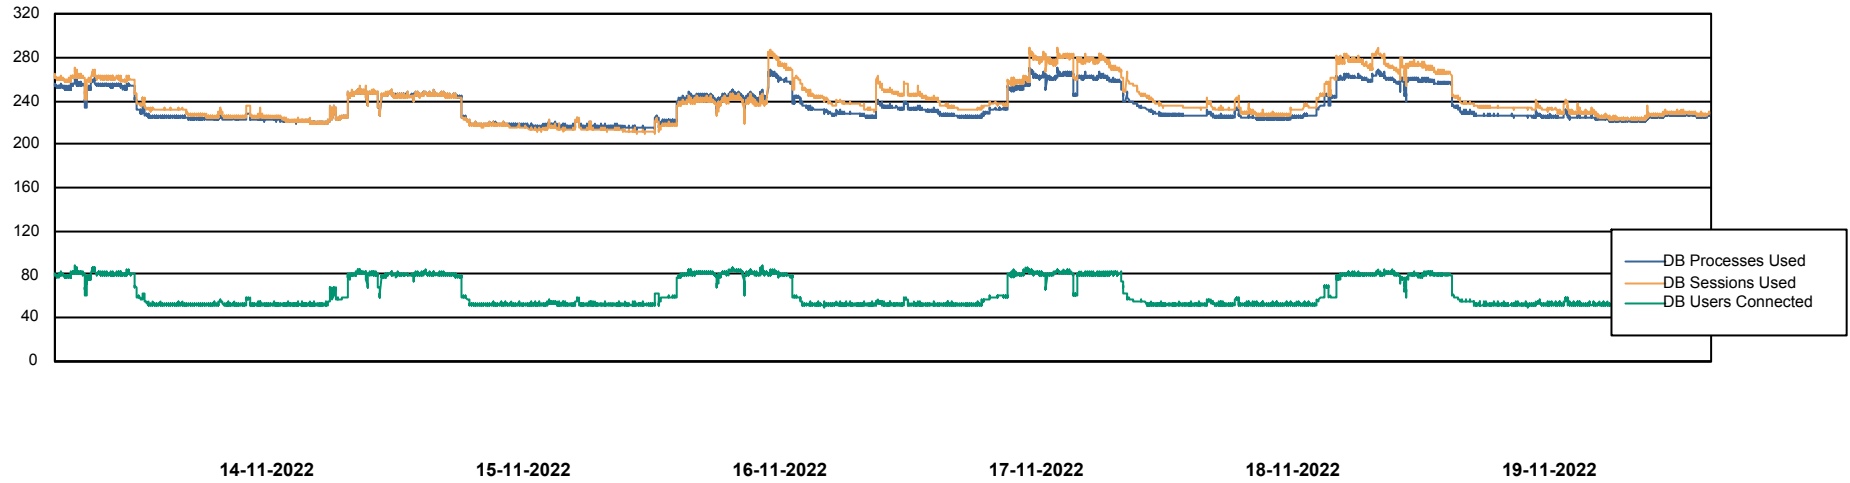

Weekly SLA Customer Report

Customer CLO Production
Database ID 38

Harddisk Usage CLO_PRD_WEB_02

	Free disk space on C: (%)	Total disk space on C: (Gb)	Used disk space on C: (Gb)
19-11-2022	66	100	33
18-11-2022	67	100	33
17-11-2022	66	100	33
16-11-2022	66	100	33
15-11-2022	67	100	33
14-11-2022	67	100	33
13-11-2022	67	100	33

Weekly SLA Customer Report

Customer CLO Production
Database ID 38

Database Performance CLODB_PRD_CLO-ORA01

DB Processes Max 1,000

Weekly SLA Customer Report

Customer CLO Production
Database ID 38

Database Performance CLODB_STANDBY_CLO-ORA02