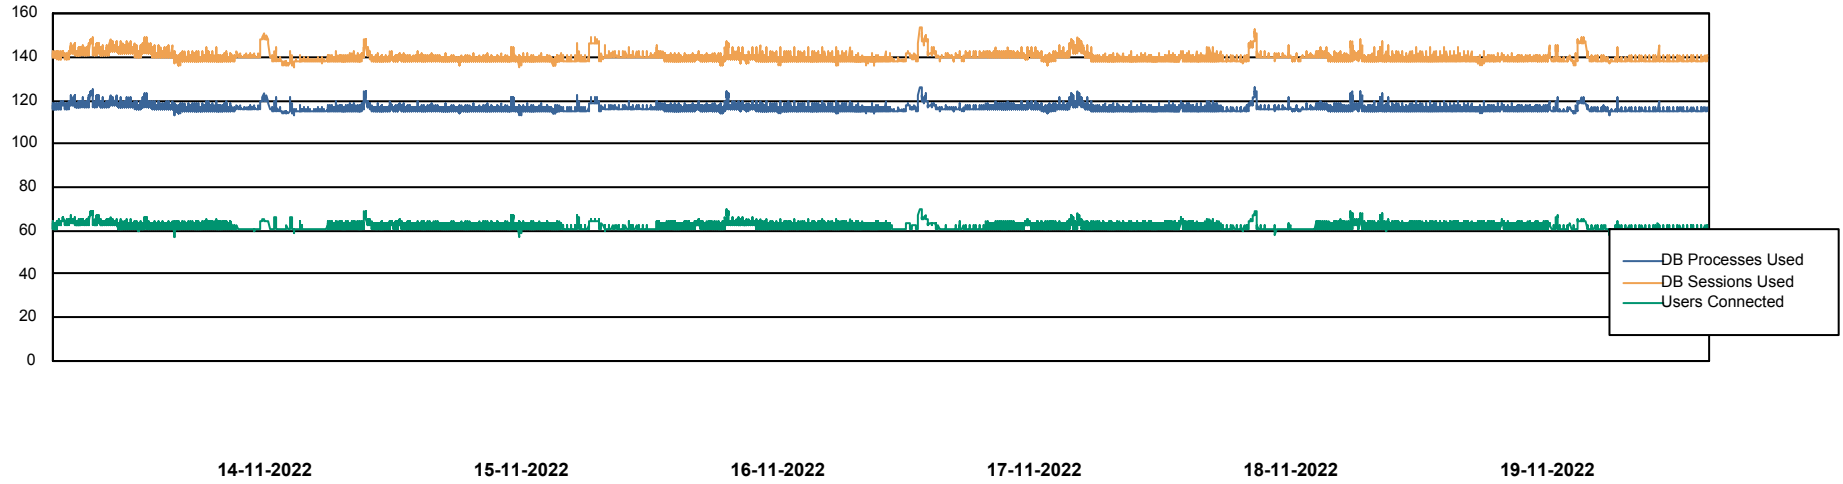

Harddisk Usage CIW_PRD_ORACLE2

	Free disk space on c: (%)	Total disk space on c: (Gb)	Free disk space on d: (%)	Total disk space on d: (Gb)	Free disk space on e: (%)	Total disk space on e: (Gb)
19-11-2022	90	701	37	700	98	830
18-11-2022	90	701	37	700	98	830
17-11-2022	90	701	37	700	98	830
16-11-2022	90	701	38	700	98	830
15-11-2022	90	701	38	700	98	830
14-11-2022	90	701	38	700	98	830
13-11-2022	90	701	38	700	98	830

Weekly SLA Customer Report

Customer CIW Production
Database ID 45

Database Performance CIWDB_Production

DB Processes Max 300
DB Sessions Max 472

Weekly SLA Customer Report

Customer CIW Production
Database ID 45

Database Performance CIWDB_Standby

DB Processes Max 300
DB Sessions Max 472

Weekly SLA Customer Report

Customer CIW Production
 Database ID 45

DATABASE SIZE CIWDB_Production

Database growth over last month