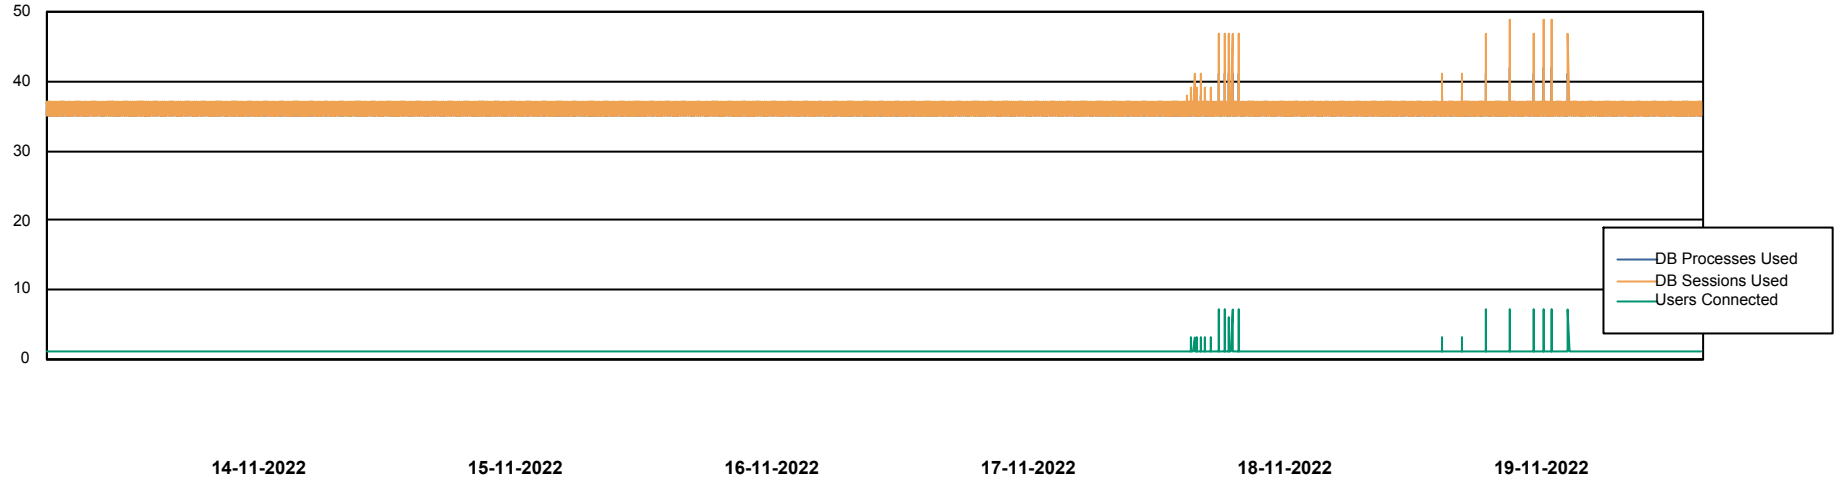

Weekly SLA Customer Report

Customer CIW Production
Database ID 45

Database Performance CIWDB_Production

DB Processes Max 300
DB Sessions Max 472

Weekly SLA Customer Report

Customer CIW Production
Database ID 45

Database Performance CIWDB_Standby

DB Processes Max 300
DB Sessions Max 472

Weekly SLA Customer Report

Customer CIW Production
 Database ID 45

DATABASE SIZE CIWDB_Production

Database growth over last month

Database Tablespace CIWDB_Production

Date	Tablespace Name	Filesize (Gb)	Usedsize (Gb)	Percentage free
19-11-2022	ABSDATA	57	46	19
	INDX	12	7	42
18-11-2022	ABSDATA	57	46	19
	INDX	12	7	42
17-11-2022	ABSDATA	57	46	19
	INDX	12	7	42
16-11-2022	ABSDATA	57	46	19
	INDX	12	7	42
15-11-2022	ABSDATA	57	46	19
	INDX	12	7	42
14-11-2022	ABSDATA	57	46	19
	INDX	12	7	42
13-11-2022	ABSDATA	57	46	19
	INDX	12	7	42