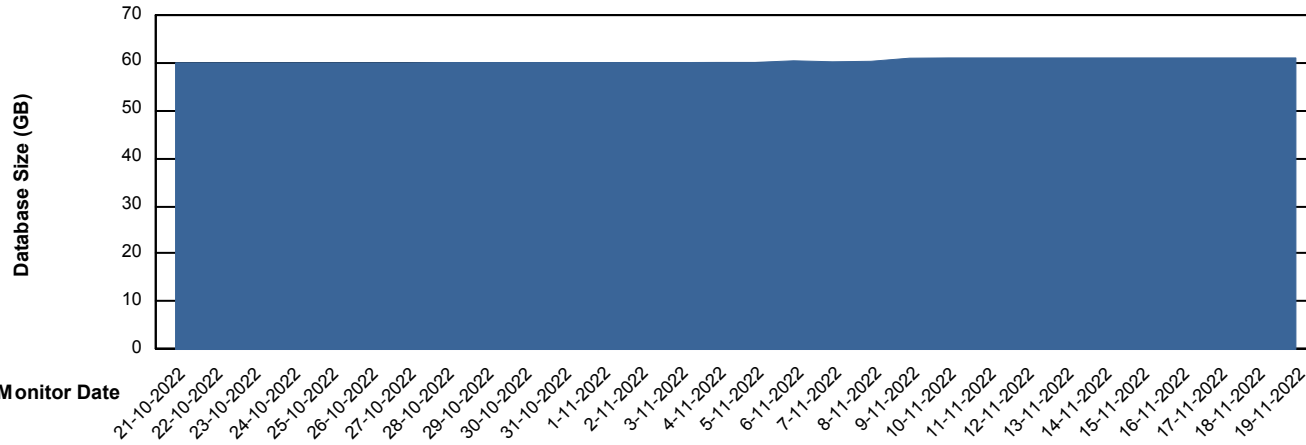

Weekly SLA Customer Report

Customer CIW Production
Database ID 45

Database Performance CIWDB_Production

DB Processes Max 300
DB Sessions Max 472

Weekly SLA Customer Report

Customer CIW Production
Database ID 45

Database Performance CIWDB_Standby

DB Processes Max 300
DB Sessions Max 472

Weekly SLA Customer Report

Customer CIW Production
 Database ID 45

DATABASE SIZE CIWDB_Production

Database growth over last month

Database Tablespace CIWDB_Production

Date	Tablespace Name	Filesize (Gb)	Usedsize (Gb)	Percentage free
19-11-2022	ABSDATA	57	46	19
	INDX	12	7	42
18-11-2022	ABSDATA	57	46	19
	INDX	12	7	42
17-11-2022	ABSDATA	57	46	19
	INDX	12	7	42
16-11-2022	ABSDATA	57	46	19
	INDX	12	7	42
15-11-2022	ABSDATA	57	46	19
	INDX	12	7	42
14-11-2022	ABSDATA	57	46	19
	INDX	12	7	42
13-11-2022	ABSDATA	57	46	19
	INDX	12	7	42