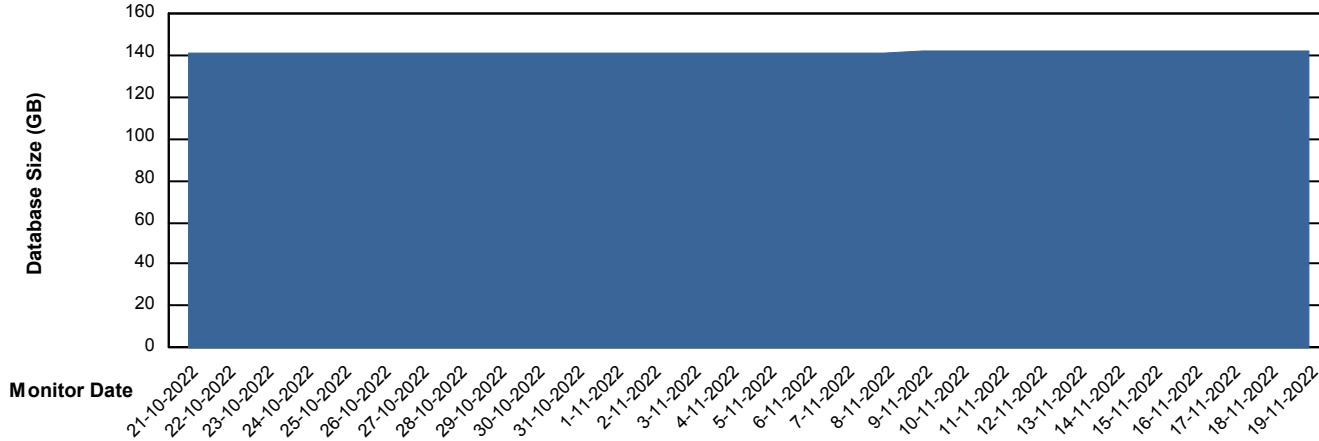

DATABASE SIZE AUJ Prod. BI DB (PABSBI1 server)

Database growth over last month