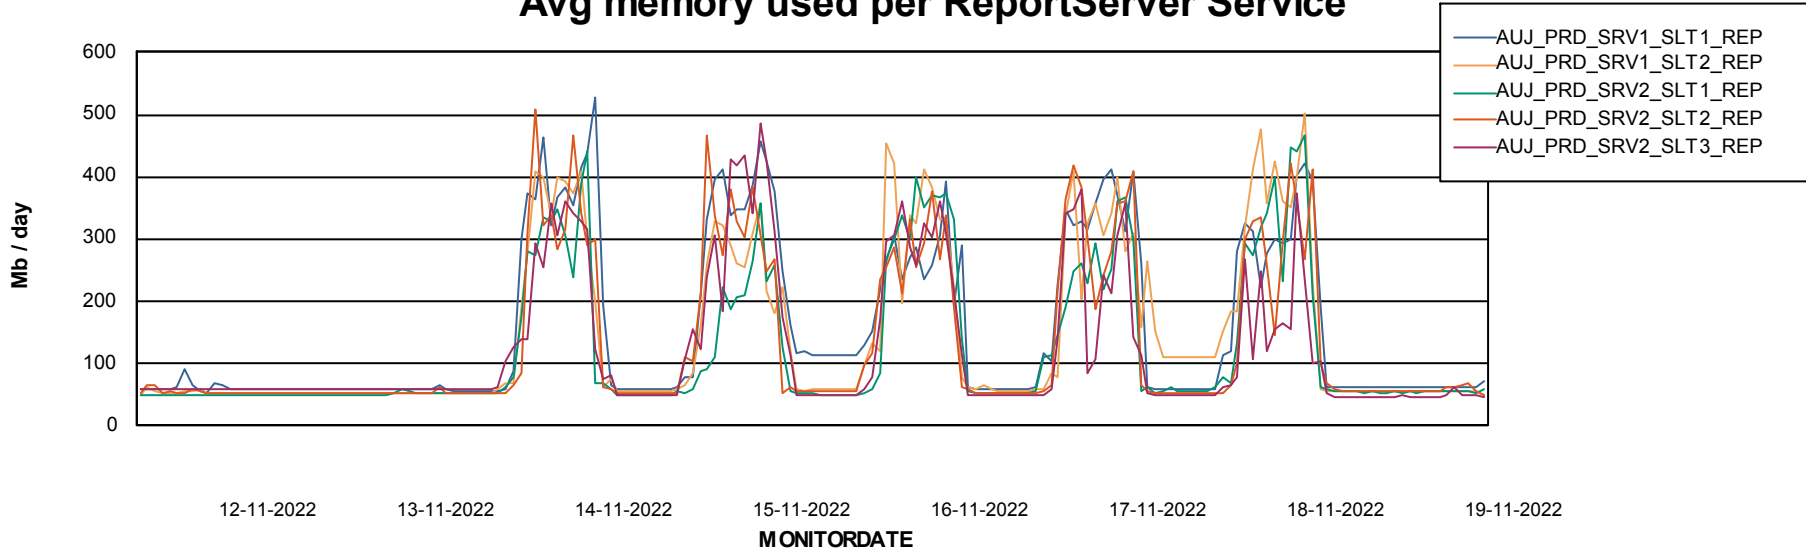

ABSSolute Application ReportServer Services

Avg memory used per ReportServer Service