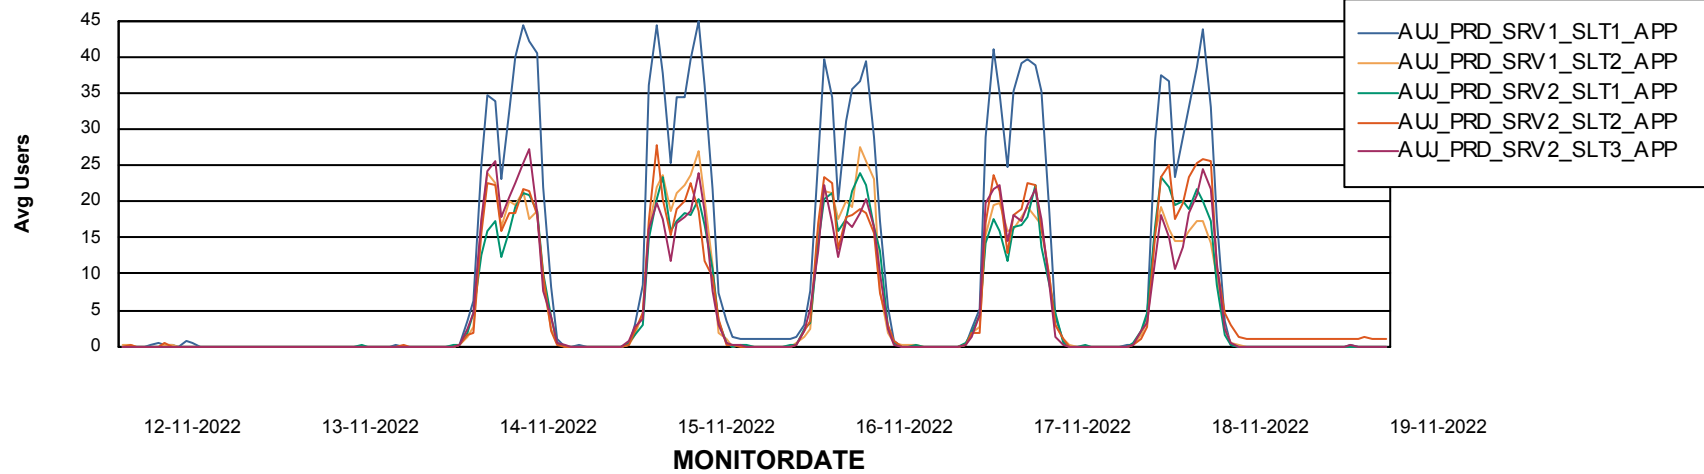

Weekly SLA Customer Report

Customer AUJ Production
Database ID 41

ABSSolute Application Server Services

Avg memory used per ABS Server Service

Avg users per day per ABS server

Weekly SLA Customer Report

Customer AUJ Production
Database ID 41