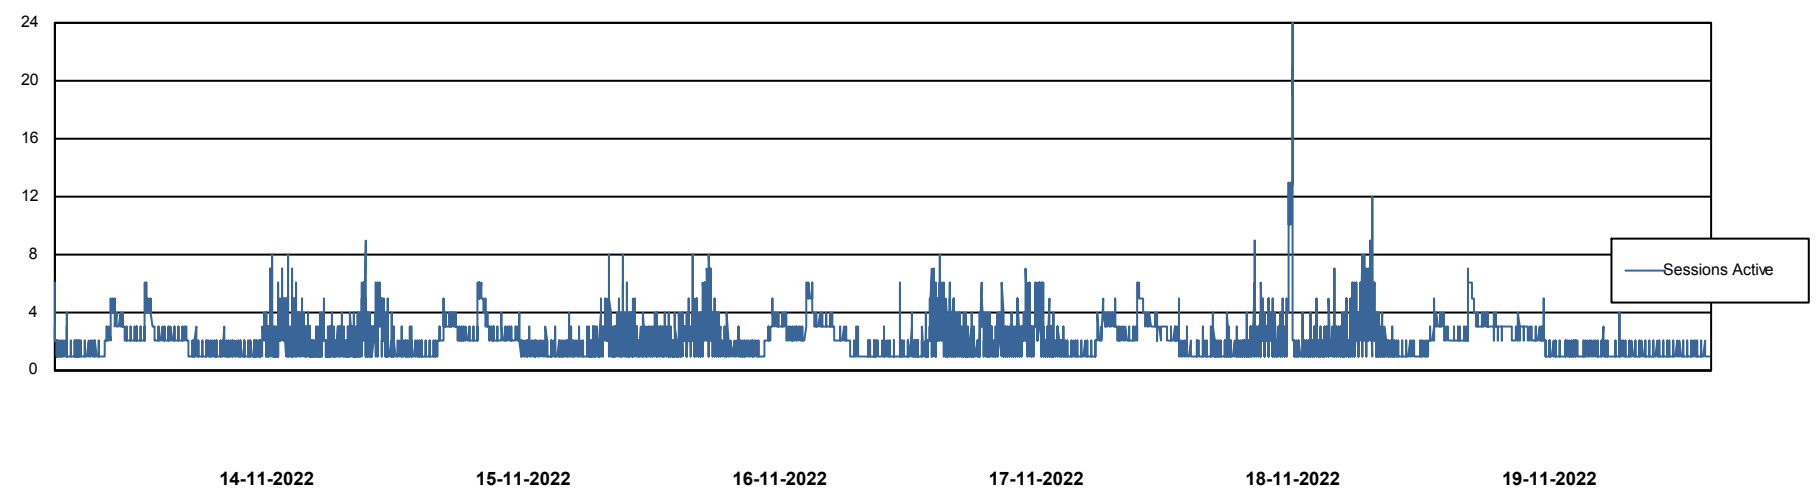

Weekly SLA Customer Report

Customer AUJ Production
Database ID 41

Database Performance AUJ Prod. BI DB (PABSBI1 server)

Weekly SLA Customer Report

Customer AUJ Production
Database ID 41

Database Performance AUJ_DB1_Primary