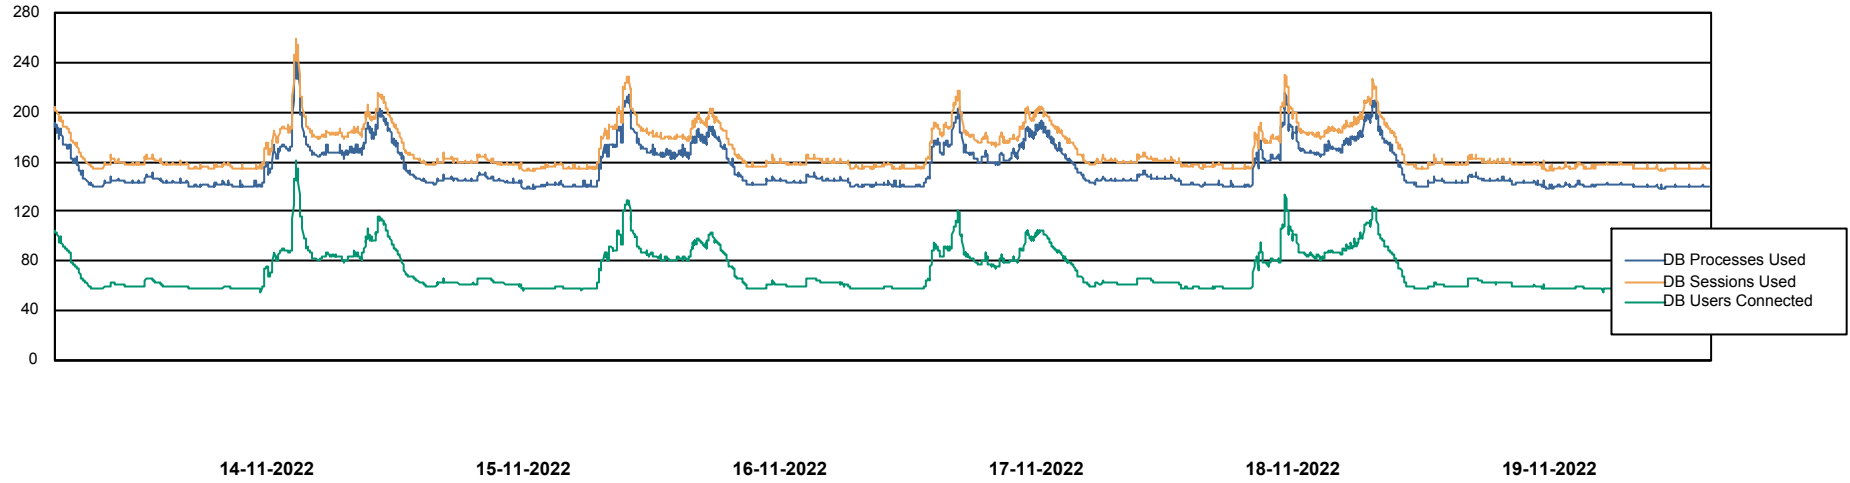

Weekly SLA Customer Report

Customer AUJ Production
Database ID 41

Database Performance AUJ Prod. BI DB (PABSBI1 server)

Weekly SLA Customer Report

Customer AUJ Production
Database ID 41

Database Performance AUJ_DB1_Primary