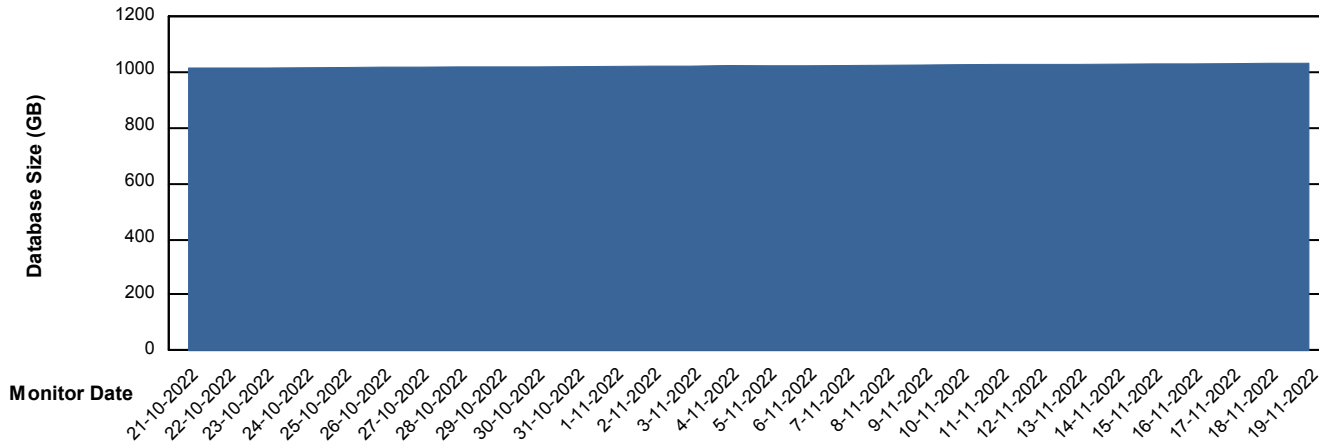

Weekly SLA Customer Report

Customer AUJ Production
Database ID 41

DATABASE SIZE AUJ Prod. BI DB (PABSBI1 server)

Database growth over last month

DATABASE SIZE AUJ_DB1_Primary

Database growth over last month