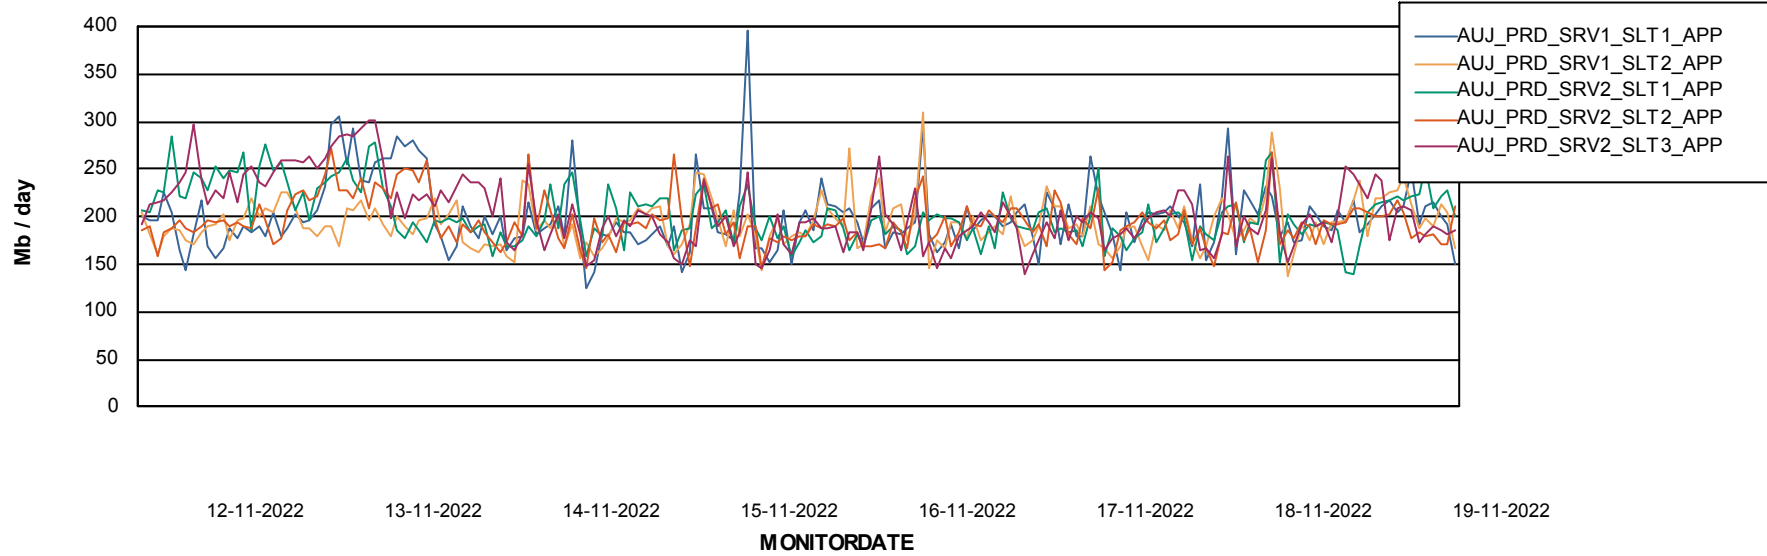

ABSSolute Application Server Services

Avg memory used per ABS Server Service