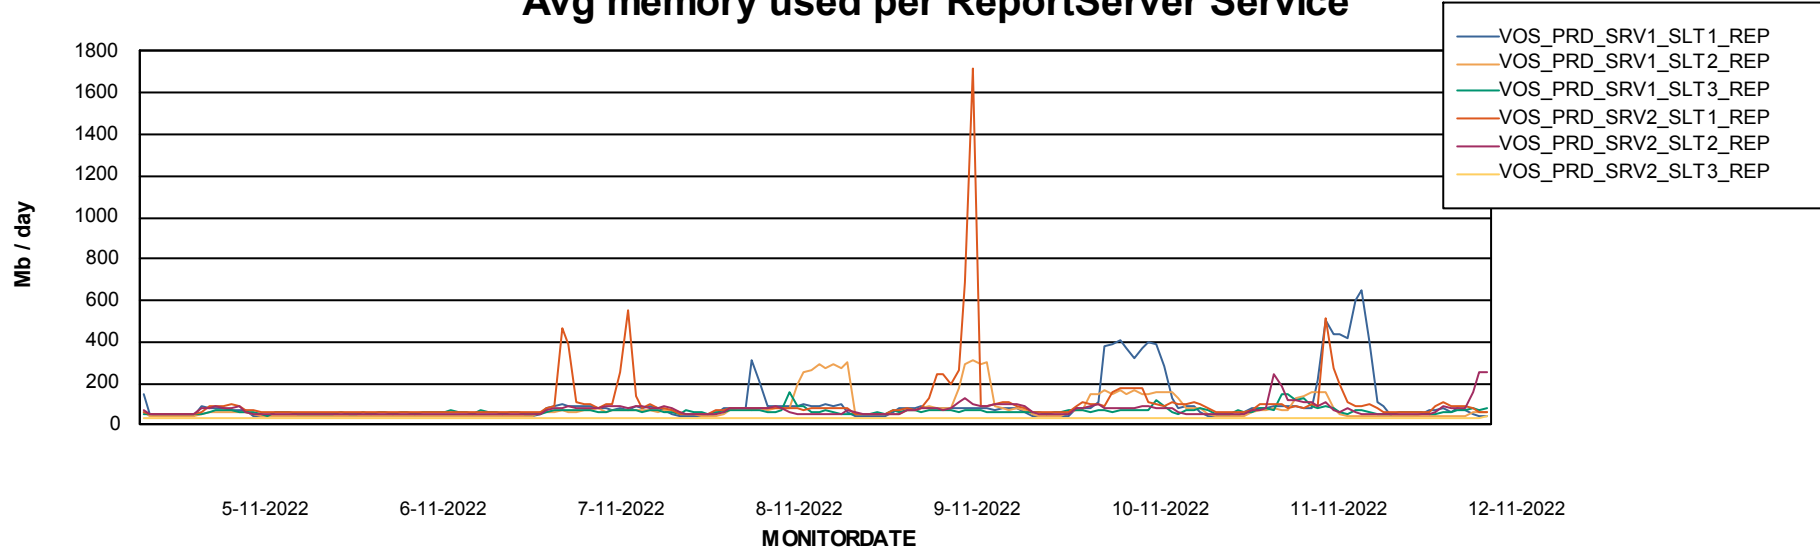

Avg users per day per ABS server

Weekly SLA Customer Report

Customer VOS_Production
Database ID 143

ABSSolute Application ReportServer Services

Avg memory used per ReportServer Service

Weekly SLA Customer Report