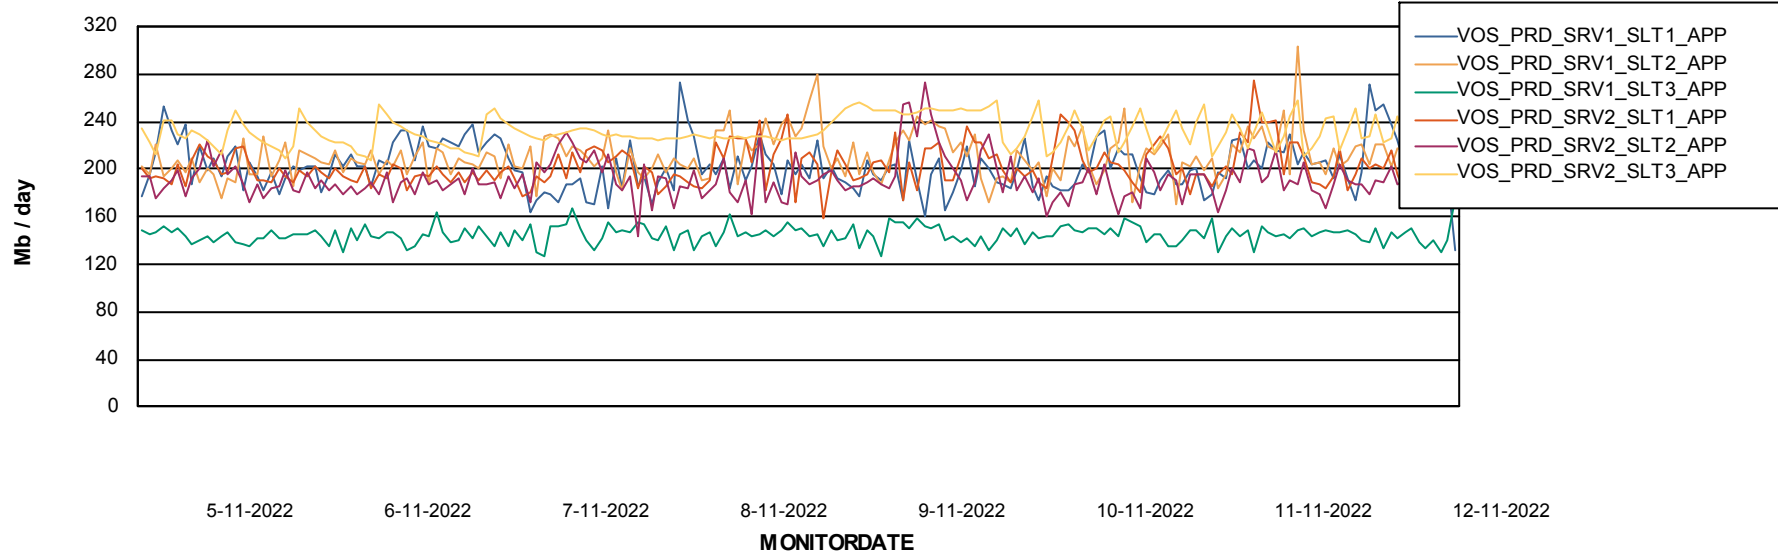

Standby Database Health VOS_Production

Recovery lag for last 7 days

Weekly SLA Customer Report

Customer VOS_Production
Database ID 143

ABSSolute Application Server Services

Avg memory used per ABS Server Service