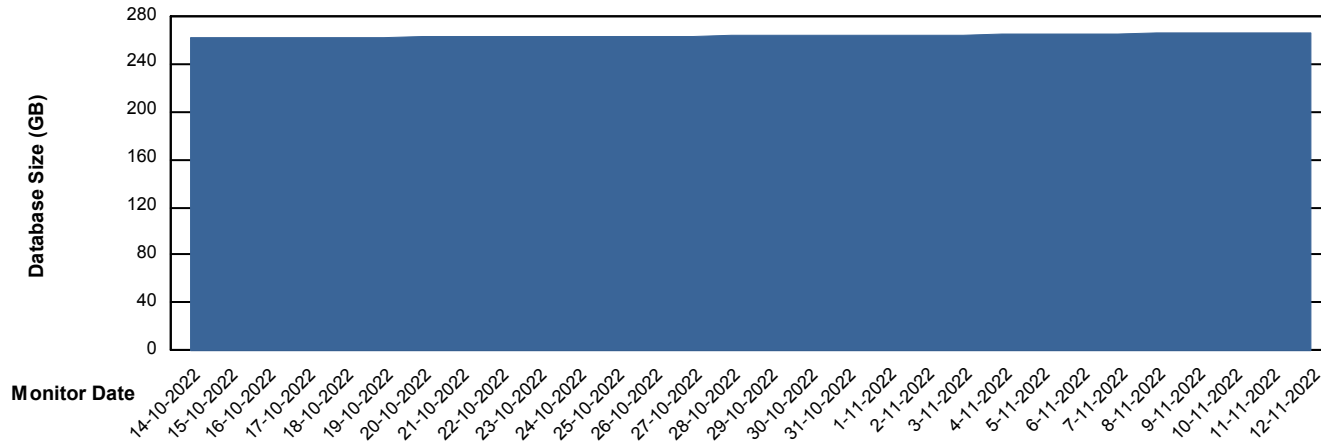

Customer VOS_Production
Database ID 143

Database Performance VOSDB_Standby

DB Processes Max 1,000

Weekly SLA Customer Report

Customer VOS_Production
Database ID 143

DATABASE SIZE VOSDB_BI

Database growth over last month

DATABASE SIZE VOSDB_Production

Database growth over last month

Weekly SLA Customer Report

Customer VOS_Production
Database ID 143

Database Tablespace VOSDB_BI

Date	Tablespace Name	Filesize (Gb)	Usedsize (Gb)	Percentage free
12-11-2022	ABSDATA	100	63	37
	INDX	112	94	16
11-11-2022	ABSDATA	100	62	38
	INDX	112	94	16
10-11-2022	ABSDATA	100	62	38
	INDX	112	94	16
9-11-2022	ABSDATA	100	62	38
	INDX	112	94	16
8-11-2022	ABSDATA	100	62	38
	INDX	112	94	16
7-11-2022	ABSDATA	100	62	38
	INDX	112	94	16
6-11-2022	ABSDATA	100	62	38
	INDX	112	94	16