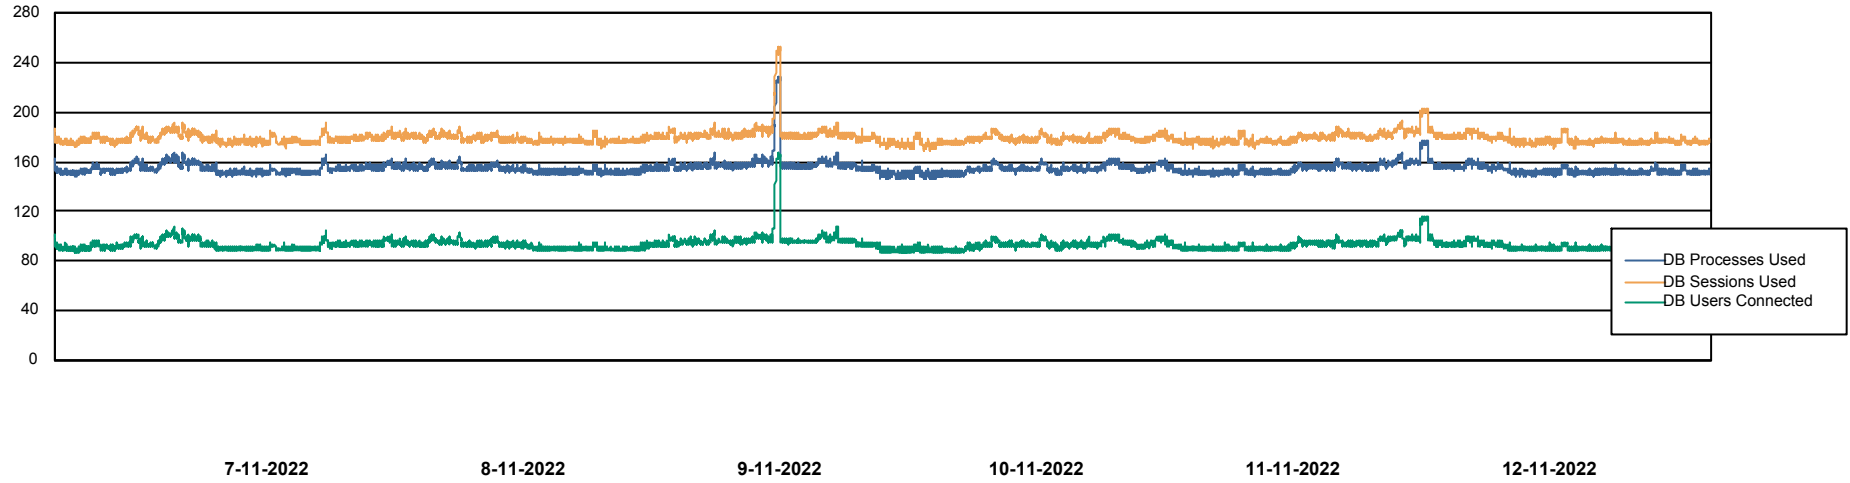

Weekly SLA Customer Report

Customer VOS_Production
Database ID 143

Database Performance VOSDB_BI

Weekly SLA Customer Report

Customer VOS_Production
Database ID 143

Database Performance VOSDB_Production

Weekly SLA Customer Report