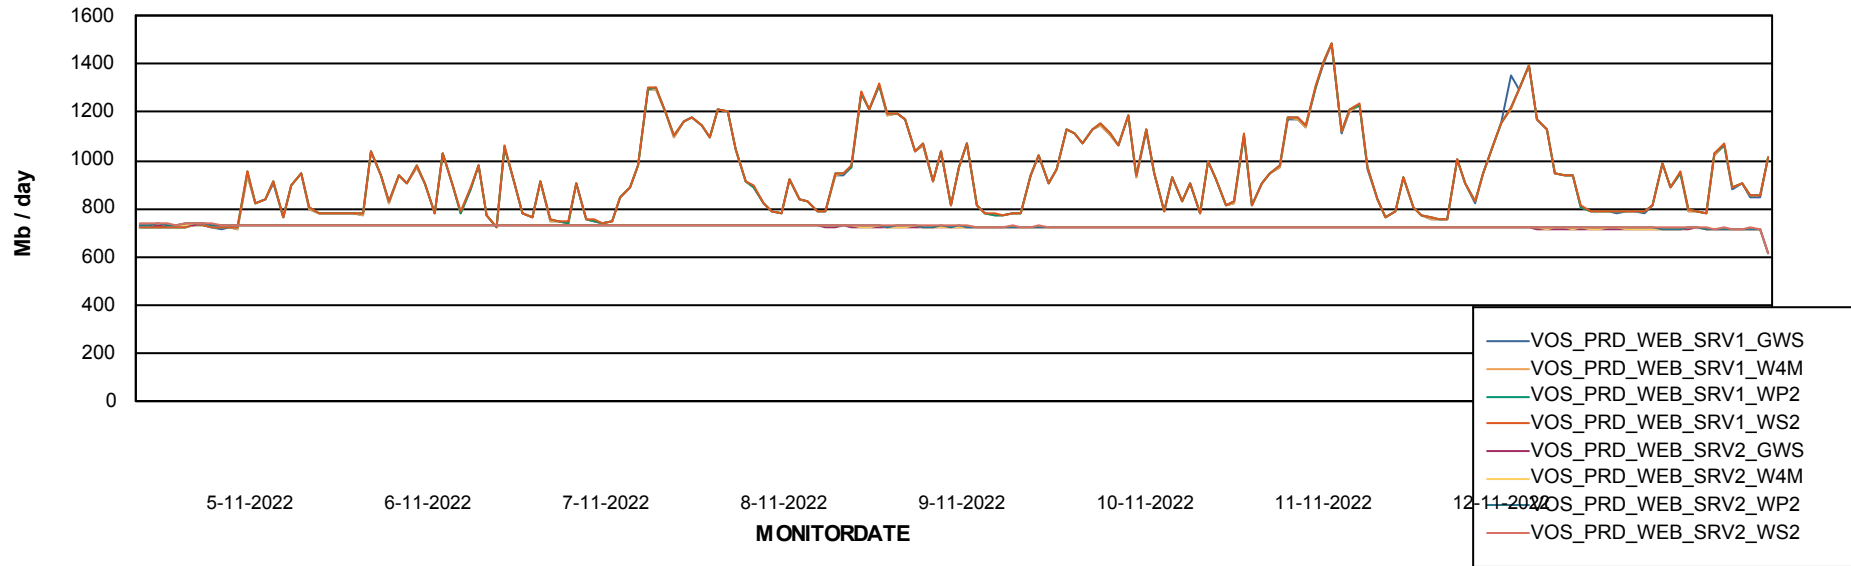

ABSolute Web Component Services

Avg memory used per ABS Web component