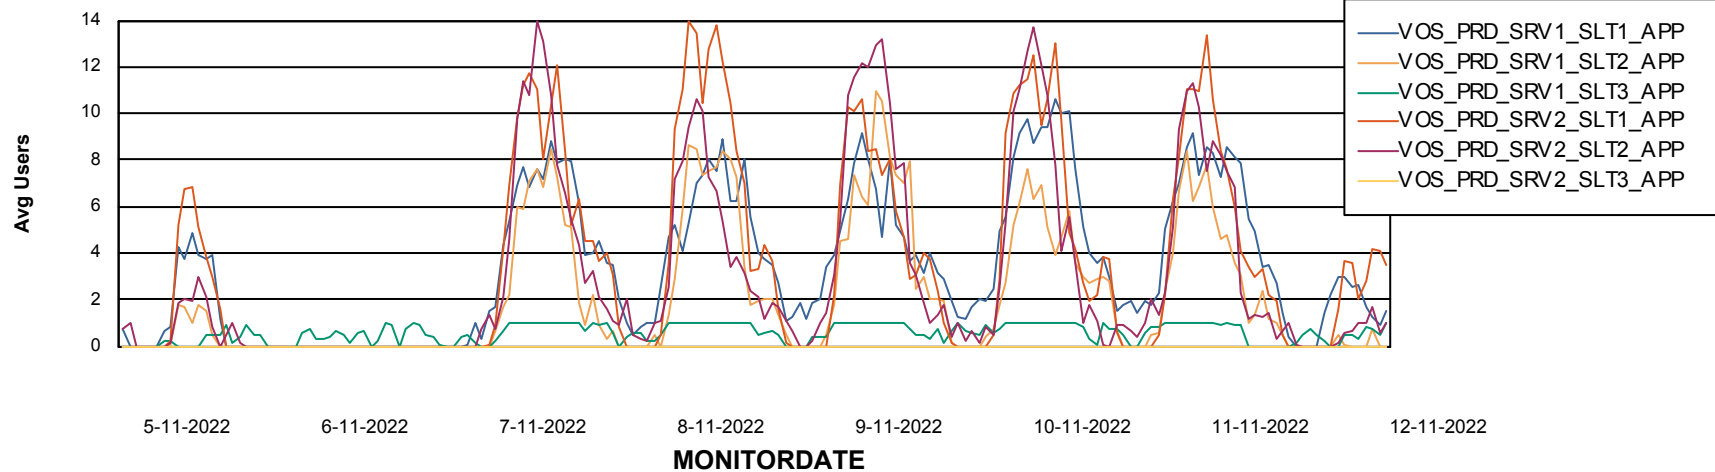

Avg users per day per ABS server