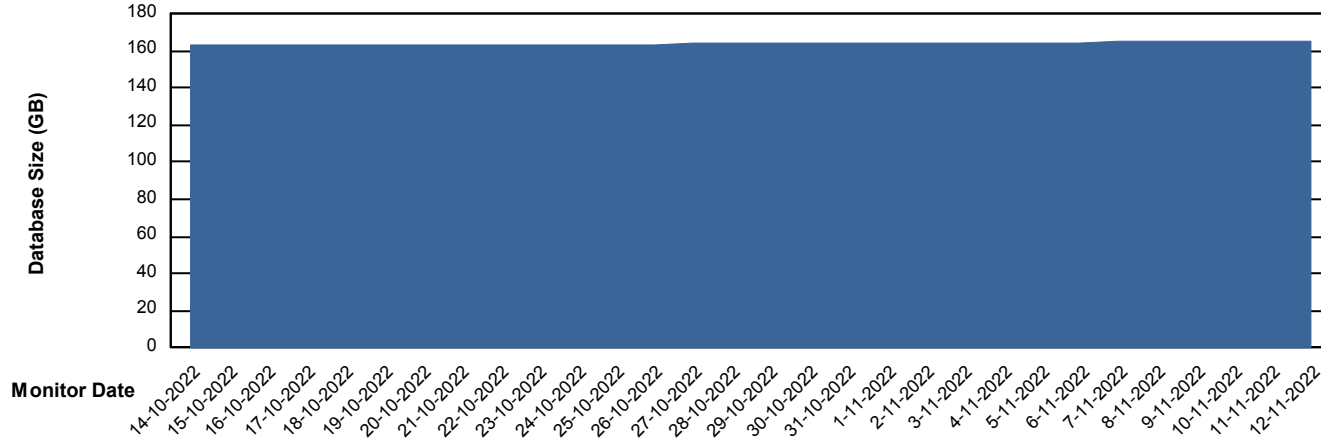

Customer VOS_Production
Database ID 143

Database Performance VOSDB_Standby

DB Processes Max 1,000

Weekly SLA Customer Report

Customer VOS_Production
Database ID 143

DATABASE SIZE VOSDB_BI

Database growth over last month