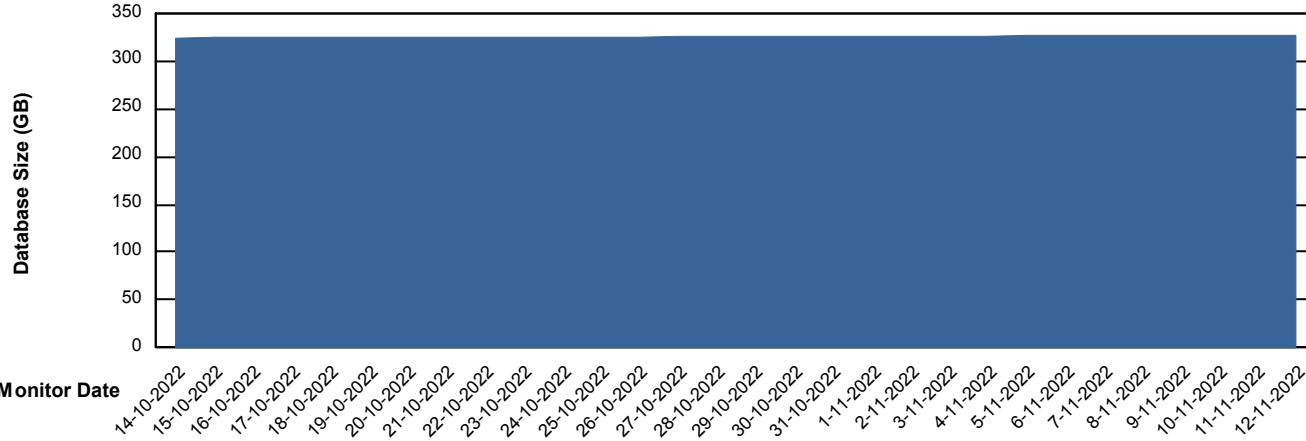

DATABASE SIZE VENDB_Production

Database growth over last month