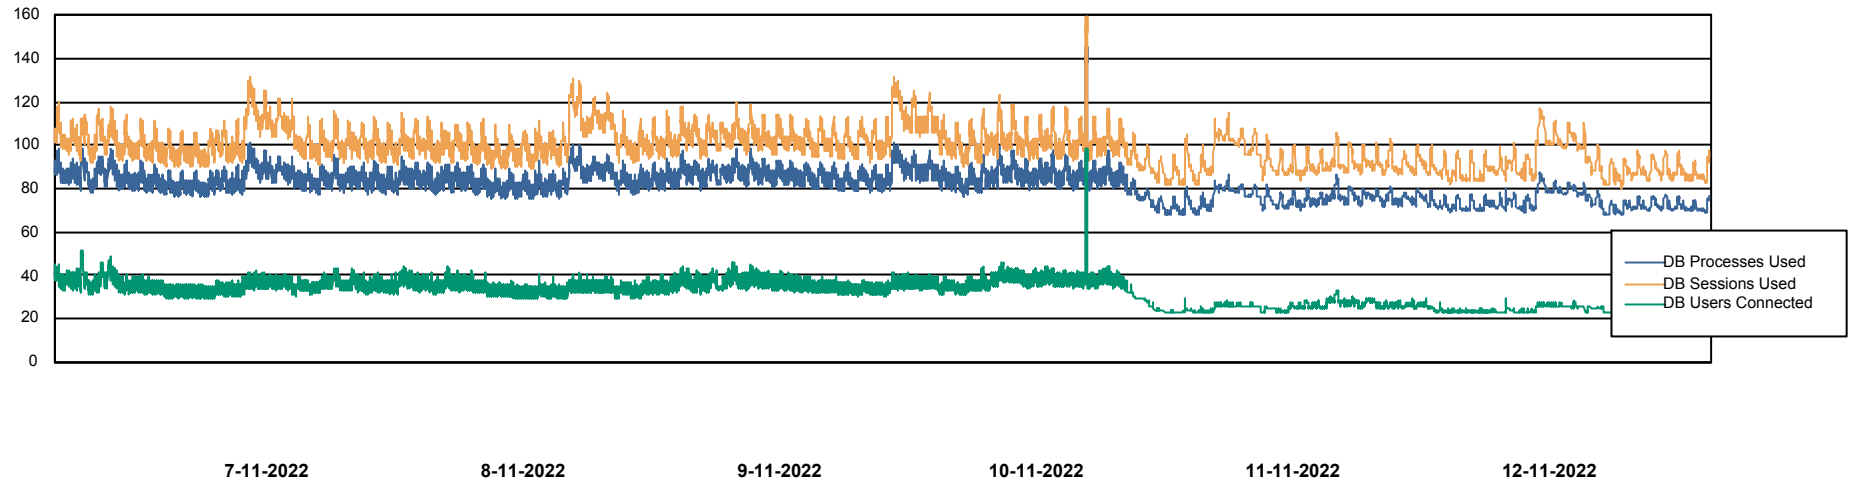

Database Performance VENDB_Production