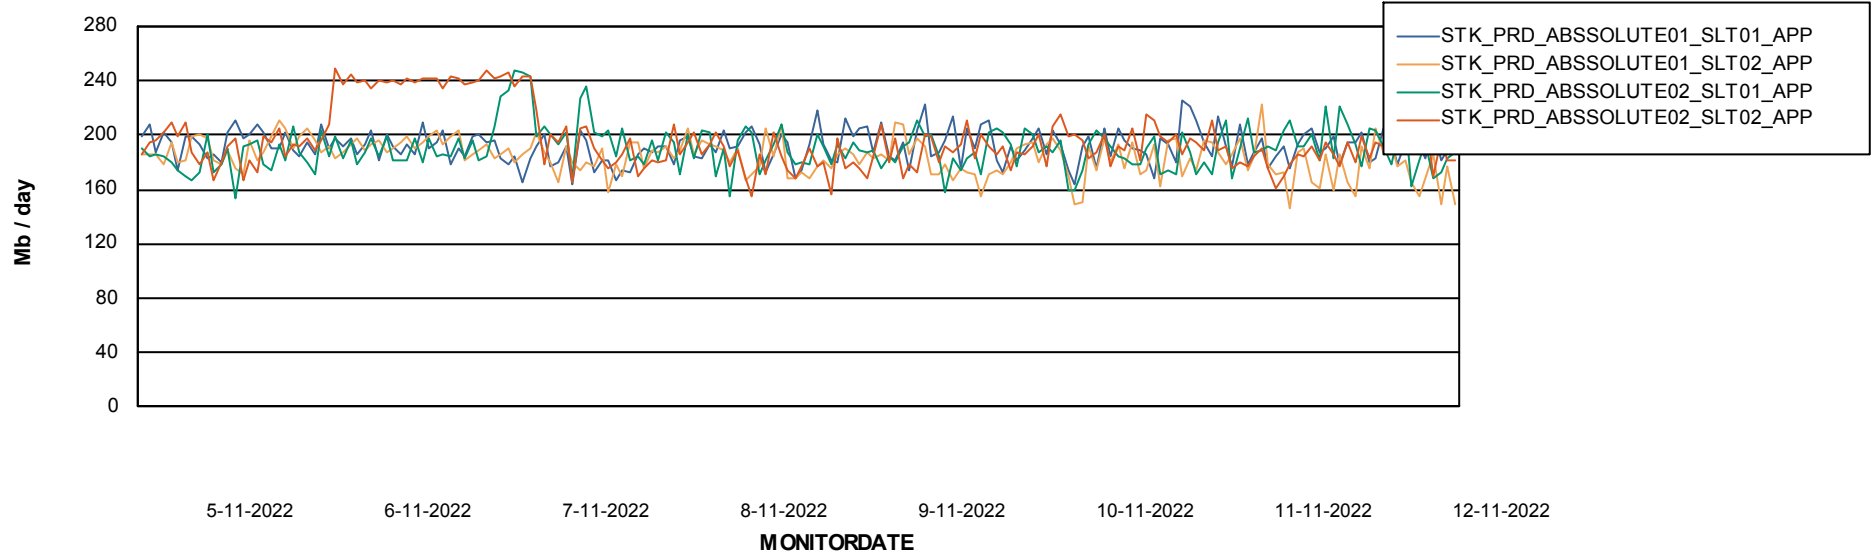

ABSSolute Application Server Services

Avg memory used per ABS Server Service