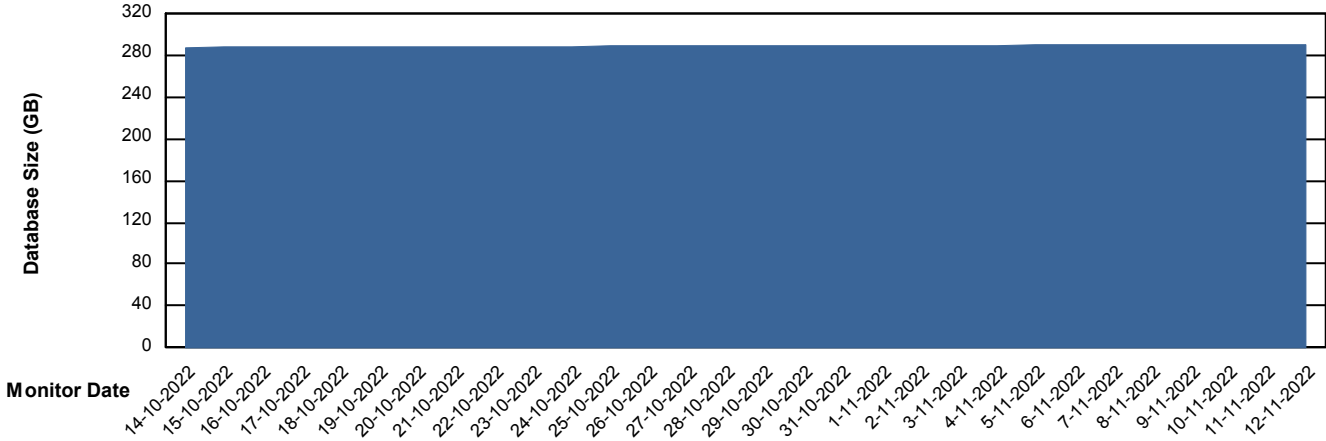

Weekly SLA Customer Report

Customer STK_Production
Database ID 82

Database Performance STKDB_Production

Weekly SLA Customer Report

Customer STK_Production
Database ID 82

Database Performance STKDB_Standby

DB Processes Max 1,000

Weekly SLA Customer Report

Customer STK_Production
 Database ID 82

DATABASE SIZE STKDB_Production

Database growth over last month

Database Tablespace STKDB_Production

Date	Tablespace Name	Filesize (Gb)	Usedsize (Gb)	Percentage free
12-11-2022	ABSDATA	200	114	43
	INDX	200	167	17
11-11-2022	ABSDATA	200	114	43
	INDX	200	167	17
10-11-2022	ABSDATA	200	114	43
	INDX	200	167	17
9-11-2022	ABSDATA	200	113	43
	INDX	200	167	17
8-11-2022	ABSDATA	200	113	43
	INDX	200	167	17
7-11-2022	ABSDATA	200	113	43
	INDX	200	167	17
6-11-2022	ABSDATA	200	113	43
	INDX	200	166	17