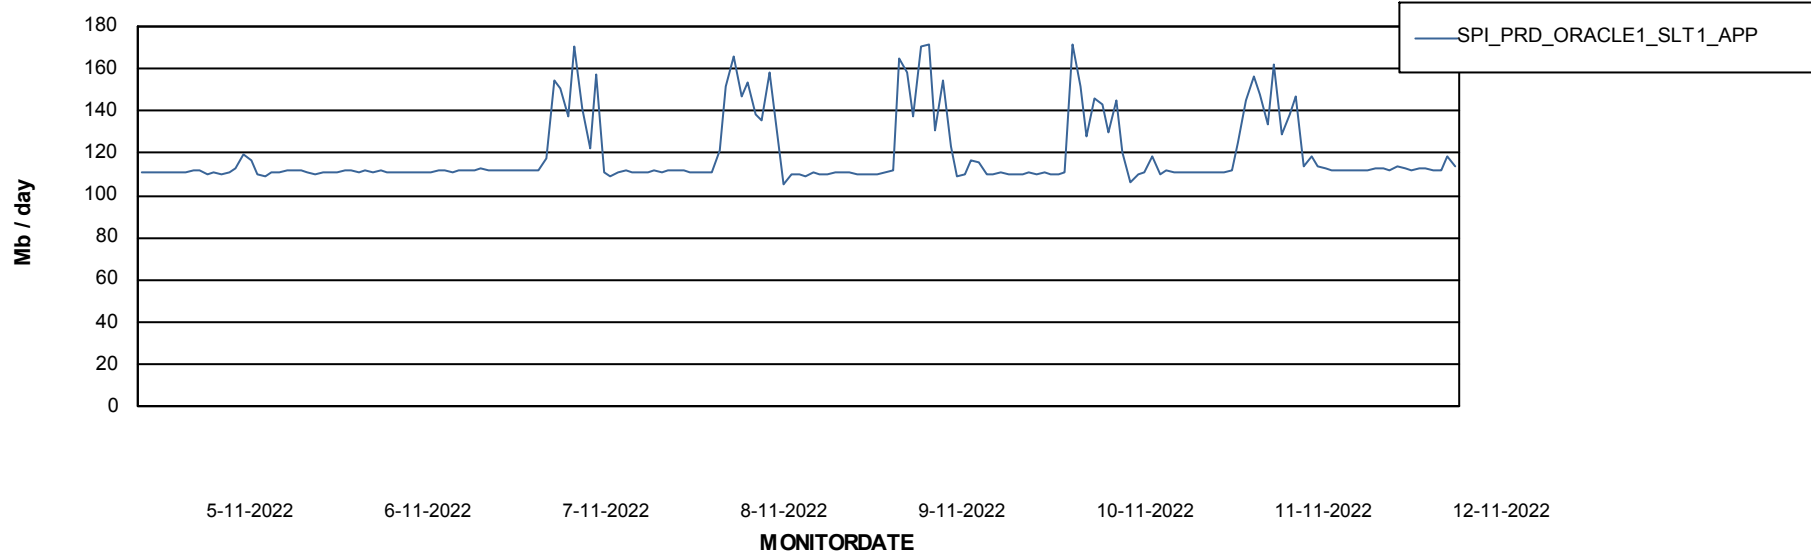

Weekly SLA Customer Report

Customer SPI_Production
Database ID 49

Database Performance SPIDB_Production

DB Processes Max 500

Weekly SLA Customer Report

Customer SPI_Production
Database ID 49

Database Performance SPIDB_Standby

DB Processes Max 500

Weekly SLA Customer Report

Customer SPI_Production
 Database ID 49

DATABASE SIZE SPIDB_Production

Database growth over last month

Database Tablespace SPIDB_Production

Date	Tablespace Name	Filesize (Gb)	Usedsize (Gb)	Percentage free
12-11-2022	ABSDATA	5	3	49
	INDX	8	4	47
11-11-2022	ABSDATA	5	3	49
	INDX	8	4	47
10-11-2022	ABSDATA	5	3	50
	INDX	8	4	47
9-11-2022	ABSDATA	5	3	50
	INDX	8	4	47
8-11-2022	ABSDATA	5	3	50
	INDX	8	4	47
7-11-2022	ABSDATA	5	3	50
	INDX	8	4	47
6-11-2022	ABSDATA	5	3	50
	INDX	8	4	47

Weekly SLA Customer Report

Customer SPI_Production
Database ID 49

ABSSolute Application Server Services

Avg memory used per ABS Server Service

Avg users per day per ABS server

Weekly SLA Customer Report

Customer SPI_Production
Database ID 49