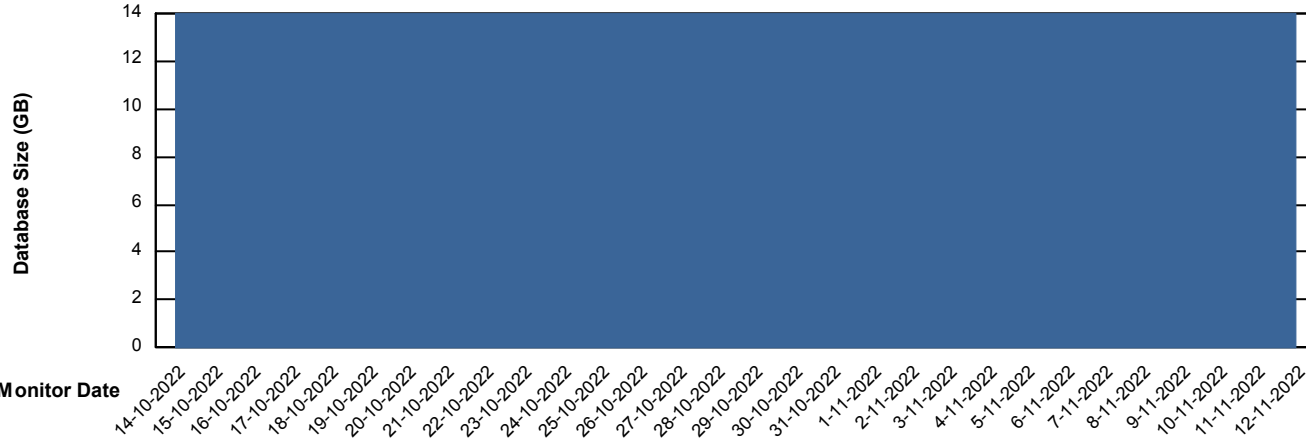

DB Processes Max 500

Weekly SLA Customer Report

Customer SPI_Production
 Database ID 49

DATABASE SIZE SPIDB_Production

Database growth over last month

Database Tablespace SPIDB_Production

Date	Tablespace Name	Filesize (Gb)	Usedsize (Gb)	Percentage free
12-11-2022	ABSDATA	5	3	49
	INDX	8	4	47
11-11-2022	ABSDATA	5	3	49
	INDX	8	4	47
10-11-2022	ABSDATA	5	3	50
	INDX	8	4	47
9-11-2022	ABSDATA	5	3	50
	INDX	8	4	47
8-11-2022	ABSDATA	5	3	50
	INDX	8	4	47
7-11-2022	ABSDATA	5	3	50
	INDX	8	4	47
6-11-2022	ABSDATA	5	3	50
	INDX	8	4	47