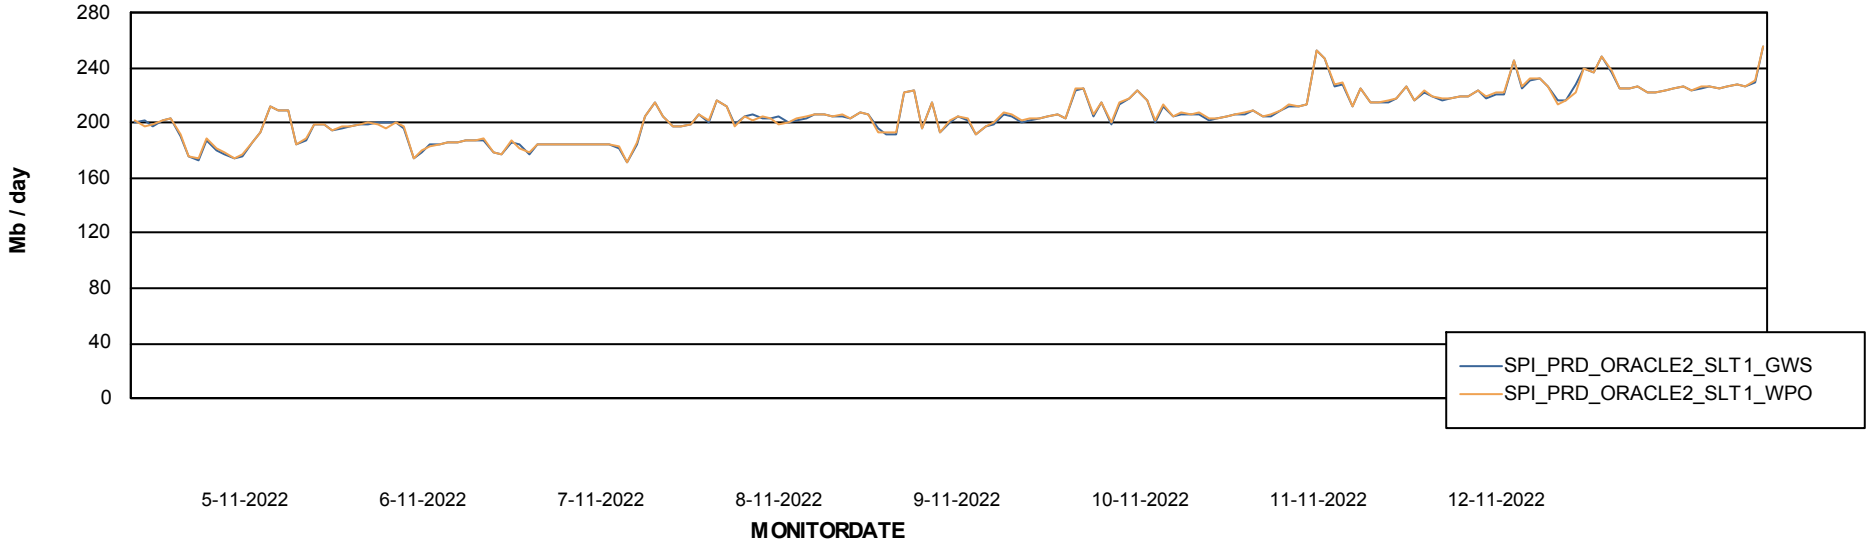

ABSSolute Application ReportServer Services

Avg memory used per ReportServer Service

Weekly SLA Customer Report

Customer SPI_Production
Database ID 49

ABSSolute Web Component Services

Avg memory used per ABS Web component