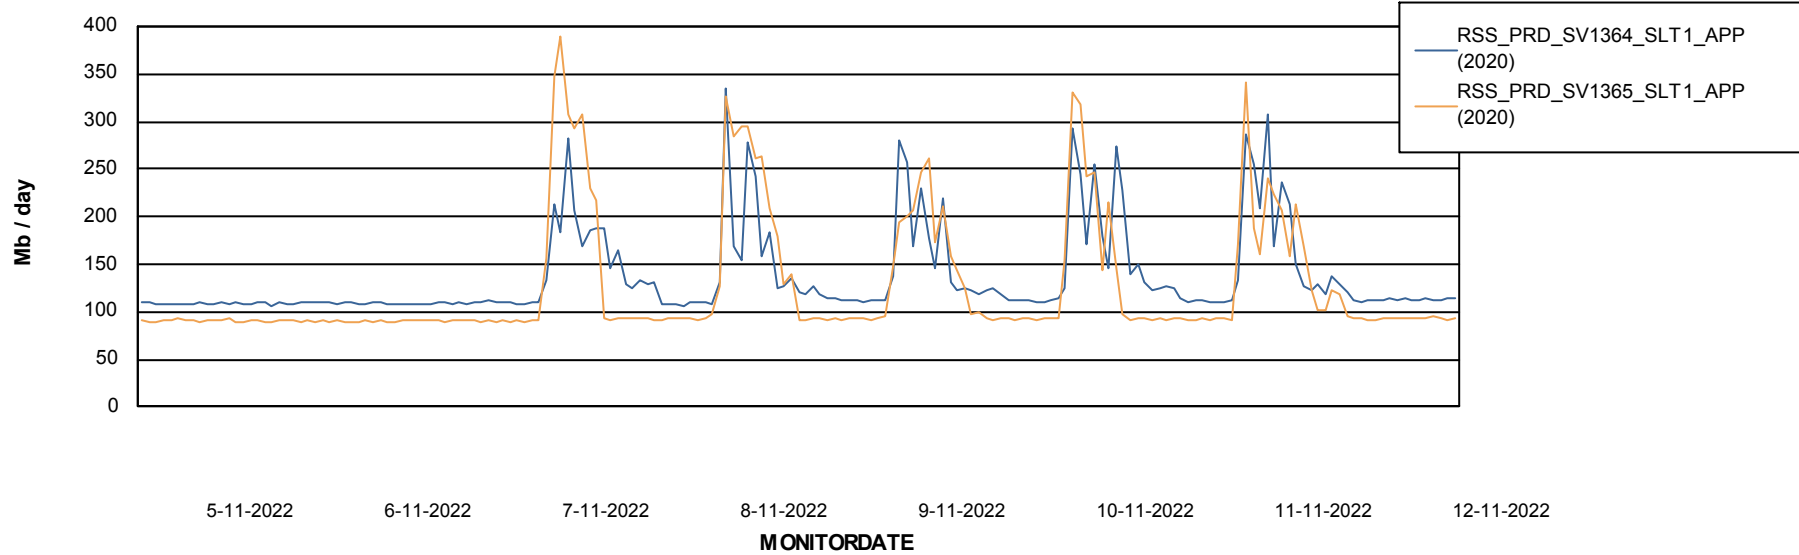

ABSSolute Application Server Services

Avg memory used per ABS Server Service