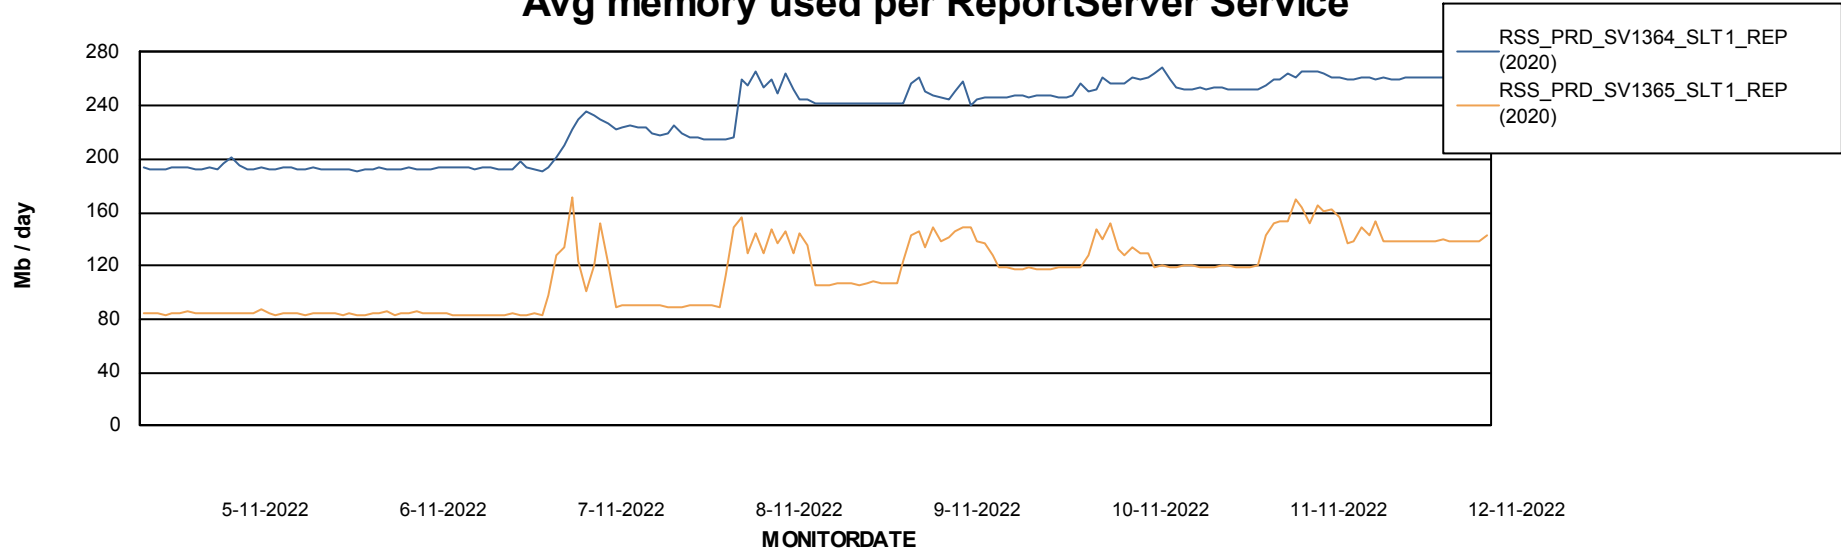

ABSSolute Application ReportServer Services

Avg memory used per ReportServer Service