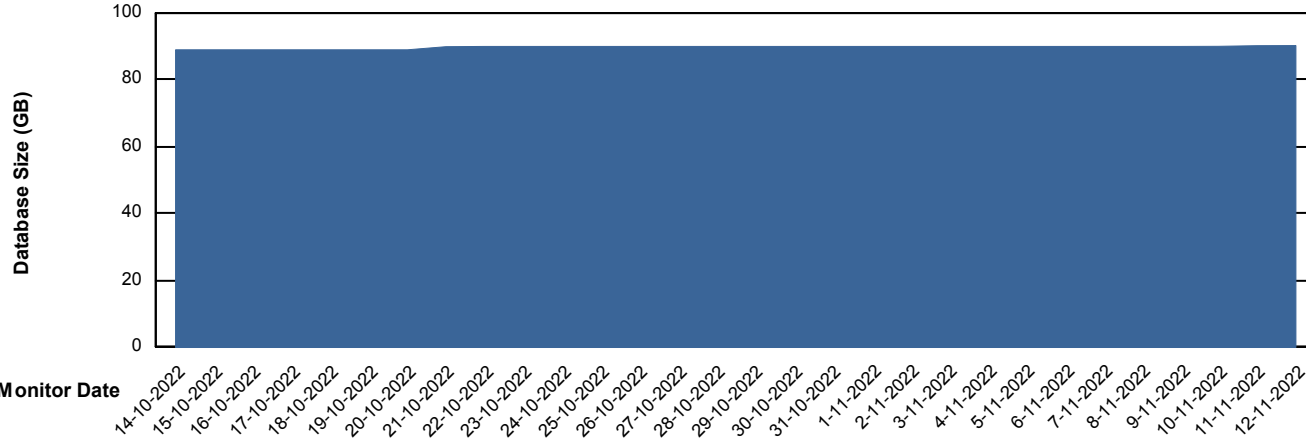

DATABASE SIZE RSS_DB_Primary (2020)

Database growth over last month

Database Tablespace RSS_DB_Primary (2020)

Date	Tablespace Name	Filesize (Gb)	Usedsize (Gb)	Percentage free
12-11-2022	ABSDATA	49	40	18
	INDX	58	48	17
11-11-2022	ABSDATA	49	40	18
	INDX	58	48	17
10-11-2022	ABSDATA	49	40	18
	INDX	58	48	17
9-11-2022	ABSDATA	49	40	18
	INDX	58	48	17
8-11-2022	ABSDATA	49	40	18
	INDX	58	48	17
7-11-2022	ABSDATA	49	40	18
	INDX	58	47	19
6-11-2022	ABSDATA	49	40	18
	INDX	58	47	19