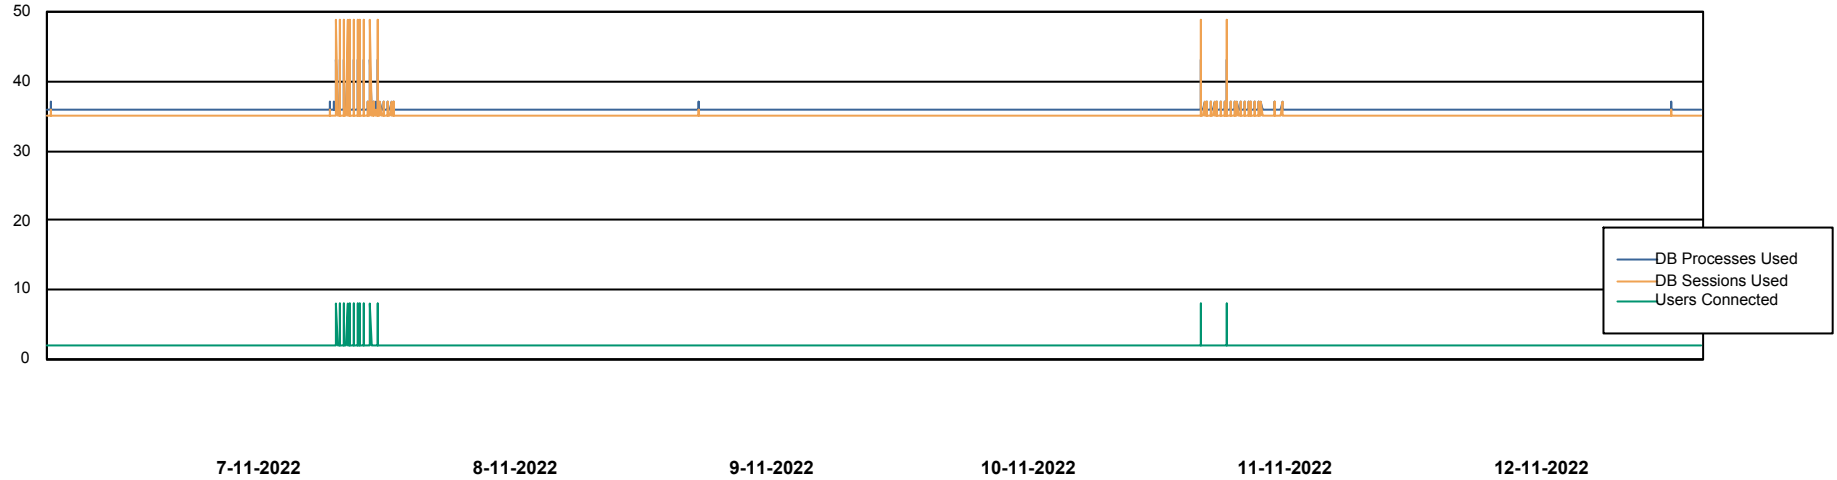

Database Performance RSS_DB_Standby (2020)

DB Processes Max 300
DB Sessions Max 472