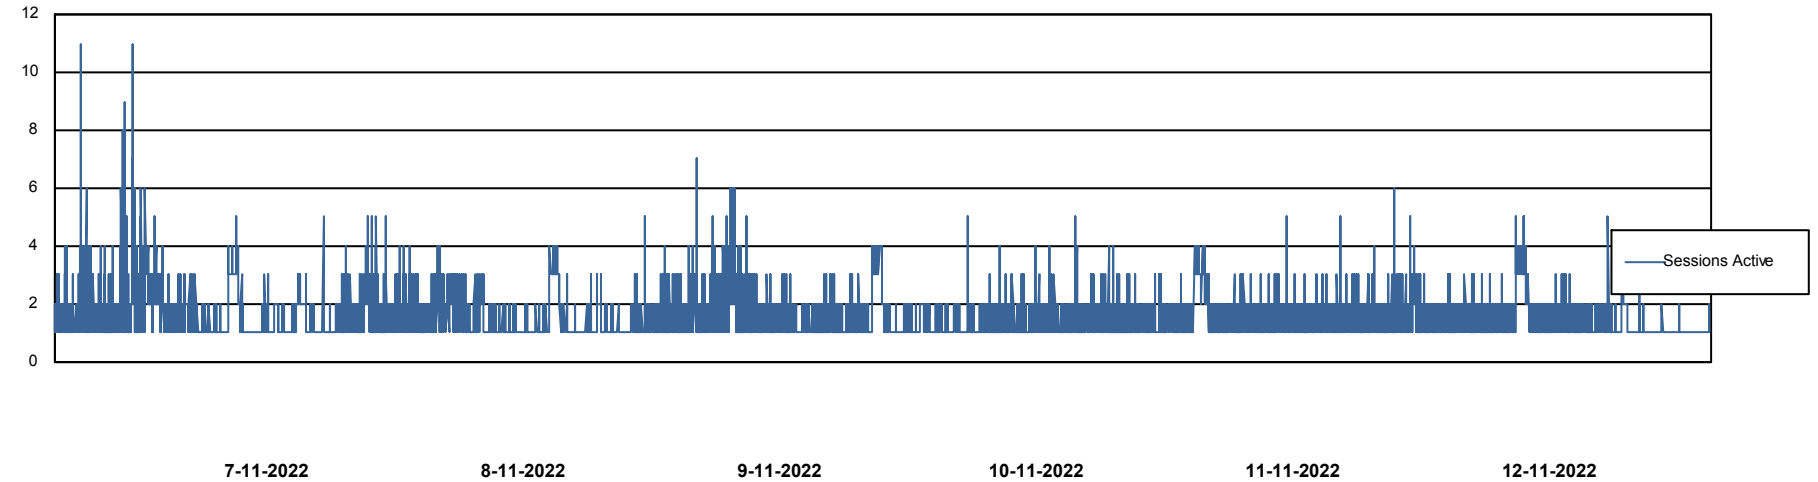

Harddisk Usage RFL_STB

	Free disk space on C: (%)	Total disk space on C: (Gb)	Used disk space on C: (Gb)	Free disk space on D: (%)	Total disk space on D: (Gb)	Used disk space on D: (Gb)	Free disk space on E: (%)	Total disk space on E: (Gb)	Used disk space on E: (Gb)	Free disk space on F: (%)
12-11-2022	25	195	146	72	559	156	34	559	366	80
11-11-2022	25	195	146	72	559	156	34	559	366	80
10-11-2022	25	195	147	72	559	156	34	559	366	80
9-11-2022	24	195	147	72	559	156	34	559	366	79
8-11-2022	25	195	147	72	559	156	34	559	366	80
7-11-2022	24	195	147	72	559	156	34	559	366	80
6-11-2022	25	195	147	72	559	156	34	559	366	81

Weekly SLA Customer Report

Customer RFL_Production
Database ID 36

Database Performance RFLDB_Production

Weekly SLA Customer Report

Customer RFL_Production
Database ID 36

Database Performance RFLDB_Standby

DB Processes Max 1,000