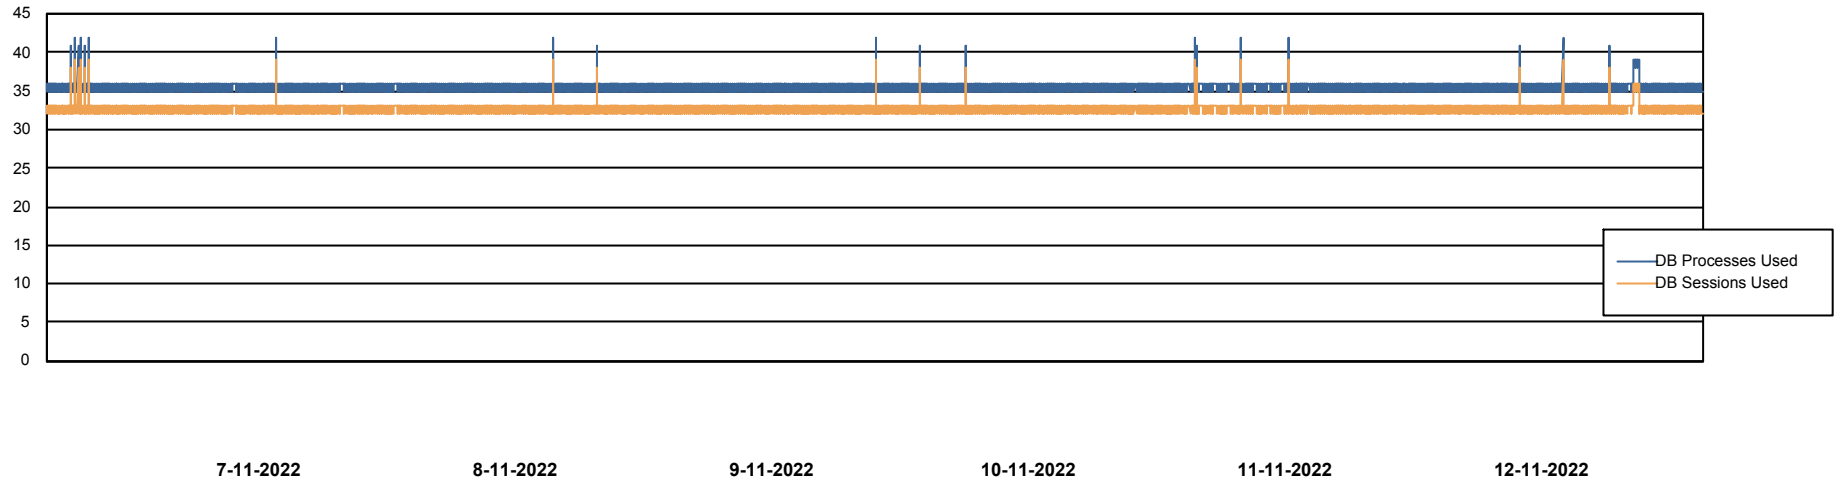

Weekly SLA Customer Report

Customer RFL_Production
Database ID 36

Database Performance RFLDB_Production

Weekly SLA Customer Report

Customer RFL_Production
Database ID 36

Database Performance RFLDB_Standby

DB Processes Max 1,000

Weekly SLA Customer Report

Customer RFL_Production
 Database ID 36

DATABASE SIZE RFLDB_Production

Database growth over last month

Database Tablespace RFLDB_Production

Date	Tablespace Name	Filesize (Gb)	Usedsize (Gb)	Percentage free
12-11-2022	ABSDATA	90	71	21
	INDX	225	186	18
11-11-2022	ABSDATA	90	71	21
	INDX	225	186	18
10-11-2022	ABSDATA	90	71	21
	INDX	225	185	18
9-11-2022	ABSDATA	90	71	21
	INDX	225	185	18
8-11-2022	ABSDATA	90	71	21
	INDX	225	185	18
7-11-2022	ABSDATA	90	71	21
	INDX	225	185	18
6-11-2022	ABSDATA	90	71	21
	INDX	225	185	18