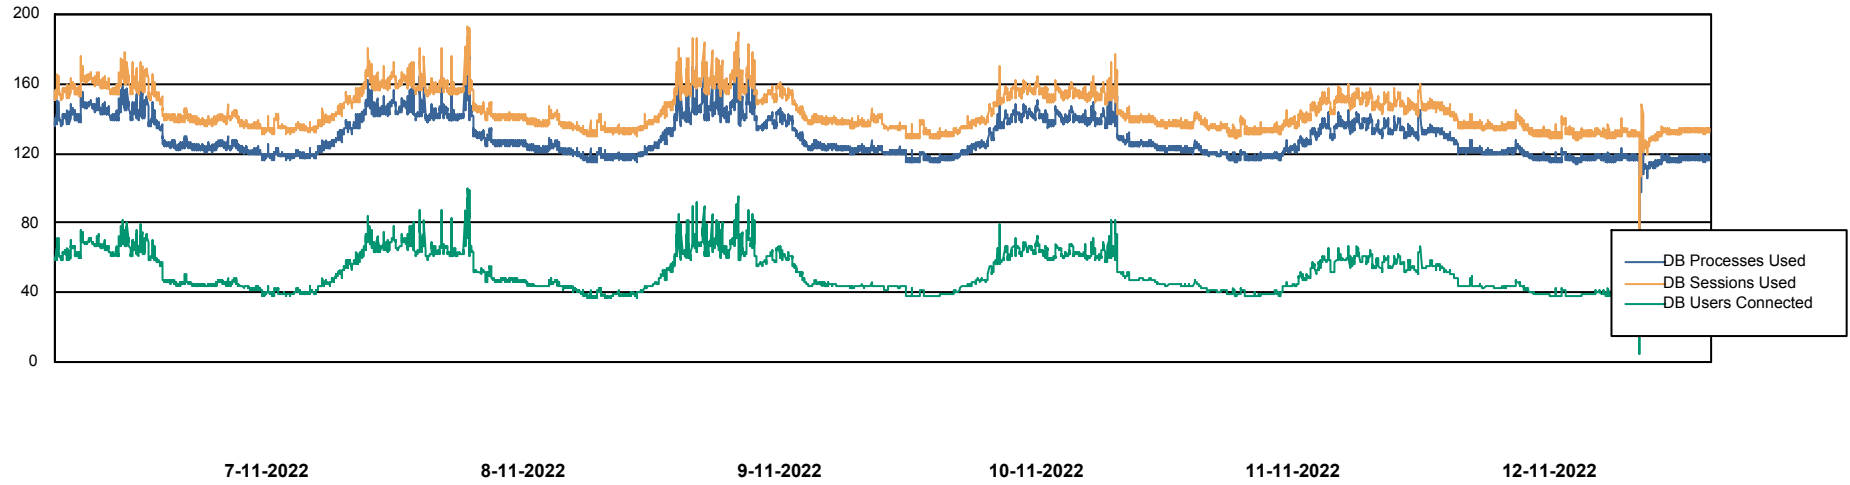

Harddisk Usage RFL_STB

	Free disk space on C: (%)	Total disk space on C: (Gb)	Used disk space on C: (Gb)	Free disk space on D: (%)	Total disk space on D: (Gb)	Used disk space on D: (Gb)	Free disk space on E: (%)	Total disk space on E: (Gb)	Used disk space on E: (Gb)	Free disk space on F: (%)
12-11-2022	25	195	146	72	559	156	34	559	366	80
11-11-2022	25	195	146	72	559	156	34	559	366	80
10-11-2022	25	195	147	72	559	156	34	559	366	80
9-11-2022	24	195	147	72	559	156	34	559	366	79
8-11-2022	25	195	147	72	559	156	34	559	366	80
7-11-2022	24	195	147	72	559	156	34	559	366	80
6-11-2022	25	195	147	72	559	156	34	559	366	81

Weekly SLA Customer Report

Customer RFL_Production
Database ID 36

Database Performance RFLDB_Production

Weekly SLA Customer Report

Customer RFL_Production
Database ID 36

Database Performance RFLDB_Standby

DB Processes Max 1,000