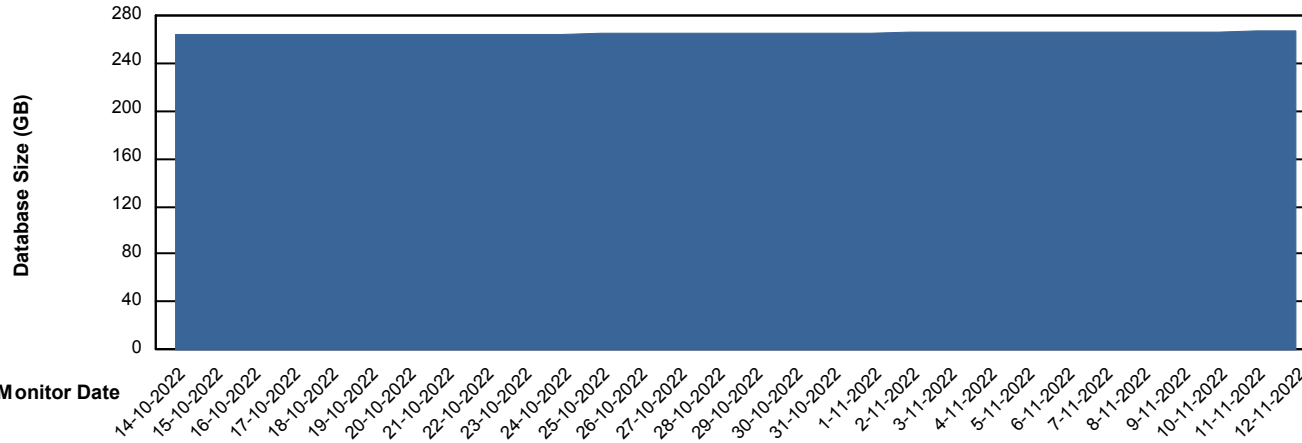

Weekly SLA Customer Report

Customer RFL_Production
Database ID 36

Database Performance RFLDB_Production

Weekly SLA Customer Report

Customer RFL_Production
Database ID 36

Database Performance RFLDB_Standby

DB Processes Max 1,000

Weekly SLA Customer Report

Customer RFL_Production
 Database ID 36

DATABASE SIZE RFLDB_Production

Database growth over last month

Database Tablespace RFLDB_Production

Date	Tablespace Name	Filesize (Gb)	Usedsize (Gb)	Percentage free
12-11-2022	ABSDATA	90	71	21
	INDX	225	186	18
11-11-2022	ABSDATA	90	71	21
	INDX	225	186	18
10-11-2022	ABSDATA	90	71	21
	INDX	225	185	18
9-11-2022	ABSDATA	90	71	21
	INDX	225	185	18
8-11-2022	ABSDATA	90	71	21
	INDX	225	185	18
7-11-2022	ABSDATA	90	71	21
	INDX	225	185	18
6-11-2022	ABSDATA	90	71	21
	INDX	225	185	18