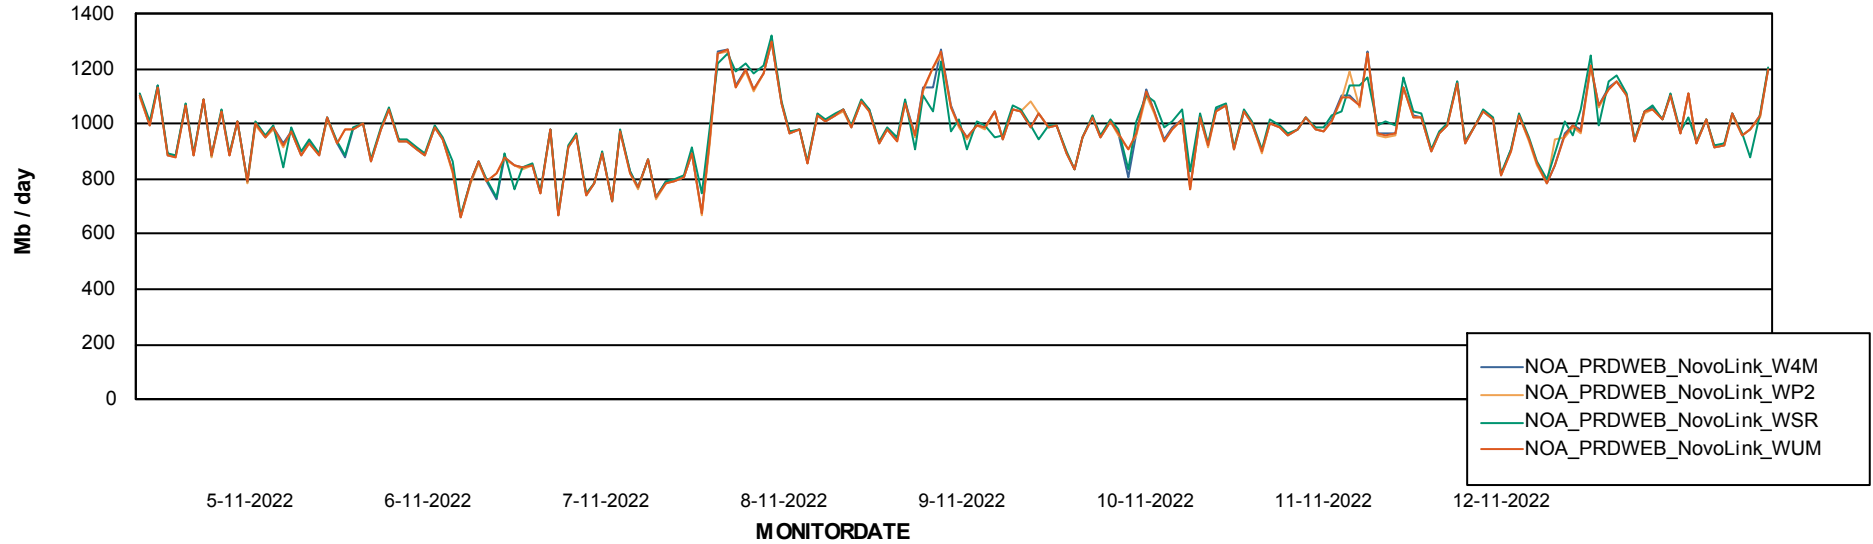

ABSolute Web Component Services

Avg memory used per ABS Web component