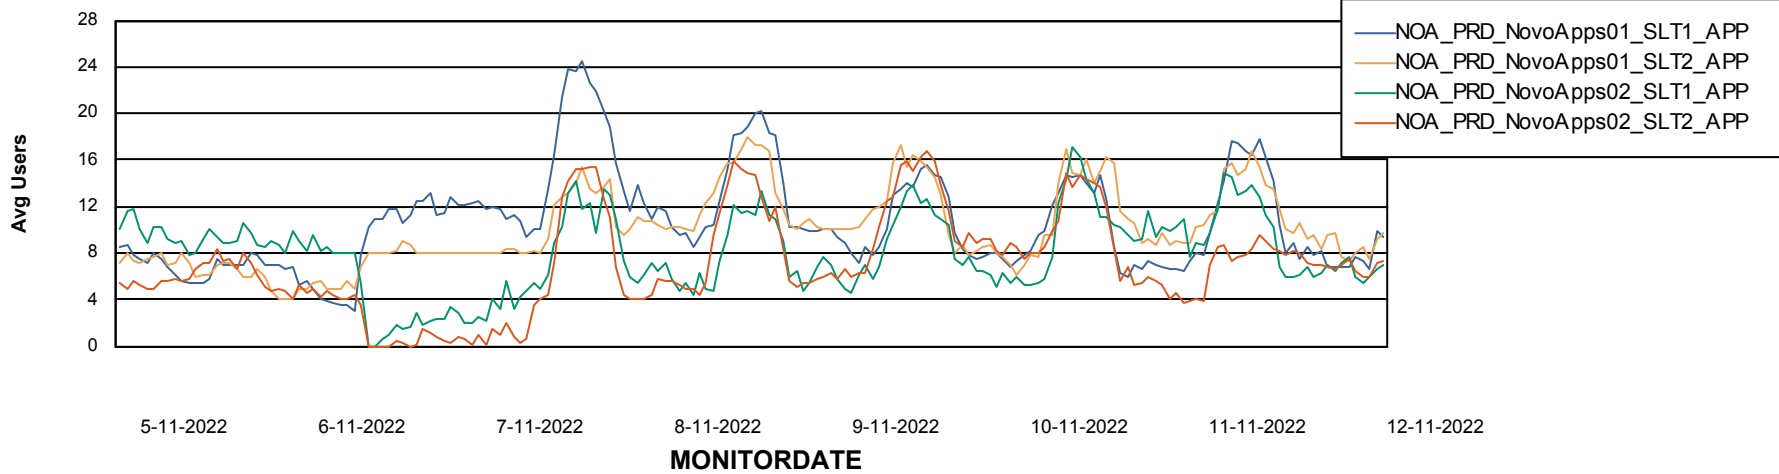

Weekly SLA Customer Report

Customer NOA_Production
Database ID 116

Standby Database Health NOA_Production

Recovery lag for last 7 days

Weekly SLA Customer Report

Customer NOA_Production
Database ID 116

ABSSolute Application Server Services

Avg memory used per ABS Server Service

Avg users per day per ABS server

Weekly SLA Customer Report

Customer NOA_Production
Database ID 116

ABSSolute Application ReportServer Services

Avg memory used per ReportServer Service