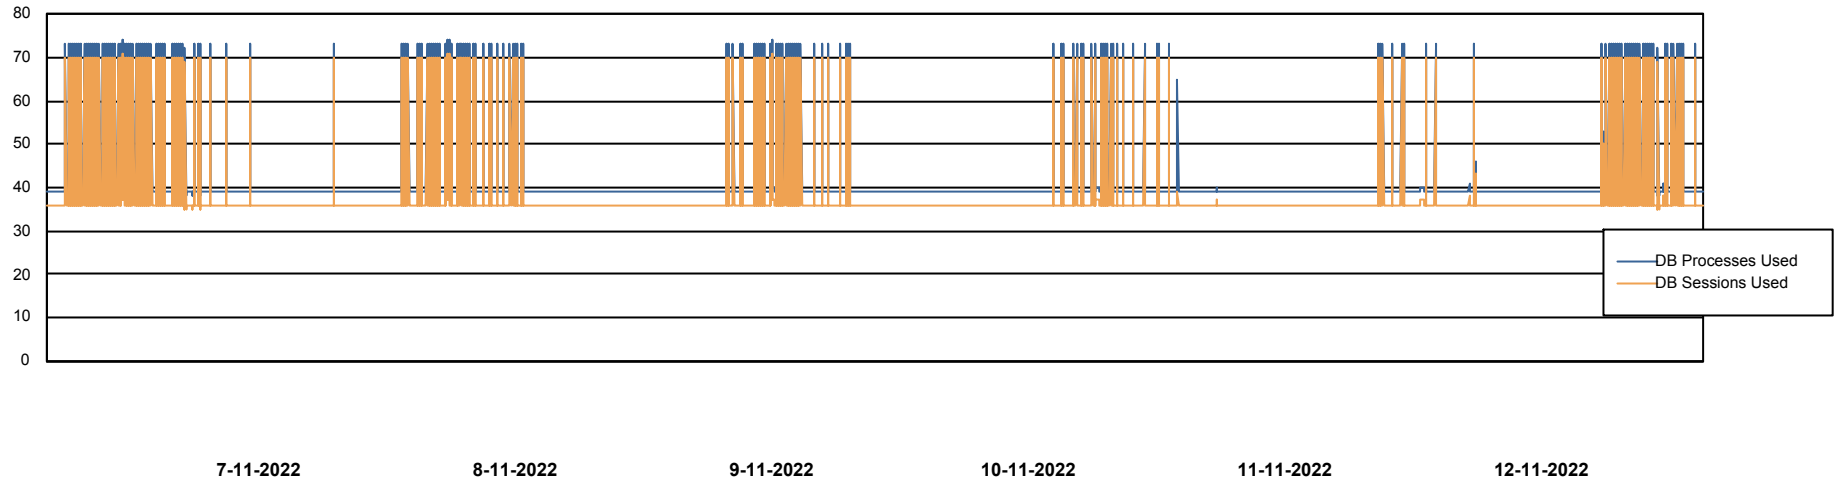

Weekly SLA Customer Report

Customer NIX_Production
Database ID 51

Database Performance NIXDB_BI

Weekly SLA Customer Report

Customer NIX_Production
Database ID 51

Database Performance NIXDB_Production

Weekly SLA Customer Report

Customer NIX_Production
Database ID 51

Database Performance NIXDB_Standby

DB Processes Max 300

Weekly SLA Customer Report

Customer NIX_Production
Database ID 51

DATABASE SIZE NIXDB_BI

Database growth over last month