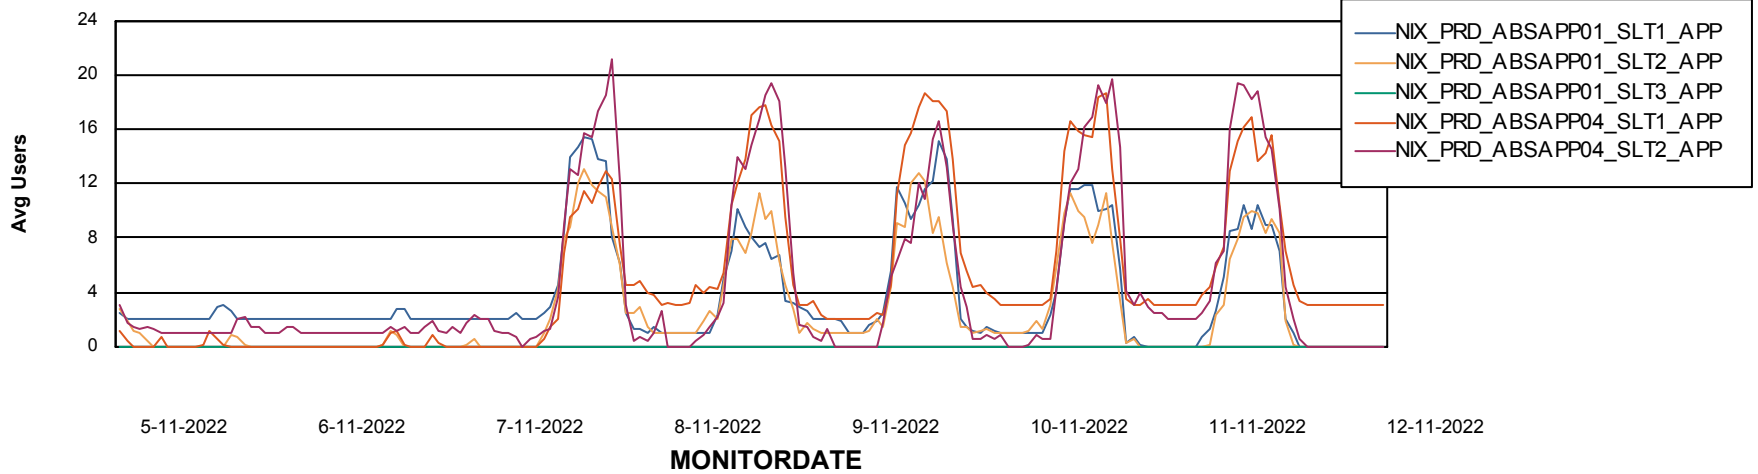

Avg users per day per ABS server