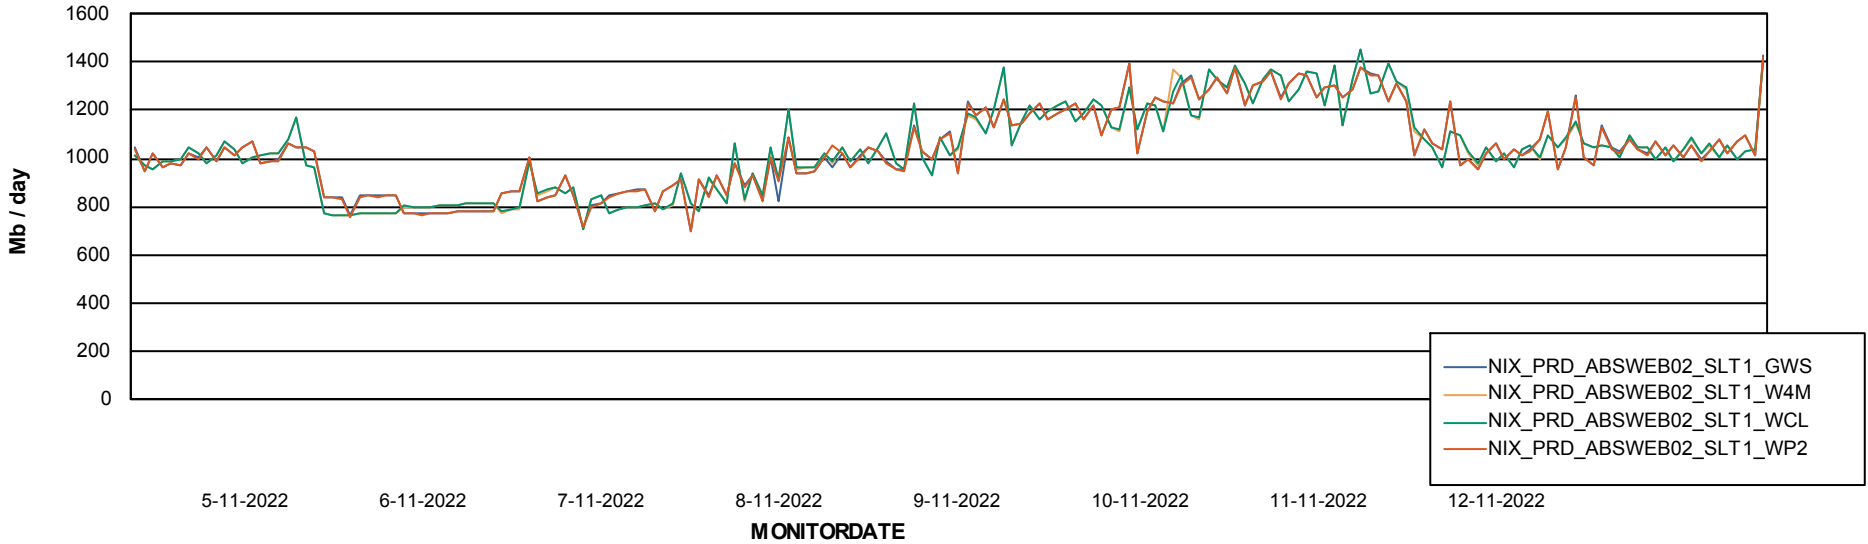

ABSSolute Web Component Services

Avg memory used per ABS Web component