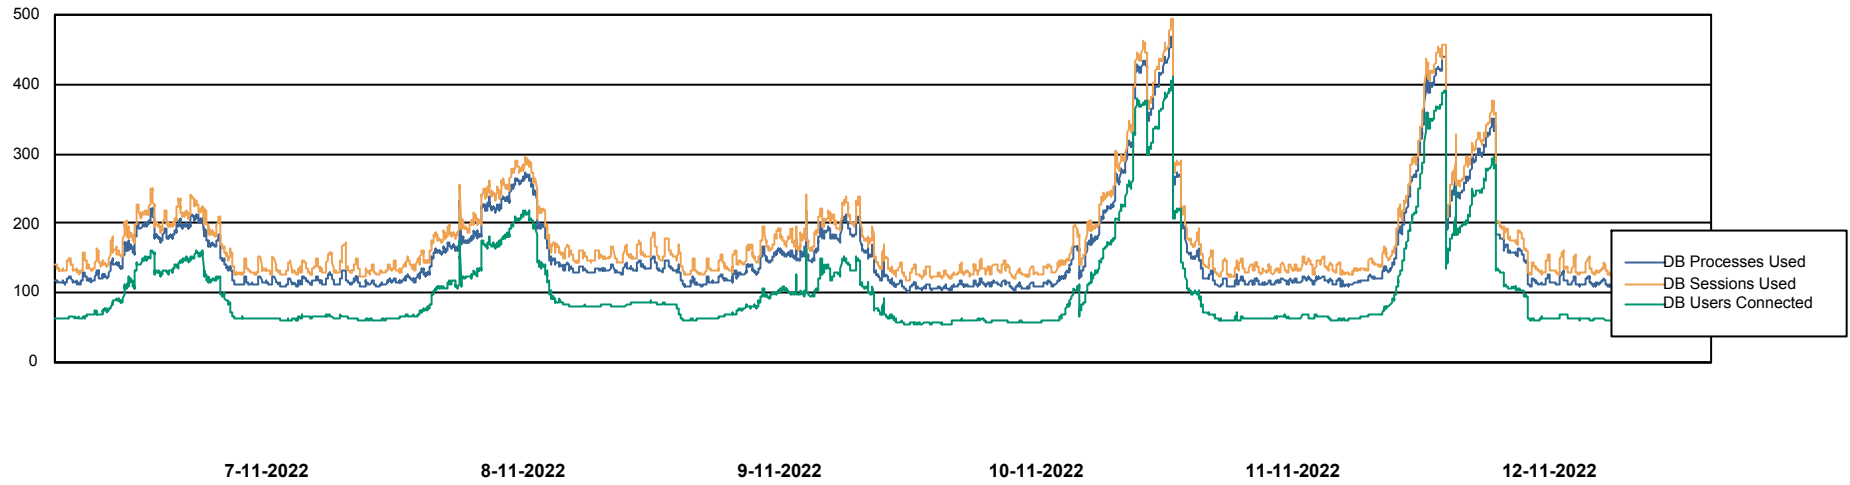

Weekly SLA Customer Report

Customer NIX_Production
Database ID 51

Database Performance NIXDB_BI

Weekly SLA Customer Report

Customer NIX_Production
Database ID 51

Database Performance NIXDB_Production

Weekly SLA Customer Report

Customer NIX_Production
Database ID 51

Database Performance NIXDB_Standby

DB Processes Max 300

Weekly SLA Customer Report

Customer NIX_Production
Database ID 51

DATABASE SIZE NIXDB_BI

Database growth over last month