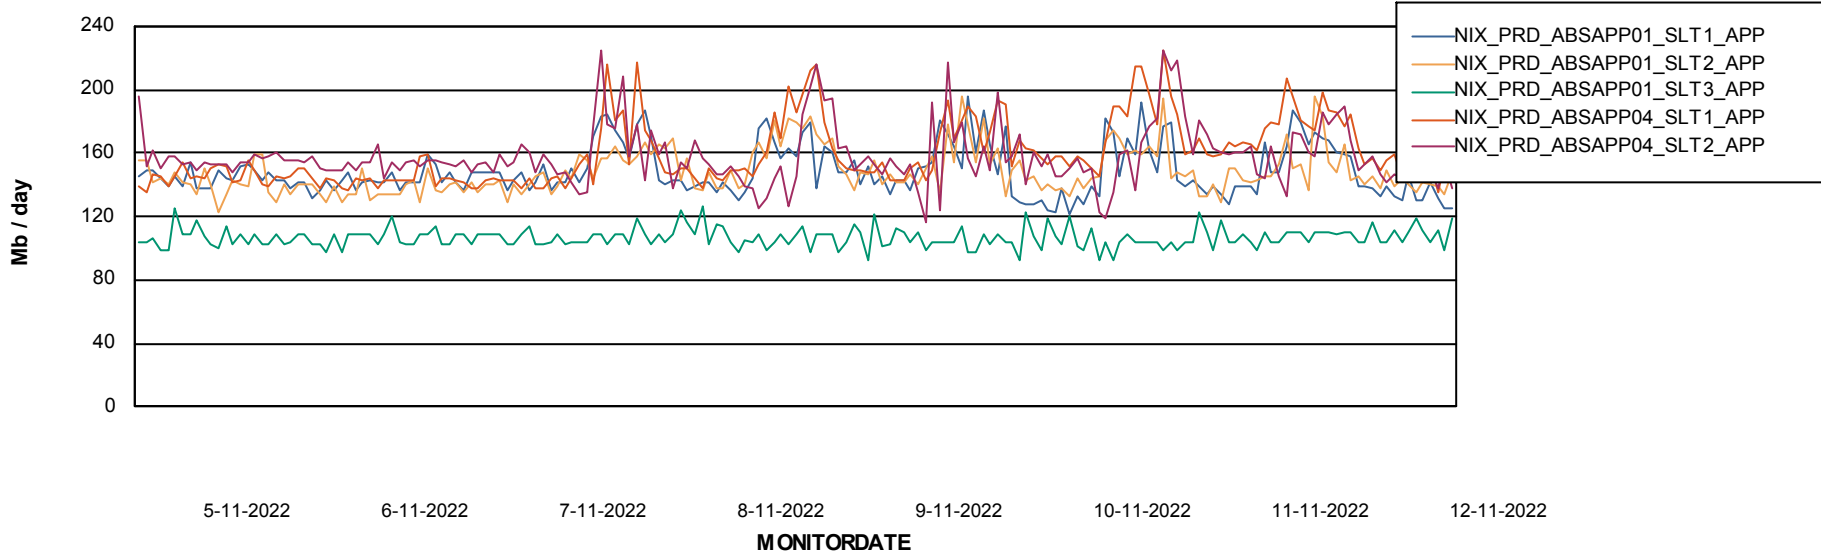

Weekly SLA Customer Report

Customer NIX_Production
 Database ID 51

Database Tablespace NIXDB_Production

Date	Tablespace Name	Filesize (Gb)	Usedsize (Gb)	Percentage free
12-11-2022	ABSDATA	214	179	17
	INDX	266	223	16
11-11-2022	ABSDATA	214	179	17
	INDX	266	223	16
10-11-2022	ABSDATA	214	179	17
	INDX	266	223	16
9-11-2022	ABSDATA	214	179	17
	INDX	266	223	16
8-11-2022	ABSDATA	214	179	17
	INDX	266	223	16
7-11-2022	ABSDATA	214	178	17
	INDX	266	223	16
6-11-2022	ABSDATA	214	178	17
	INDX	266	223	16

Standby Database Health NIX_Production

Recovery lag for last 7 days

Weekly SLA Customer Report

Customer NIX_Production
Database ID 51

ABSSolute Application Server Services

Avg memory used per ABS Server Service