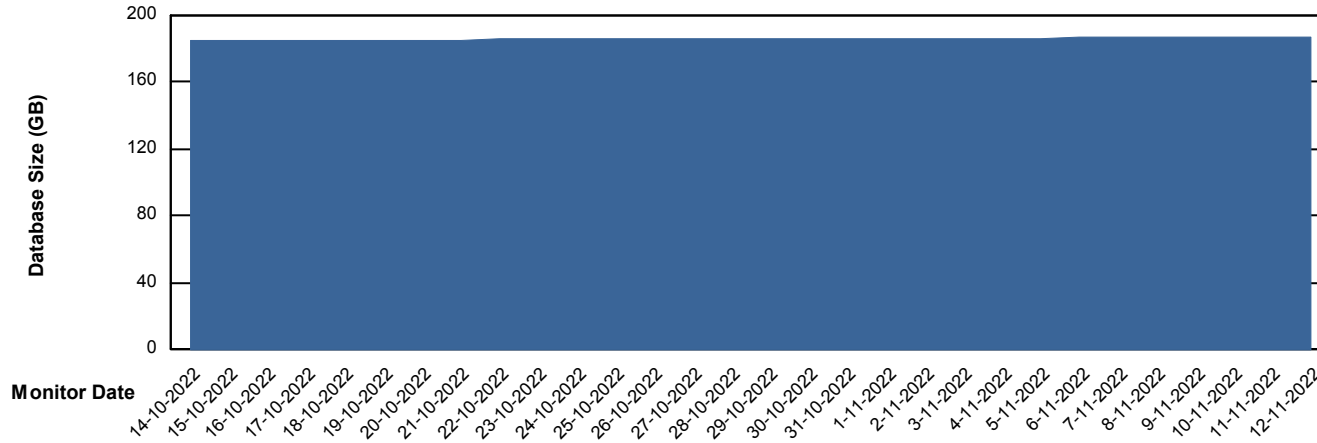

Weekly SLA Customer Report

Customer NIX_Production
Database ID 51

Database Performance NIXDB_BI

Weekly SLA Customer Report

Customer NIX_Production
Database ID 51

Database Performance NIXDB_Production

Weekly SLA Customer Report

Customer NIX_Production
Database ID 51

Database Performance NIXDB_Standby

DB Processes Max 300

Weekly SLA Customer Report

Customer NIX_Production
Database ID 51

DATABASE SIZE NIXDB_BI

Database growth over last month

DATABASE SIZE NIXDB_Production

Database growth over last month

Weekly SLA Customer Report

Customer NIX_Production
Database ID 51

Database Tablespace NIXDB_BI

Date	Tablespace Name	Filesize (Gb)	Usedsize (Gb)	Percentage free
12-11-2022	ABSDATA	97	77	21
	INDX	129	108	16
11-11-2022	ABSDATA	97	77	21
	INDX	129	108	16
10-11-2022	ABSDATA	97	77	21
	INDX	129	108	17
9-11-2022	ABSDATA	97	77	21
	INDX	129	108	17
8-11-2022	ABSDATA	97	77	21
	INDX	129	108	17
7-11-2022	ABSDATA	97	77	21
	INDX	129	107	17
6-11-2022	ABSDATA	97	77	21
	INDX	129	107	17