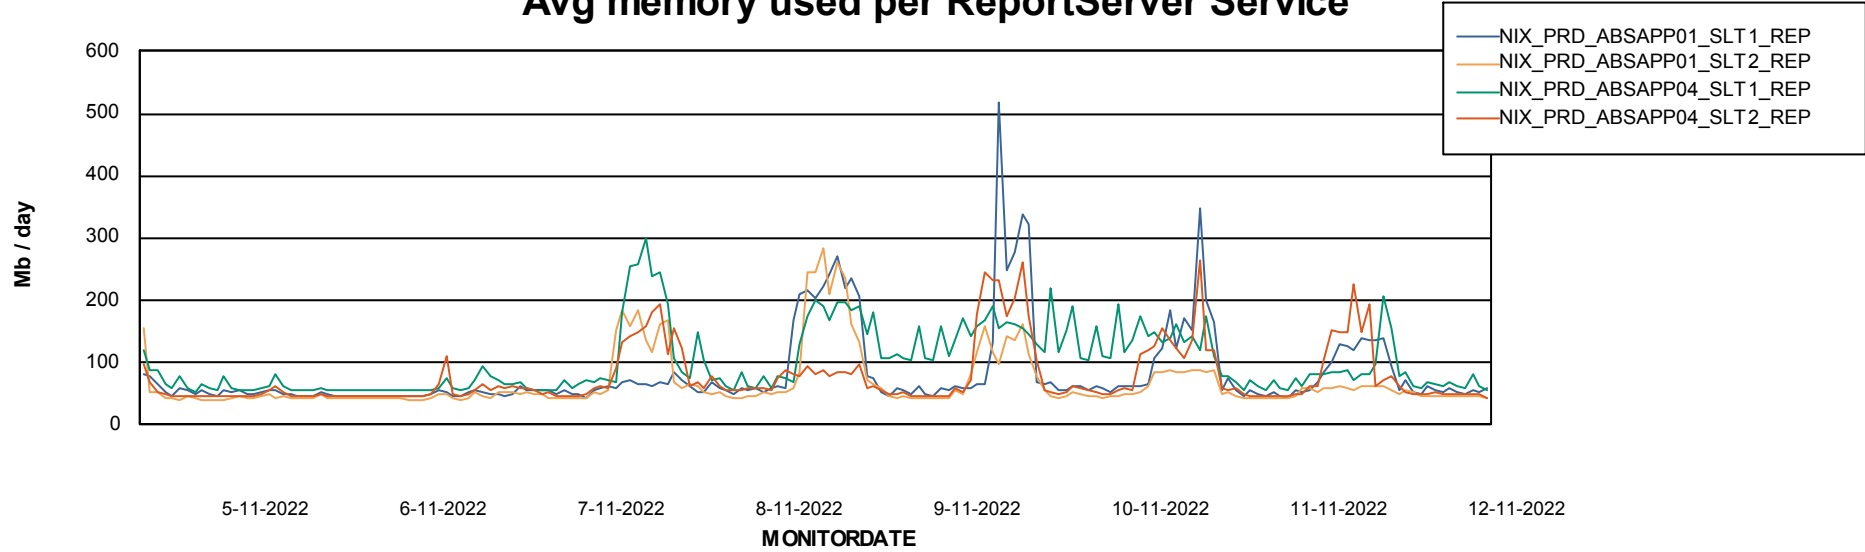

Avg users per day per ABS server

Weekly SLA Customer Report

Customer NIX_Production
Database ID 51

ABSSolute Application ReportServer Services

Avg memory used per ReportServer Service

Weekly SLA Customer Report