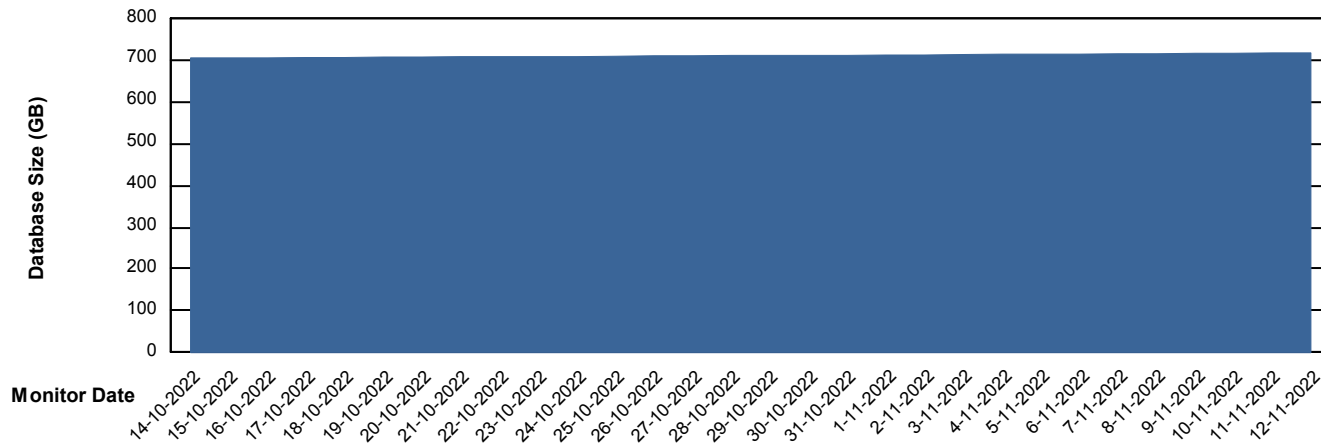

Customer LTS(CleanLease)_Production
Database ID 126

DATABASE SIZE LTS_PROD_CLSABSBI01_BI

Database growth over last month

DATABASE SIZE LTS_PROD_CLSABSDB01_PRDB

Database growth over last month

Weekly SLA Customer Report