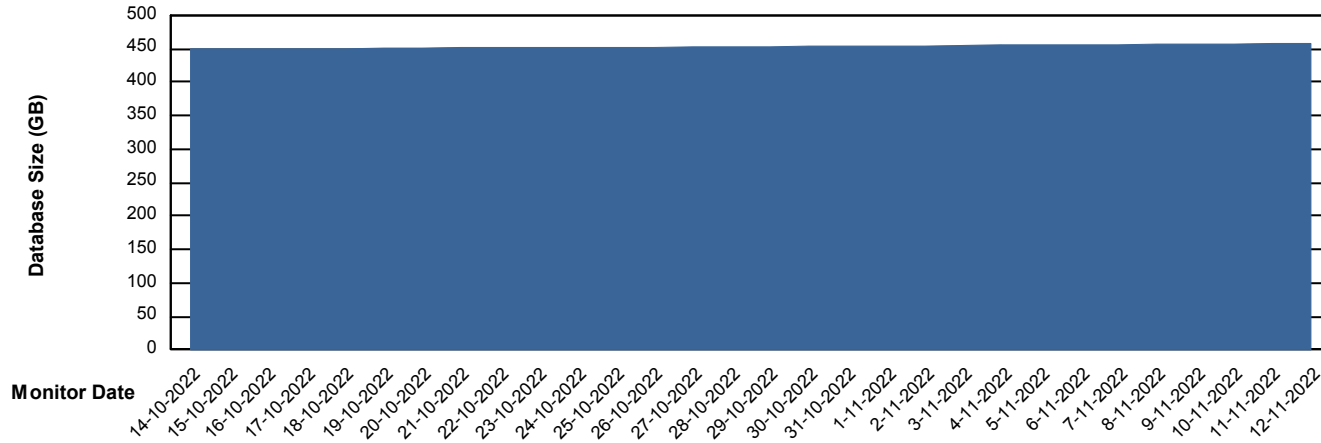

DATABASE SIZE LTS_PROD_CLSABSBI01_BI

Database growth over last month