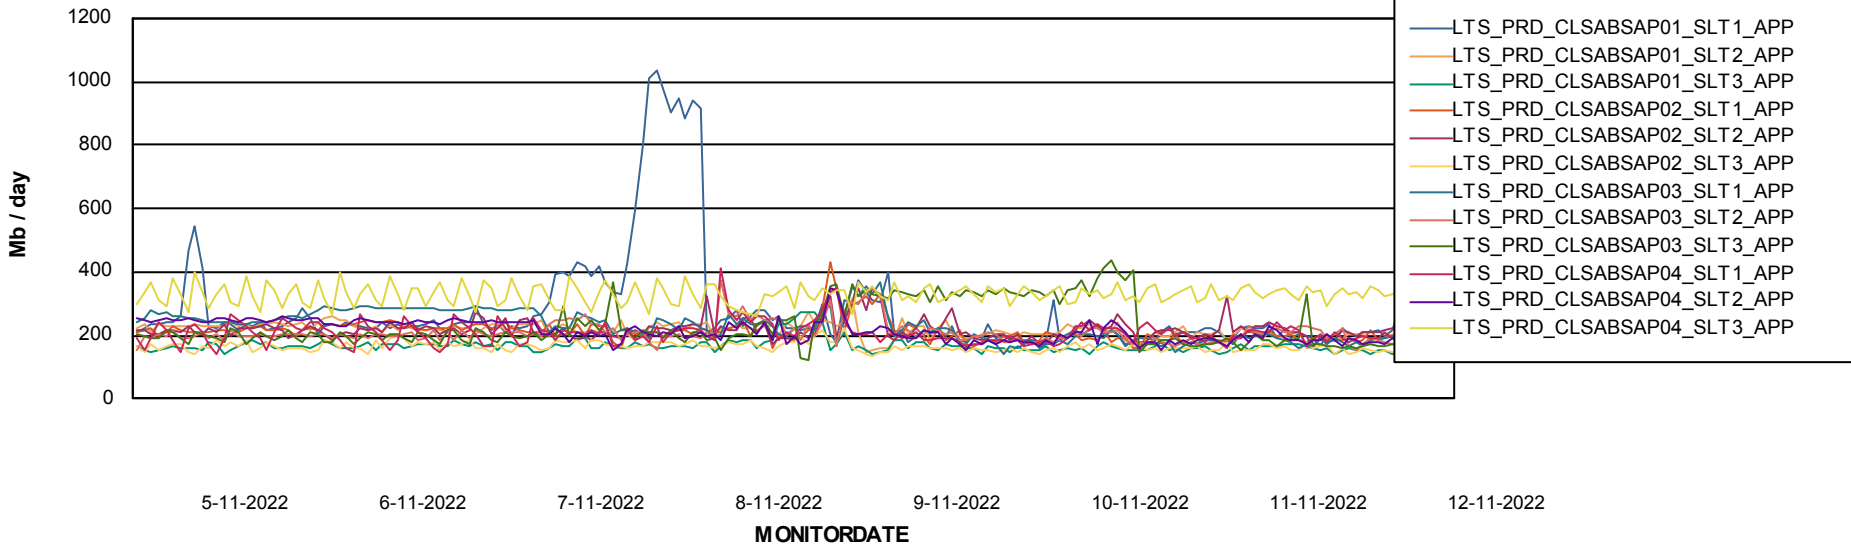

ABSSolute Application Server Services

Avg memory used per ABS Server Service