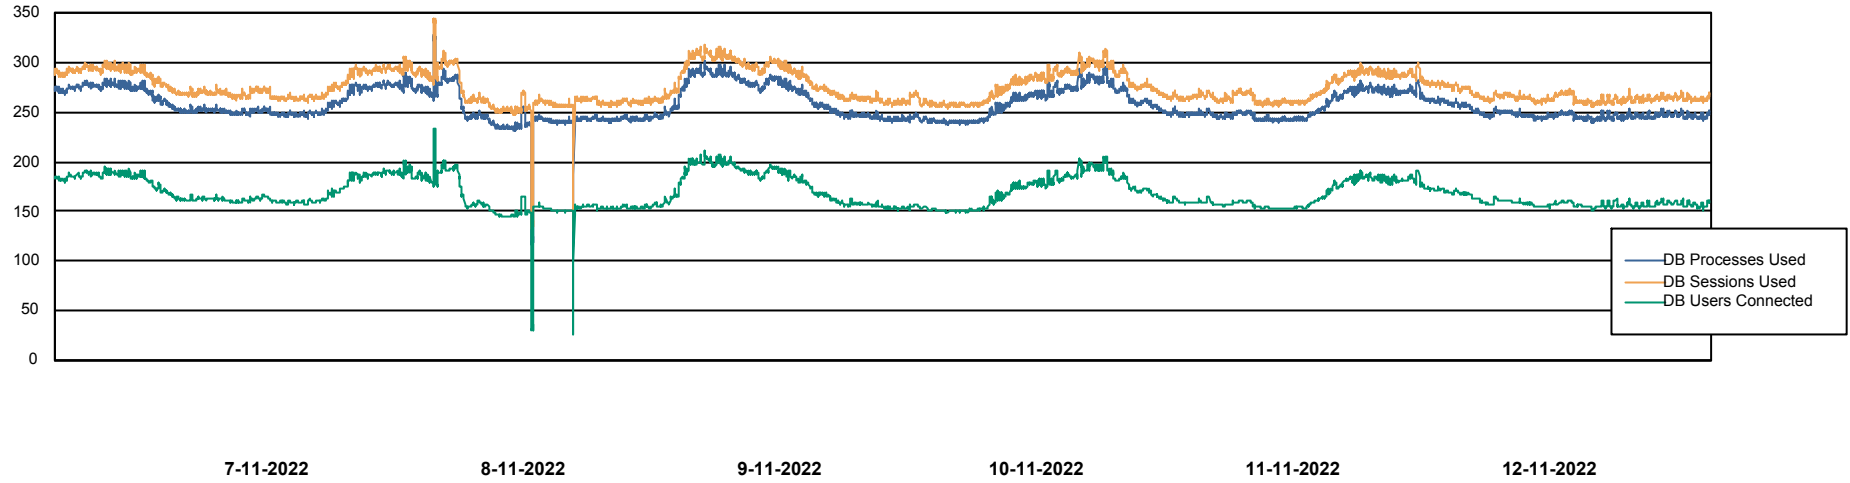

Weekly SLA Customer Report

Customer LTS(CleanLease)_Production
Database ID 126

Database Performance LTS_PROD_CLSABSBI01_BI

Weekly SLA Customer Report

Customer LTS(CleanLease)_Production
Database ID 126

Database Performance LTS_PROD_CLSABSD01_PRDB