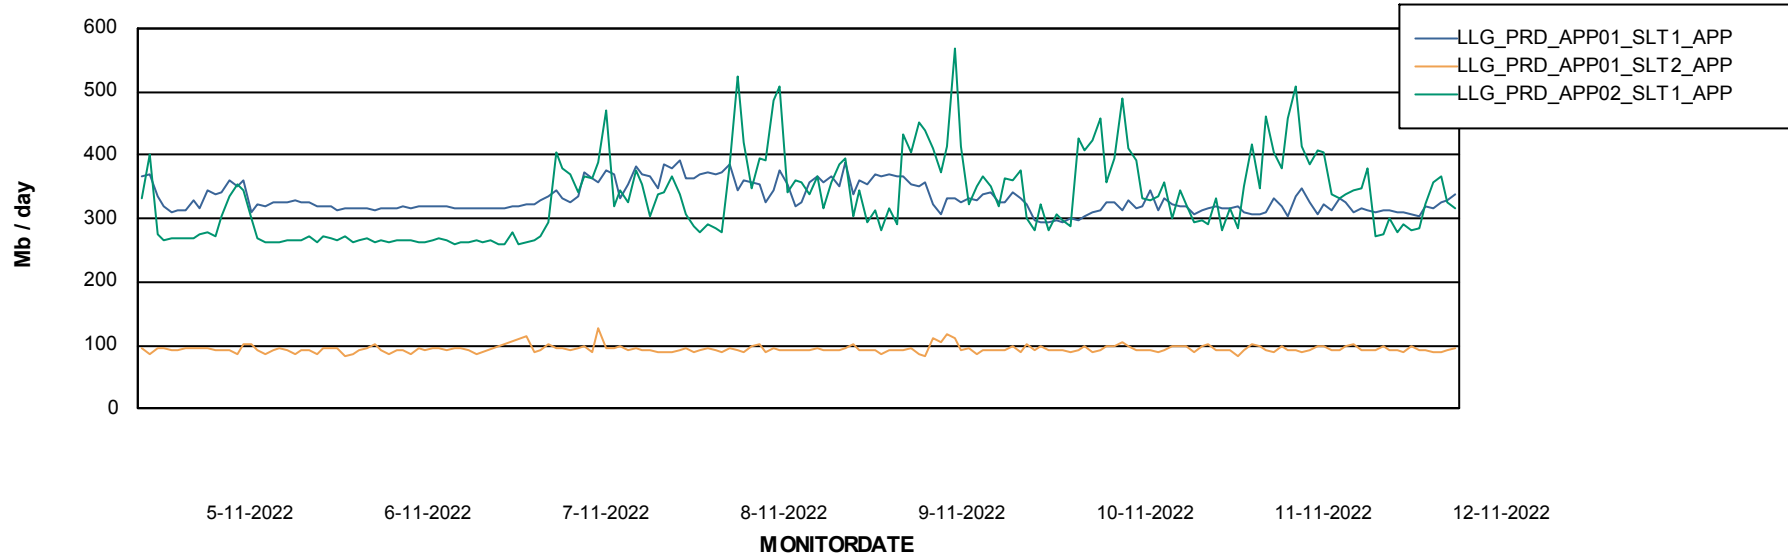

ABSSolute Application Server Services

Avg memory used per ABS Server Service