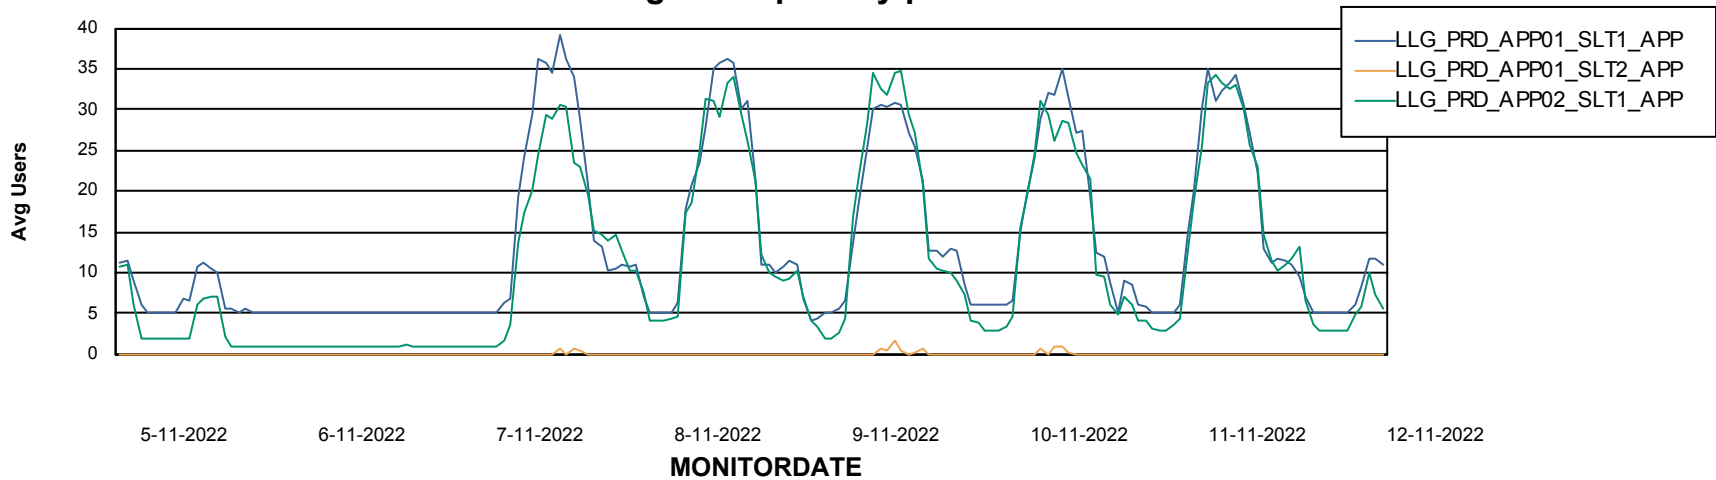

Avg users per day per ABS server