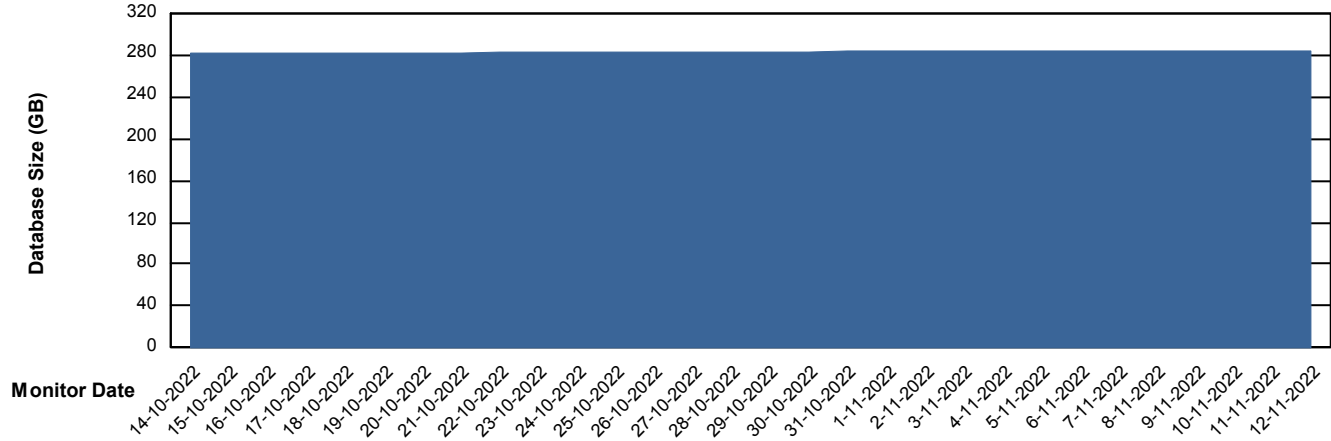

Database Performance LLGDB_Standby_TS2

DB Processes Max 4
DB Processes Max 0
DB Processes Max 300

Weekly SLA Customer Report

Customer LLG_Production
Database ID 53

Database Performance LLGDBBI_Production

DB Processes Max 1,000

Weekly SLA Customer Report

Customer LLG_Production
Database ID 53

DATABASE SIZE LLGDB_Production

Database growth over last month

DATABASE SIZE LLGDBBI_Production

Database growth over last month

Weekly SLA Customer Report