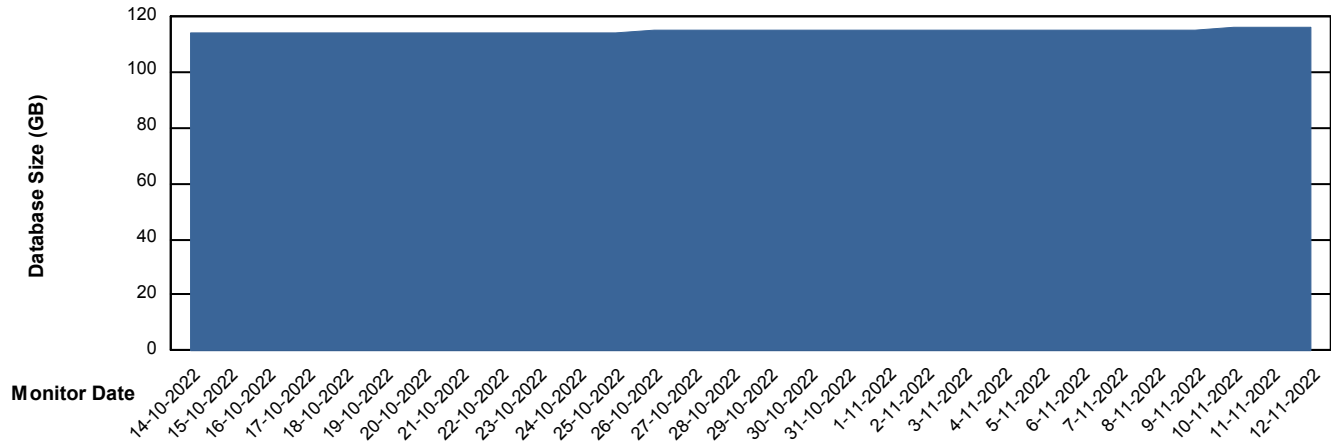

Weekly SLA Customer Report

Customer LLG_Production
Database ID 53

DATABASE SIZE LLGDB_Production

Database growth over last month

DATABASE SIZE LLGDBBI_Production

Database growth over last month

Weekly SLA Customer Report