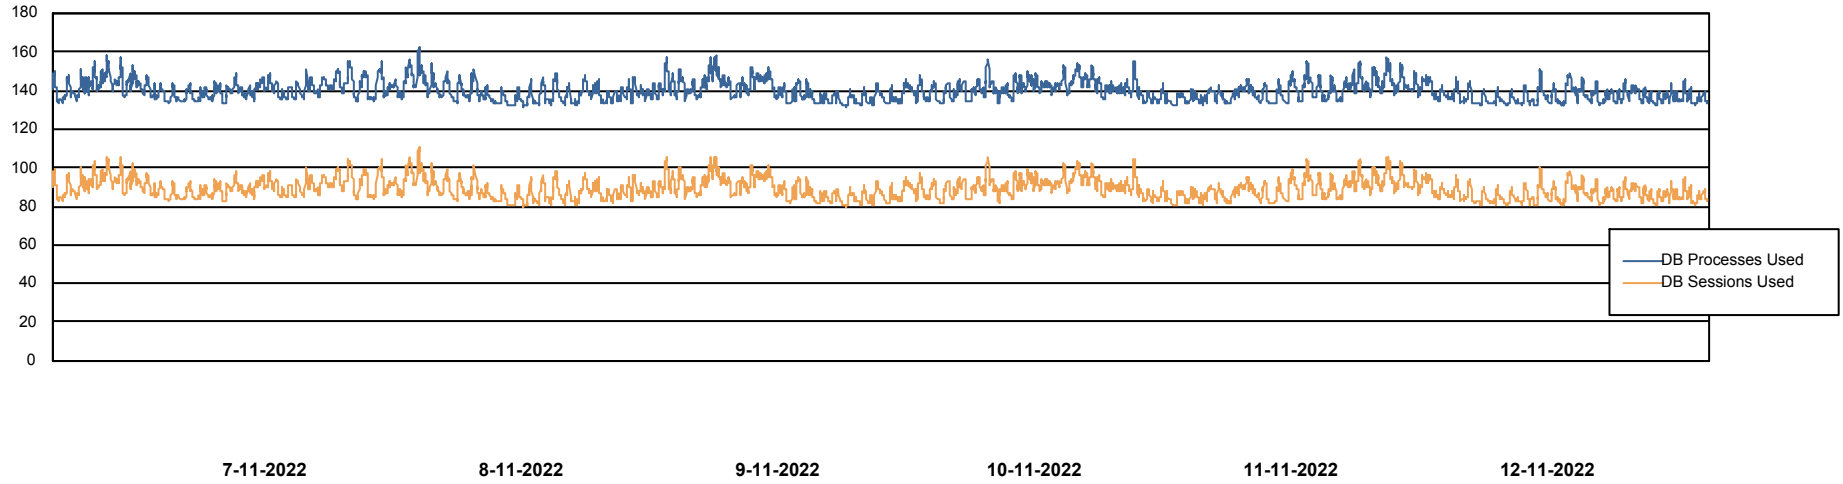

Database Performance LLGDB_Production

DB Processes Max 4
DB Processes Max 300