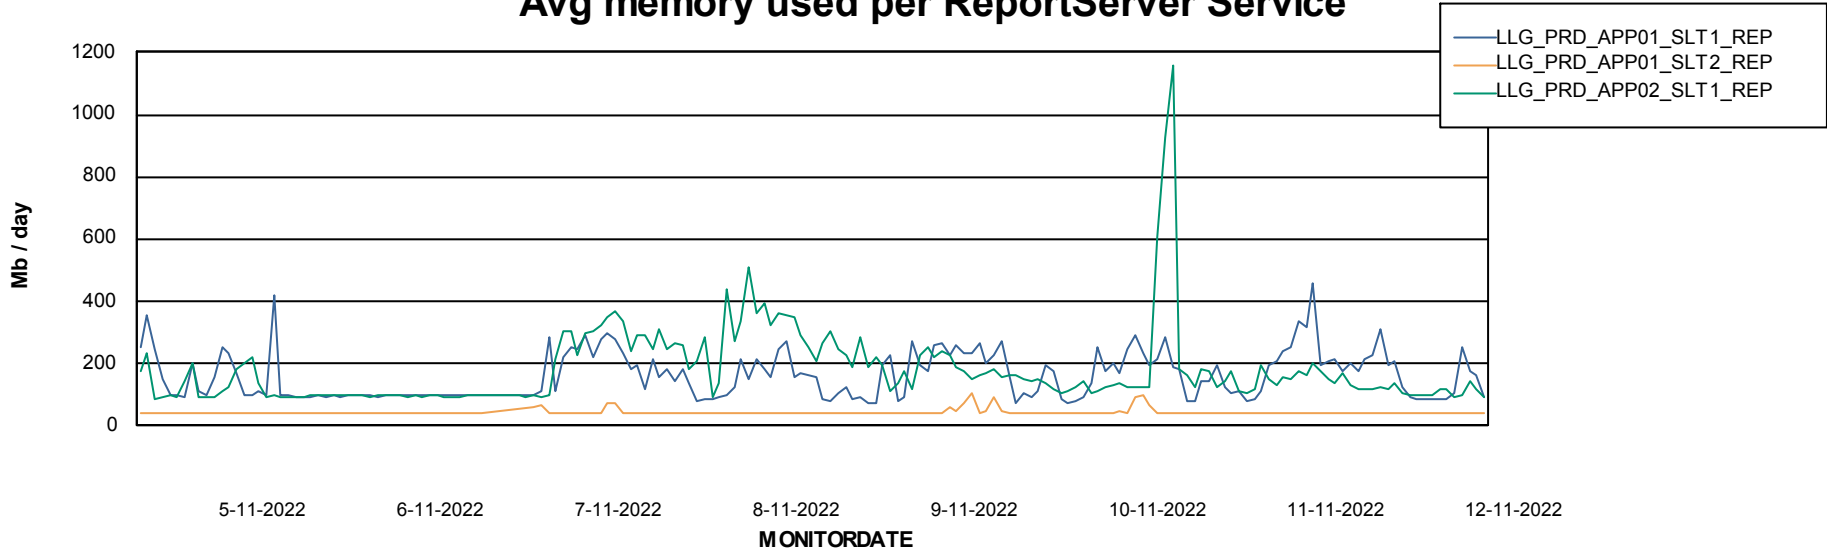

ABSSolute Application Server Services

Avg memory used per ReportServer Service