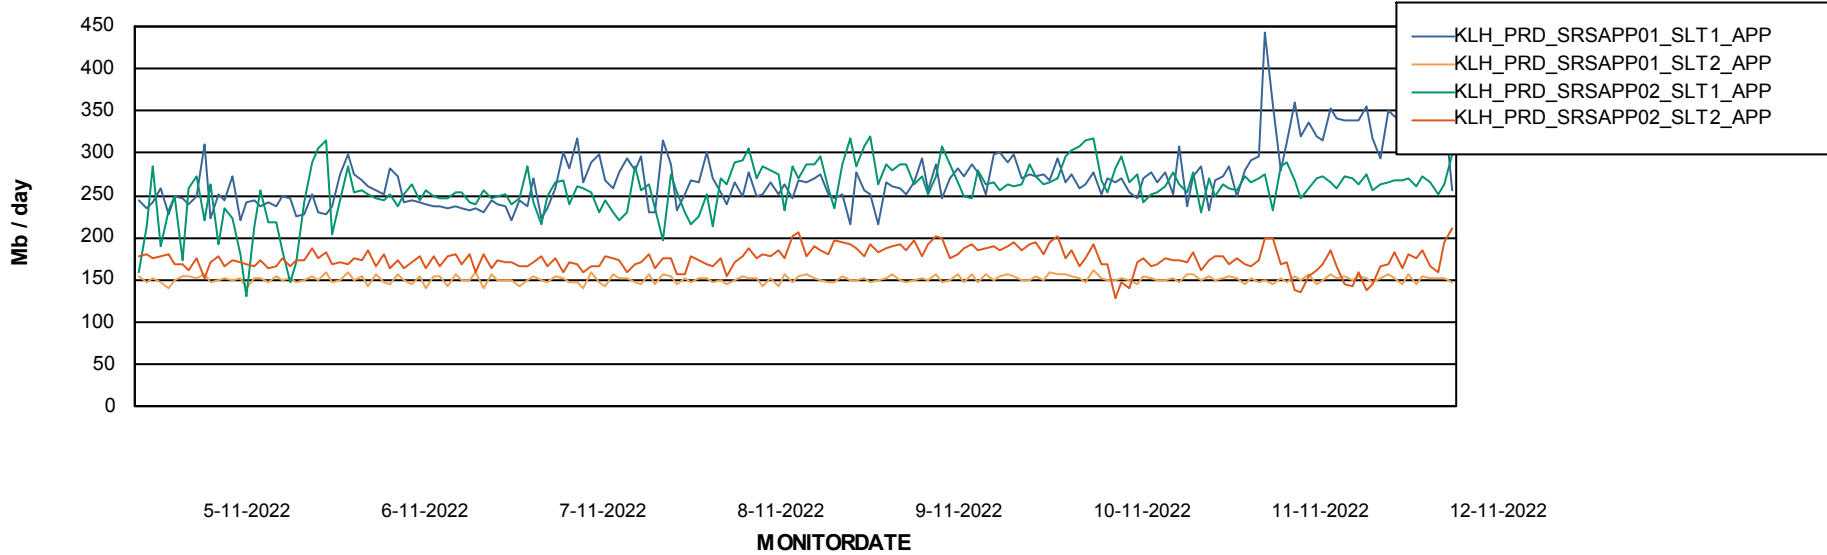

Standby Database Health KLH_Production

Recovery lag for last 7 days

Weekly SLA Customer Report

Customer KLH_Production
Database ID 139

ABSolute Application Server Services

Avg memory used per ABS Server Service