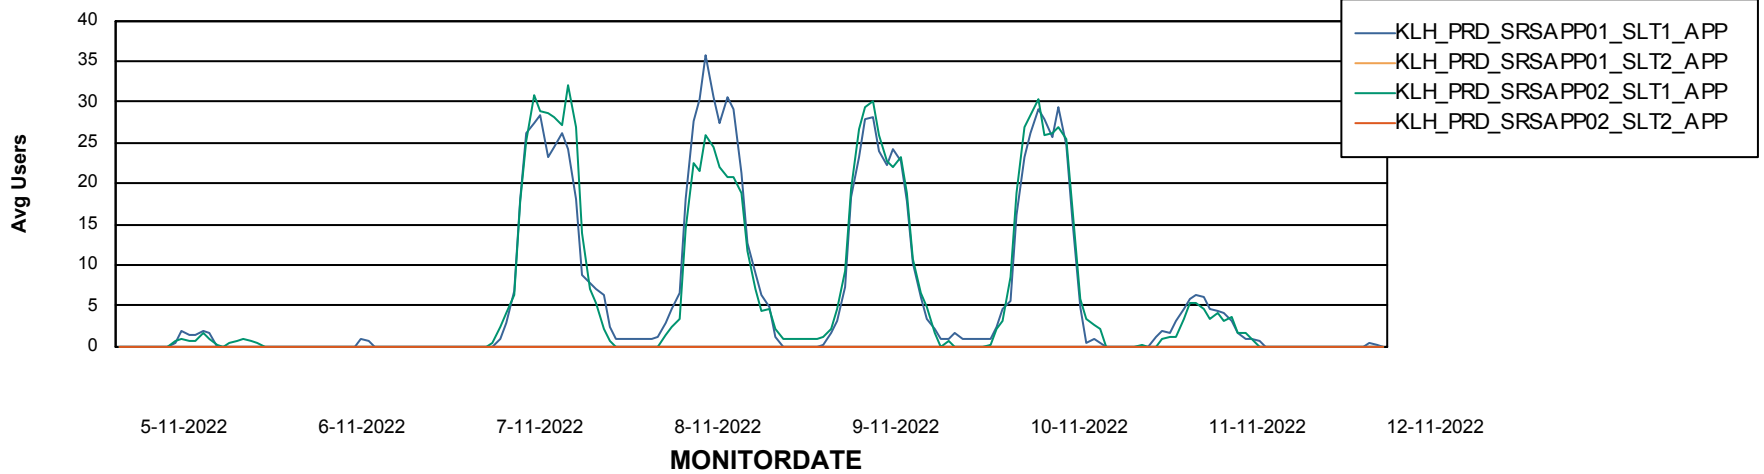

Avg users per day per ABS server