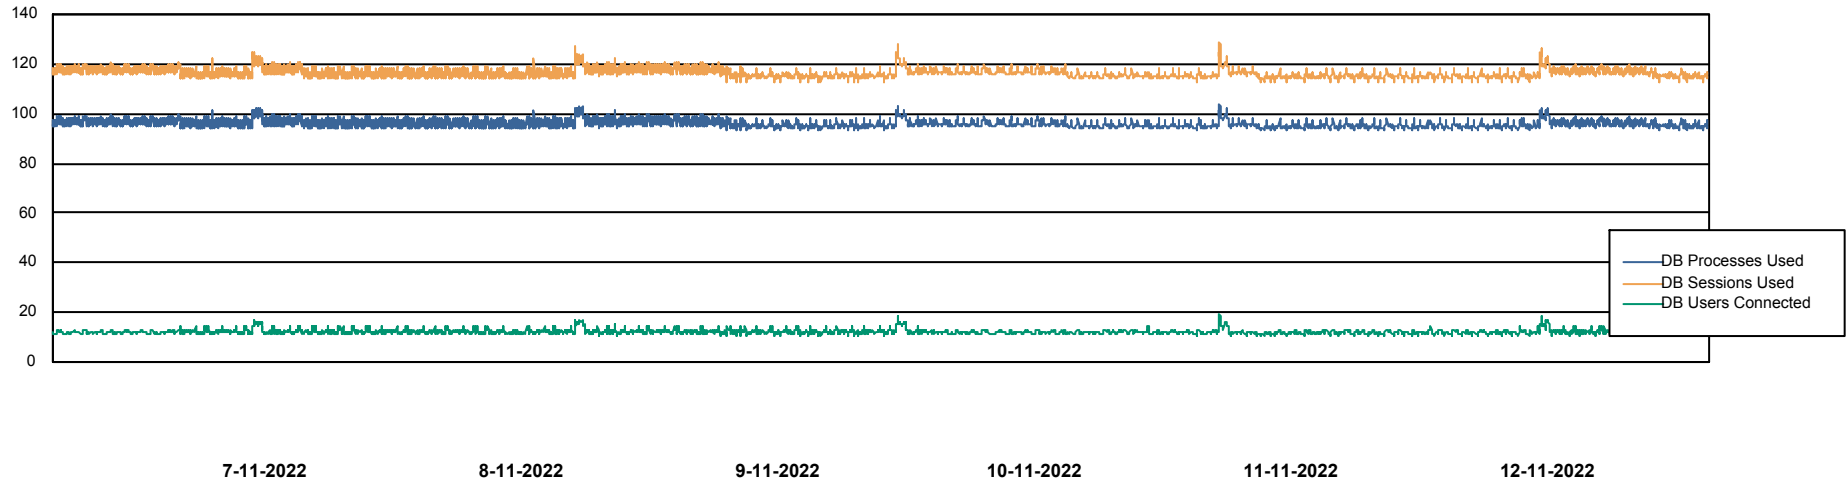

Database Performance KLHDB_BI