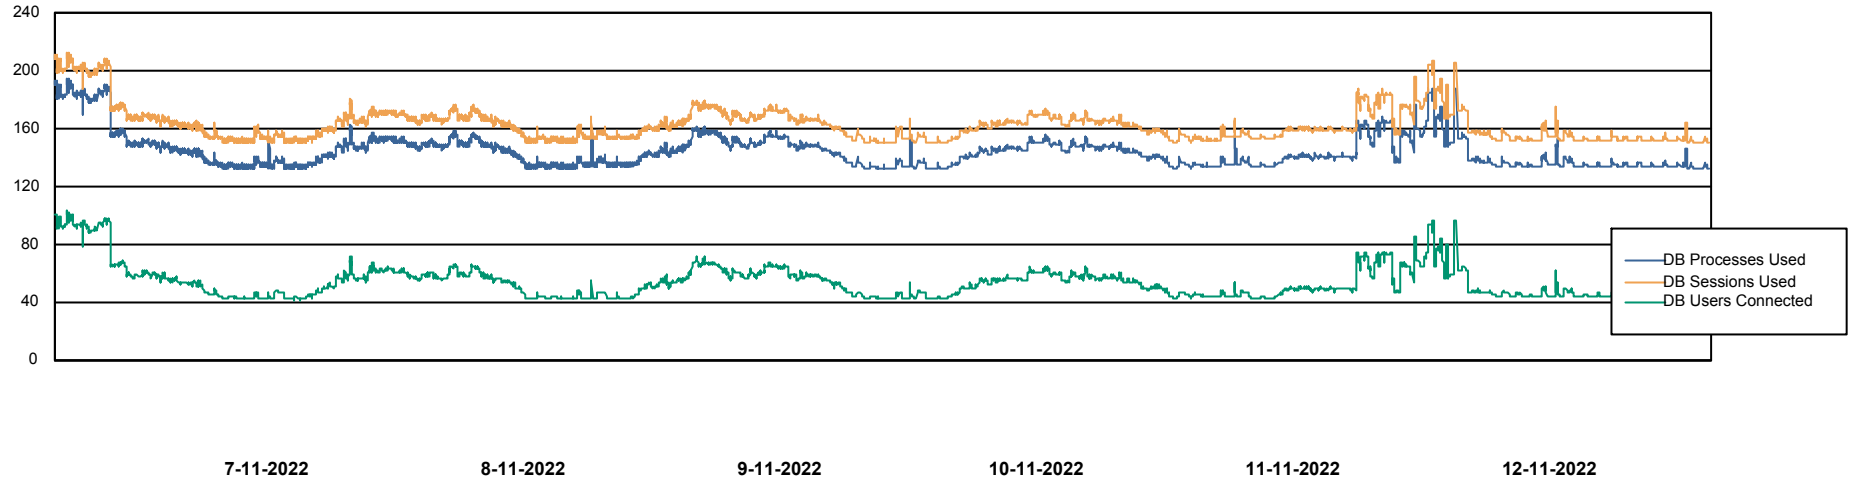

Weekly SLA Customer Report

Customer KLH_Production
Database ID 139

Database Performance KLHDB_BI

Weekly SLA Customer Report

Customer KLH_Production
Database ID 139

Database Performance KLHDB_Production

Weekly SLA Customer Report