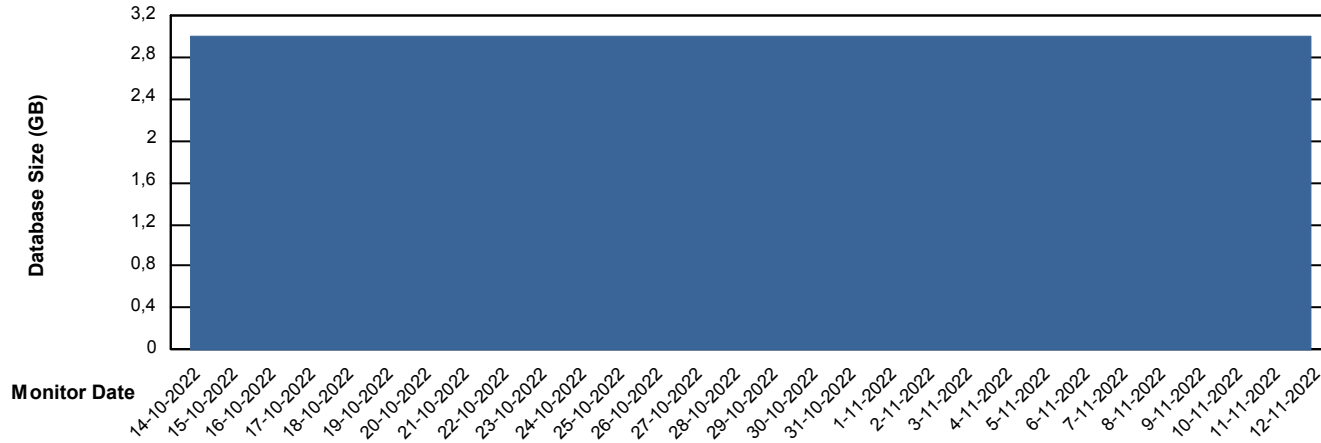

Weekly SLA Customer Report

Customer KLH_Production
Database ID 139

Database Performance KLHDB_BI

Weekly SLA Customer Report

Customer KLH_Production
Database ID 139

Database Performance KLHDB_Production

Weekly SLA Customer Report

Customer KLH_Production
Database ID 139

Database Performance KLHDB_Standby

DB Processes Max 1,000
DB Processes Max 4
DB Processes Max 0

Weekly SLA Customer Report

Customer KLH_Production
Database ID 139

DATABASE SIZE KLHDB_BI

Database growth over last month

DATABASE SIZE KLHDB_Production

Database growth over last month

Weekly SLA Customer Report

Customer KLH_Production
Database ID 139

Database Tablespace KLHDB_BI

Date	Tablespace Name	Filesize (Gb)	Usedsize (Gb)	Percentage free
12-11-2022	ABSDATA	4	0	97
	INDX	8	0	94
11-11-2022	ABSDATA	4	0	96
	INDX	8	0	94
10-11-2022	ABSDATA	4	0	97
	INDX	8	0	94
9-11-2022	ABSDATA	4	0	97
	INDX	8	0	94
8-11-2022	ABSDATA	4	0	97
	INDX	8	0	94
7-11-2022	ABSDATA	4	0	97
	INDX	8	0	94
6-11-2022	ABSDATA	4	0	97
	INDX	8	0	94