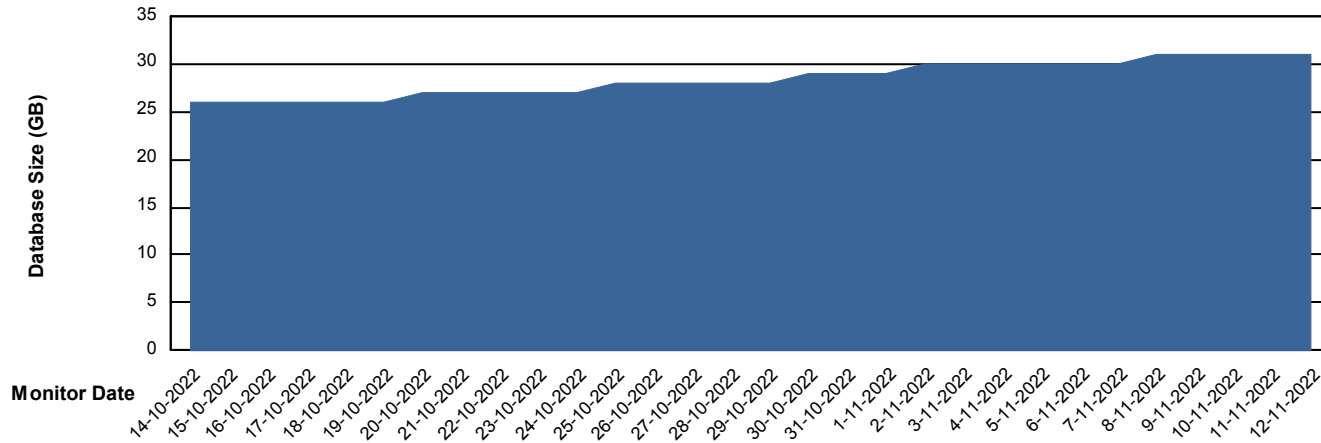

Customer KLH_Production
Database ID 139

Database Performance KLHDB_Standby

DB Processes Max 1,000
DB Processes Max 4
DB Processes Max 0

Weekly SLA Customer Report

Customer KLH_Production
Database ID 139

DATABASE SIZE KLHDB_BI

Database growth over last month

DATABASE SIZE KLHDB_Production

Database growth over last month

Weekly SLA Customer Report

Customer KLH_Production
Database ID 139

Database Tablespace KLHDB_BI

Date	Tablespace Name	Filesize (Gb)	Usedsize (Gb)	Percentage free
12-11-2022	ABSDATA	4	0	97
	INDX	8	0	94
11-11-2022	ABSDATA	4	0	96
	INDX	8	0	94
10-11-2022	ABSDATA	4	0	97
	INDX	8	0	94
9-11-2022	ABSDATA	4	0	97
	INDX	8	0	94
8-11-2022	ABSDATA	4	0	97
	INDX	8	0	94
7-11-2022	ABSDATA	4	0	97
	INDX	8	0	94
6-11-2022	ABSDATA	4	0	97
	INDX	8	0	94