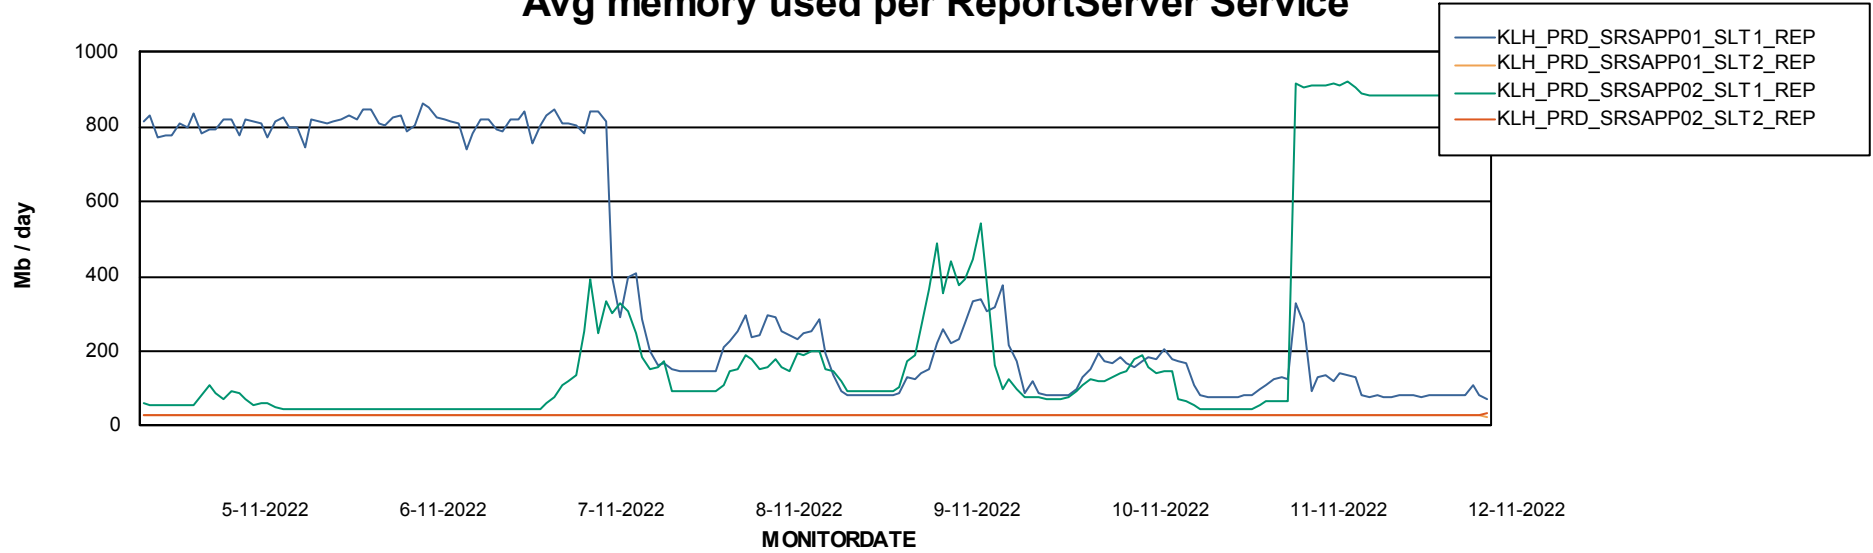

Avg users per day per ABS server

Weekly SLA Customer Report

Customer KLH_Production
Database ID 139

ABSSolute Application ReportServer Services

Avg memory used per ReportServer Service

Weekly SLA Customer Report