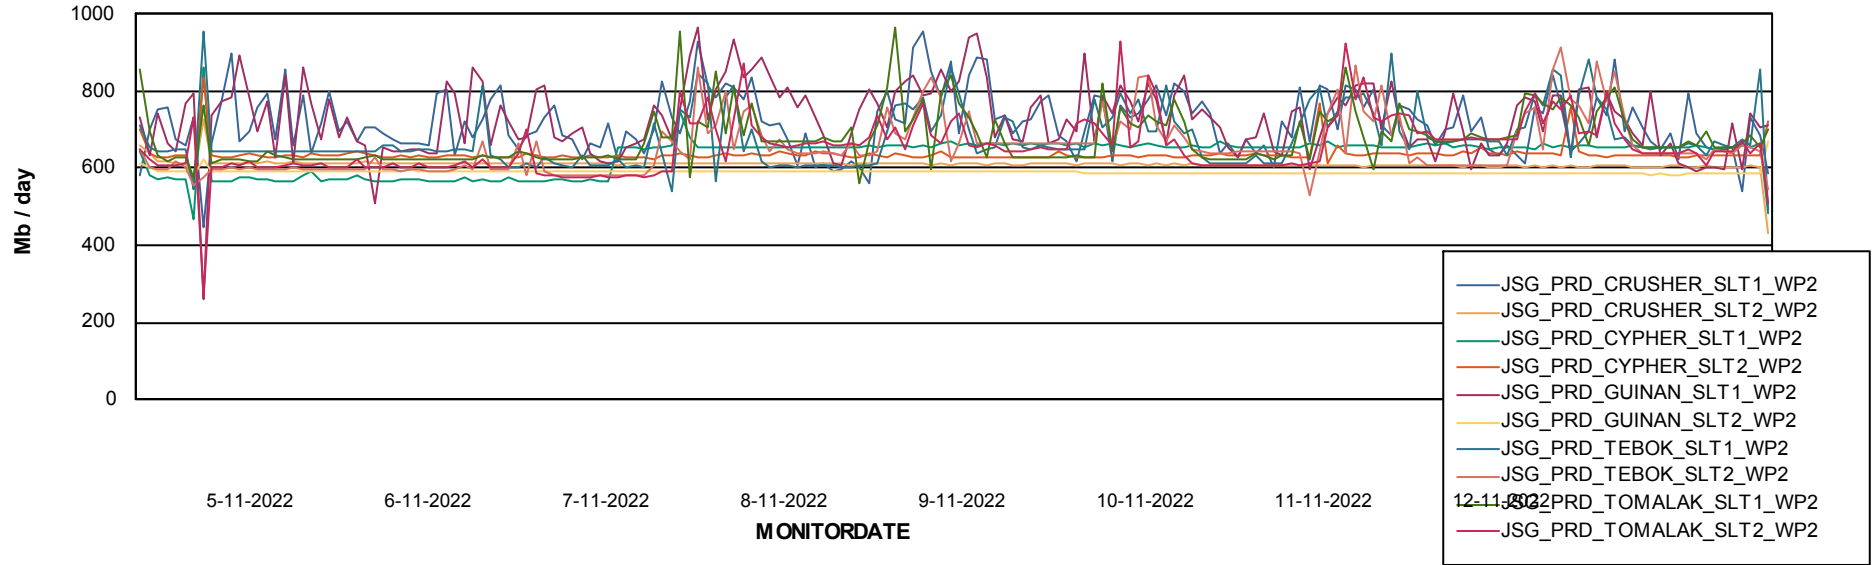

ABSSolute Application ReportServer Services

Avg memory used per ReportServer Service

Weekly SLA Customer Report

Customer JSG_Production
Database ID 102

ABSSolute Web Component Services

Avg memory used per ABS Web component