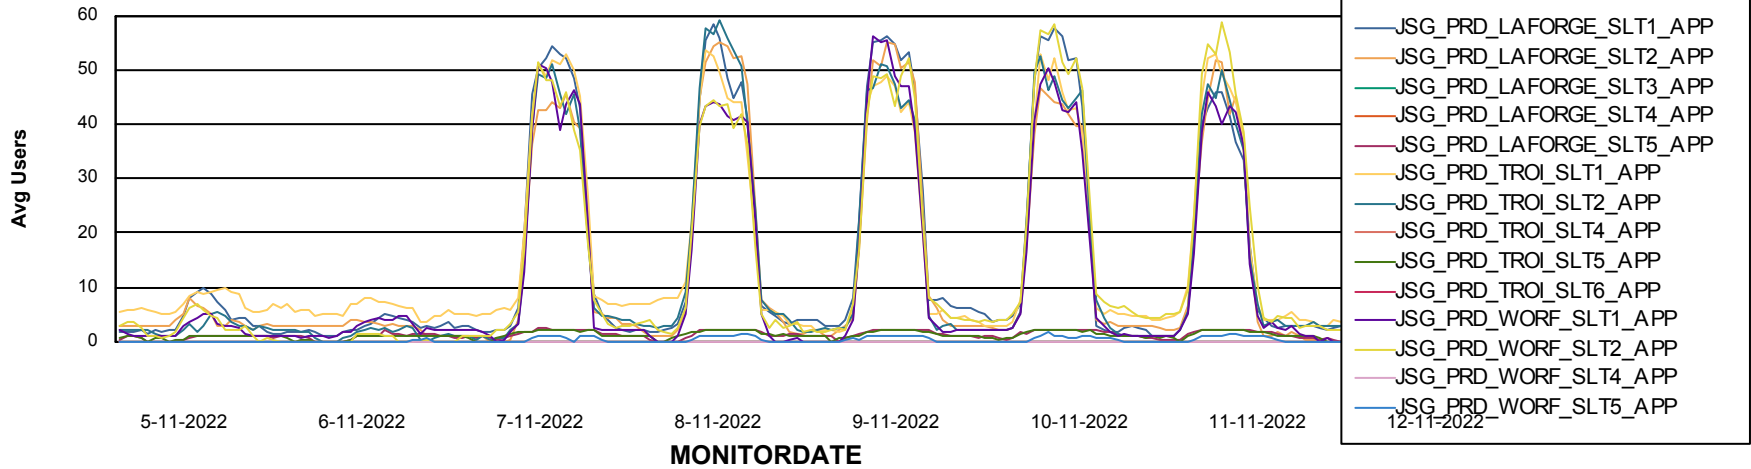

Customer JSG_Production
Database ID 102

do, 10-11-2022 None
za, 12-11-2022 None
ma, 7-11-2022 None
do, 10-11-2022 None
vr, 11-11-2022 None
za, 12-11-2022 None

Standby Database Health JSG_Production

Recovery lag for last 7 days

Weekly SLA Customer Report

Customer JSG_Production
Database ID 102

ABSSolute Application Server Services

Avg memory used per ABS Server Service

Avg users per day per ABS server

Weekly SLA Customer Report

Customer JSG_Production
Database ID 102