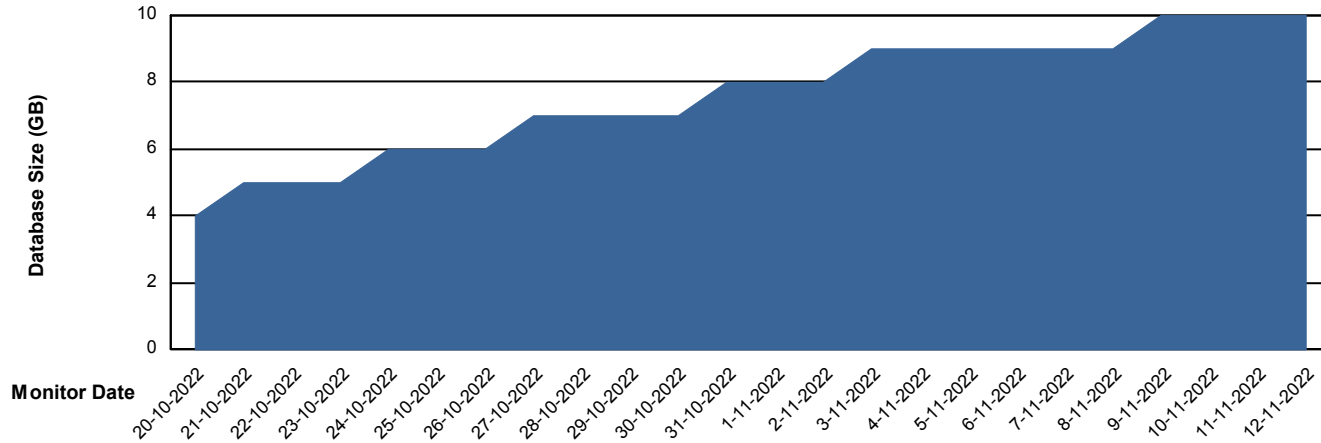

DB Processes Max 0
DB Processes Max 1,000
DB Processes Max 4

Weekly SLA Customer Report

Customer JSG_Production
Database ID 102

Database Performance JSG_PRD_SAREK_DB

Weekly SLA Customer Report

Customer JSG_Production
Database ID 102

DATABASE SIZE JSG_EMCC_PULASKI_DB

Database growth over last month

DATABASE SIZE JSG_PRD_BASHIR_DB

Database growth over last month

Weekly SLA Customer Report

Customer JSG_Production
Database ID 102

DATABASE SIZE JSG_PRD_PICARD_DB