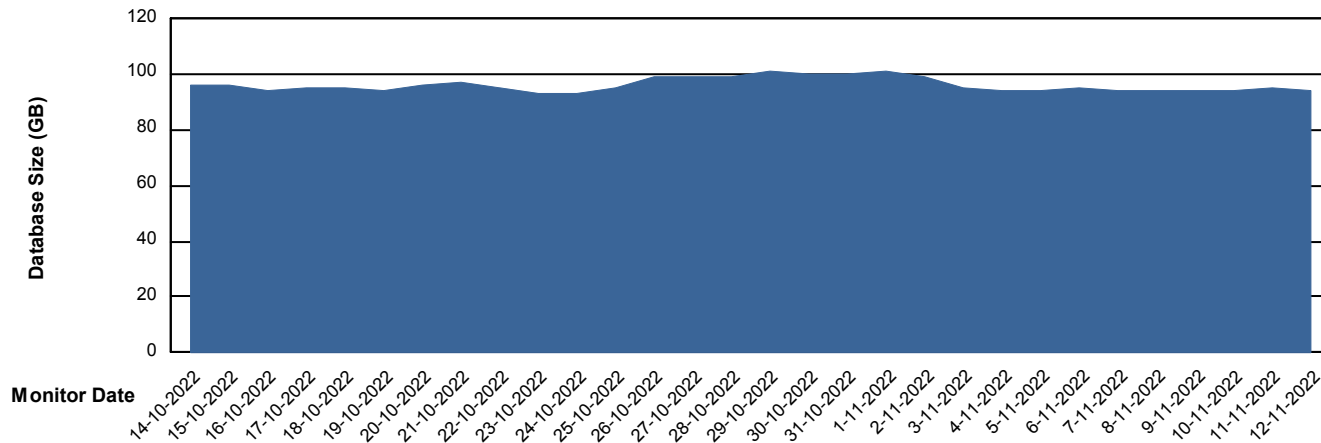

DB Processes Max 0
DB Processes Max 1,000
DB Processes Max 4

Weekly SLA Customer Report

Customer JSG_Production
Database ID 102

Database Performance JSG_PRD_SAREK_DB

Weekly SLA Customer Report

Customer JSG_Production
Database ID 102

DATABASE SIZE JSG_EMCC_PULASKI_DB

Database growth over last month

DATABASE SIZE JSG_PRD_BASHIR_DB

Database growth over last month

Weekly SLA Customer Report

Customer JSG_Production
Database ID 102

DATABASE SIZE JSG_PRD_PICARD_DB