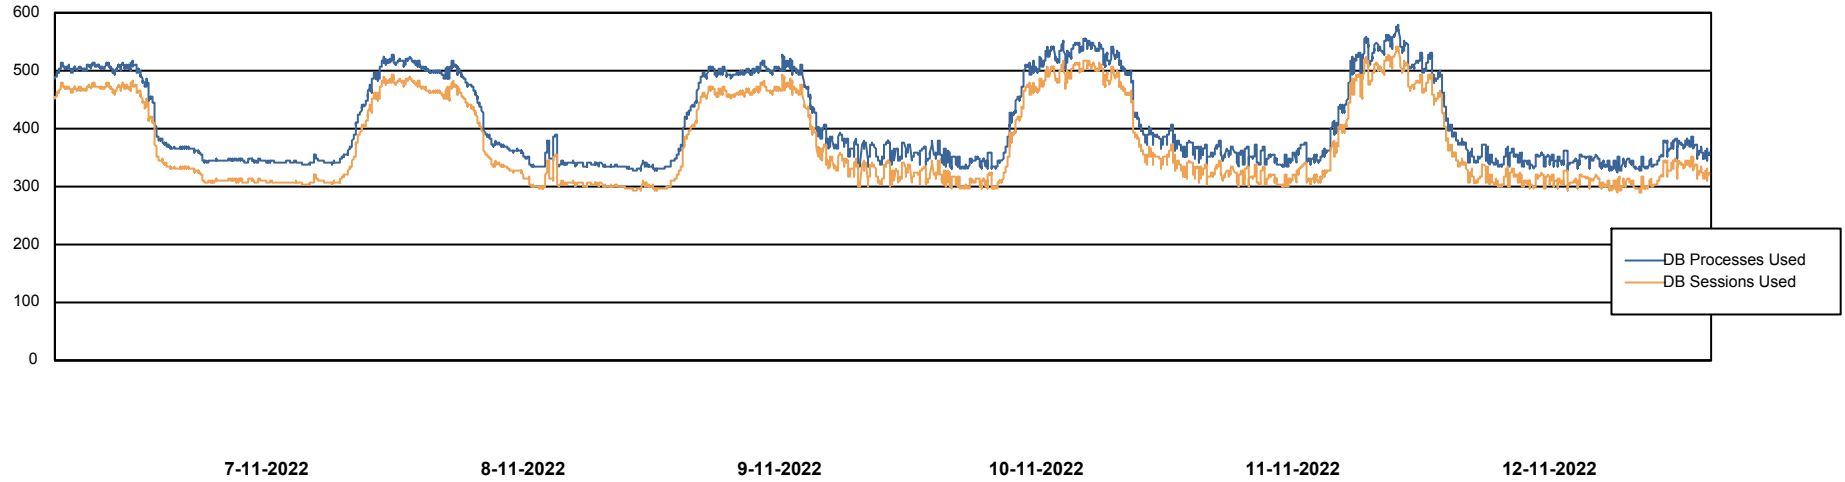

Database Performance JSG_PRD_RIKER_DB

DB Processes Max 0
DB Processes Max 1,000
DB Processes Max 4