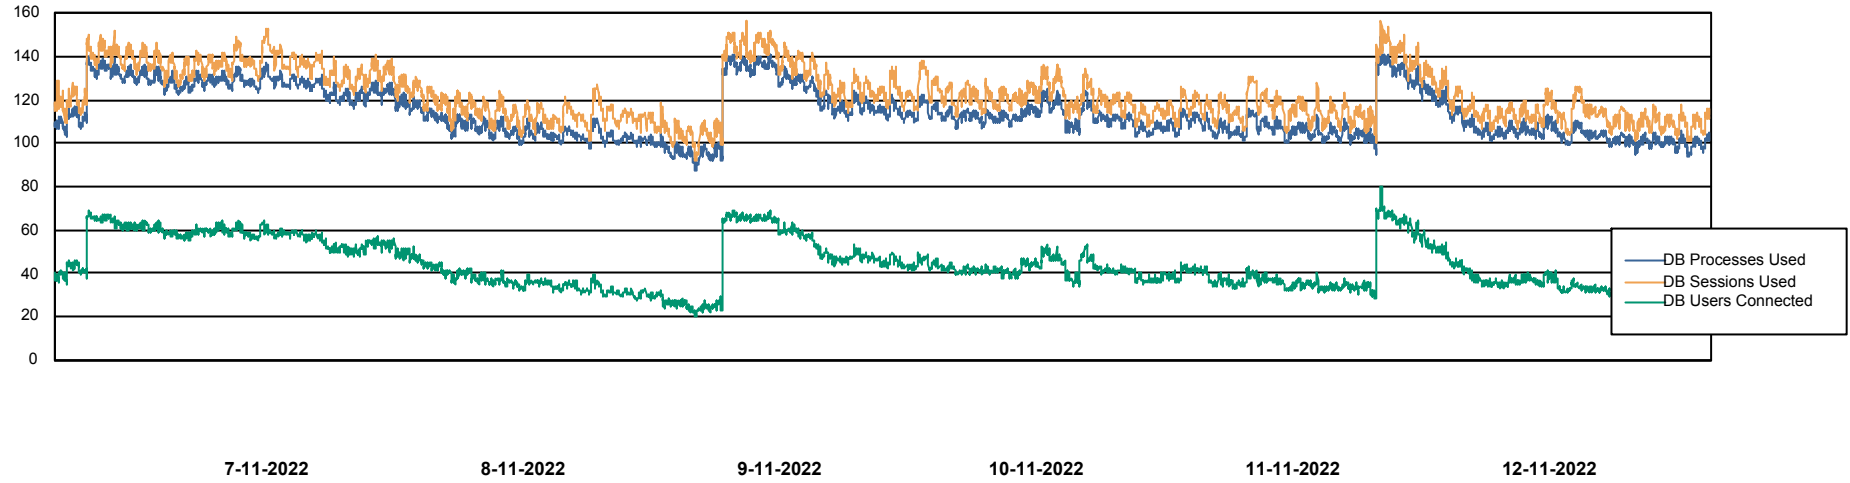

DB Processes Max 0
DB Processes Max 1,000
DB Processes Max 4

Weekly SLA Customer Report

Customer JSG_Production
Database ID 102

Database Performance JSG_PRD_SAREK_DB

Weekly SLA Customer Report

Customer JSG_Production
Database ID 102