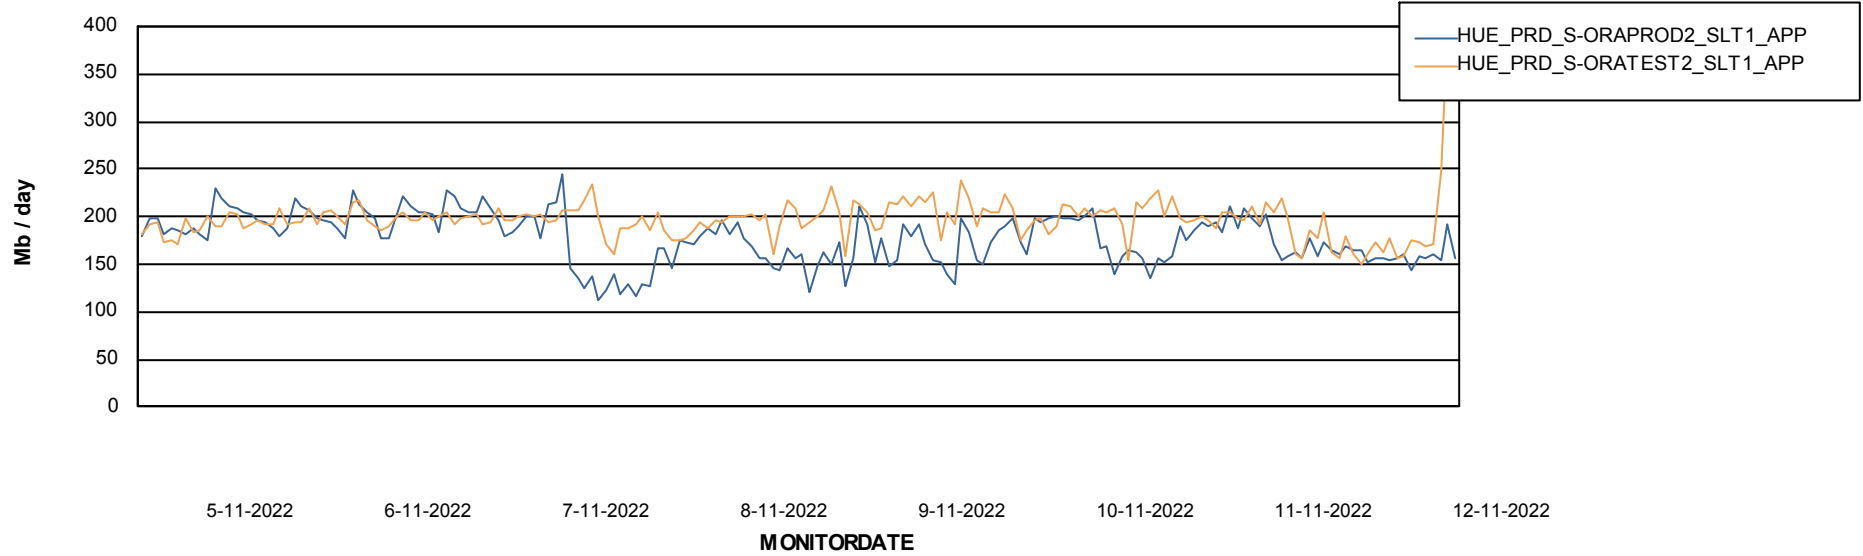

ABSSolute Application Server Services

Avg memory used per ABS Server Service