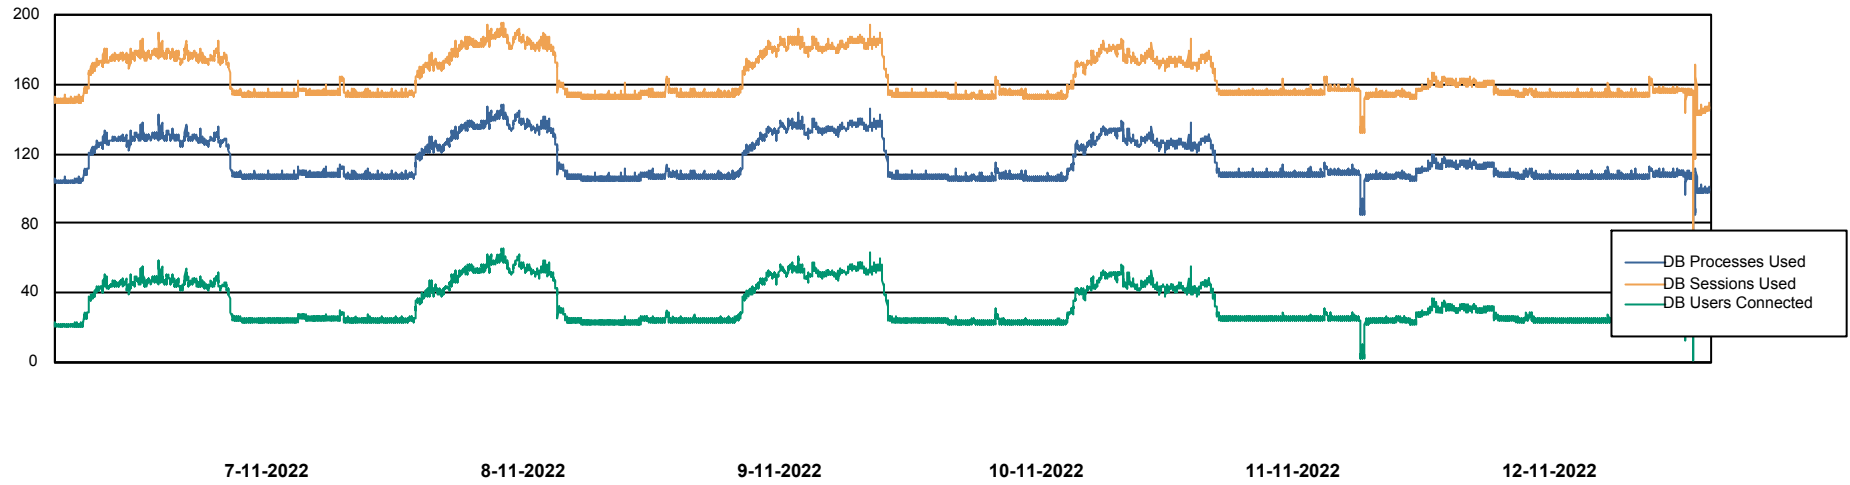

Database Performance HUE_PRD_S-ORAPROD2_DB