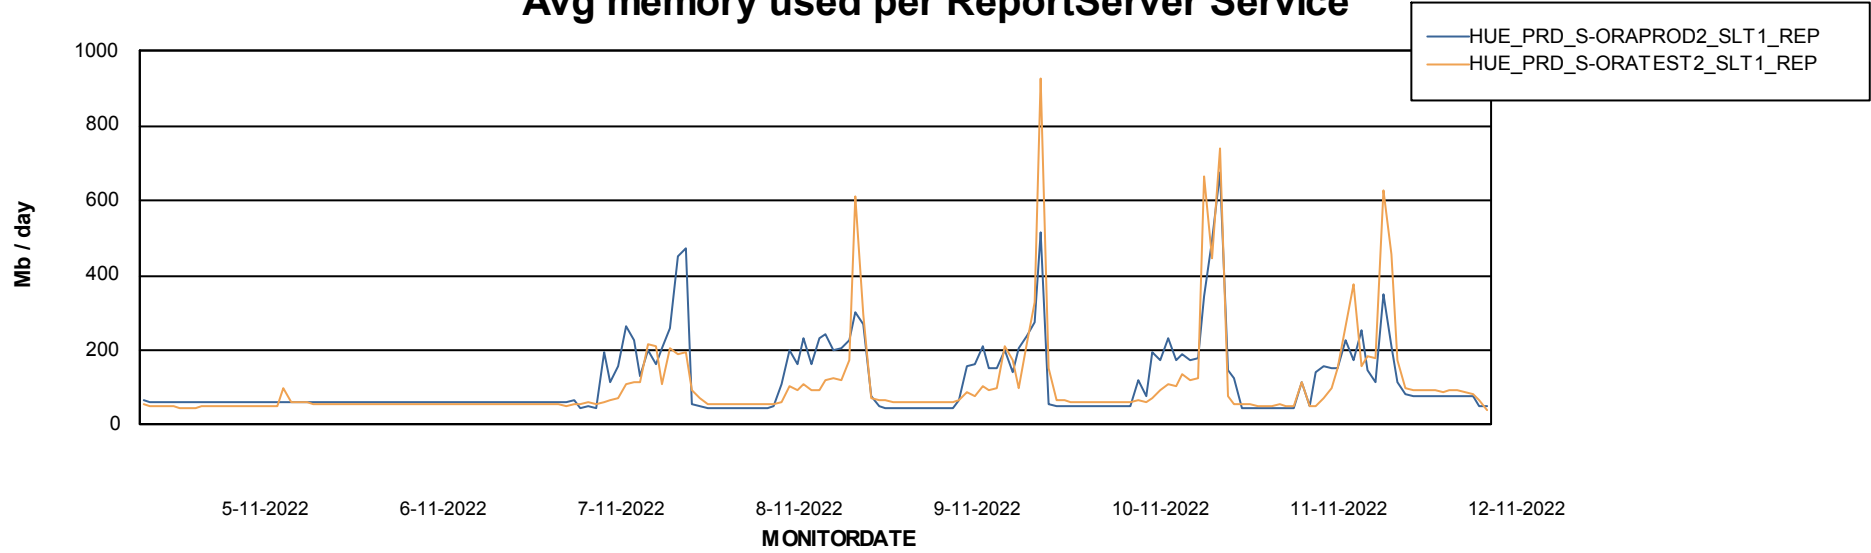

ABSSolute Application ReportServer Services

Avg memory used per ReportServer Service