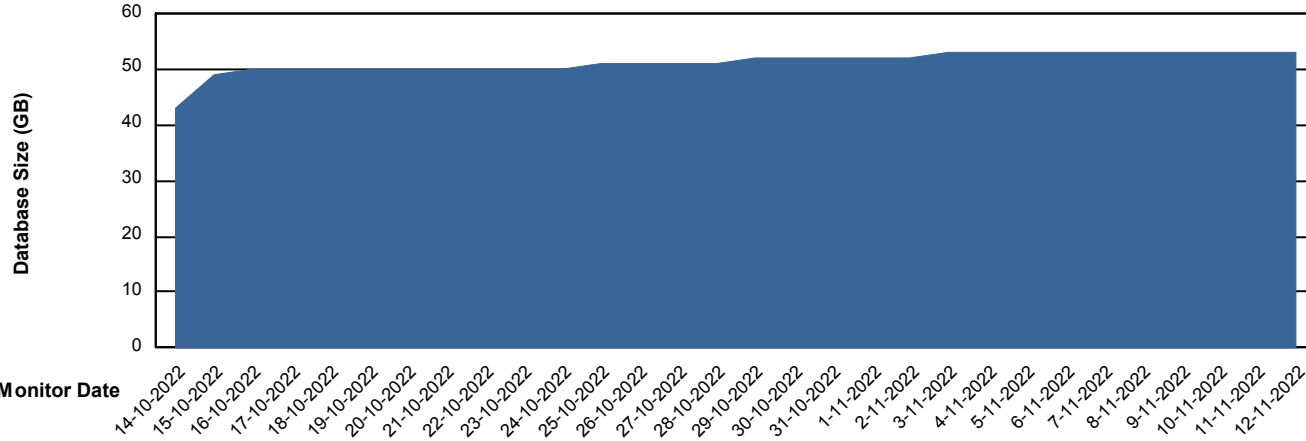

Database growth over last month

Database Tablespace HUE_PRD_S-ORAPROD2_DB

Date	Tablespace Name	Filesize (Gb)	Usedsize (Gb)	Percentage free
12-11-2022	ABSDATA	60	48	20
	INDX	8	2	78
11-11-2022	ABSDATA	60	48	20
	INDX	8	2	78
10-11-2022	ABSDATA	60	48	20
	INDX	8	2	78
9-11-2022	ABSDATA	60	48	20
	INDX	8	2	78
8-11-2022	ABSDATA	60	48	20
	INDX	8	2	78
7-11-2022	ABSDATA	60	48	20
	INDX	8	2	78
6-11-2022	ABSDATA	60	48	21
	INDX	8	2	78