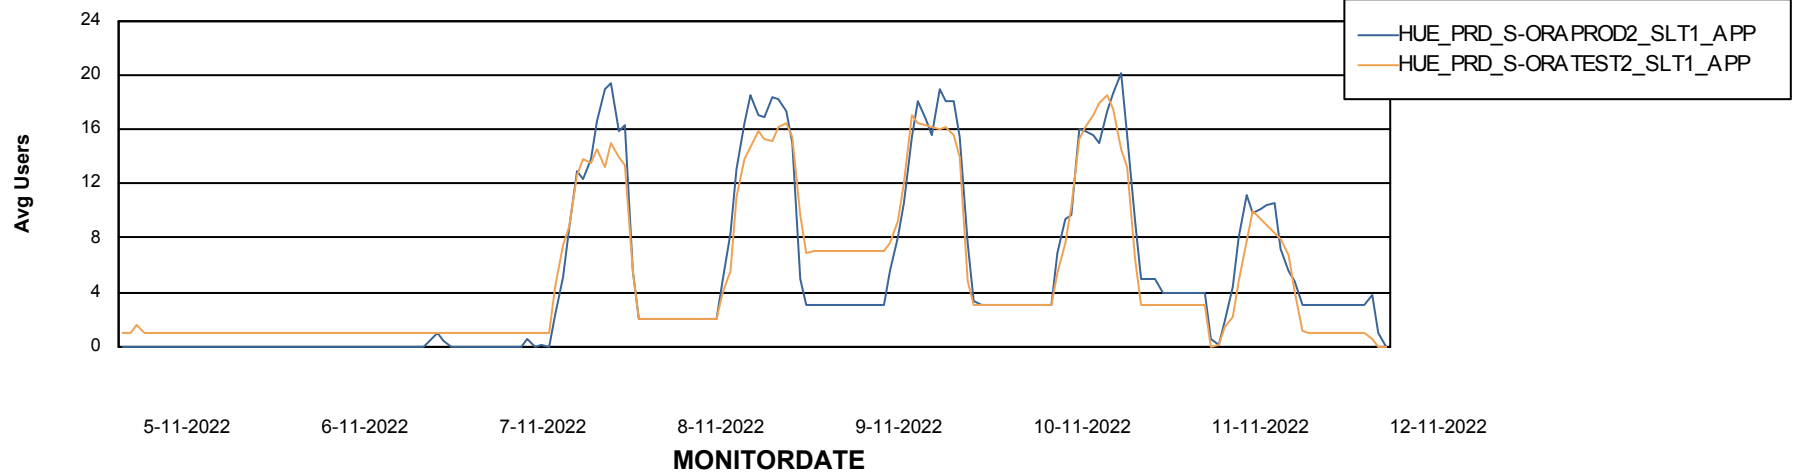

Avg users per day per ABS server