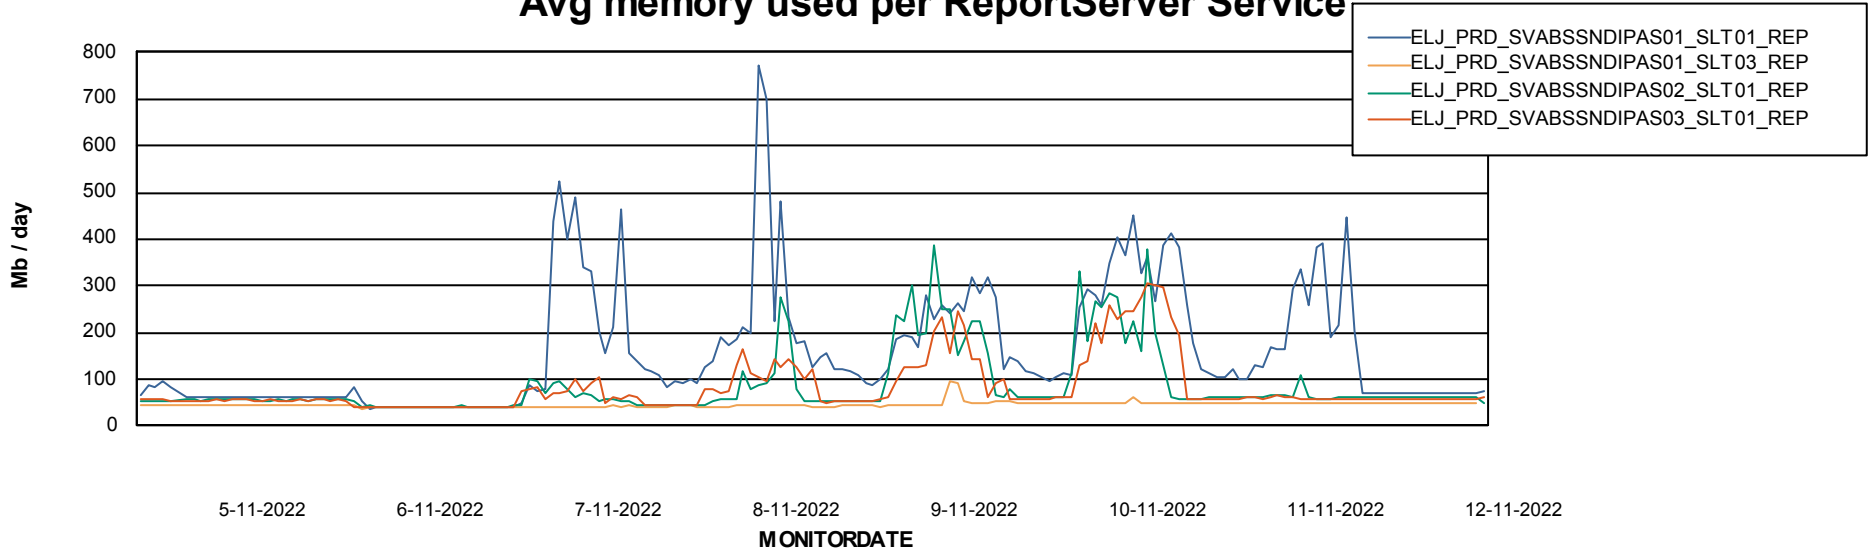

Avg memory used per ABS Server Service

Avg users per day per ABS server

Weekly SLA Customer Report

Customer ELJ Production
Database ID 72

ABSSolute Application ReportServer Services

Avg memory used per ReportServer Service