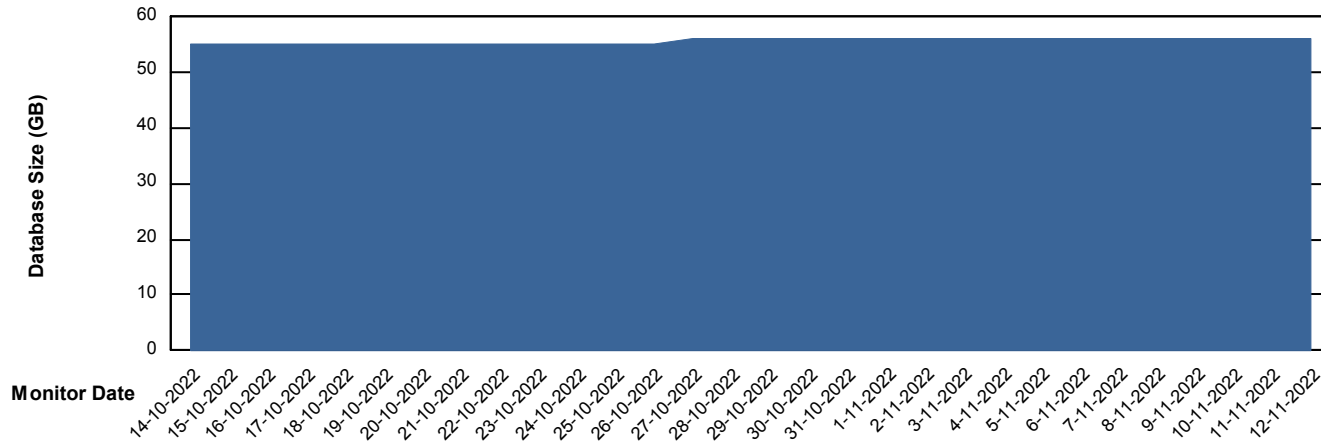

Weekly SLA Customer Report

Customer ELJ Production
Database ID 72

DATABASE SIZE ELJDB_BI

Database growth over last month

DATABASE SIZE ELJDB_Production

Database growth over last month

Weekly SLA Customer Report

Customer ELJ Production
Database ID 72

Database Tablespace ELJDB_BI

Date	Tablespace Name	Filesize (Gb)	Usedsize (Gb)	Percentage free
12-11-2022	ABSDATA	21	14	34
	INDX	23	19	18
11-11-2022	ABSDATA	21	14	34
	INDX	23	19	18
10-11-2022	ABSDATA	21	14	34
	INDX	23	19	18
9-11-2022	ABSDATA	21	14	34
	INDX	23	19	19
8-11-2022	ABSDATA	21	14	34
	INDX	23	19	19
7-11-2022	ABSDATA	21	14	34
	INDX	23	19	19
6-11-2022	ABSDATA	21	14	34
	INDX	23	19	19