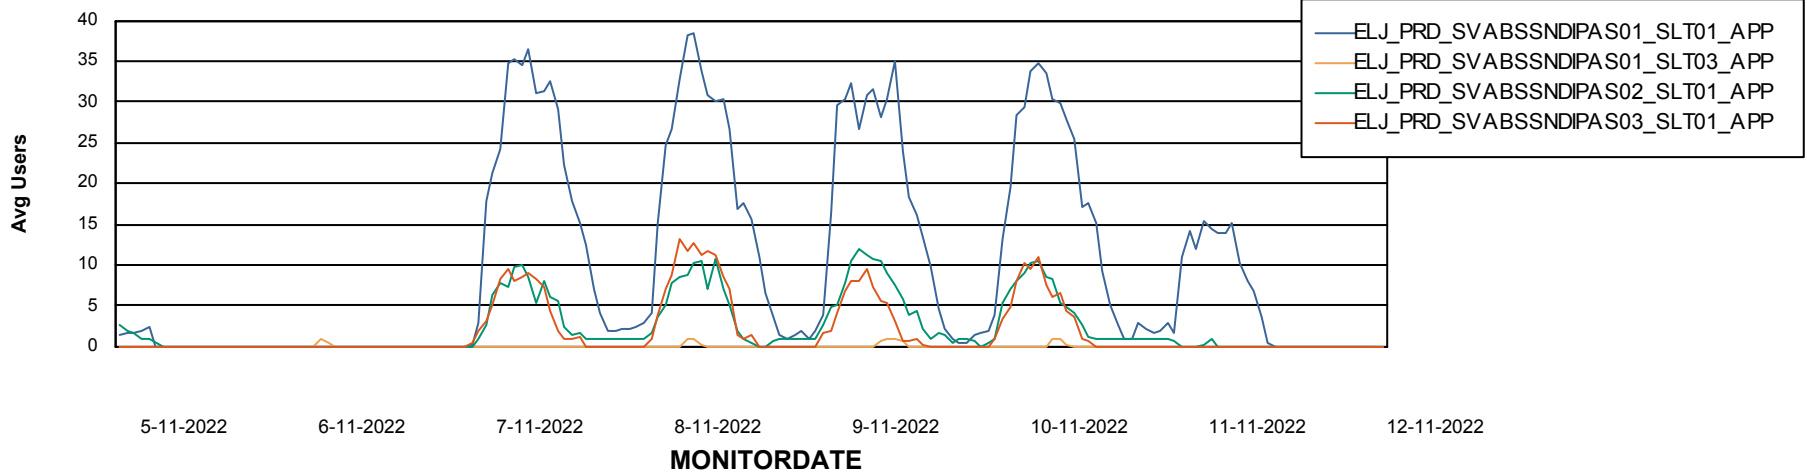

Avg users per day per ABS server