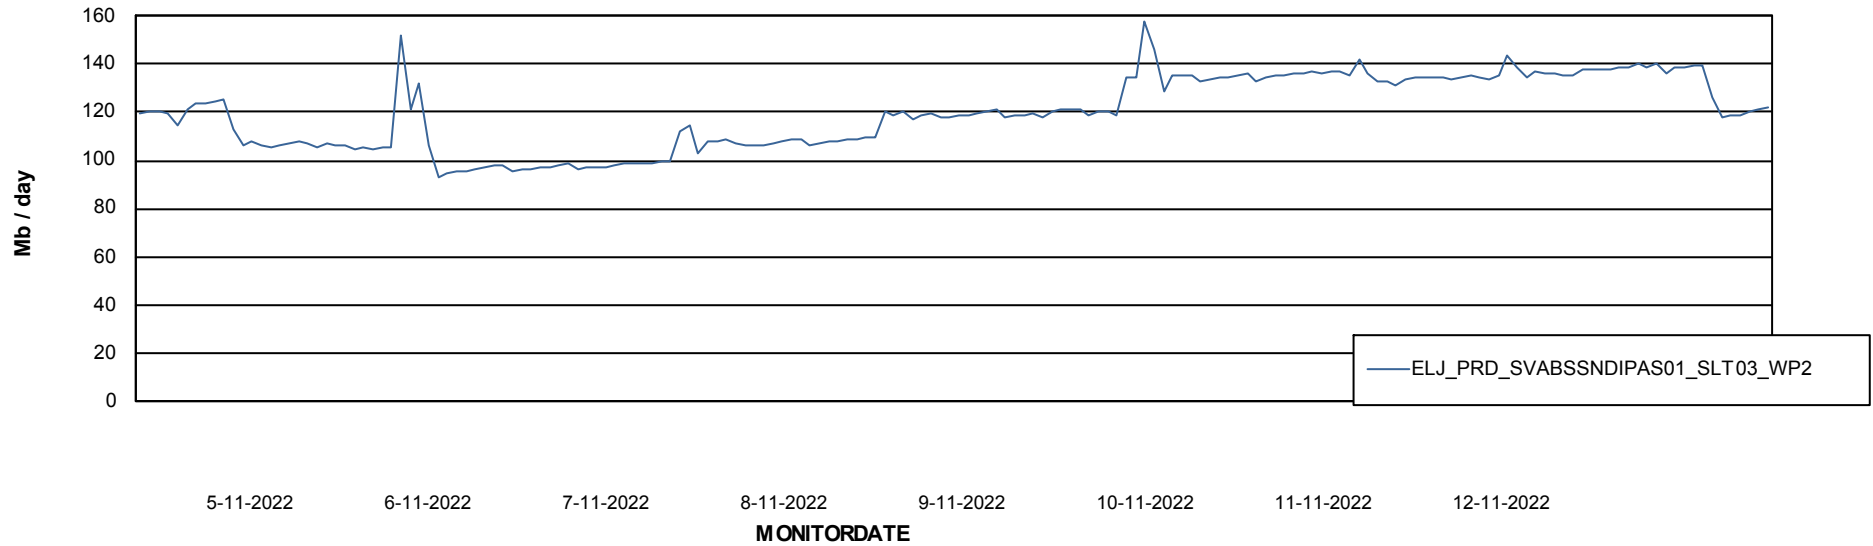

ABSSolute Web Component Services

Avg memory used per ABS Web component