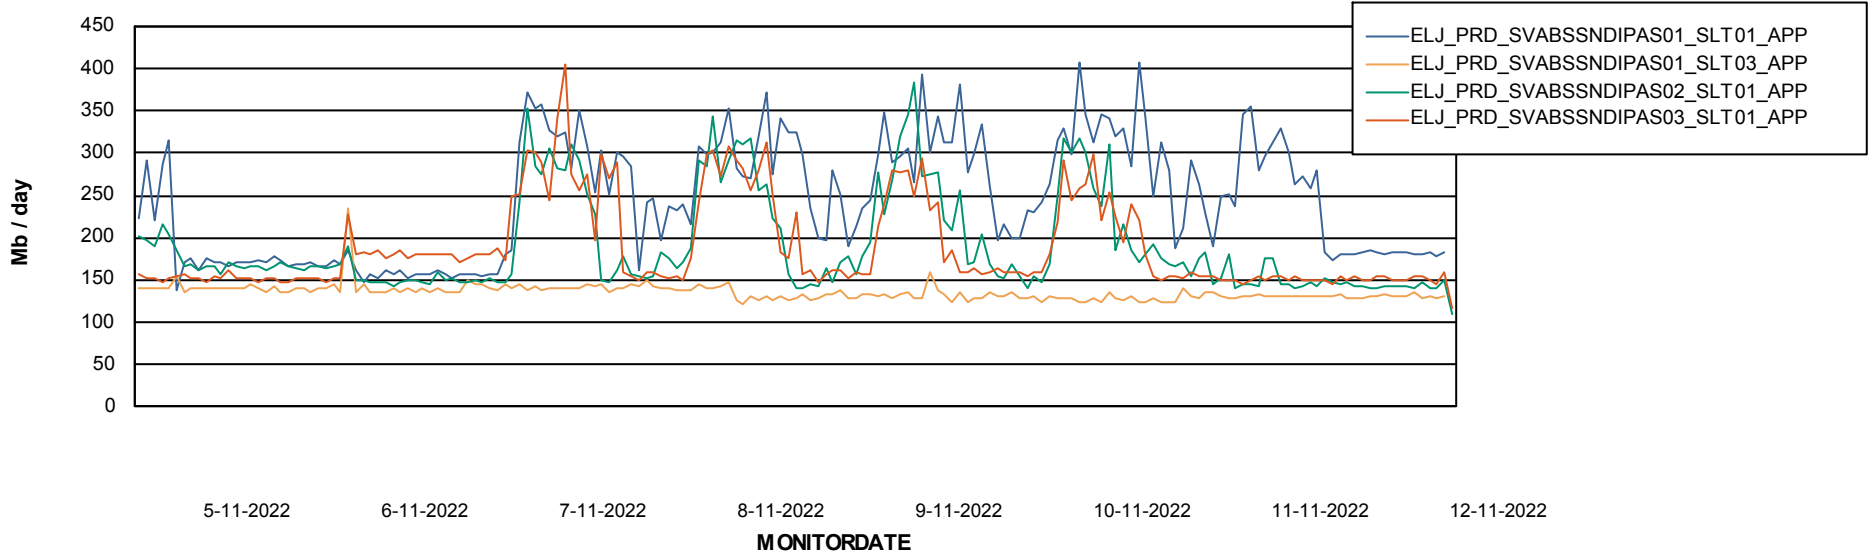

ABSSolute Application Server Services

Avg memory used per ABS Server Service