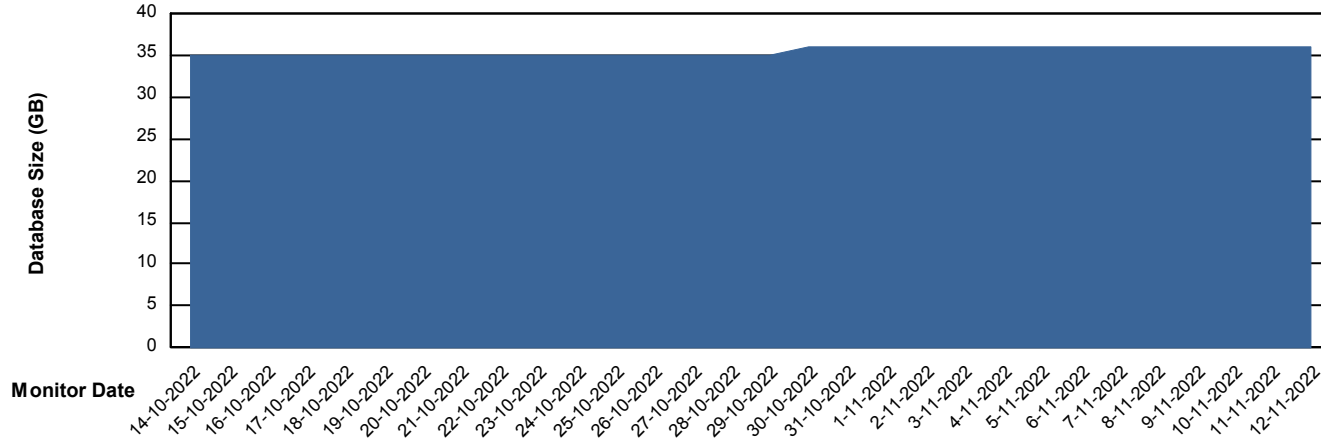

Harddisk Usage ELJ_PRD_SVABSSNDIPDB02

	Free disk space on / (%)	Total disk space on / (Gb)	Used disk space on / (Gb)	Free disk space on /boot (%)	Total disk space on /boot (Gb)	Used disk space on /boot (Gb)	Free disk space on /u01 (%)	Total disk space on /u01 (Gb)	Used disk space on /u01 (Gb)
12-11-2022	81	160	30	26	0	0	70	600	181
11-11-2022	81	160	30	26	0	0	70	600	182
10-11-2022	81	160	30	26	0	0	69	600	184
9-11-2022	81	160	30	26	0	0	69	600	185
8-11-2022	81	160	30	26	0	0	69	600	186
7-11-2022	81	160	30	26	0	0	68	600	190
6-11-2022	81	160	30	26	0	0	69	600	188

Weekly SLA Customer Report

Customer ELJ Production
Database ID 72

Database Performance ELJDB_Production

Weekly SLA Customer Report

Customer ELJ Production
Database ID 72

Database Performance ELJDB_Standby

DB Processes Max 600
DB Sessions Max 4

Weekly SLA Customer Report

Customer ELJ Production
Database ID 72

DATABASE SIZE ELJDB_BI

Database growth over last month

DATABASE SIZE ELJDB_Production

Database growth over last month

Weekly SLA Customer Report