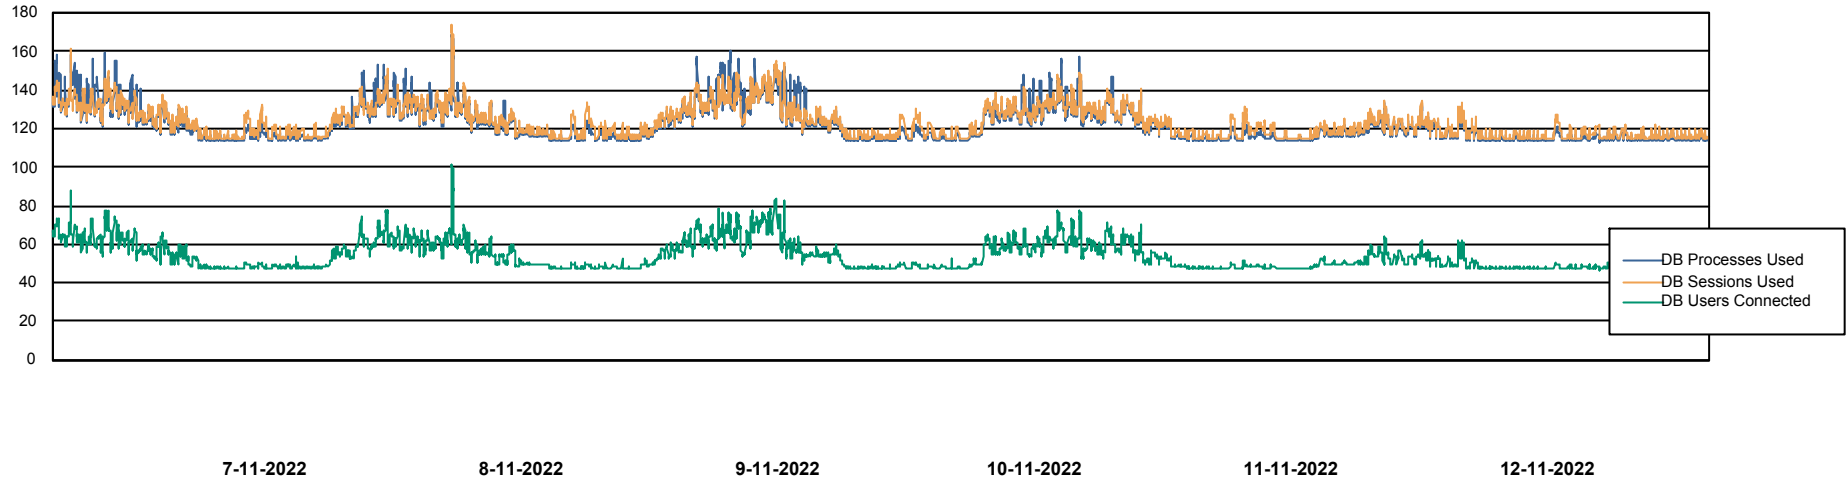

Harddisk Usage ELJ_PRD_SVABSSNDIPDB02

	Free disk space on / (%)	Total disk space on / (Gb)	Used disk space on / (Gb)	Free disk space on /boot (%)	Total disk space on /boot (Gb)	Used disk space on /boot (Gb)	Free disk space on /u01 (%)	Total disk space on /u01 (Gb)	Used disk space on /u01 (Gb)
12-11-2022	81	160	30	26	0	0	70	600	181
11-11-2022	81	160	30	26	0	0	70	600	182
10-11-2022	81	160	30	26	0	0	69	600	184
9-11-2022	81	160	30	26	0	0	69	600	185
8-11-2022	81	160	30	26	0	0	69	600	186
7-11-2022	81	160	30	26	0	0	68	600	190
6-11-2022	81	160	30	26	0	0	69	600	188

Weekly SLA Customer Report

Customer ELJ Production
Database ID 72

Database Performance ELJDB_Production

Weekly SLA Customer Report

Customer ELJ Production
Database ID 72

Database Performance ELJDB_Standby

DB Processes Max 600
DB Sessions Max 4