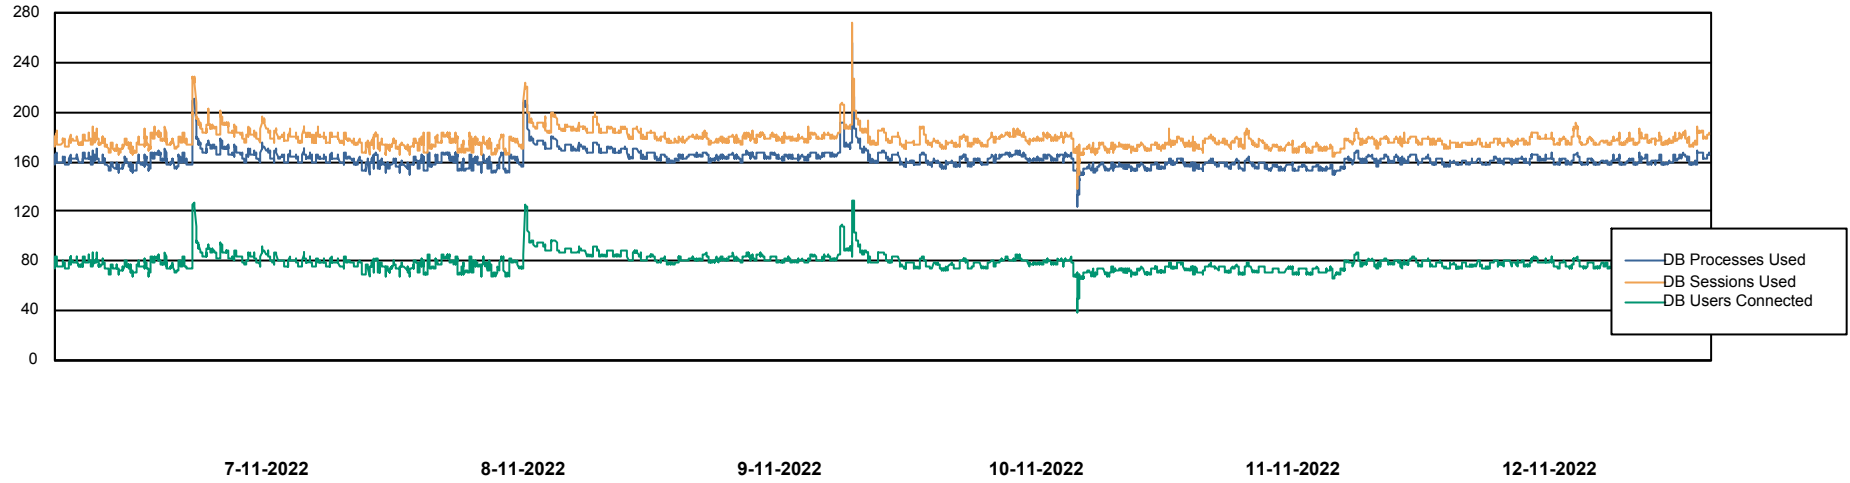

Weekly SLA Customer Report

Customer ELI_Production
Database ID 62

Database Performance ELIDB_BI

Weekly SLA Customer Report

Customer ELI_Production
Database ID 62

Database Performance ELIDB_Production

Weekly SLA Customer Report