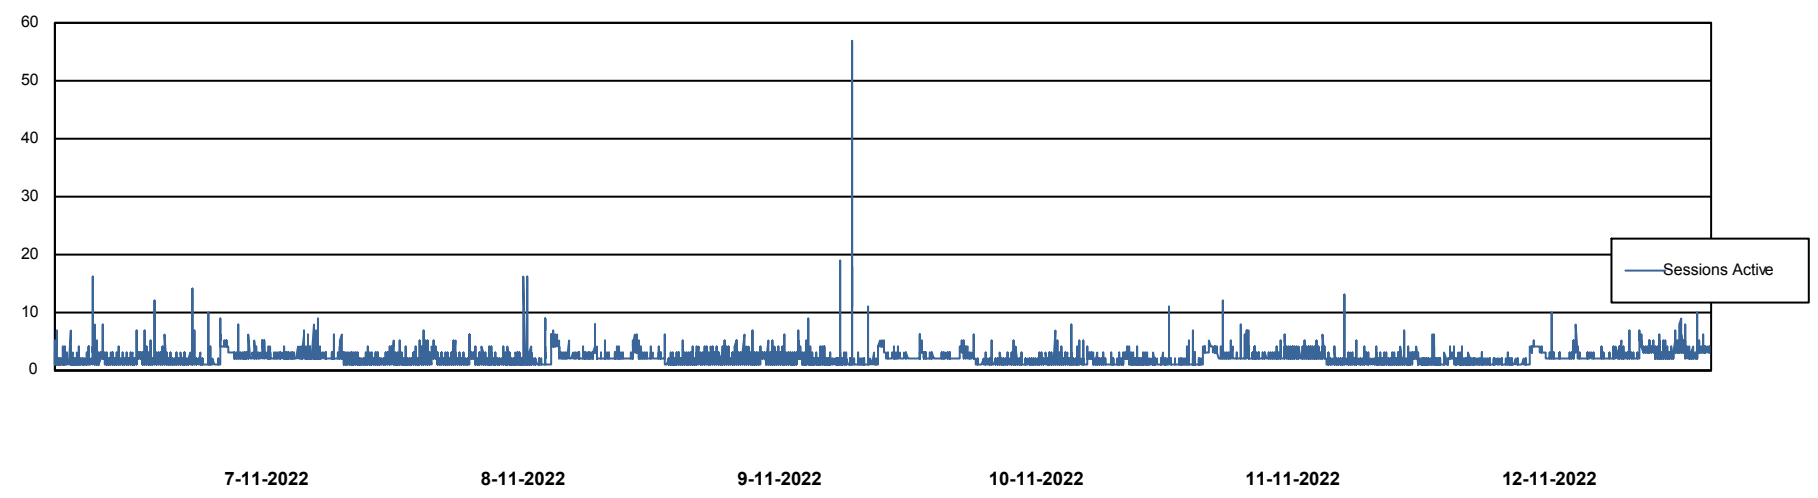

Harddisk Usage ELI_PRD_BISRV

	Free disk space on / (%)	Total disk space on / (Gb)	Used disk space on / (Gb)	Free disk space on /ABS-BI (%)	Total disk space on /ABS-BI	Used disk space on /ABS-BI	Free disk space on /backup (%)	Total disk space on /backup	Used disk space on /backup	Free disk space on /boot (%)
12-11-2022	51	90	44	12	275	233	79	68	14	62
11-11-2022	51	90	44	12	275	232	80	68	13	62
10-11-2022	51	90	44	21	275	209	79	68	14	62
9-11-2022	51	90	44	21	275	209	71	68	20	62
8-11-2022	51	90	44	21	275	209	73	68	19	62
7-11-2022	51	90	44	21	275	209	79	68	14	62
6-11-2022	51	90	44	21	275	208	73	68	19	62

Weekly SLA Customer Report

Customer ELI_Production
Database ID 62

Database Performance ELIDB_BI

Weekly SLA Customer Report

Customer ELI_Production
Database ID 62

Database Performance ELIDB_Production

Weekly SLA Customer Report

Customer ELI_Production
Database ID 62

Database Performance ELIDB_Standby

DB Processes Max 1,000

Weekly SLA Customer Report

Customer ELI_Production
Database ID 62

DATABASE SIZE ELIDB_BI

Database growth over last month