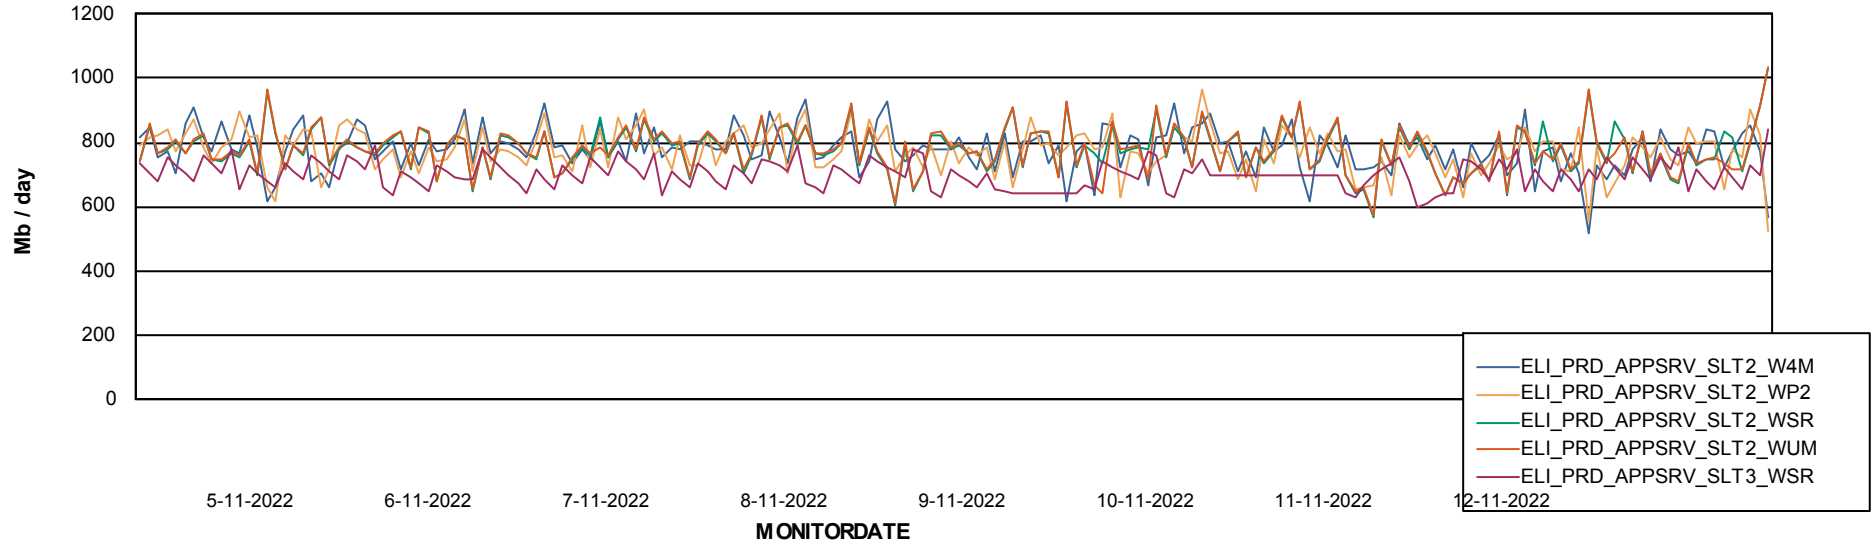

ABSSolute Application Server Services

Avg memory used per ABS Web component