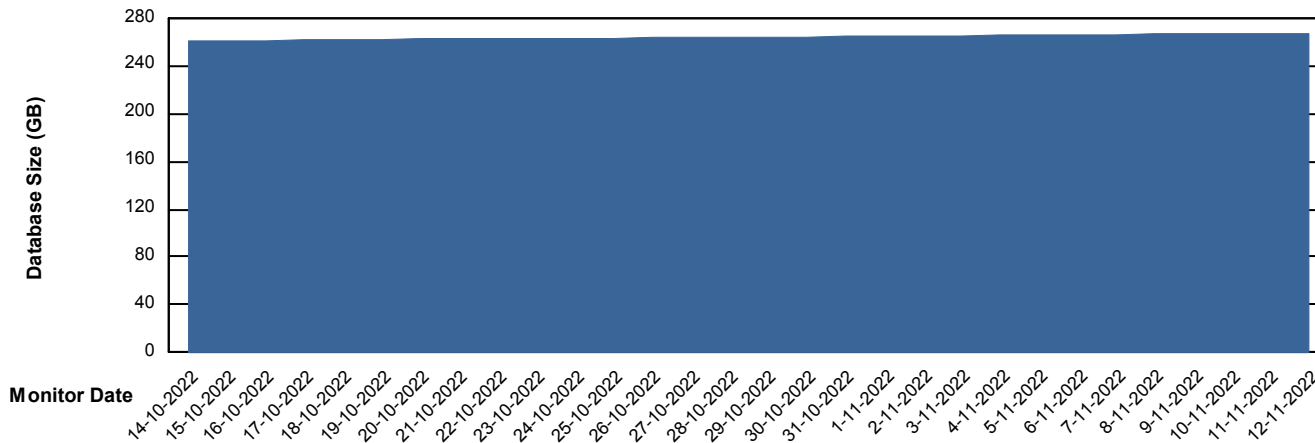

Customer ELI_Production
Database ID 62

Database Performance ELIDB_Standby

DB Processes Max 1,000

Weekly SLA Customer Report

Customer ELI_Production
Database ID 62

DATABASE SIZE ELIDB_BI

Database growth over last month

DATABASE SIZE ELIDB_Production

Database growth over last month

Weekly SLA Customer Report

Customer ELI_Production
 Database ID 62

Database Tablespace ELIDB_BI

Date	Tablespace Name	Filesize (Gb)	Usedsize (Gb)	Percentage free
12-11-2022	ABSDATA	77	65	15
	INDX	98	77	21
11-11-2022	ABSDATA	77	65	15
	INDX	98	77	21
10-11-2022	ABSDATA	77	65	15
	INDX	98	77	21
9-11-2022	ABSDATA	77	65	15
	INDX	98	77	22
8-11-2022	ABSDATA	77	65	15
	INDX	98	77	22
7-11-2022	ABSDATA	77	65	15
	INDX	98	77	22
6-11-2022	ABSDATA	77	66	15
	INDX	98	77	22