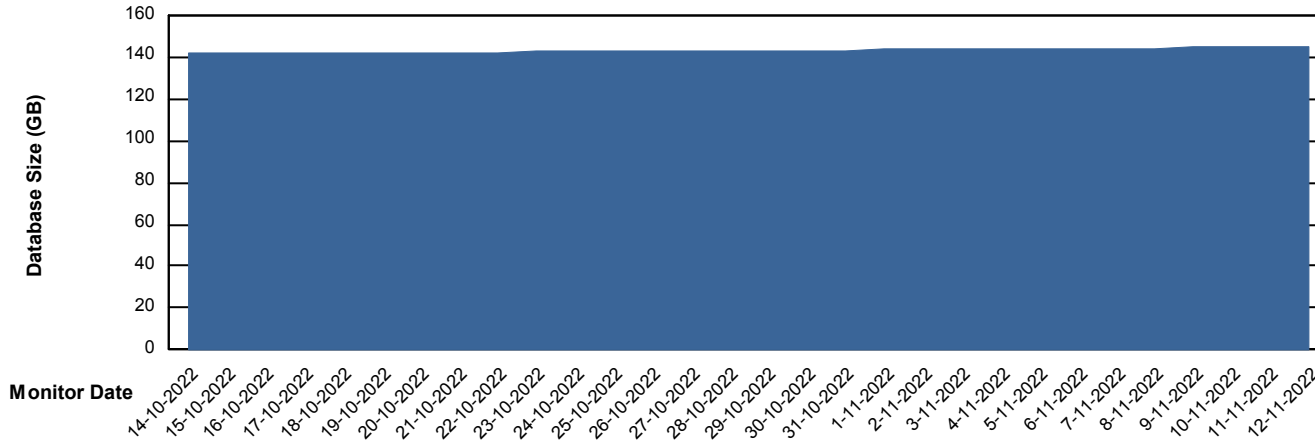

Customer ELI_Production
Database ID 62

Database Performance ELIDB_Standby

DB Processes Max 1,000

Weekly SLA Customer Report

Customer ELI_Production
Database ID 62

DATABASE SIZE ELIDB_BI

Database growth over last month

DATABASE SIZE ELIDB_Production

Database growth over last month

Weekly SLA Customer Report

Customer ELI_Production
 Database ID 62

Database Tablespace ELIDB_BI

Date	Tablespace Name	Filesize (Gb)	Usedsize (Gb)	Percentage free
12-11-2022	ABSDATA	77	65	15
	INDX	98	77	21
11-11-2022	ABSDATA	77	65	15
	INDX	98	77	21
10-11-2022	ABSDATA	77	65	15
	INDX	98	77	21
9-11-2022	ABSDATA	77	65	15
	INDX	98	77	22
8-11-2022	ABSDATA	77	65	15
	INDX	98	77	22
7-11-2022	ABSDATA	77	65	15
	INDX	98	77	22
6-11-2022	ABSDATA	77	66	15
	INDX	98	77	22