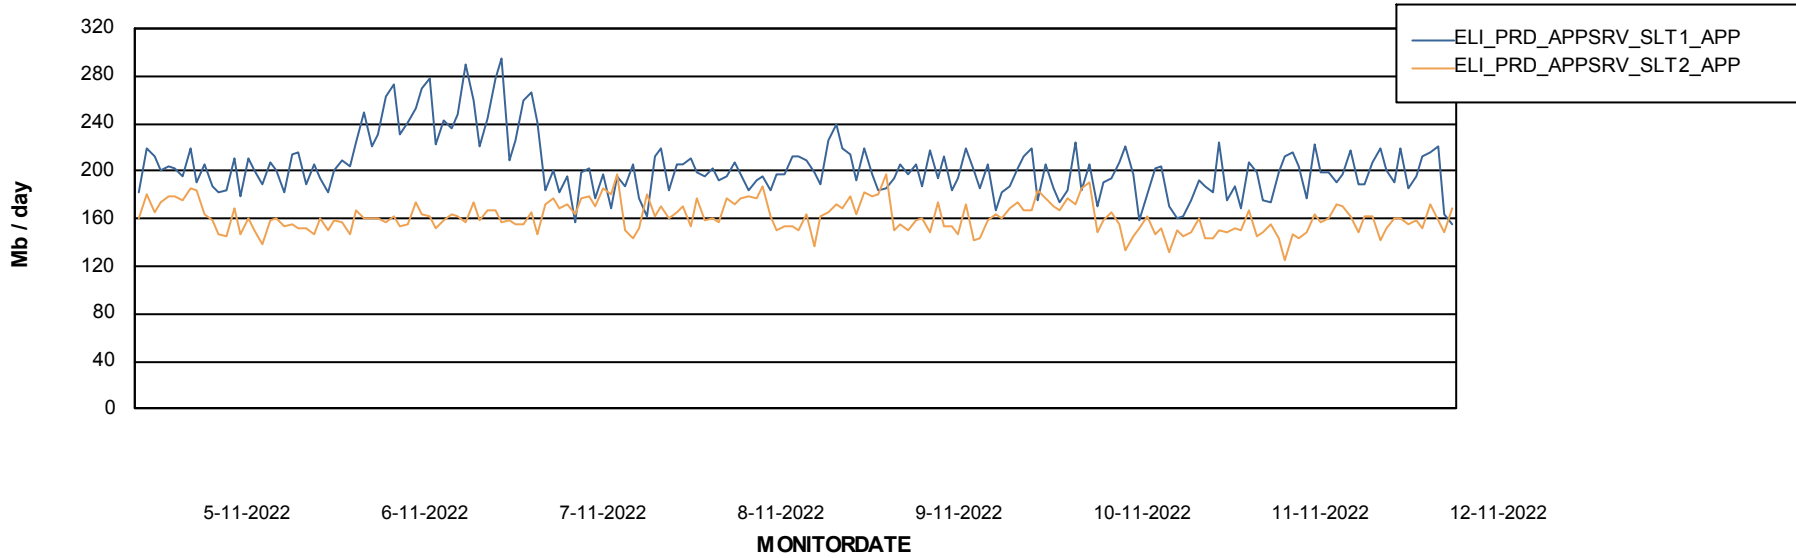

Standby Database Health ELI_Production

Recovery lag for last 7 days

Weekly SLA Customer Report

Customer ELI_Production
Database ID 62

ABSolute Application Server Services

Avg memory used per ABS Server Service