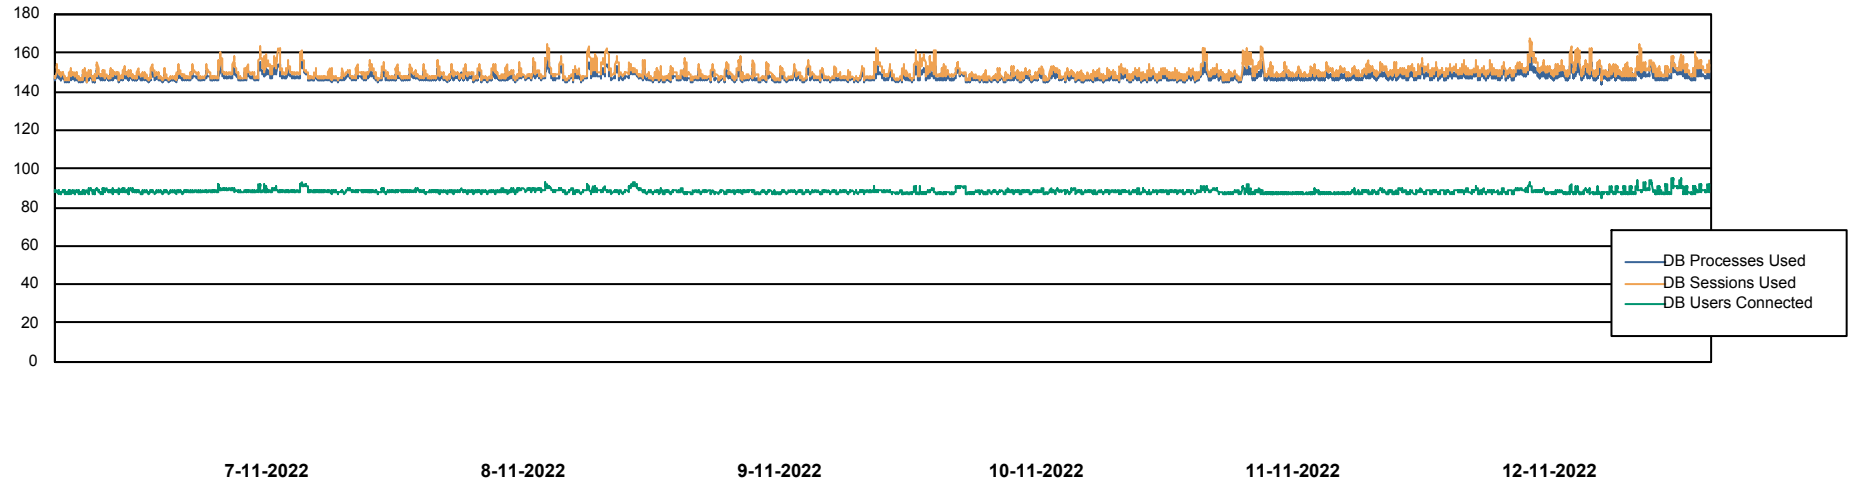

Database Performance ELIDB_BI