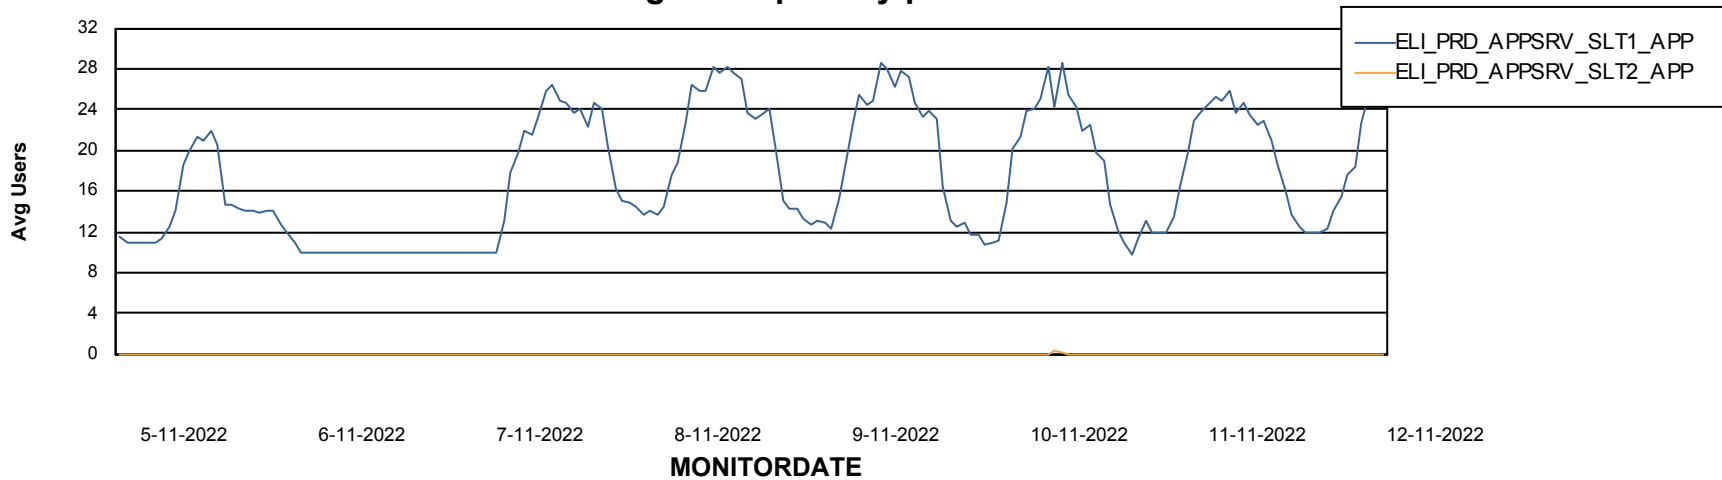

Weekly SLA Customer Report

Customer ELI_Production
Database ID 62

ABSSolute Application Server Services

Avg memory used per ReportServer Service

Avg users per day per ABS server

Weekly SLA Customer Report

Customer ELI_Production
Database ID 62