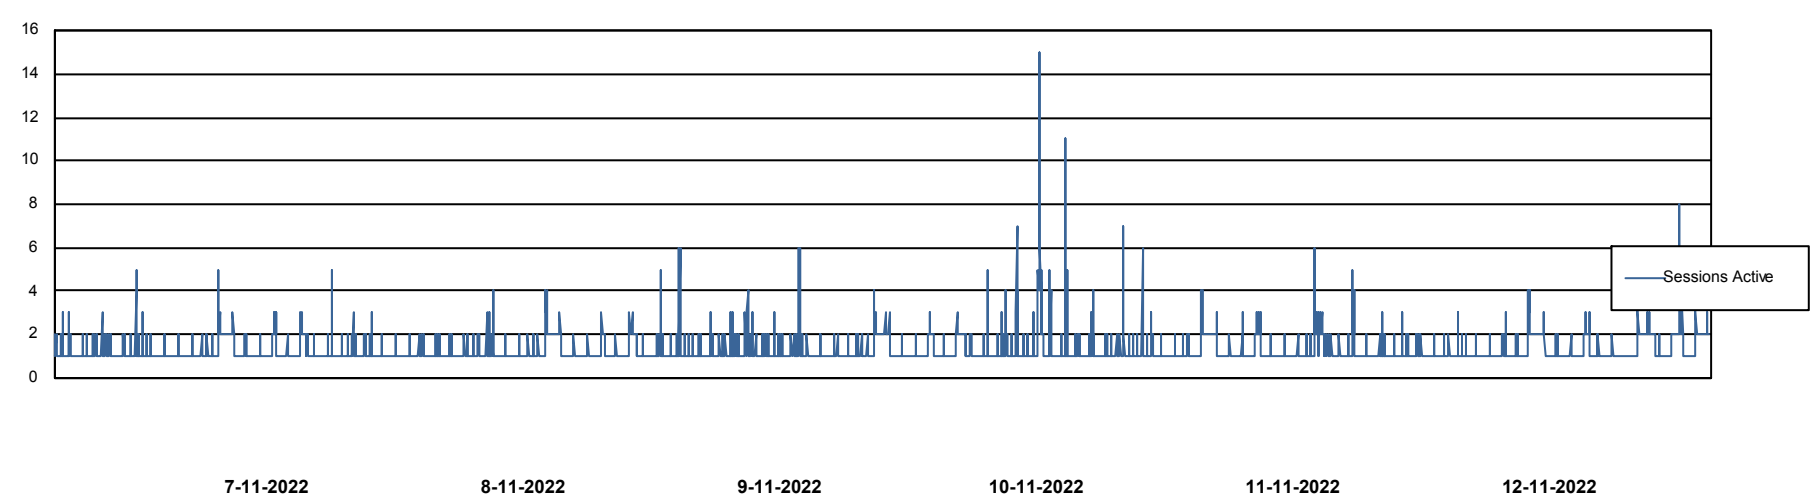

Harddisk Usage ELI_PRD_BISRV

	Free disk space on / (%)	Total disk space on / (Gb)	Used disk space on / (Gb)	Free disk space on /ABS-BI (%)	Total disk space on /ABS-BI	Used disk space on /ABS-BI	Free disk space on /backup (%)	Total disk space on /backup	Used disk space on /backup	Free disk space on /boot (%)
12-11-2022	51	90	44	12	275	233	79	68	14	62
11-11-2022	51	90	44	12	275	232	80	68	13	62
10-11-2022	51	90	44	21	275	209	79	68	14	62
9-11-2022	51	90	44	21	275	209	71	68	20	62
8-11-2022	51	90	44	21	275	209	73	68	19	62
7-11-2022	51	90	44	21	275	209	79	68	14	62
6-11-2022	51	90	44	21	275	208	73	68	19	62

Weekly SLA Customer Report

Customer ELI_Production
Database ID 62

Database Performance ELIDB_BI

Weekly SLA Customer Report

Customer ELI_Production
Database ID 62

Database Performance ELIDB_Production

Weekly SLA Customer Report