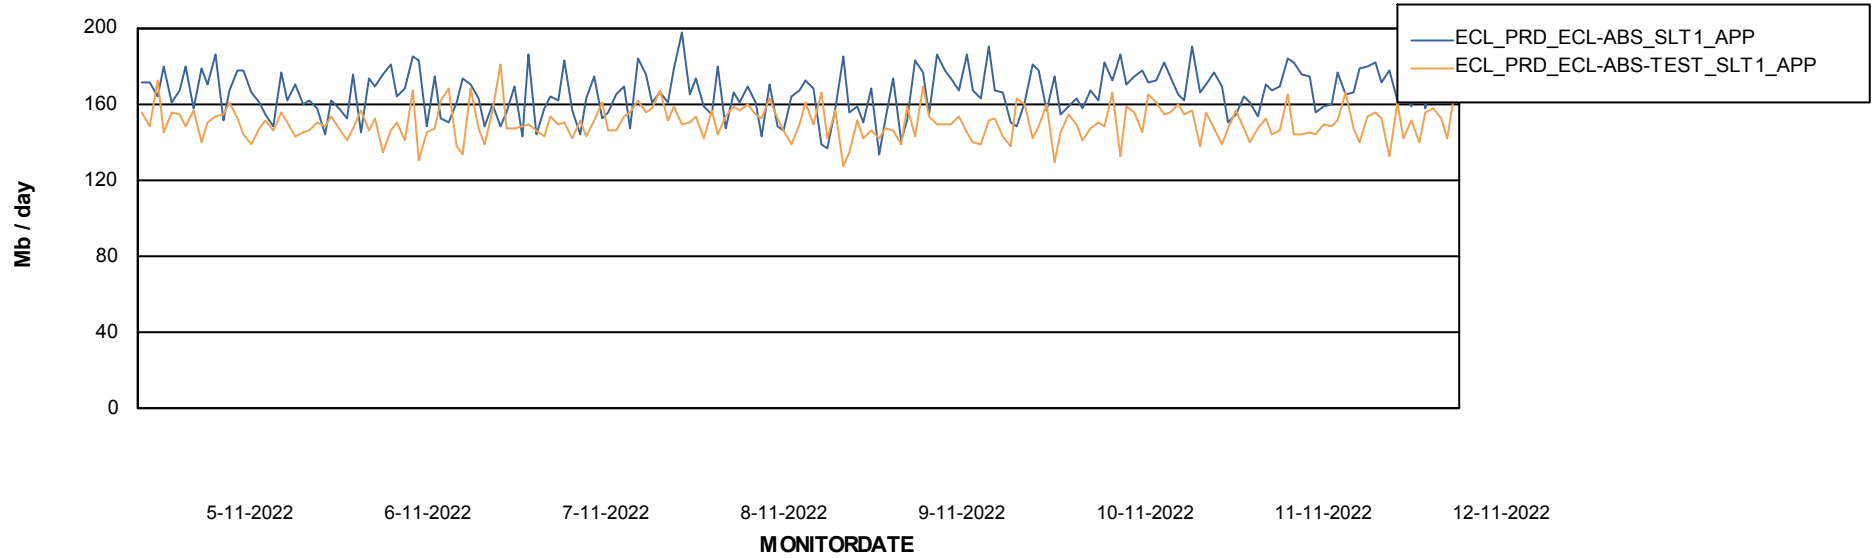

ABSSolute Application Server Services

Avg memory used per ABS Server Service