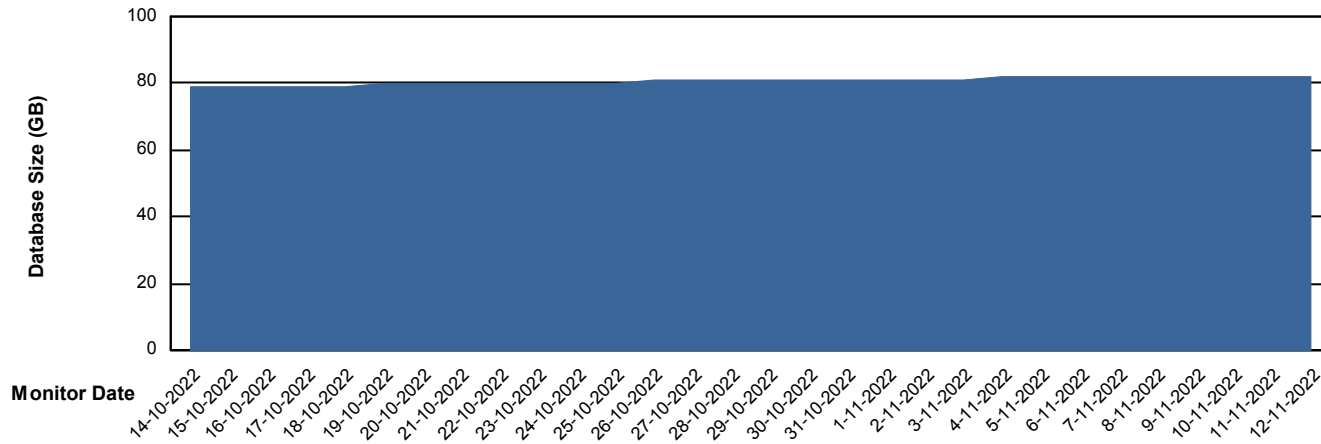

DATABASE SIZE ECLDB_Production

Database growth over last month