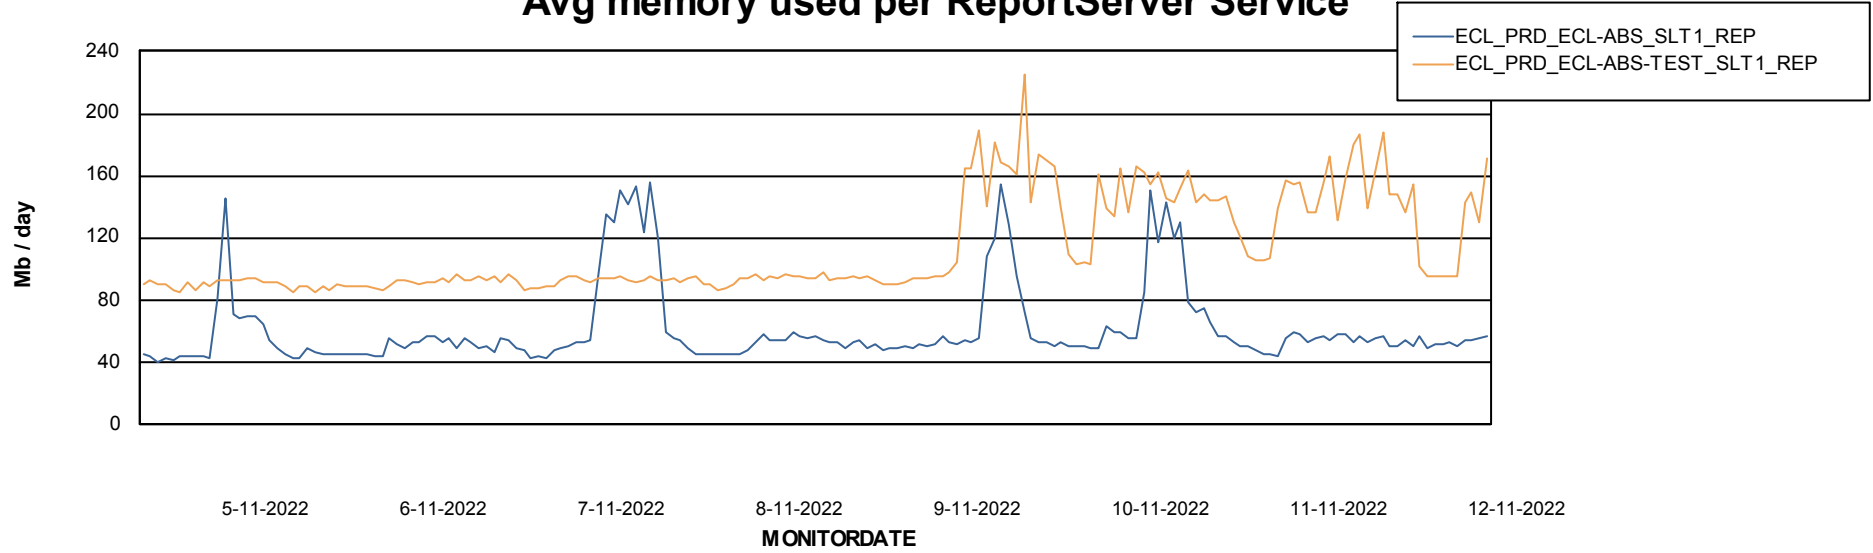

ABSSolute Application ReportServer Services

Avg memory used per ReportServer Service