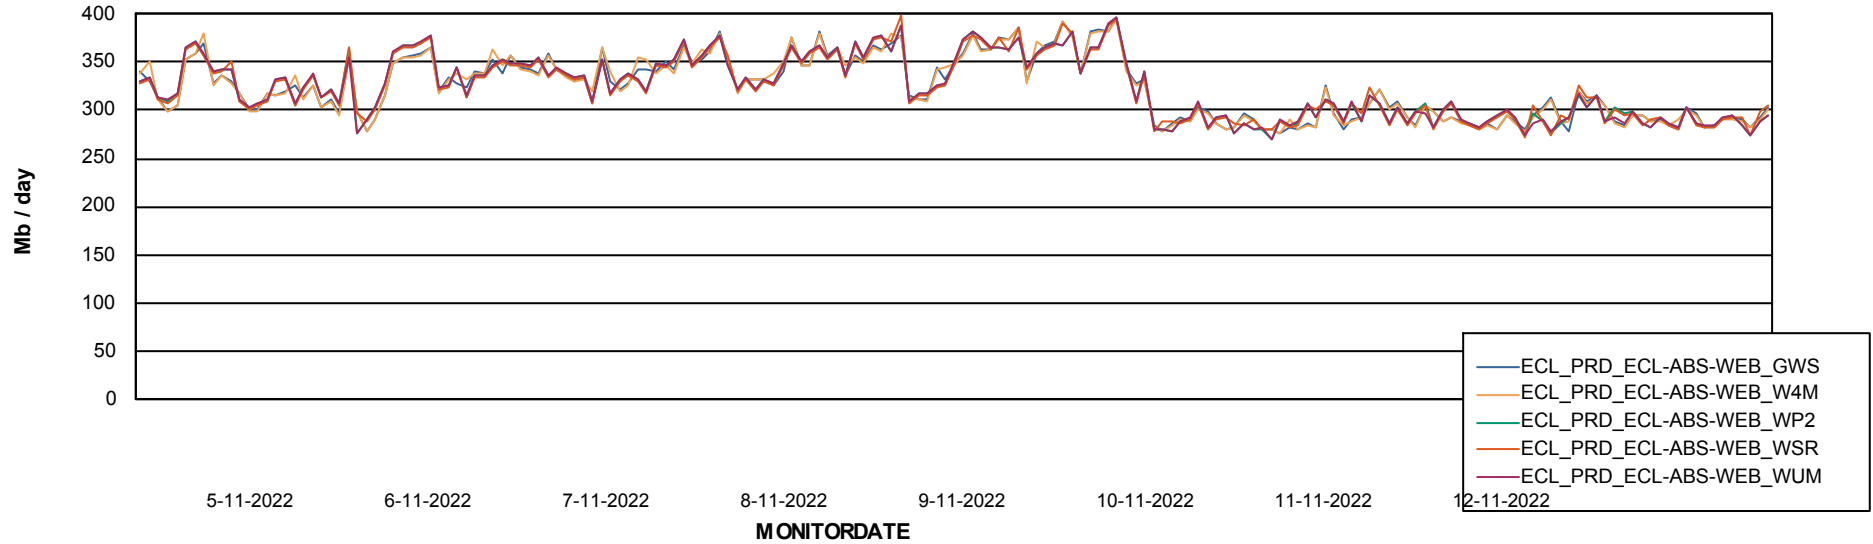

ABSolute Web Component Services

Avg memory used per ABS Web component