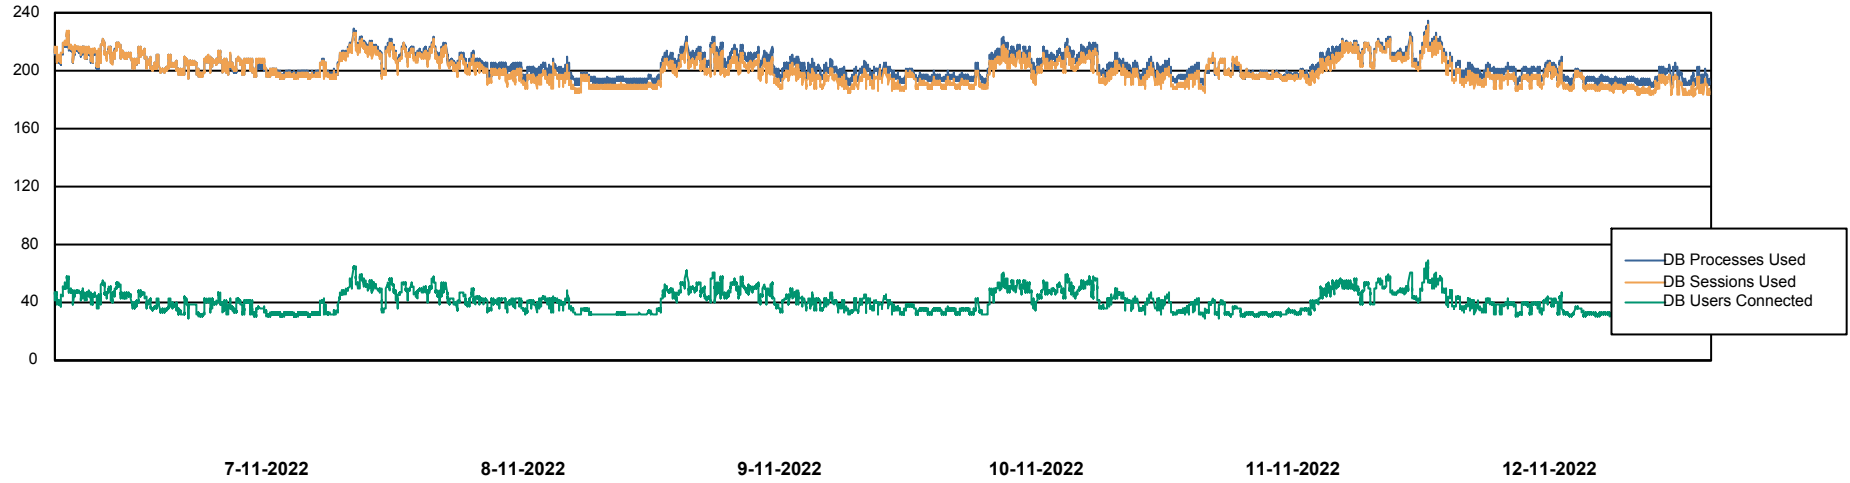

Database Performance ECLDB_Production