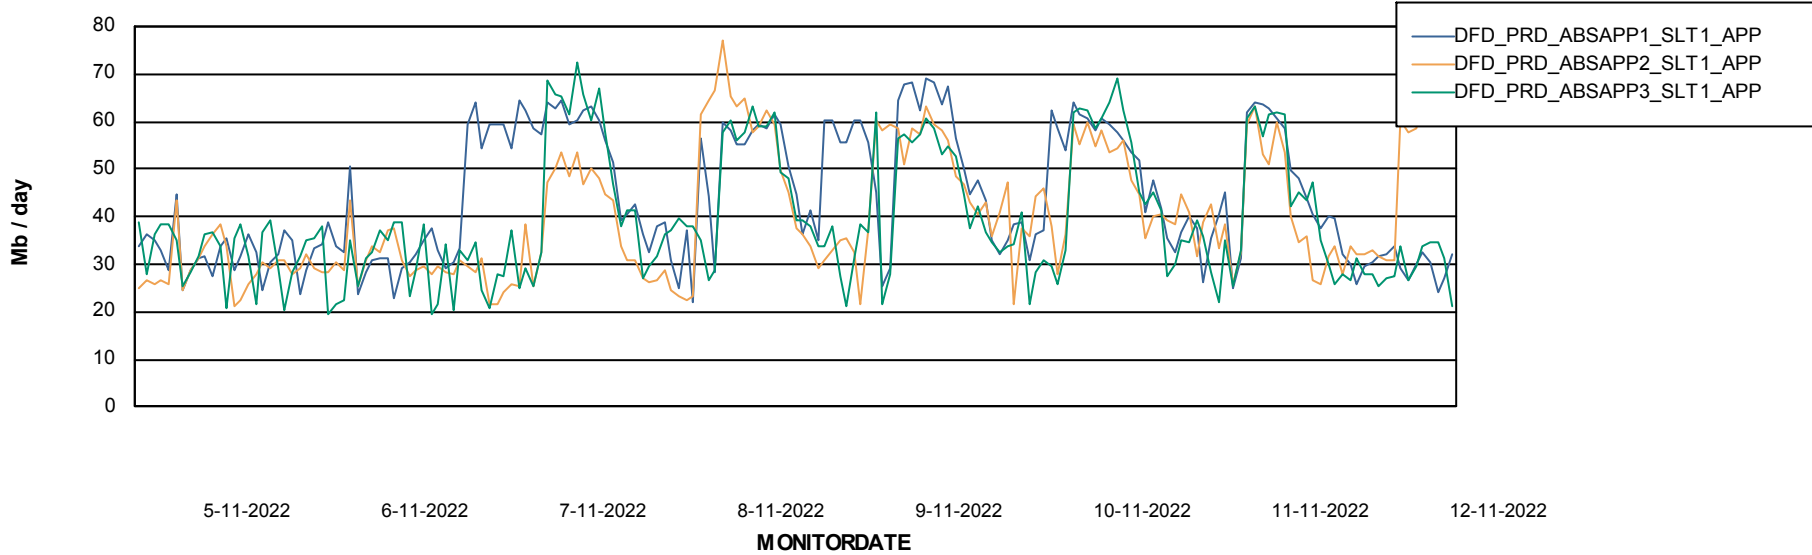

Weekly SLA Customer Report

Customer DFD_Production
Database ID 39

Database Performance DFDDDB_Production

DB Processes Max 4
DB Sessions Max 600

Weekly SLA Customer Report

Customer DFD_Production
 Database ID 39

DATABASE SIZE DFDDDB_Production

Database growth over last month

Database Tablespace DFDDDB_Production

Date	Tablespace Name	Filesize (Gb)	Usedsize (Gb)	Percentage free
12-11-2022	ABSDATA	83	5	94
	INDX	161	87	46
11-11-2022	ABSDATA	83	5	94
	INDX	161	87	46
10-11-2022	ABSDATA	83	5	94
	INDX	161	87	46
9-11-2022	ABSDATA	83	5	94
	INDX	161	86	47
8-11-2022	ABSDATA	83	4	95
	INDX	161	86	47
7-11-2022	ABSDATA	83	4	95
	INDX	161	84	48
6-11-2022	ABSDATA	83	4	95
	INDX	161	84	48

Weekly SLA Customer Report

Customer DFD_Production
Database ID 39

ABSSolute Application Server Services

Avg memory used per ABS Server Service

Avg users per day per ABS server

Weekly SLA Customer Report

Customer DFD_Production
Database ID 39