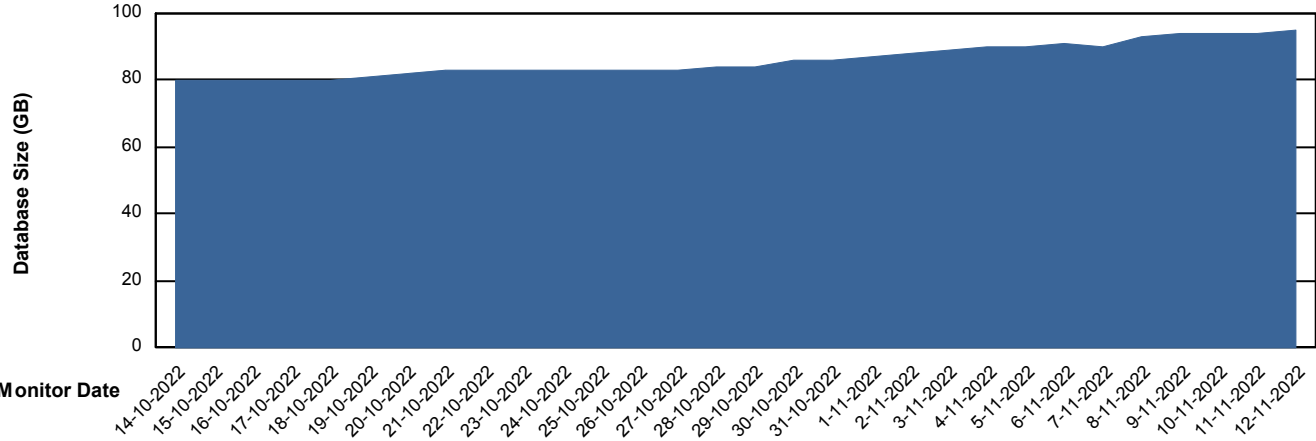

Weekly SLA Customer Report

Customer DFD_Production
Database ID 39

Database Performance DFDDDB_Production

DB Processes Max 4
DB Sessions Max 600

Weekly SLA Customer Report

Customer DFD_Production
 Database ID 39

DATABASE SIZE DFDDDB_Production

Database growth over last month

Database Tablespace DFDDDB_Production

Date	Tablespace Name	Filesize (Gb)	Usedsize (Gb)	Percentage free
12-11-2022	ABSDATA	83	5	94
	INDX	161	87	46
11-11-2022	ABSDATA	83	5	94
	INDX	161	87	46
10-11-2022	ABSDATA	83	5	94
	INDX	161	87	46
9-11-2022	ABSDATA	83	5	94
	INDX	161	86	47
8-11-2022	ABSDATA	83	4	95
	INDX	161	86	47
7-11-2022	ABSDATA	83	4	95
	INDX	161	84	48
6-11-2022	ABSDATA	83	4	95
	INDX	161	84	48