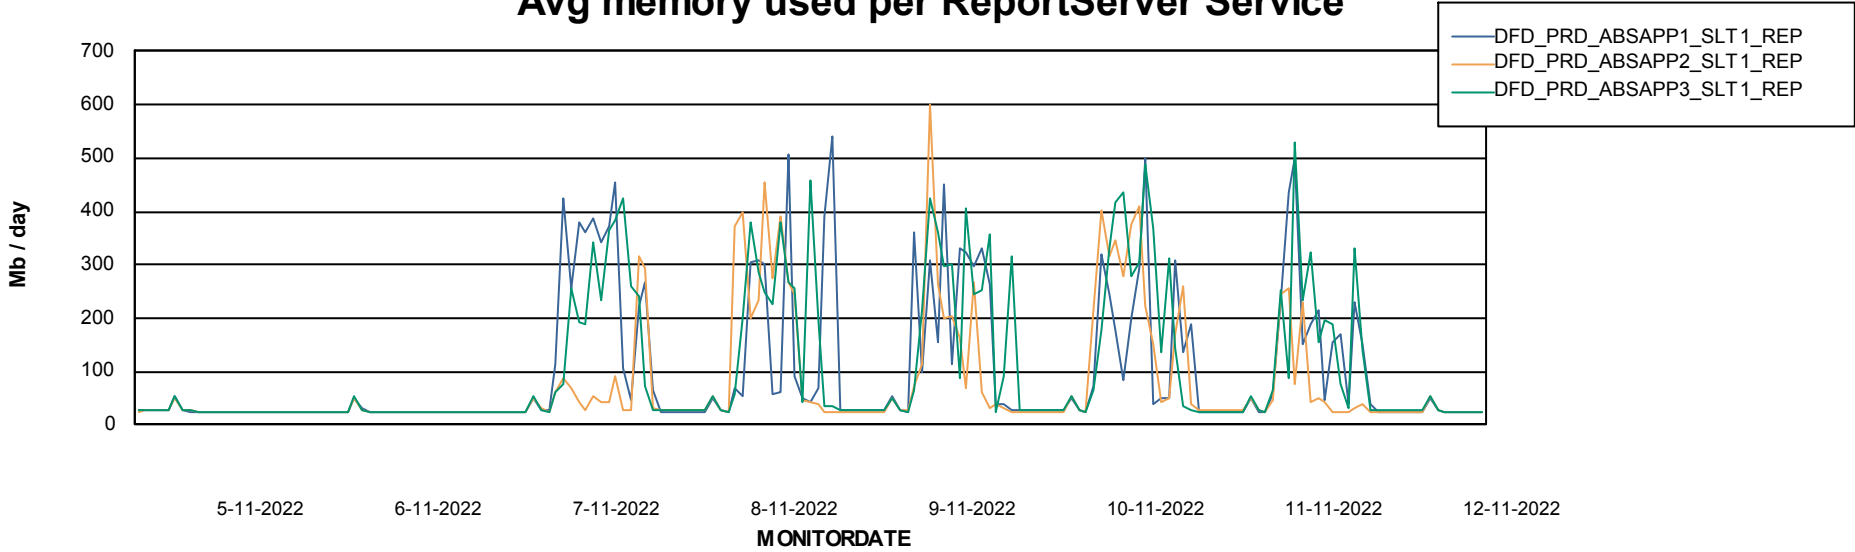

ABSSolute Application ReportServer Services

Avg memory used per ReportServer Service