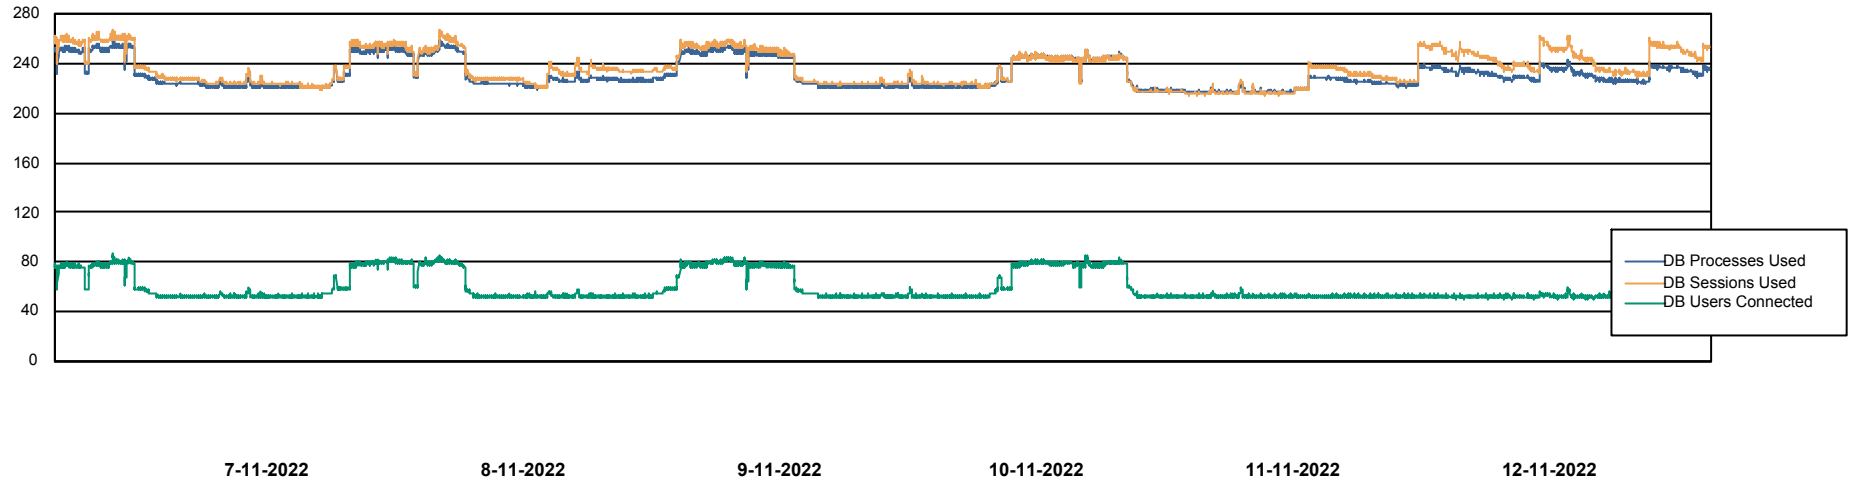

Database Performance CLODB_PRD_CLO-ORA01

DB Processes Max 1,000