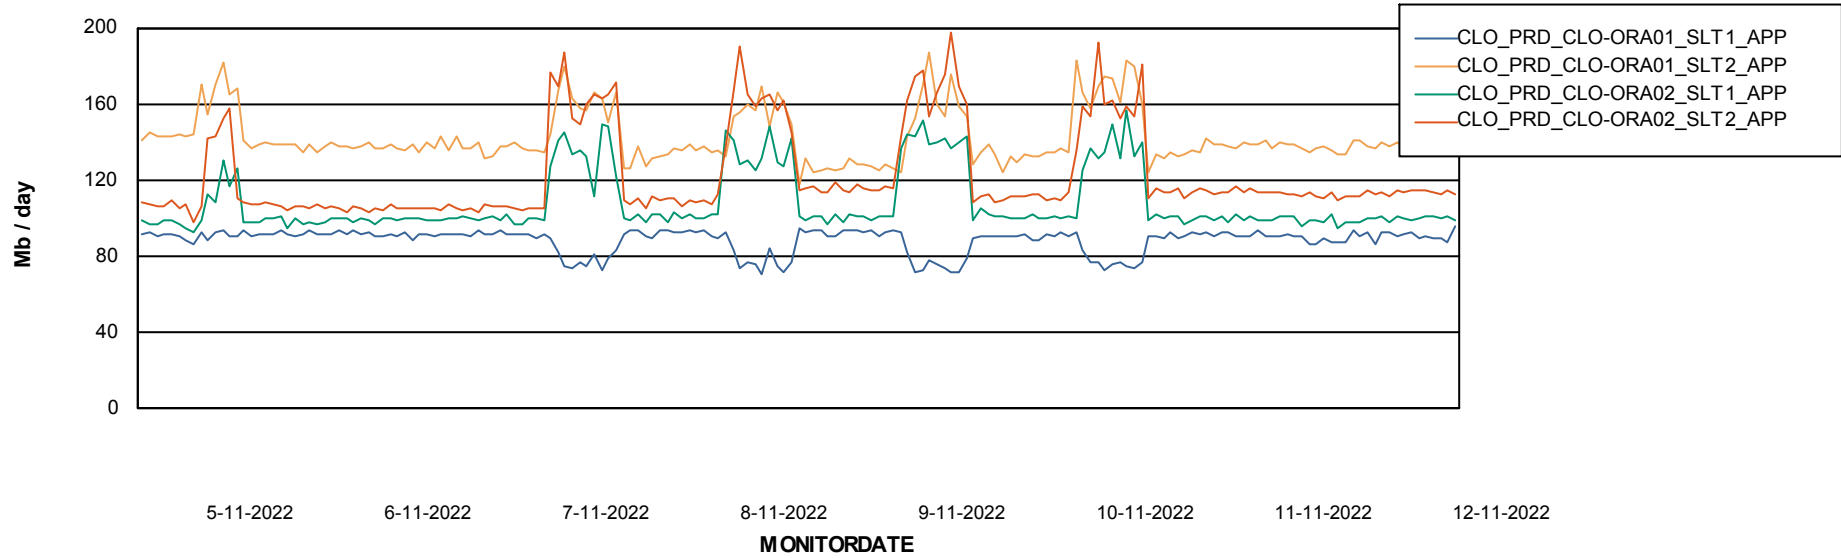

ABSSolute Application Server Services

Avg memory used per ABS Server Service