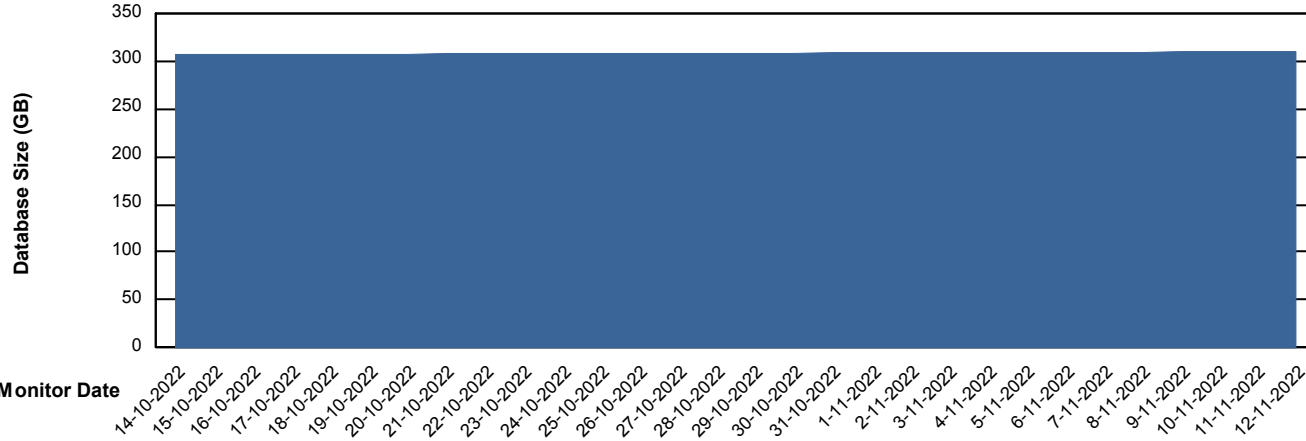

DATABASE SIZE CLODB_PRD_CLO-ORA01

Database growth over last month