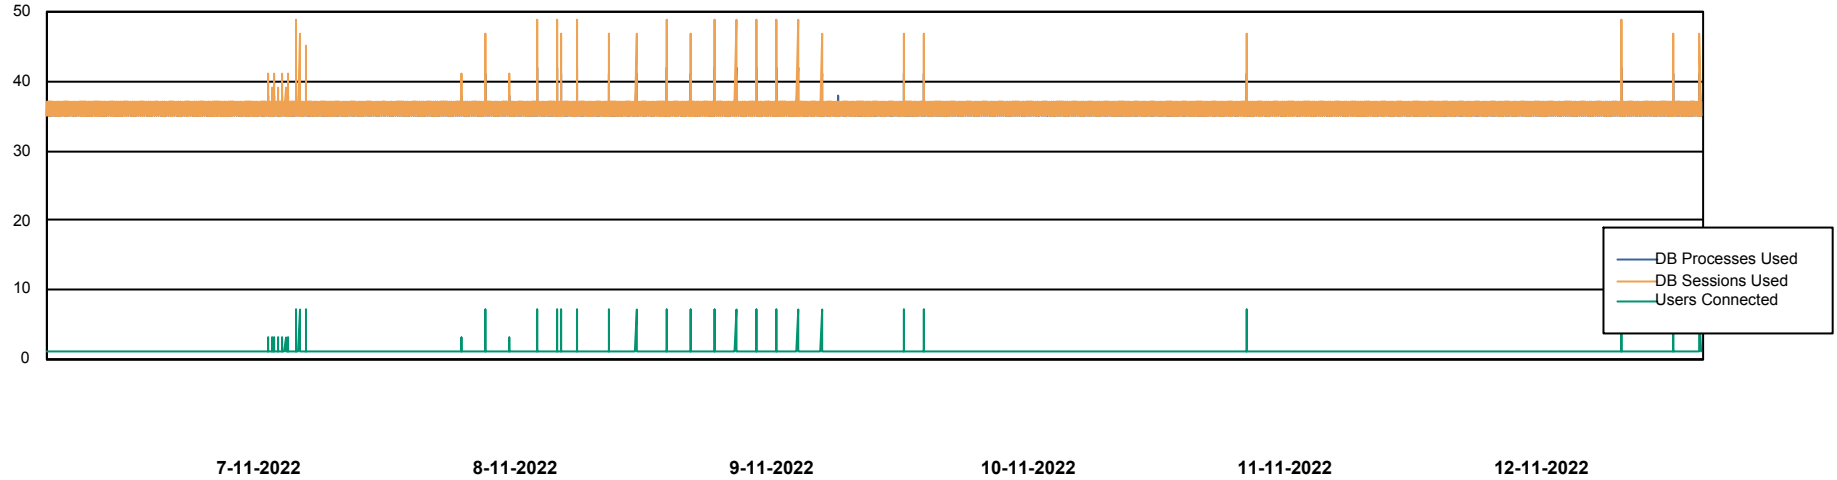

Weekly SLA Customer Report

Customer CIW Production
Database ID 45

Database Performance CIWDB_Production

DB Processes Max 300
DB Sessions Max 472

Weekly SLA Customer Report

Customer CIW Production
Database ID 45

Database Performance CIWDB_Standby

DB Processes Max 300
DB Sessions Max 472

Weekly SLA Customer Report

Customer CIW Production
 Database ID 45

DATABASE SIZE CIWDB_Production

Database growth over last month

Database Tablespace CIWDB_Production

Date	Tablespace Name	Filesize (Gb)	Usedsize (Gb)	Percentage free
12-11-2022	ABSDATA	57	46	19
	INDX	12	7	42
11-11-2022	ABSDATA	57	46	19
	INDX	12	7	42
10-11-2022	ABSDATA	57	46	19
	INDX	12	7	42
9-11-2022	ABSDATA	57	46	19
	INDX	12	7	42
8-11-2022	ABSDATA	57	46	19
	INDX	12	7	42
7-11-2022	ABSDATA	57	46	19
	INDX	12	7	42
6-11-2022	ABSDATA	57	46	19
	INDX	12	7	42