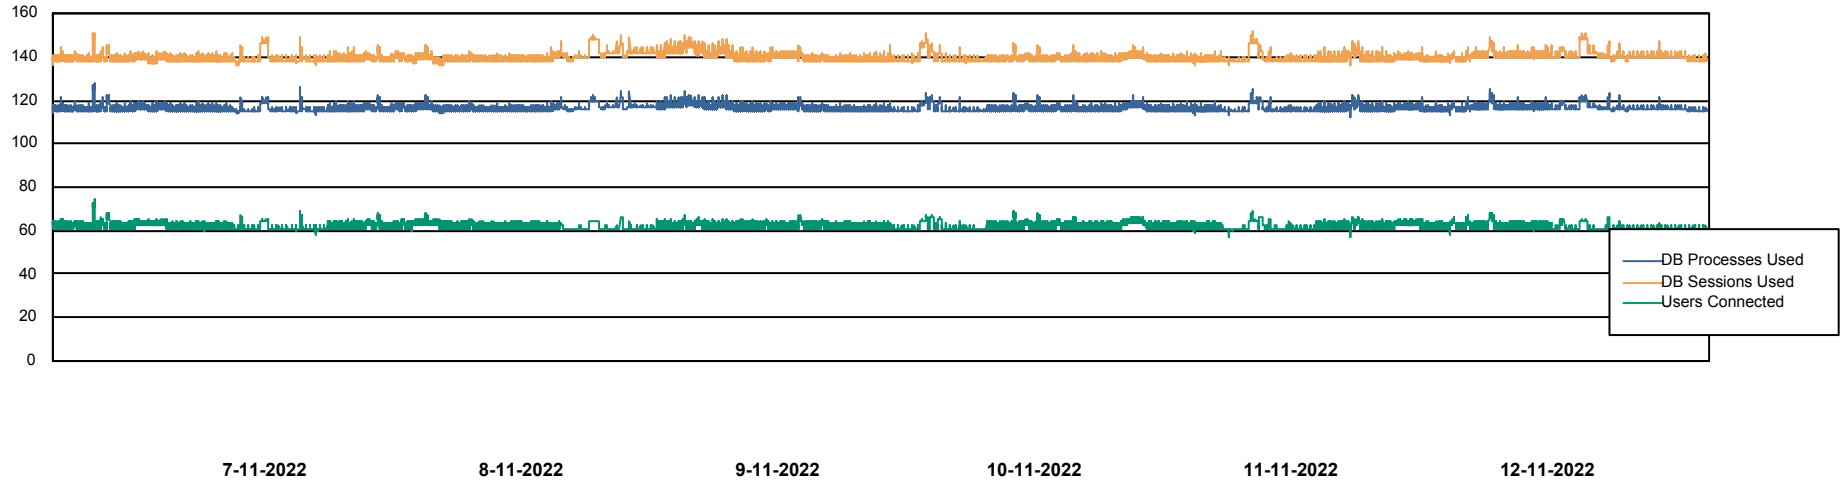

Harddisk Usage CIW_PRD_ORACLE2

	Free disk space on c: (%)	Total disk space on c: (Gb)	Free disk space on d: (%)	Total disk space on d: (Gb)	Free disk space on e: (%)	Total disk space on e: (Gb)
12-11-2022	90	701	39	700	98	830
11-11-2022	90	701	39	700	98	830
10-11-2022	90	701	39	700	98	830
9-11-2022	90	701	39	700	98	830
8-11-2022	90	701	39	700	98	830
7-11-2022	90	701	40	700	98	830
6-11-2022	90	701	40	700	98	830

Weekly SLA Customer Report

Customer CIW Production
Database ID 45

Database Performance CIWDB_Production

DB Processes Max 300
DB Sessions Max 472

Weekly SLA Customer Report

Customer CIW Production
Database ID 45

Database Performance CIWDB_Standby

DB Processes Max 300
DB Sessions Max 472

Weekly SLA Customer Report

Customer CIW Production
 Database ID 45

DATABASE SIZE CIWDB_Production

Database growth over last month