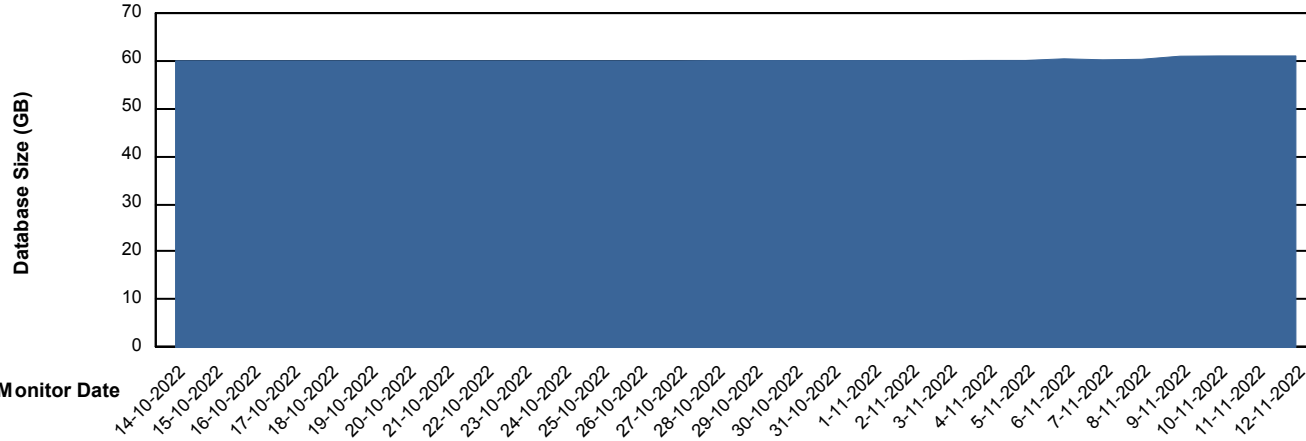

Weekly SLA Customer Report

Customer CIW Production
Database ID 45

Database Performance CIWDB_Production

DB Processes Max 300
DB Sessions Max 472

Weekly SLA Customer Report

Customer CIW Production
Database ID 45

Database Performance CIWDB_Standby

DB Processes Max 300
DB Sessions Max 472

Weekly SLA Customer Report

Customer CIW Production
 Database ID 45

DATABASE SIZE CIWDB_Production

Database growth over last month

Database Tablespace CIWDB_Production

Date	Tablespace Name	Filesize (Gb)	Usedsize (Gb)	Percentage free
12-11-2022	ABSDATA	57	46	19
	INDX	12	7	42
11-11-2022	ABSDATA	57	46	19
	INDX	12	7	42
10-11-2022	ABSDATA	57	46	19
	INDX	12	7	42
9-11-2022	ABSDATA	57	46	19
	INDX	12	7	42
8-11-2022	ABSDATA	57	46	19
	INDX	12	7	42
7-11-2022	ABSDATA	57	46	19
	INDX	12	7	42
6-11-2022	ABSDATA	57	46	19
	INDX	12	7	42