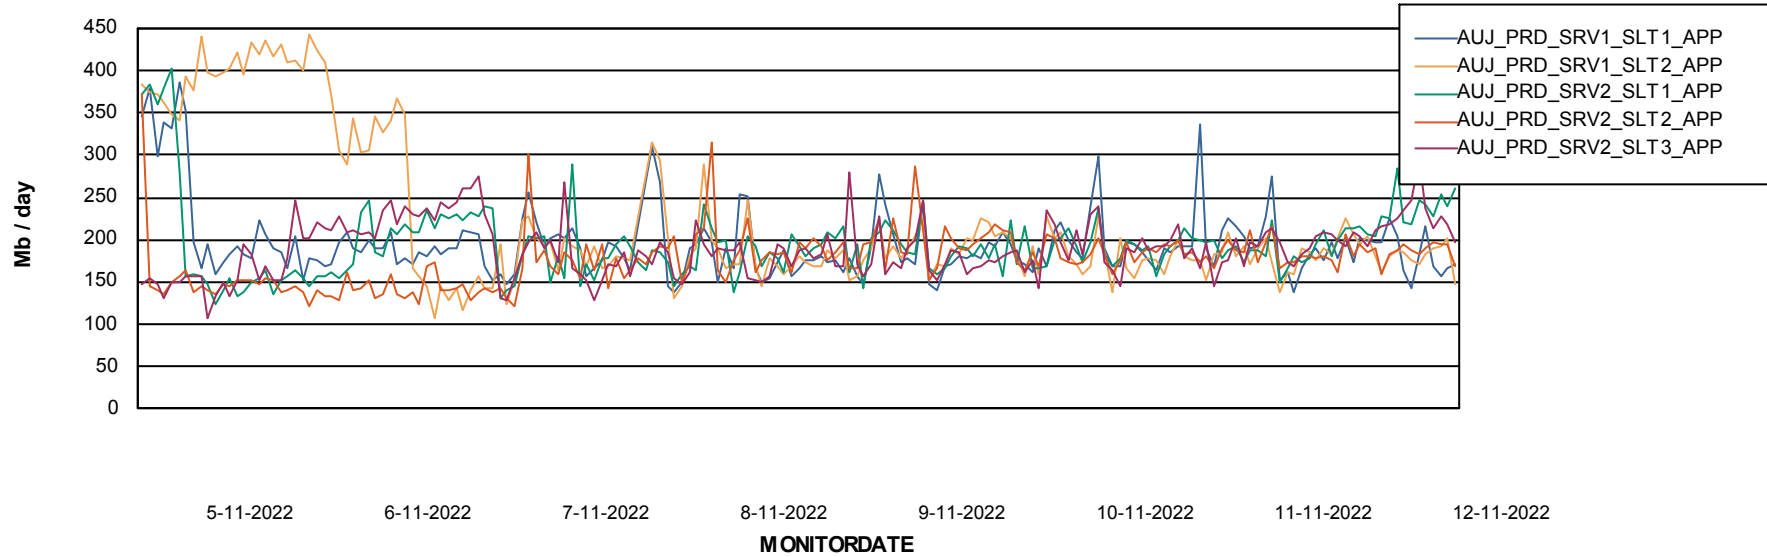

ABSSolute Application Server Services

Avg memory used per ABS Server Service