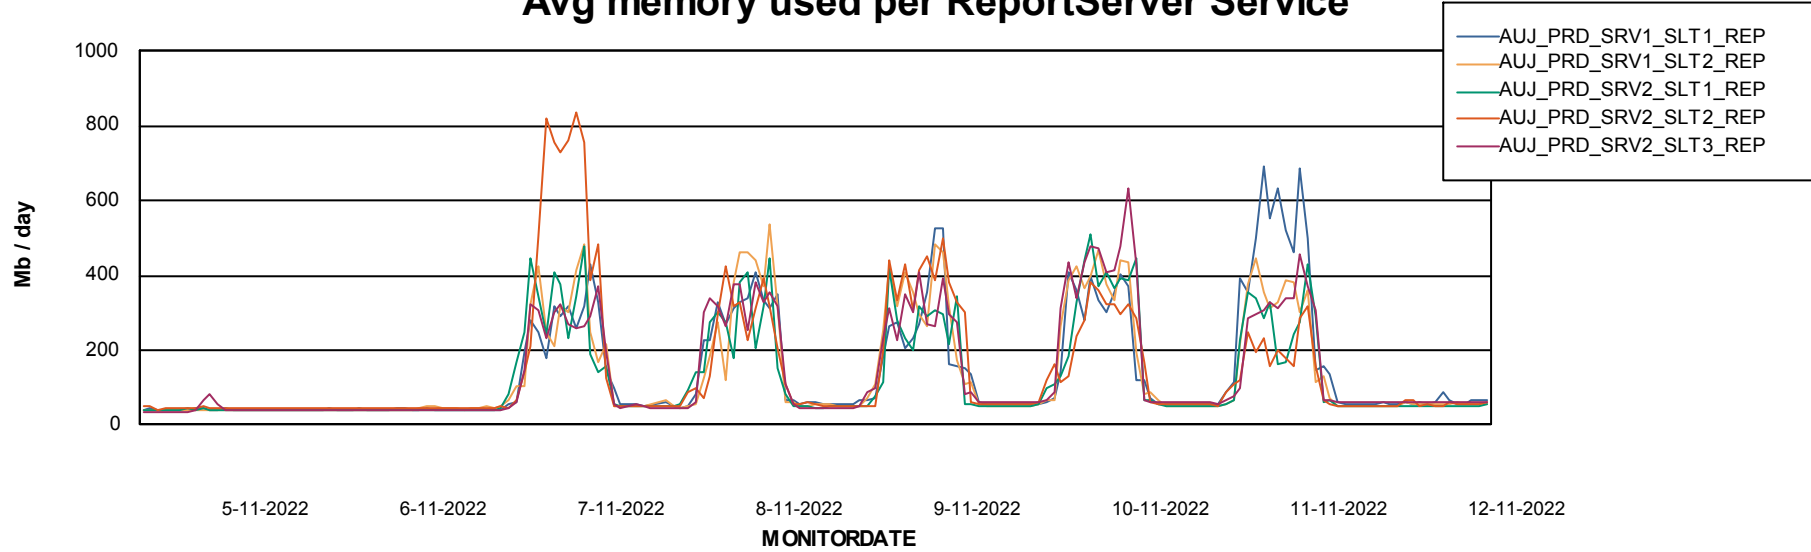

ABSSolute Application ReportServer Services

Avg memory used per ReportServer Service