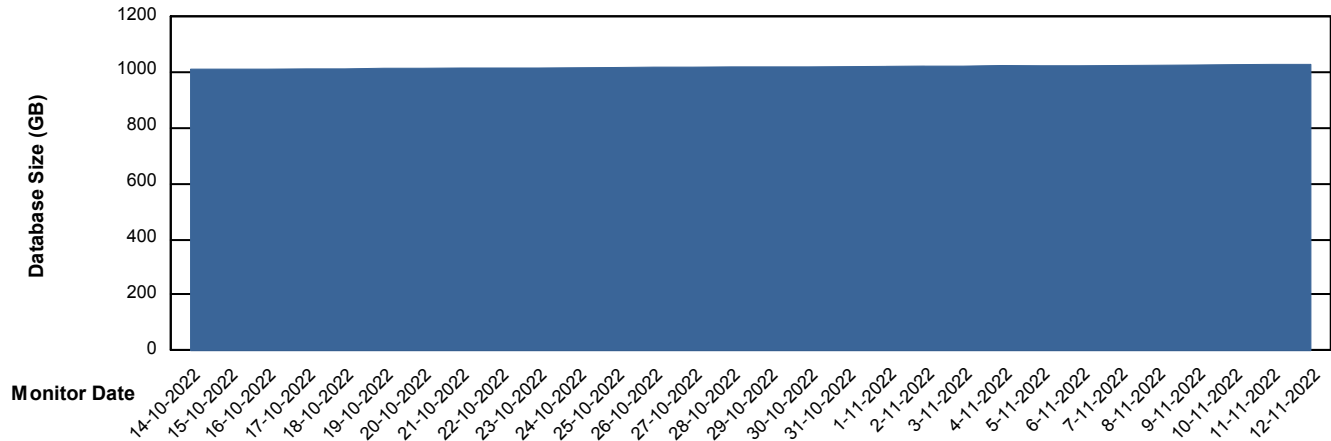

DATABASE SIZE AUJ_DB1_Primary

Database growth over last month