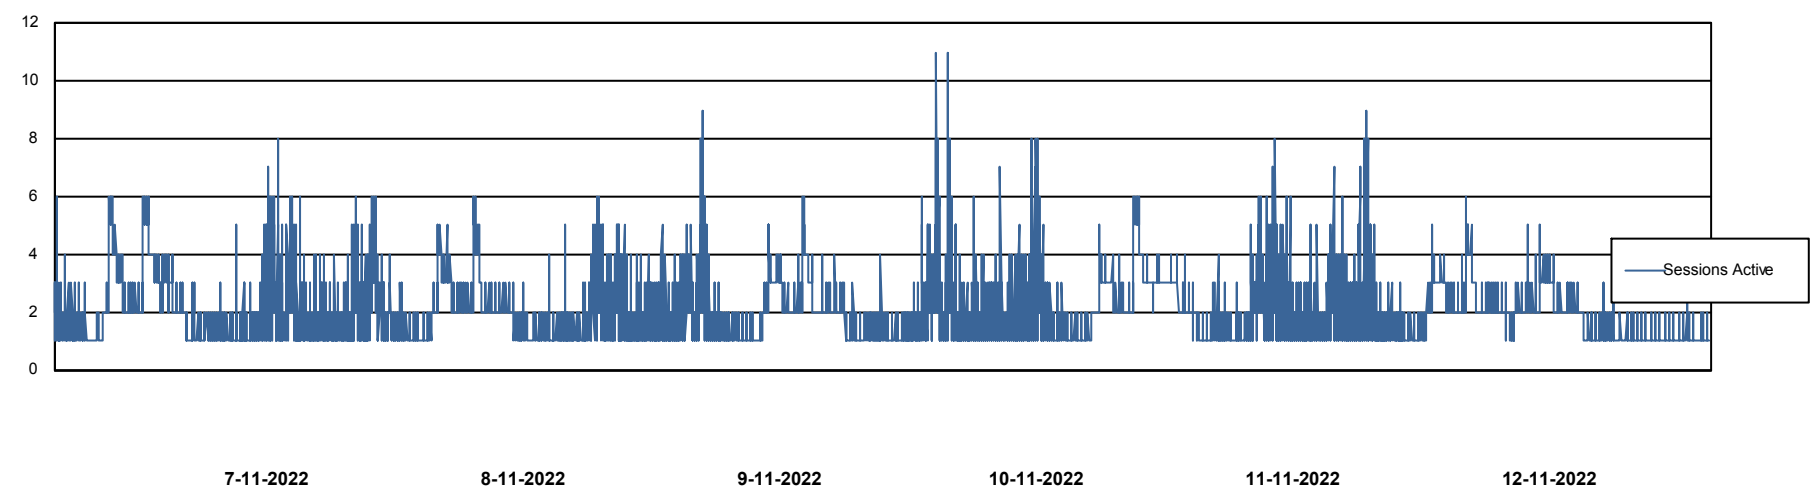

Database Performance AUJ_DB1_Primary