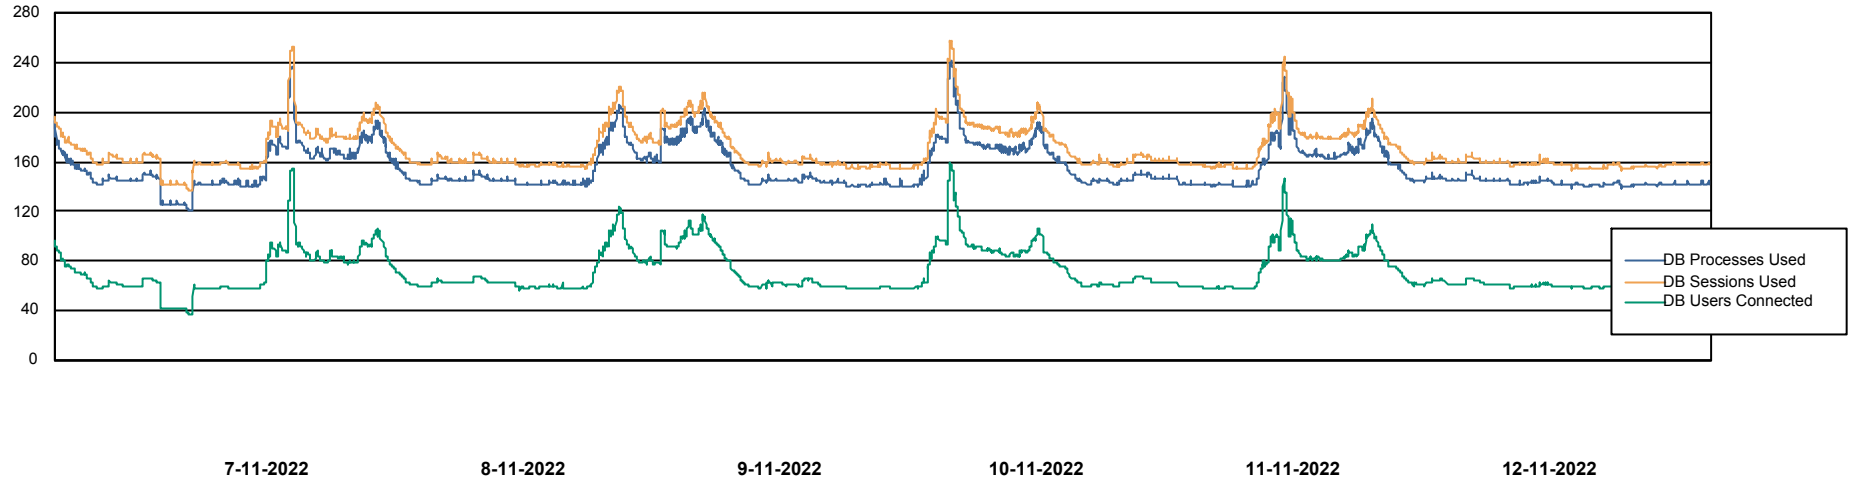

Database Performance AUJ_DB1_Primary