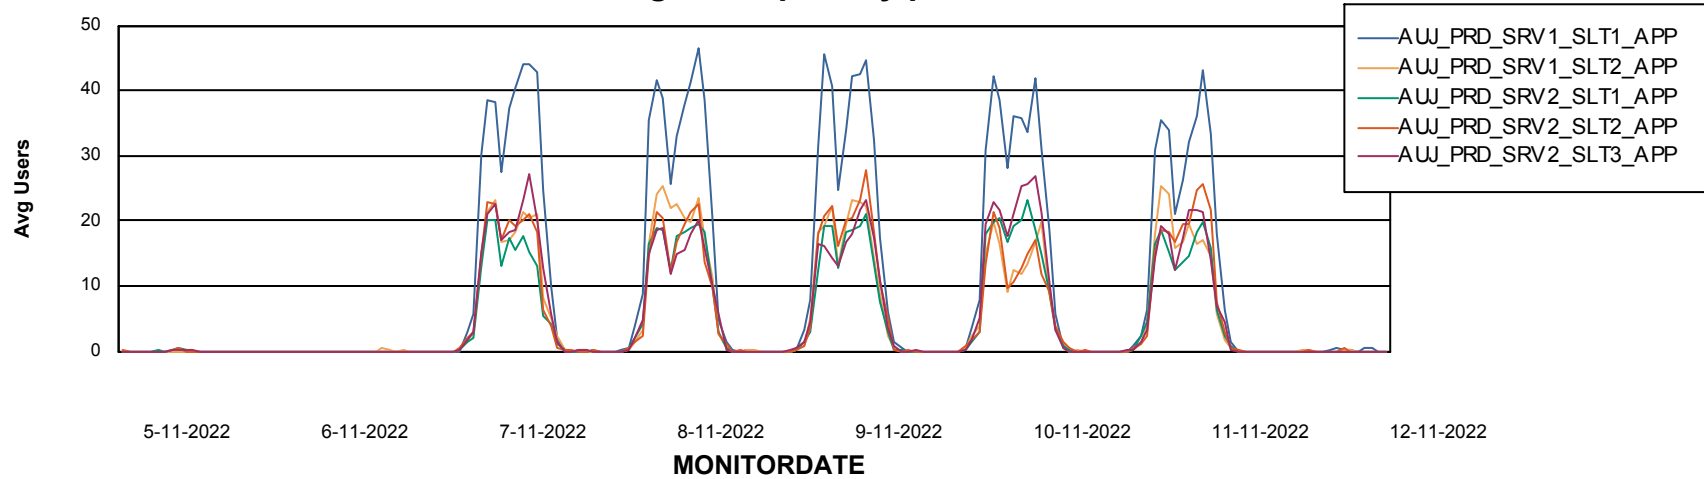

Avg users per day per ABS server