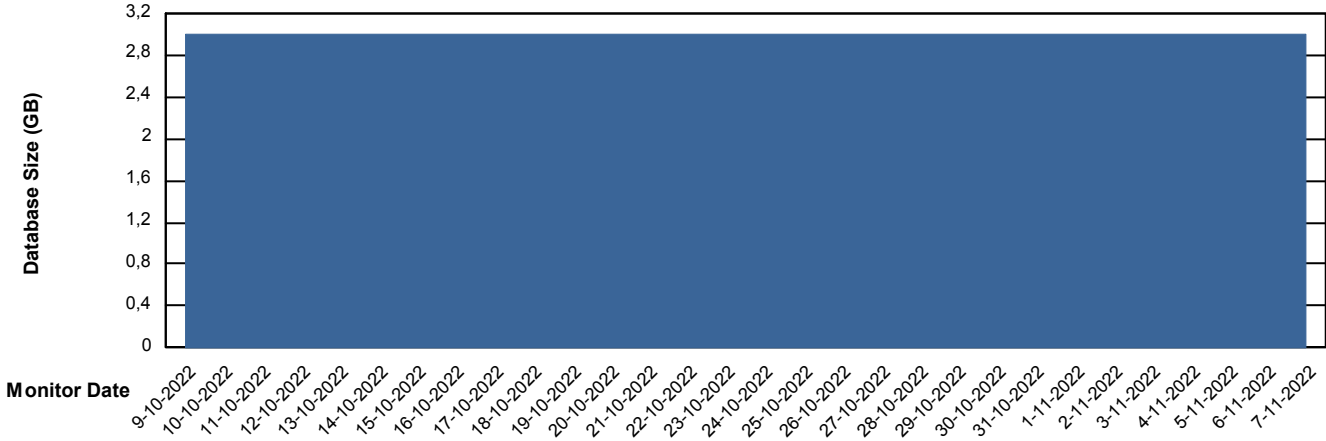

DB Processes Max 1,000
DB Processes Max 4
DB Processes Max 0

Weekly SLA Customer Report

Customer XMX Production
 Database ID 146

DATABASE SIZE XMX_PROD_ABSDB01_PRDB

Database growth over last month

Database Tablespace XMX_PROD_ABSDB01_PRDB

Date	Tablespace Name	Filesize (Gb)	Usedsize (Gb)	Percentage free
7-11-2022	ABSDATA	4	1	76
	INDX	8	0	100
6-11-2022	ABSDATA	4	1	76
	INDX	8	0	100
5-11-2022	ABSDATA	4	1	76
	INDX	8	0	100
4-11-2022	ABSDATA	4	1	76
	INDX	8	0	100
3-11-2022	ABSDATA	4	1	76
	INDX	8	0	100
2-11-2022	ABSDATA	4	1	77
	INDX	8	0	100
1-11-2022	ABSDATA	4	1	77
	INDX	8	0	100