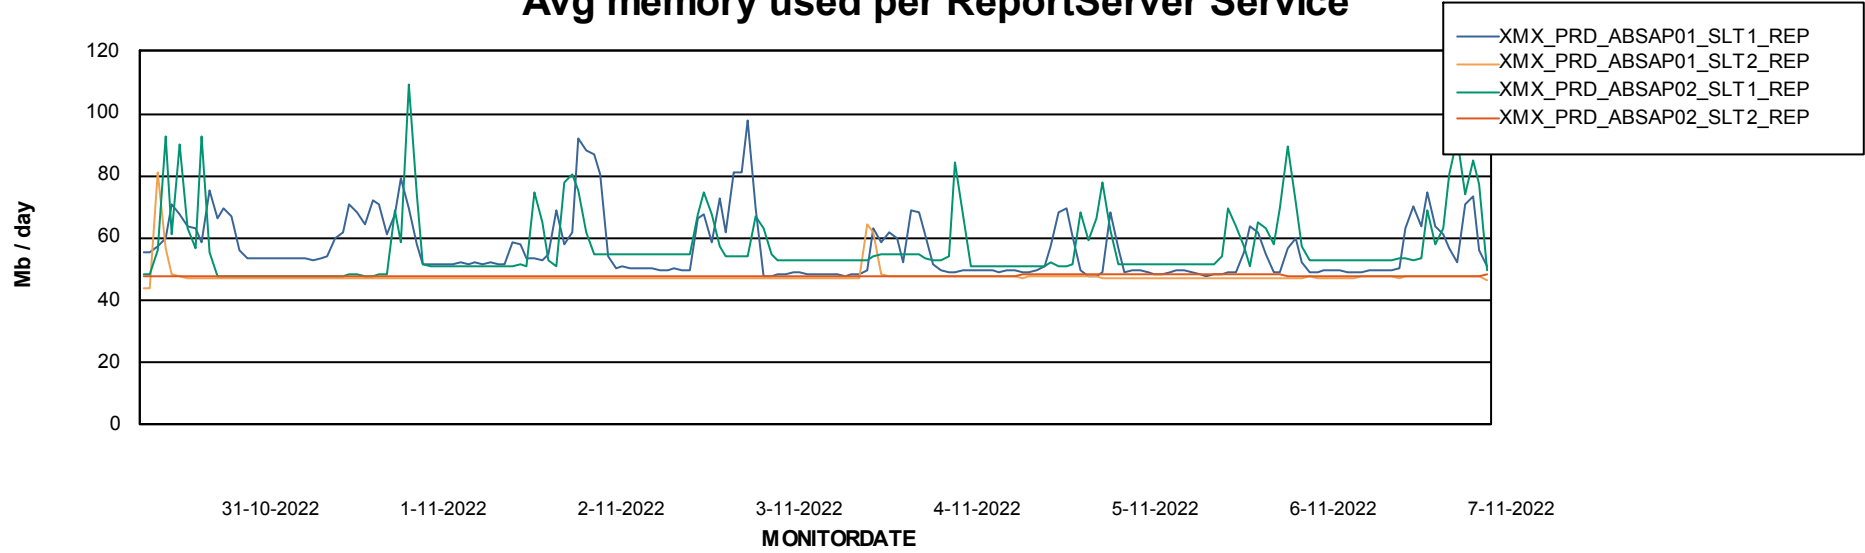

Avg memory used per ABS Server Service

Avg users per day per ABS server

Weekly SLA Customer Report

Customer XMX Production
Database ID 146

ABSSolute Application ReportServer Services

Avg memory used per ReportServer Service

Weekly SLA Customer Report

Customer XMX Production
Database ID 146

ABSSolute Web Component Services

Avg memory used per ABS Web component

Weekly SLA Customer Report

Customer XMX Production
Database ID 146

Disaster per ABS component