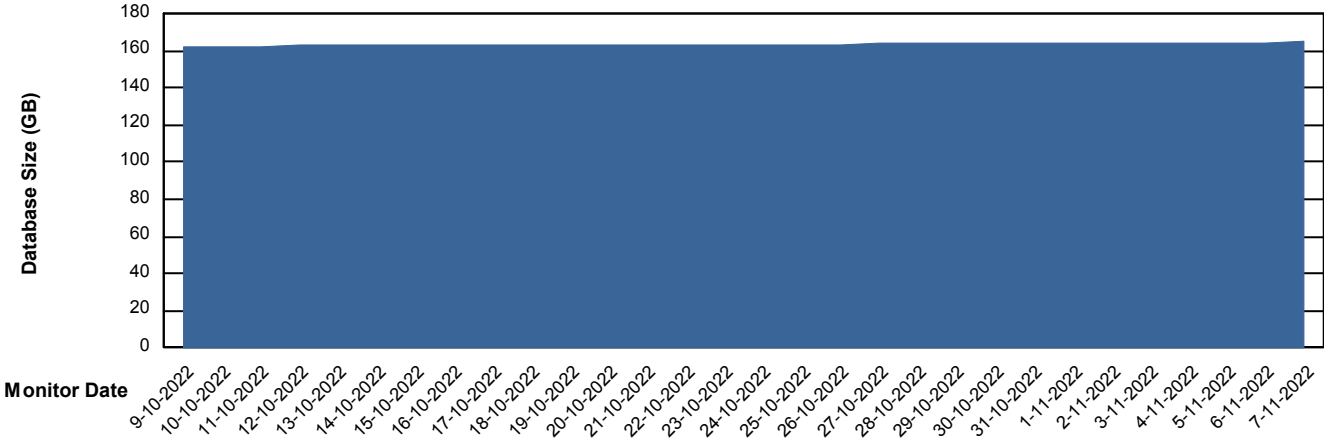

Customer VOS_Production
Database ID 143

Database Performance VOSDB_Standby

DB Processes Max 1,000

Weekly SLA Customer Report

Customer VOS_Production
Database ID 143

DATABASE SIZE VOSDB_BI

Database growth over last month