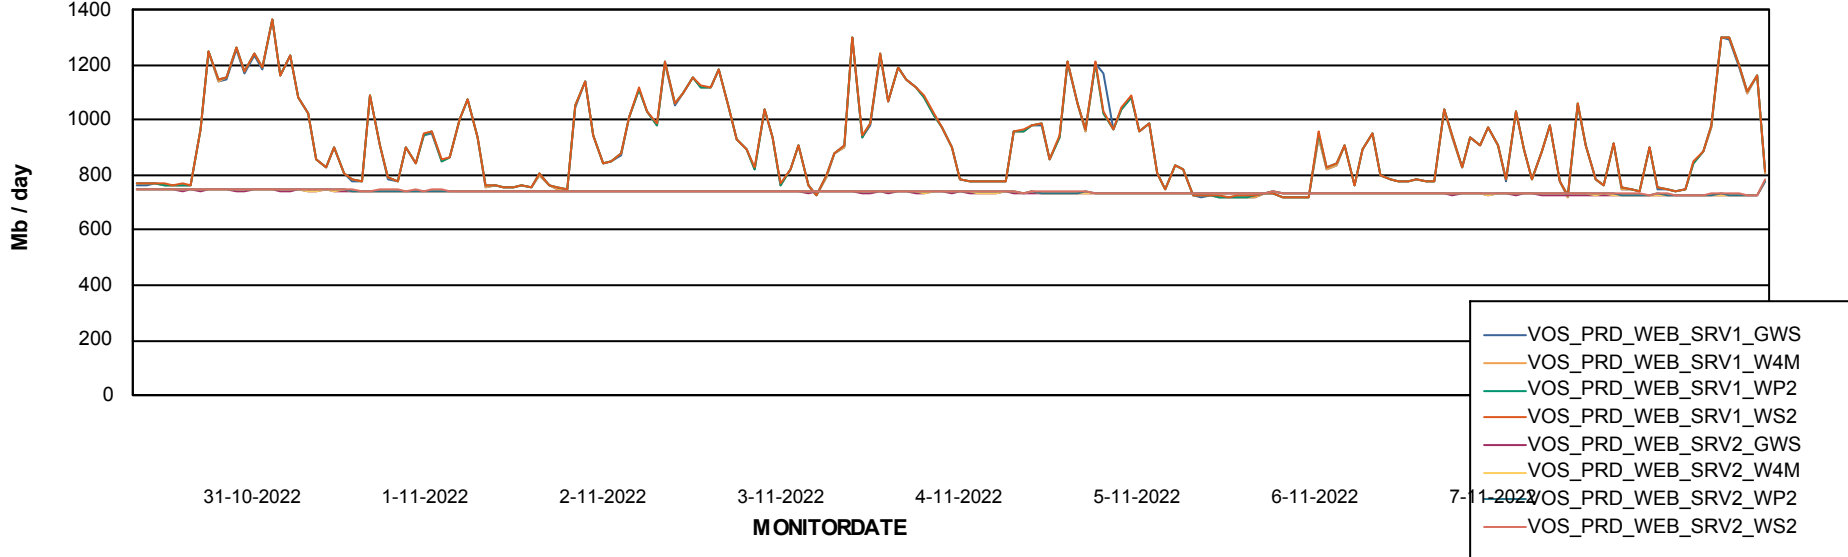

ABSolute Web Component Services

Avg memory used per ABS Web component