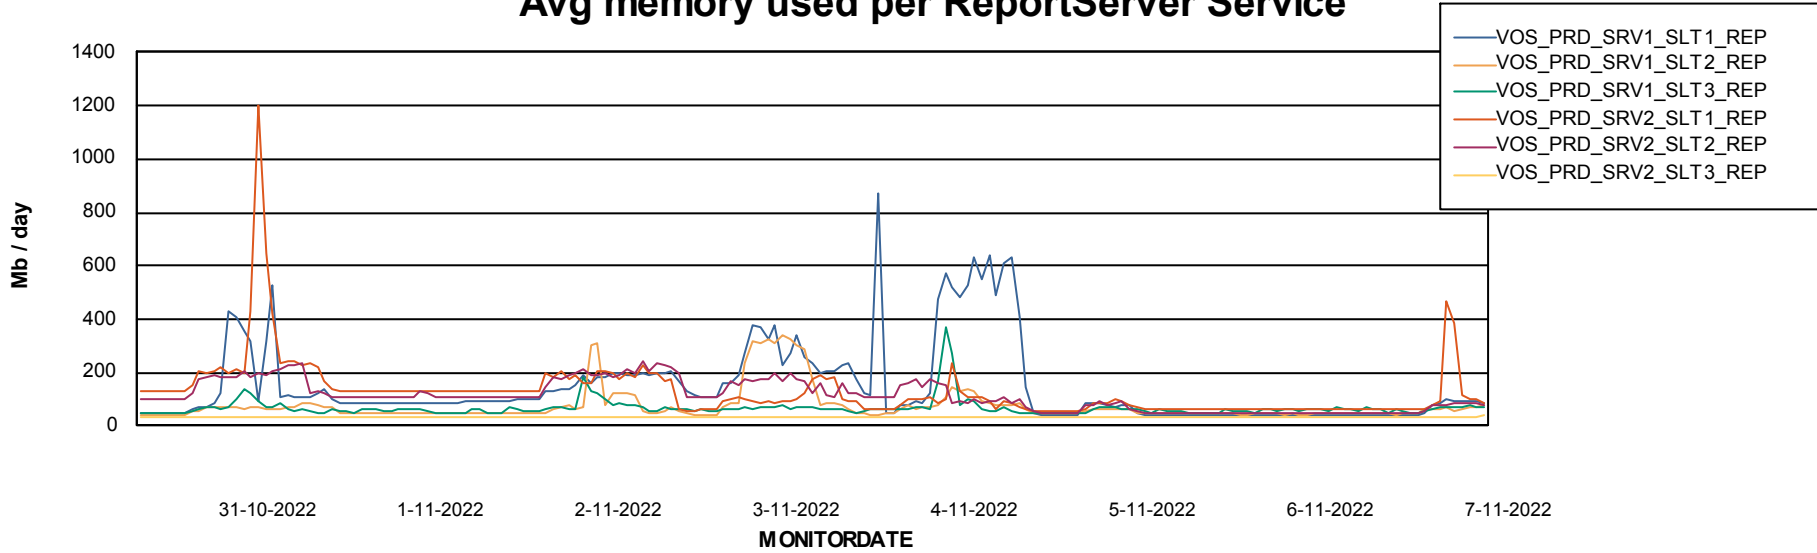

Avg users per day per ABS server

Weekly SLA Customer Report

Customer VOS_Production
Database ID 143

ABSSolute Application ReportServer Services

Avg memory used per ReportServer Service

Weekly SLA Customer Report