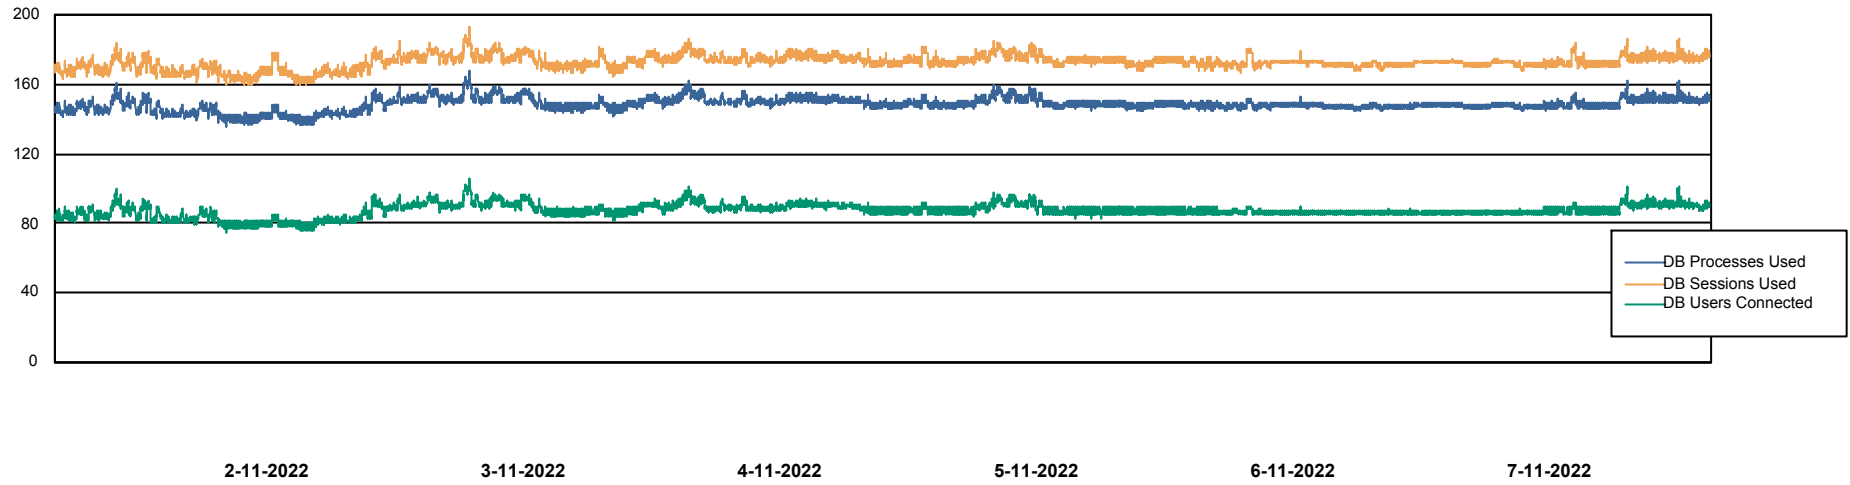

Weekly SLA Customer Report

Customer VOS_Production
Database ID 143

Database Performance VOSDB_BI

Weekly SLA Customer Report

Customer VOS_Production
Database ID 143

Database Performance VOSDB_Production

Weekly SLA Customer Report