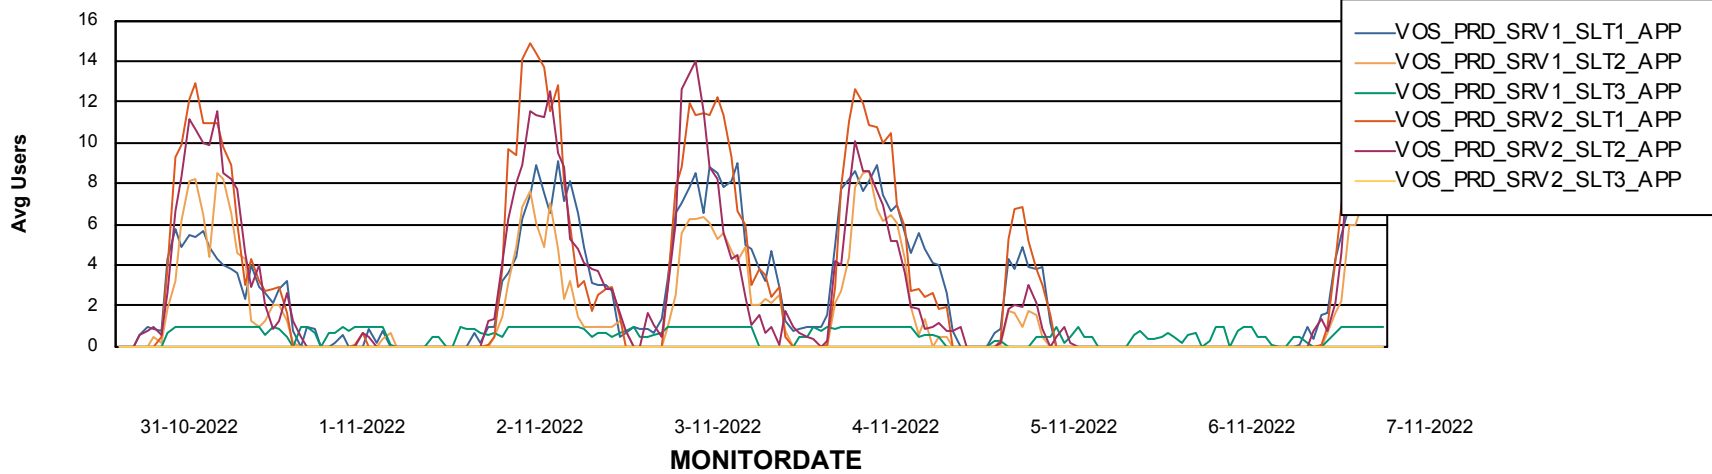

Standby Database Health VOS_Production

Recovery lag for last 7 days

Weekly SLA Customer Report

Customer VOS_Production
Database ID 143

ABSSolute Application Server Services

Avg memory used per ABS Server Service

Avg users per day per ABS server

Weekly SLA Customer Report

Customer VOS_Production
Database ID 143

ABSSolute Application ReportServer Services

Avg memory used per ReportServer Service

Weekly SLA Customer Report