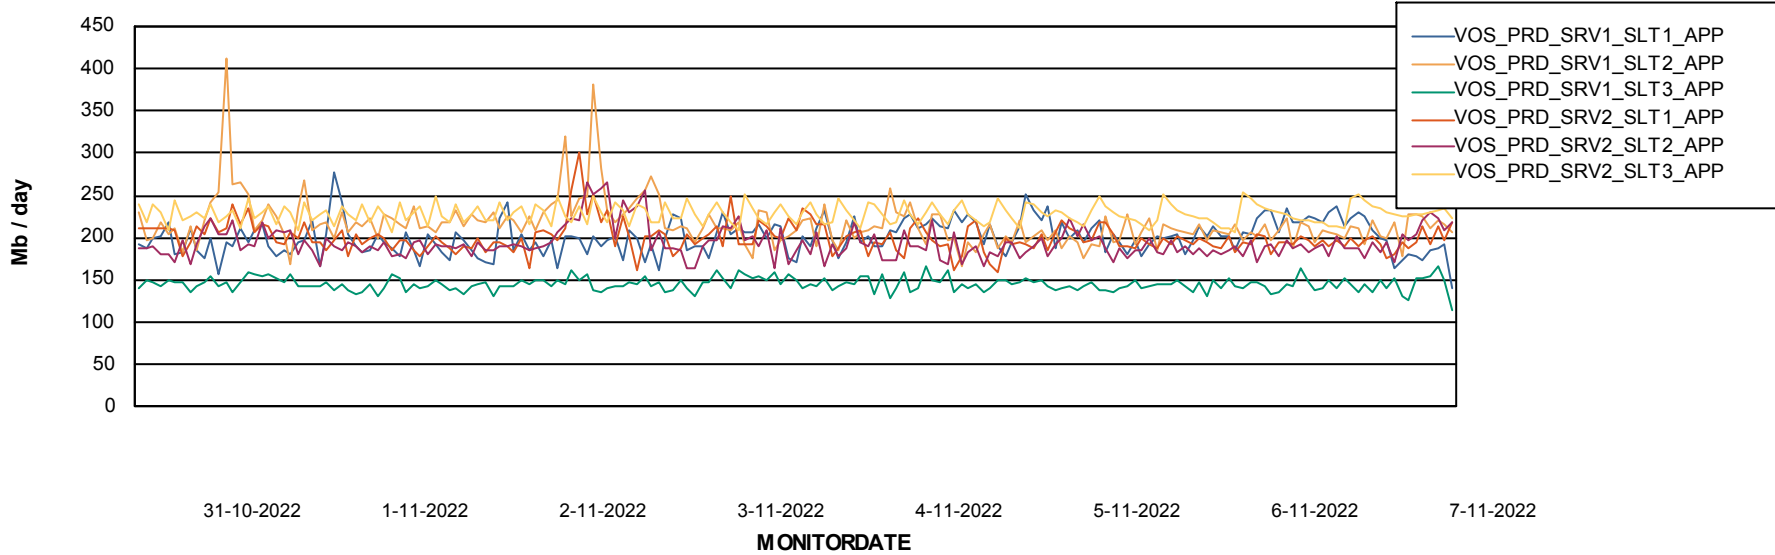

Standby Database Health VOS_Production

Recovery lag for last 7 days

Weekly SLA Customer Report

Customer VOS_Production
Database ID 143

ABSSolute Application Server Services

Avg memory used per ABS Server Service