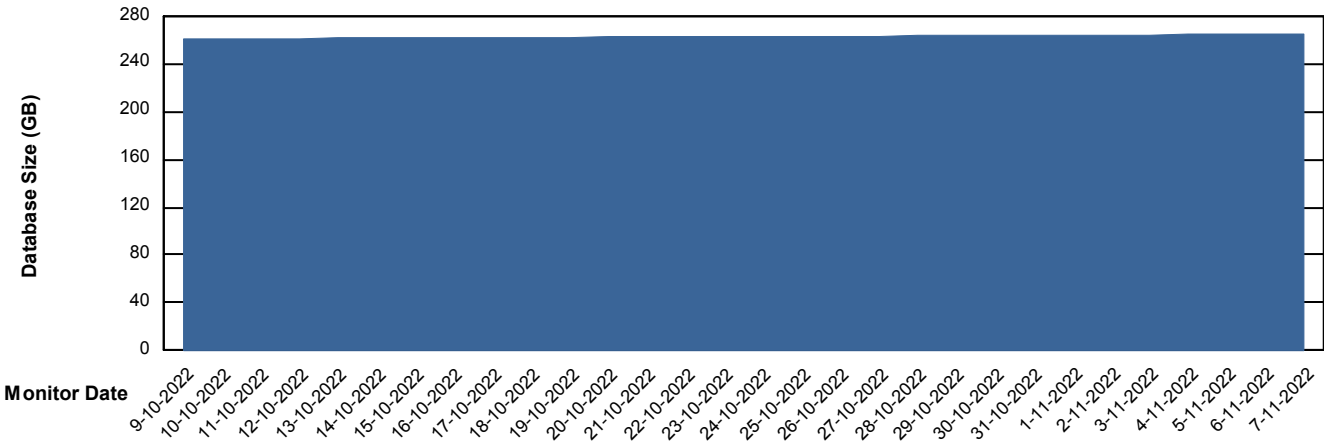

DATABASE SIZE VOSDB_Production

Database growth over last month