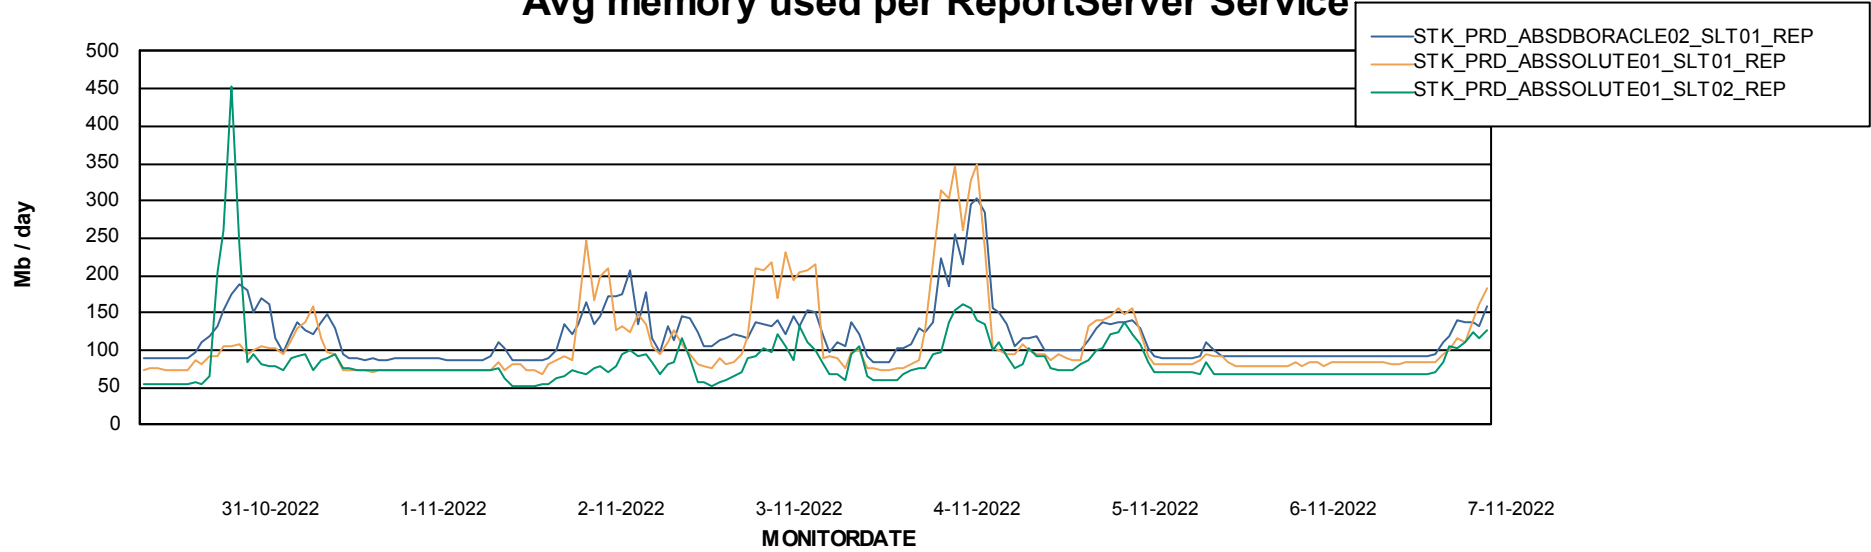

ABSSolute Application ReportServer Services

Avg memory used per ReportServer Service