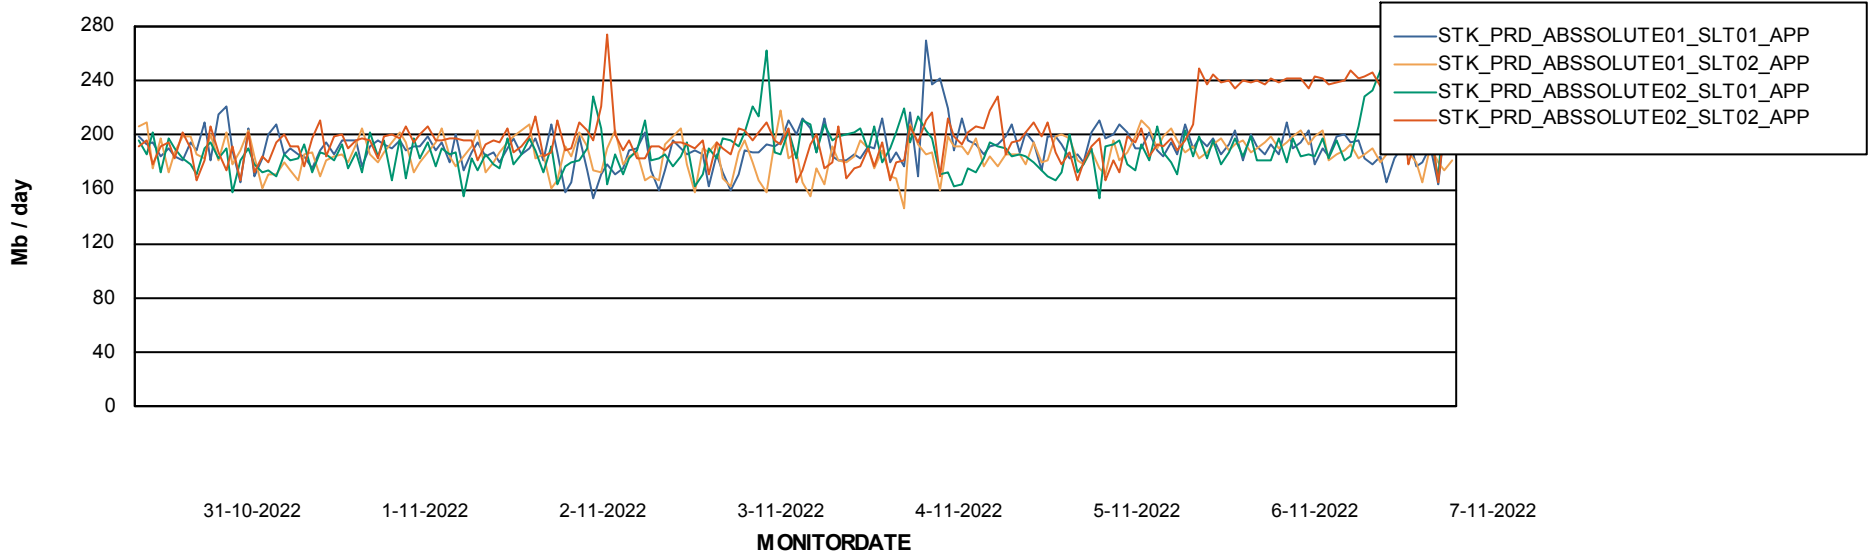

ABSSolute Application Server Services

Avg memory used per ABS Server Service