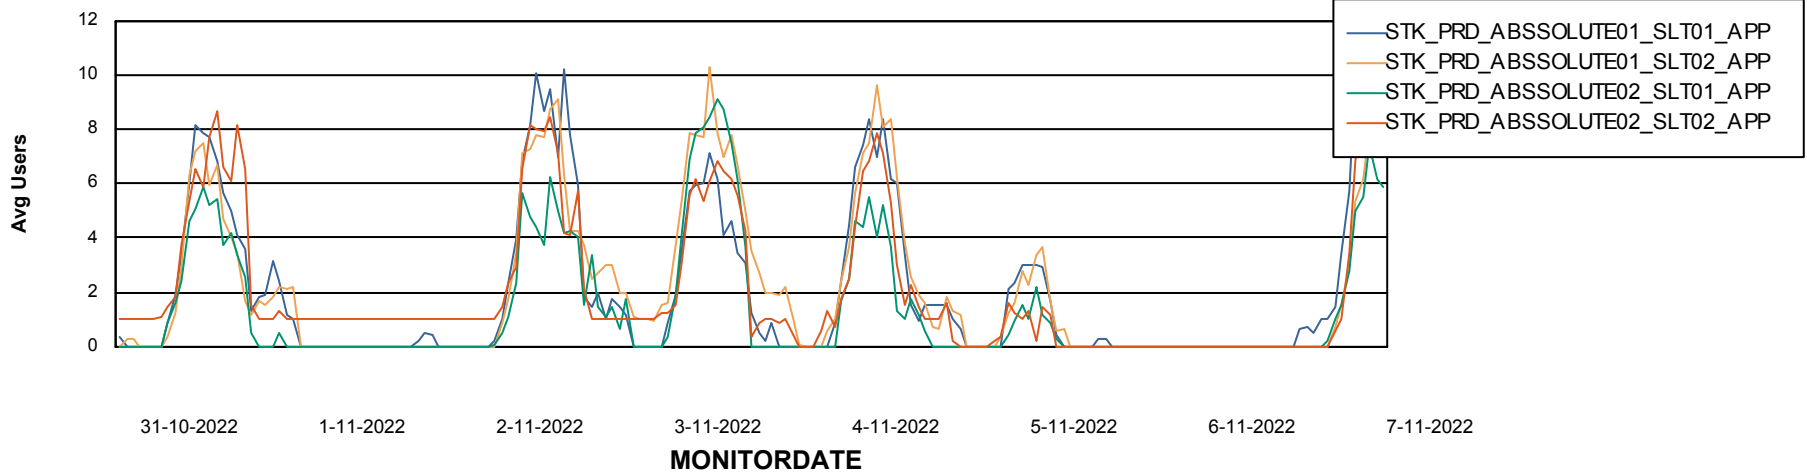

Avg users per day per ABS server