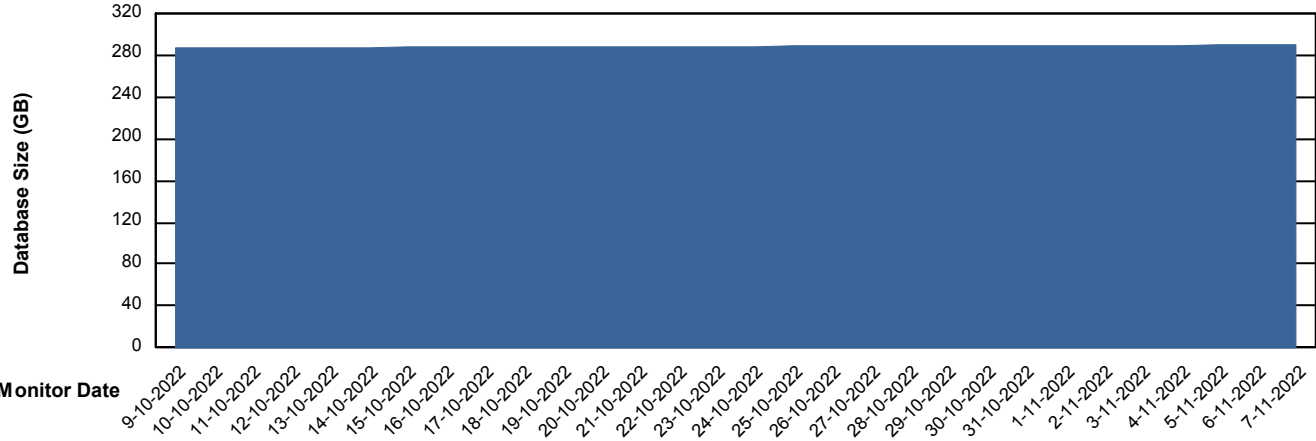

DATABASE SIZE STKDB_Production

Database growth over last month