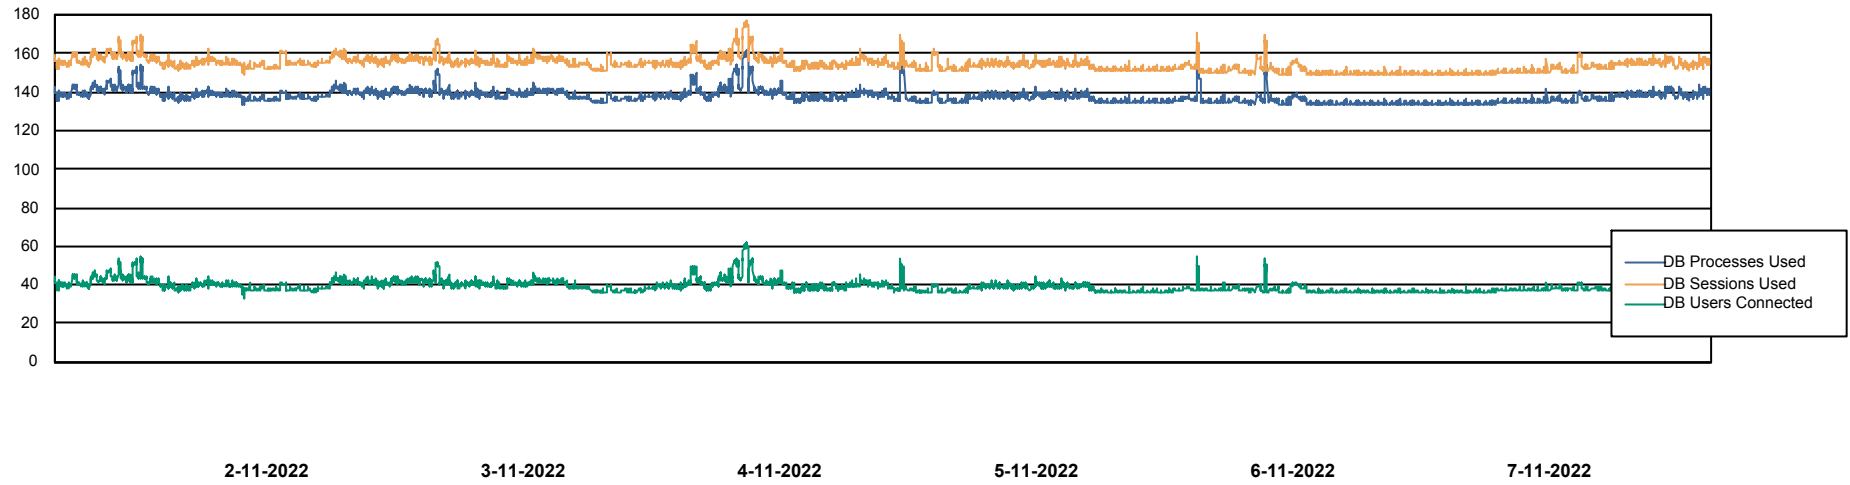

Database Performance STKDB_Production