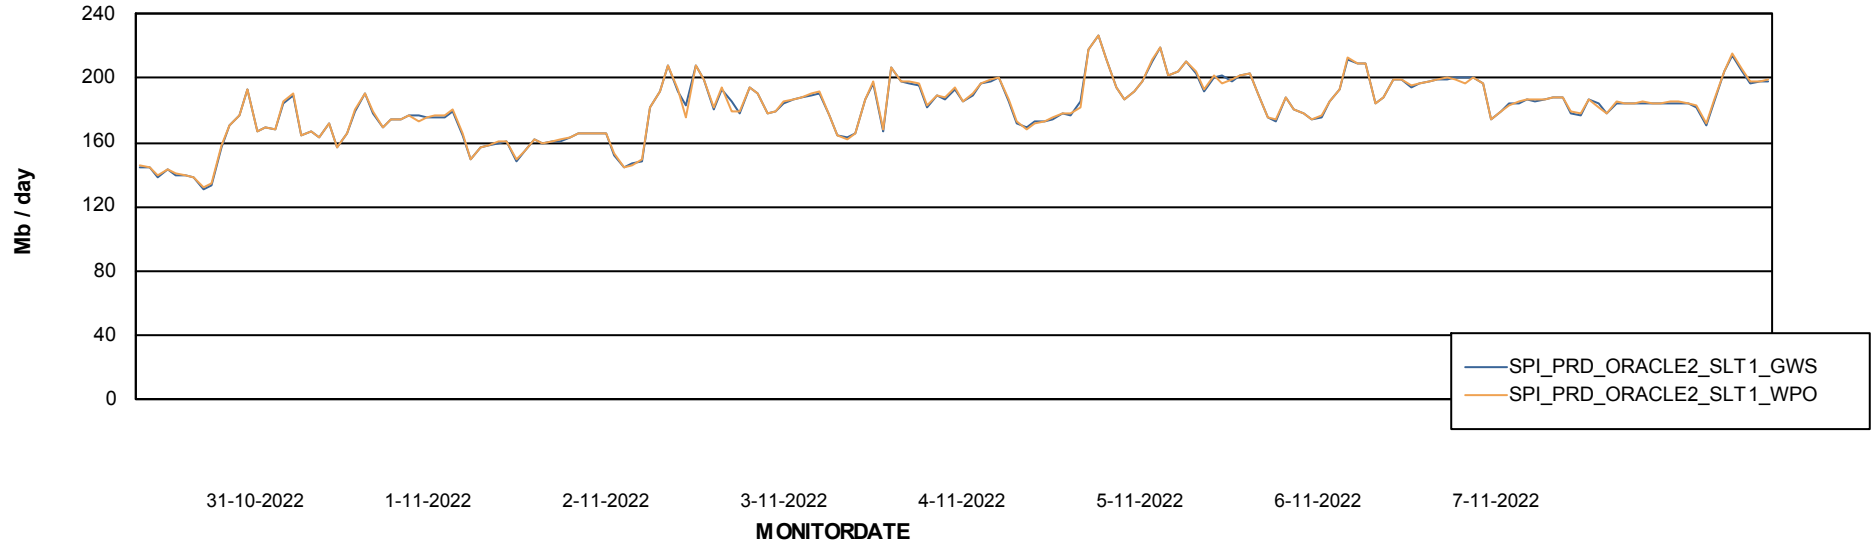

ABSSolute Application ReportServer Services

Avg memory used per ReportServer Service

Weekly SLA Customer Report

Customer SPI_Production
Database ID 49

ABSSolute Web Component Services

Avg memory used per ABS Web component