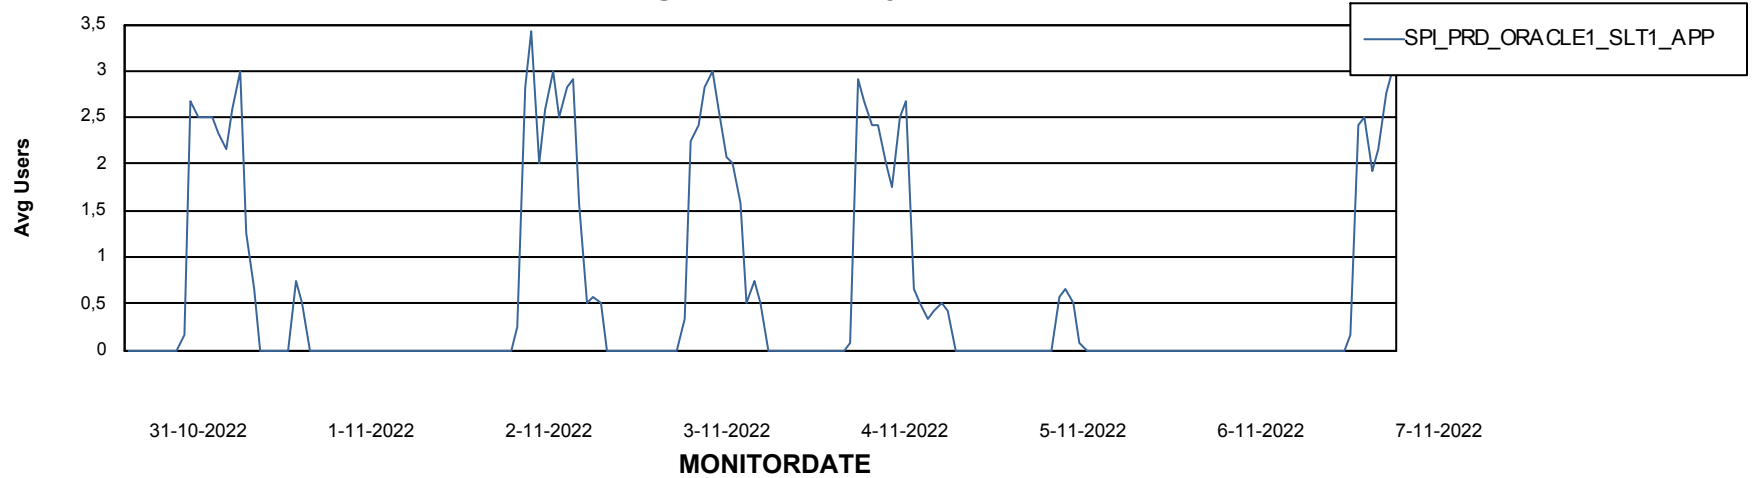

Weekly SLA Customer Report

Customer SPI_Production
Database ID 49

ABSSolute Application Server Services

Avg memory used per ABS Server Service

Avg users per day per ABS server

Weekly SLA Customer Report

Customer SPI_Production
Database ID 49