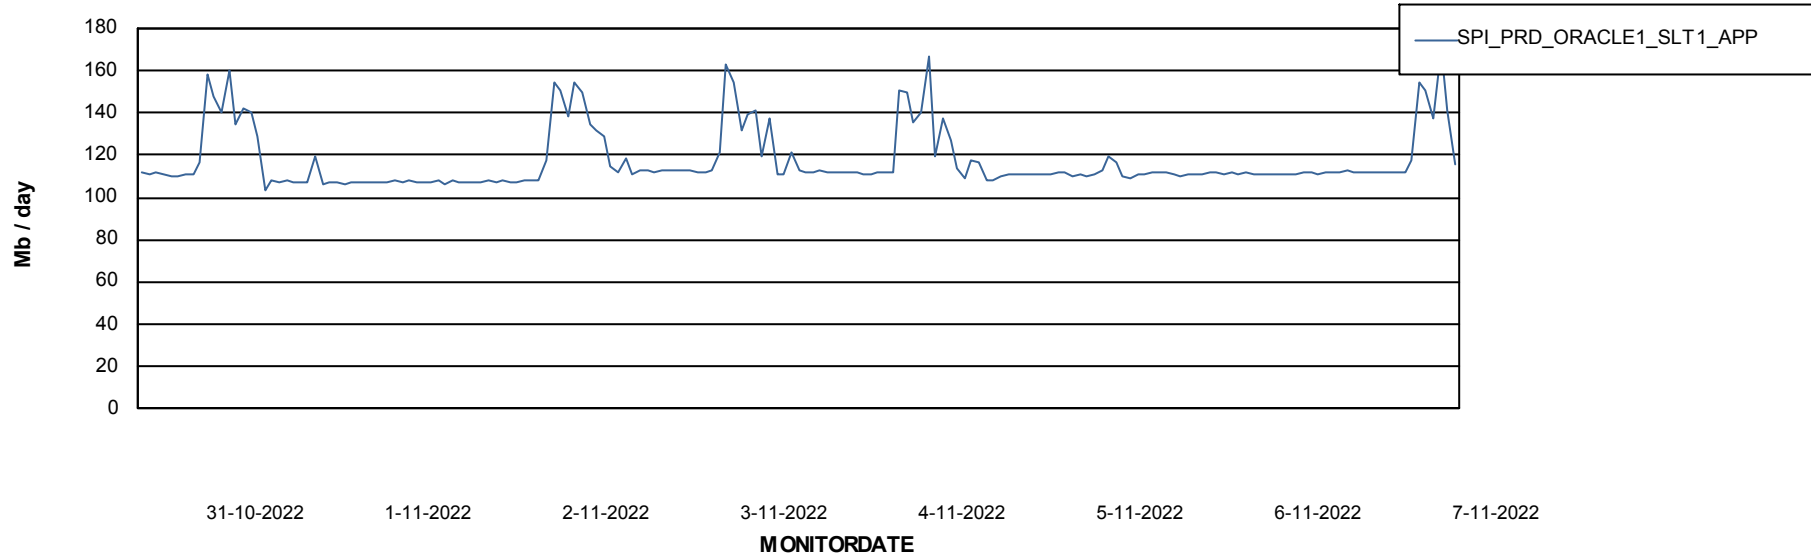

Weekly SLA Customer Report

Customer SPI_Production
Database ID 49

Database Performance SPIDB_Production

DB Processes Max 500

Weekly SLA Customer Report

Customer SPI_Production
Database ID 49

Database Performance SPIDB_Standby

DB Processes Max 500

Weekly SLA Customer Report

Customer SPI_Production
 Database ID 49

DATABASE SIZE SPIDB_Production

Database growth over last month

Database Tablespace SPIDB_Production

Date	Tablespace Name	Filesize (Gb)	Usedsize (Gb)	Percentage free
7-11-2022	ABSDATA	5	3	50
	INDX	8	4	47
6-11-2022	ABSDATA	5	3	50
	INDX	8	4	47
5-11-2022	ABSDATA	5	3	50
	INDX	8	4	47
4-11-2022	ABSDATA	5	3	50
	INDX	8	4	47
3-11-2022	ABSDATA	5	3	50
	INDX	8	4	47
2-11-2022	ABSDATA	5	3	50
	INDX	8	4	47
1-11-2022	ABSDATA	5	3	50
	INDX	8	4	48

Weekly SLA Customer Report

Customer SPI_Production
Database ID 49

ABSSolute Application Server Services

Avg memory used per ABS Server Service

Avg users per day per ABS server

Weekly SLA Customer Report

Customer SPI_Production
Database ID 49