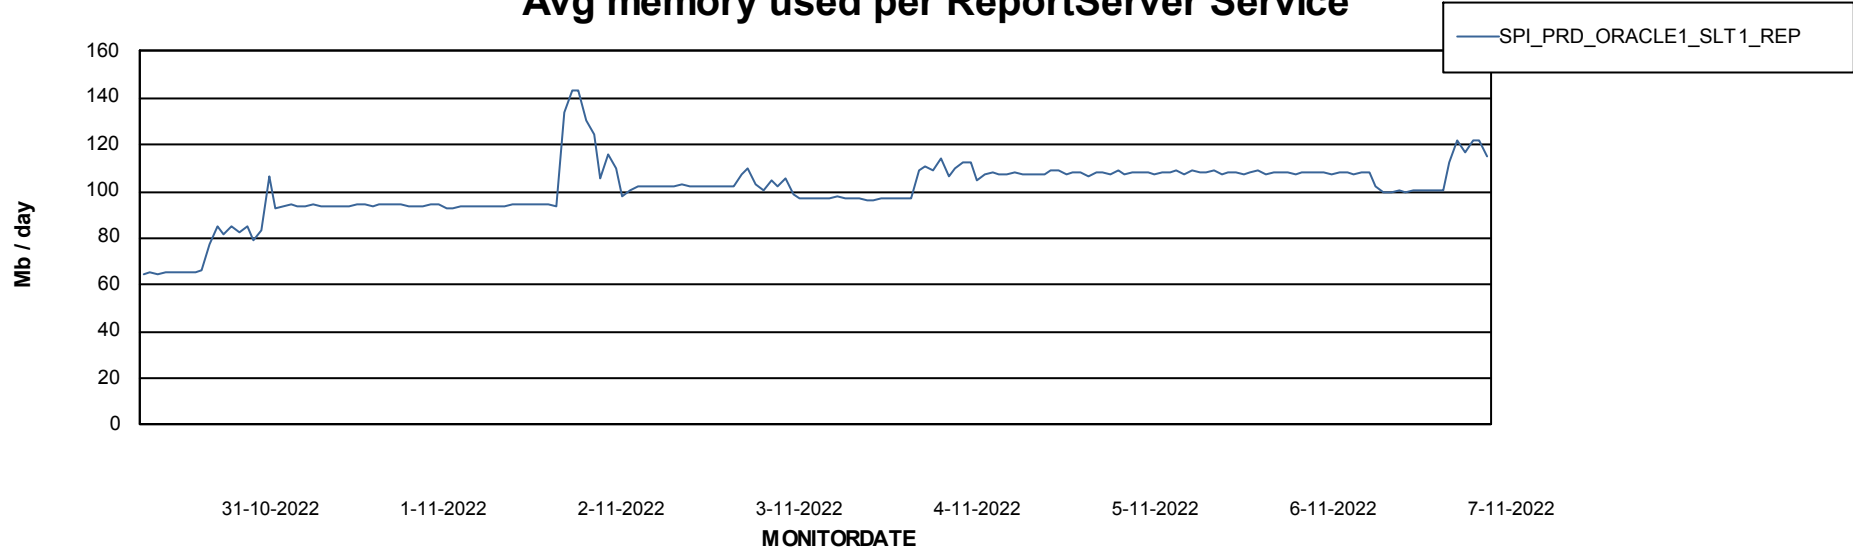

ABSSolute Application ReportServer Services

Avg memory used per ReportServer Service