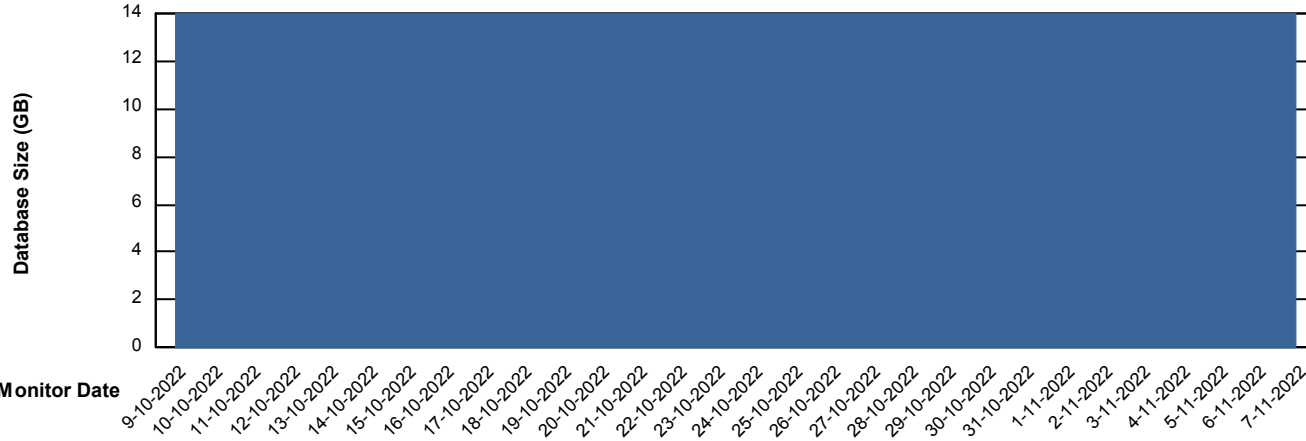

DB Processes Max 500

Weekly SLA Customer Report

Customer SPI_Production
 Database ID 49

DATABASE SIZE SPIDB_Production

Database growth over last month

Database Tablespace SPIDB_Production

Date	Tablespace Name	Filesize (Gb)	Usedsize (Gb)	Percentage free
7-11-2022	ABSDATA	5	3	50
	INDX	8	4	47
6-11-2022	ABSDATA	5	3	50
	INDX	8	4	47
5-11-2022	ABSDATA	5	3	50
	INDX	8	4	47
4-11-2022	ABSDATA	5	3	50
	INDX	8	4	47
3-11-2022	ABSDATA	5	3	50
	INDX	8	4	47
2-11-2022	ABSDATA	5	3	50
	INDX	8	4	47
1-11-2022	ABSDATA	5	3	50
	INDX	8	4	48