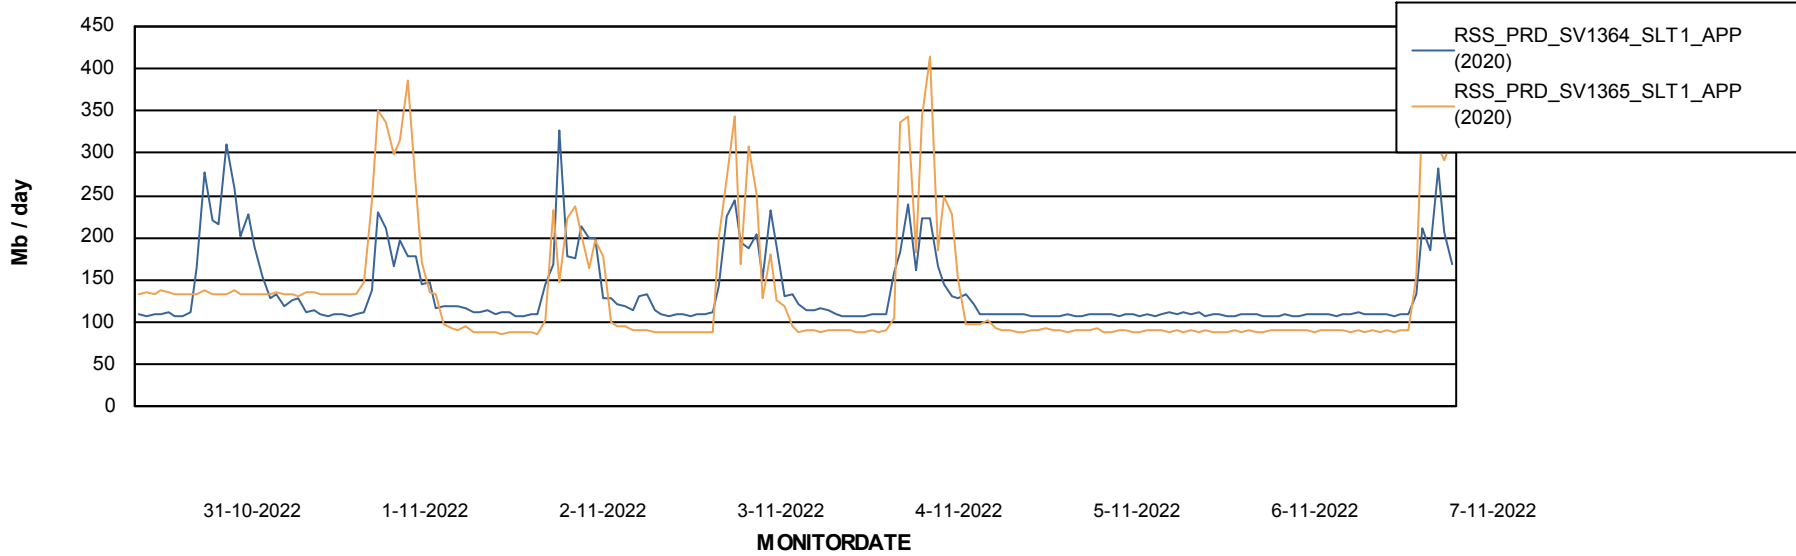

ABSSolute Application Server Services

Avg memory used per ABS Server Service