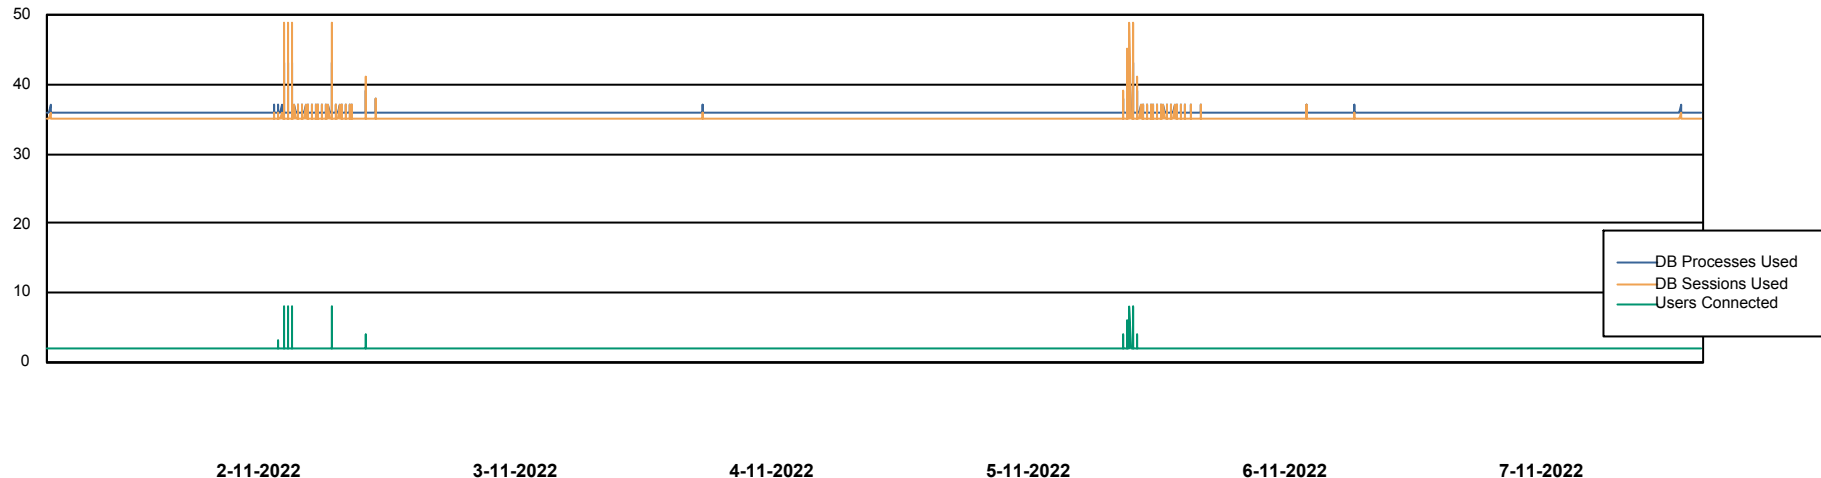

Database Performance RSS_DB_Standby (2020)

DB Processes Max 300
DB Sessions Max 472