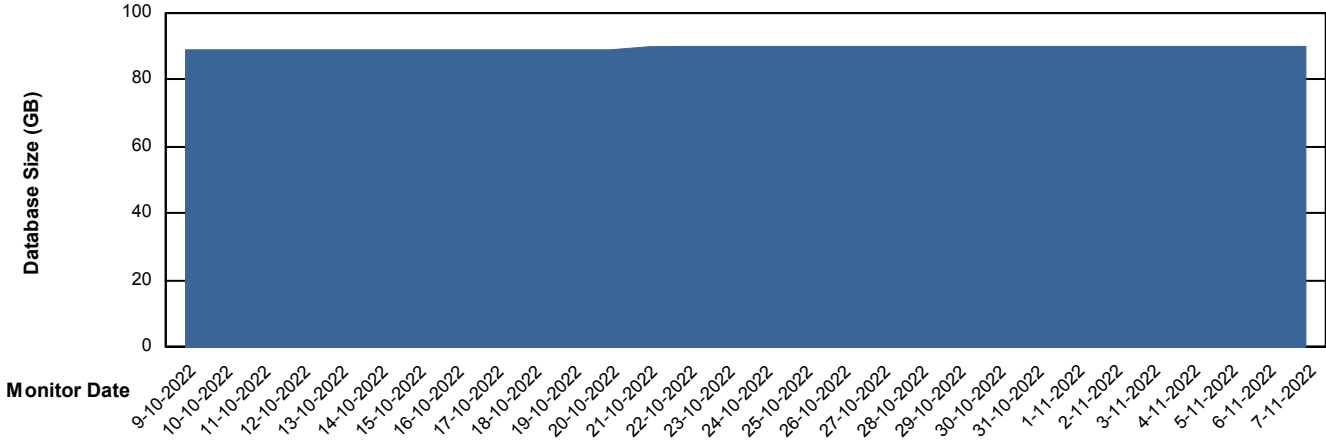

DATABASE SIZE RSS_DB_Primary (2020)

Database growth over last month

Database Tablespace RSS_DB_Primary (2020)

Date	Tablespace Name	Filesize (Gb)	Usedsize (Gb)	Percentage free
7-11-2022	ABSDATA	49	40	18
	INDX	58	47	19
6-11-2022	ABSDATA	49	40	18
	INDX	58	47	19
5-11-2022	ABSDATA	49	40	18
	INDX	58	47	19
4-11-2022	ABSDATA	49	40	18
	INDX	58	47	19
3-11-2022	ABSDATA	49	40	18
	INDX	58	47	19
2-11-2022	ABSDATA	49	40	18
	INDX	58	47	19
1-11-2022	ABSDATA	49	40	18
	INDX	58	47	19