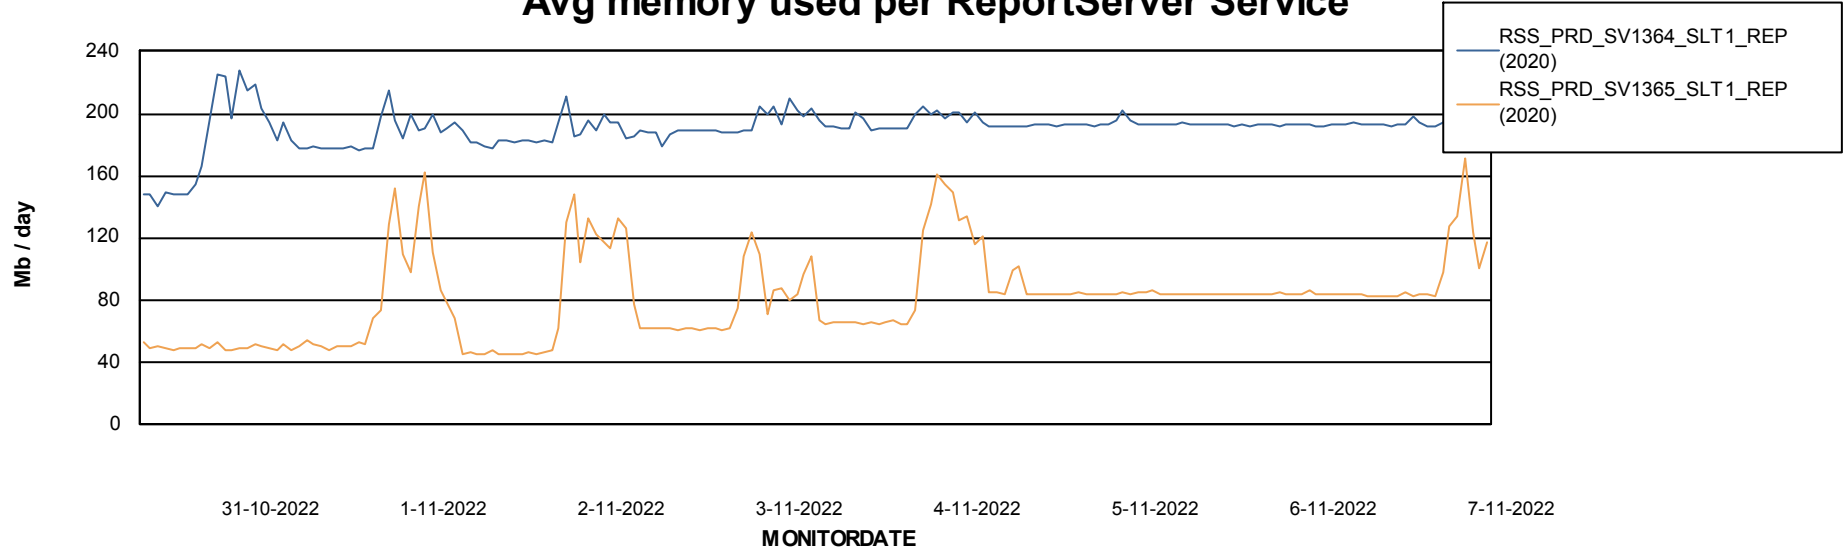

ABSSolute Application ReportServer Services

Avg memory used per ReportServer Service