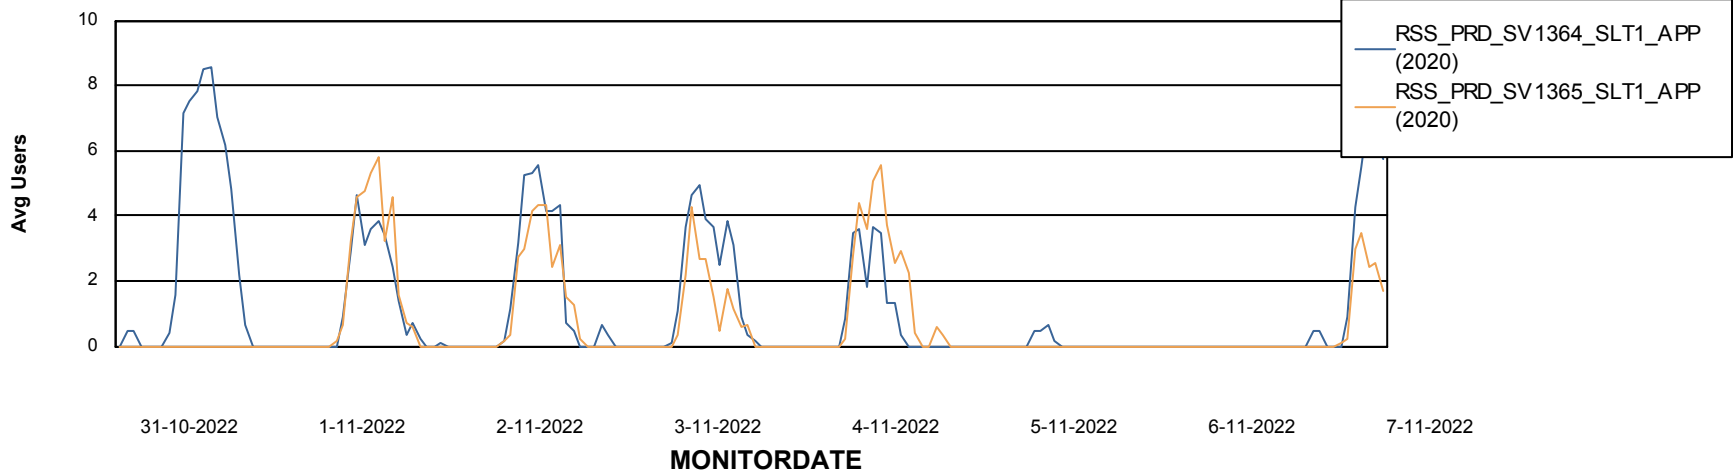

Avg users per day per ABS server