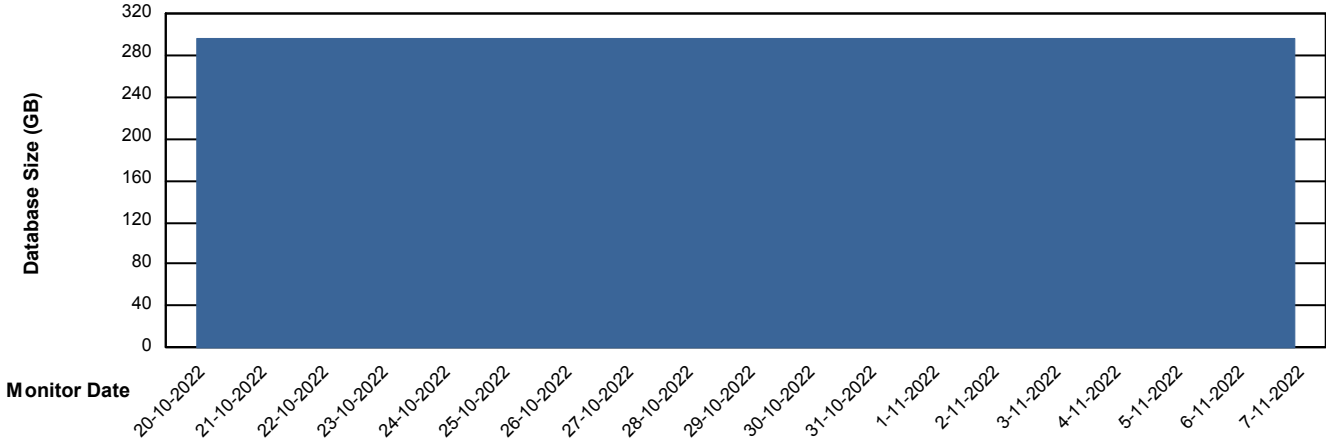

Weekly SLA Customer Report

Customer PCO_Production (Bronze)
Database ID 44

Database Performance PCODB_Production

Weekly SLA Customer Report

Customer PCO_Production (Bronze)
 Database ID 44

DATABASE SIZE PCODB_Production

Database growth over last month

Database Tablespace PCODB_Production

Date	Tablespace Name	Filesize (Gb)	Usedsize (Gb)	Percentage free
7-11-2022	ABSDATA	238	113	52
	INDX	329	181	45
6-11-2022	ABSDATA	238	113	52
	INDX	329	181	45
5-11-2022	ABSDATA	238	113	52
	INDX	329	181	45
4-11-2022	ABSDATA	238	113	52
	INDX	329	181	45
3-11-2022	ABSDATA	238	113	52
	INDX	329	181	45
2-11-2022	ABSDATA	238	113	52
	INDX	329	181	45
1-11-2022	ABSDATA	238	113	52
	INDX	329	181	45