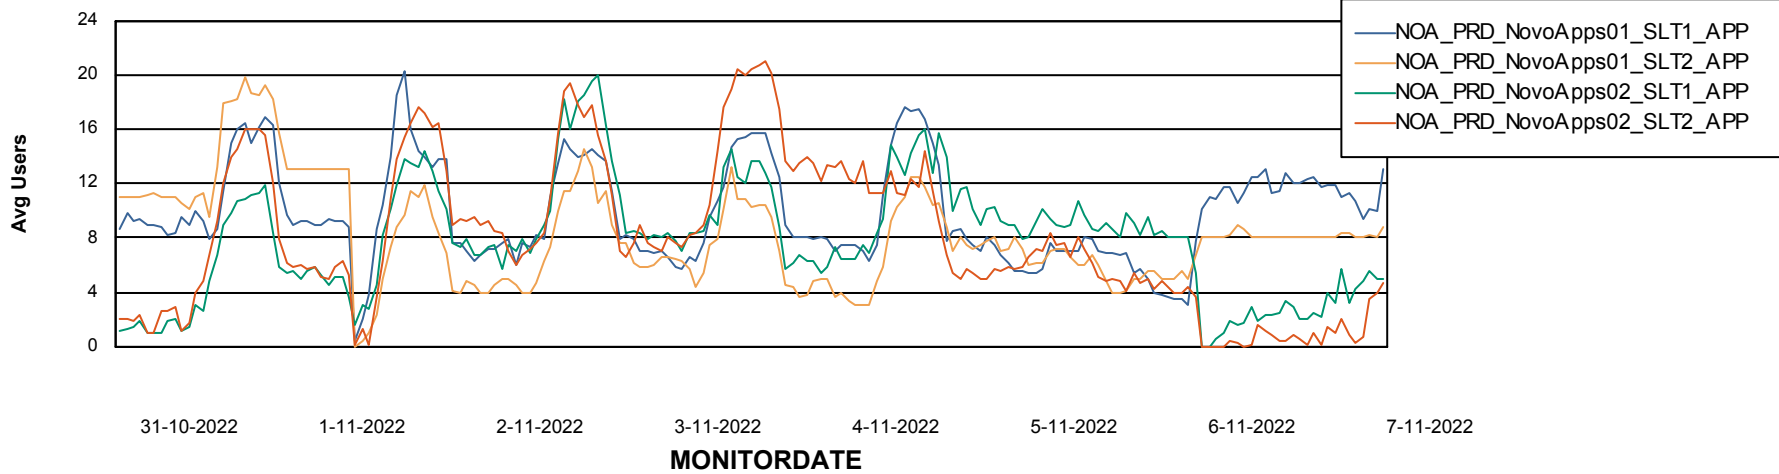

Weekly SLA Customer Report

Customer NOA_Production
Database ID 116

Standby Database Health NOA_Production

Recovery lag for last 7 days

Weekly SLA Customer Report

Customer NOA_Production
Database ID 116

ABSSolute Application Server Services

Avg memory used per ABS Server Service

Avg users per day per ABS server

Weekly SLA Customer Report

Customer NOA_Production
Database ID 116

ABSSolute Application ReportServer Services

Avg memory used per ReportServer Service