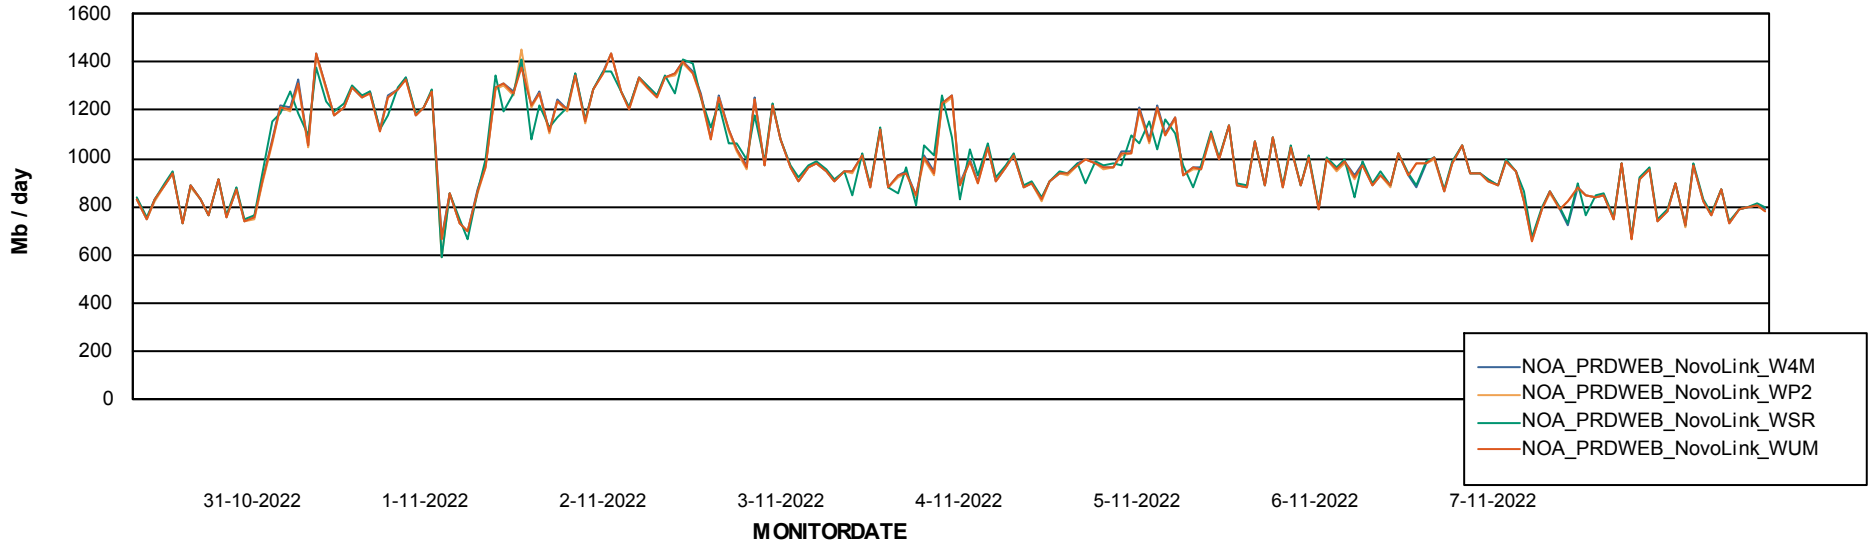

ABSSolute Web Component Services

Avg memory used per ABS Web component