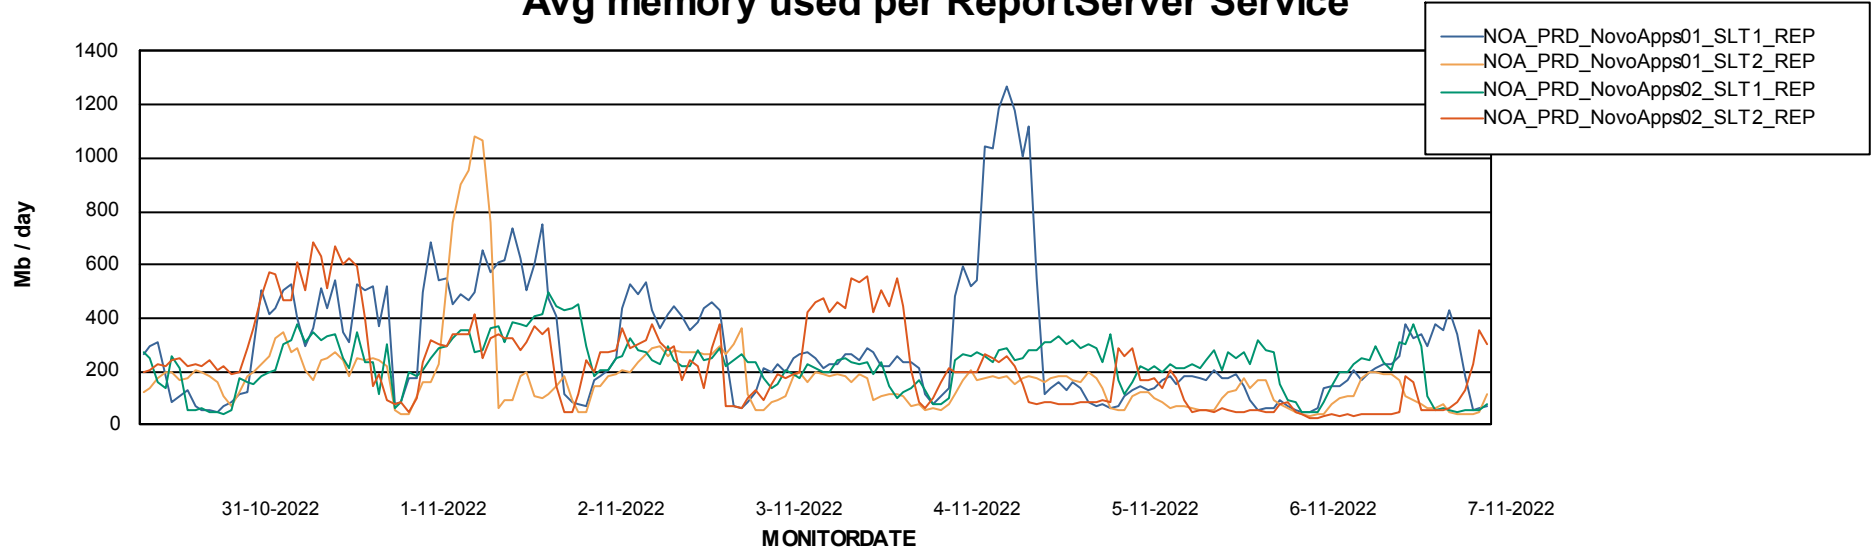

Avg memory used per ABS Server Service

Avg users per day per ABS server

Weekly SLA Customer Report

Customer NOA_Production
Database ID 116

ABSSolute Application ReportServer Services

Avg memory used per ReportServer Service