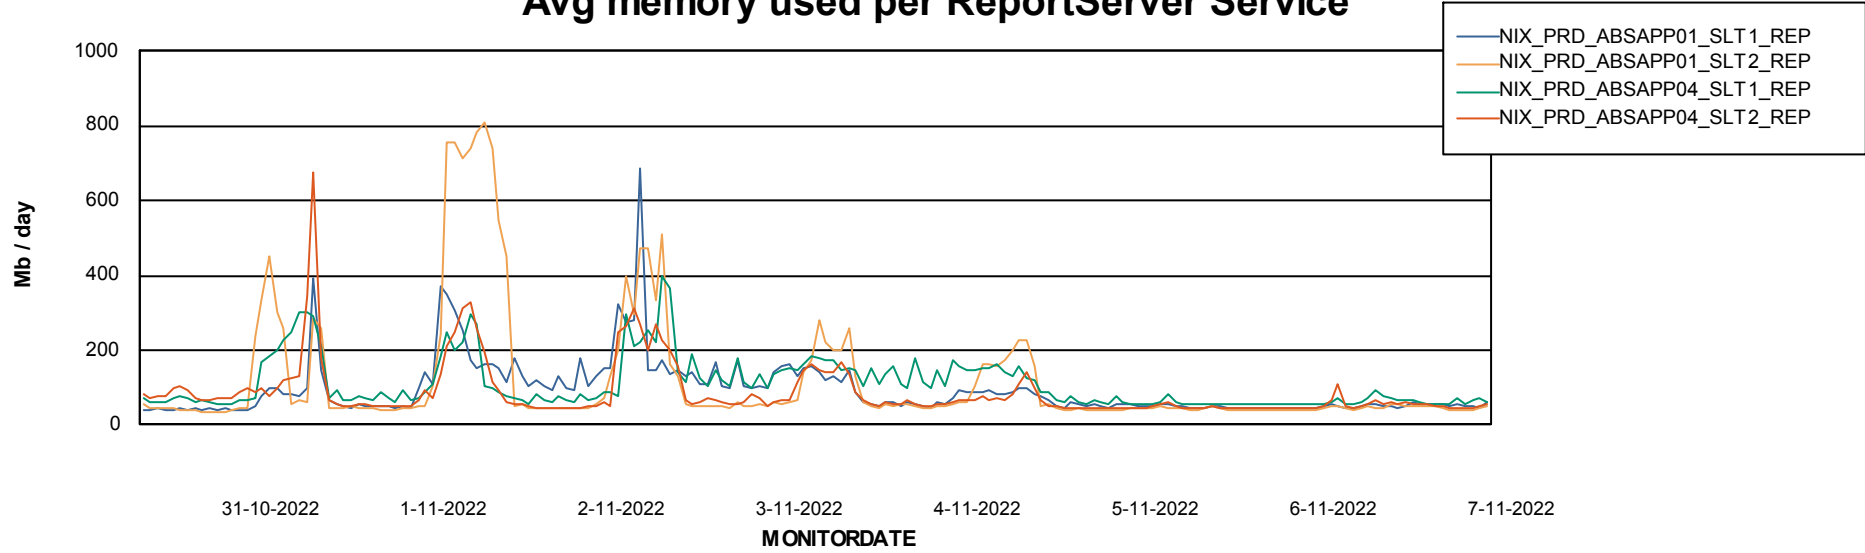

Avg users per day per ABS server

Weekly SLA Customer Report

Customer NIX_Production
Database ID 51

ABSSolute Application ReportServer Services

Avg memory used per ReportServer Service

Weekly SLA Customer Report