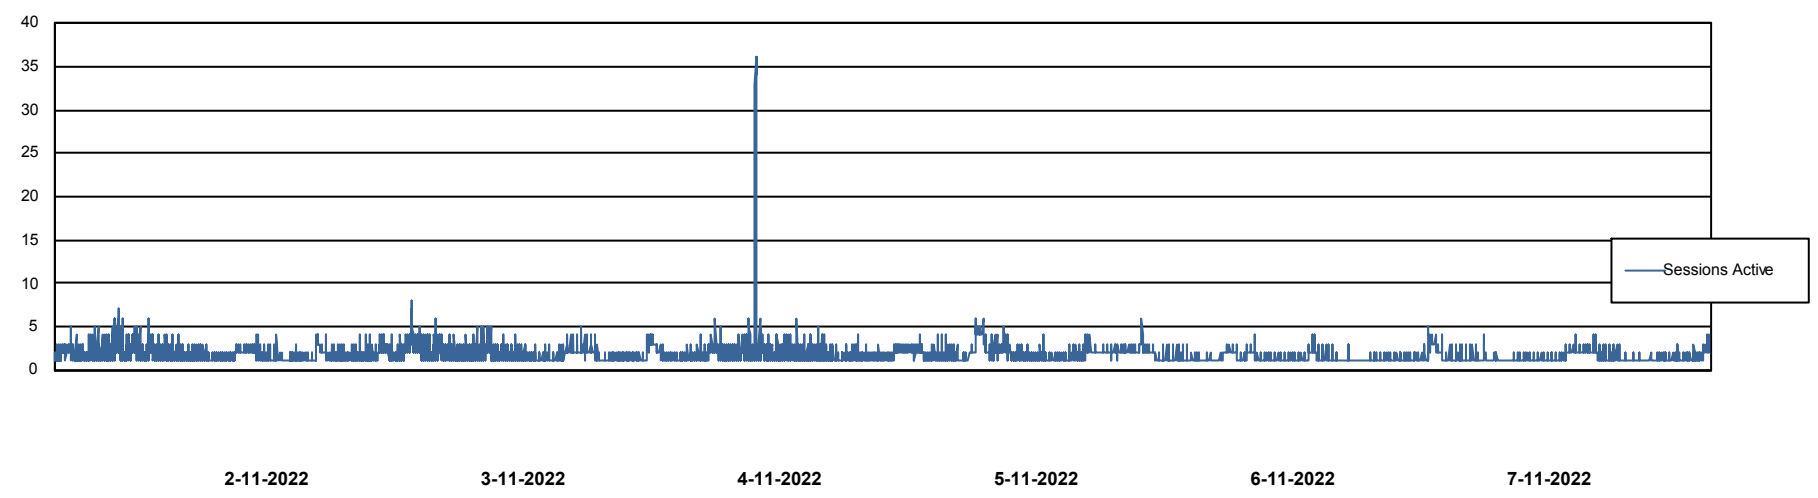

Weekly SLA Customer Report

Customer NIX_Production
Database ID 51

Database Performance NIXDB_BI

Weekly SLA Customer Report

Customer NIX_Production
Database ID 51

Database Performance NIXDB_Production

Weekly SLA Customer Report