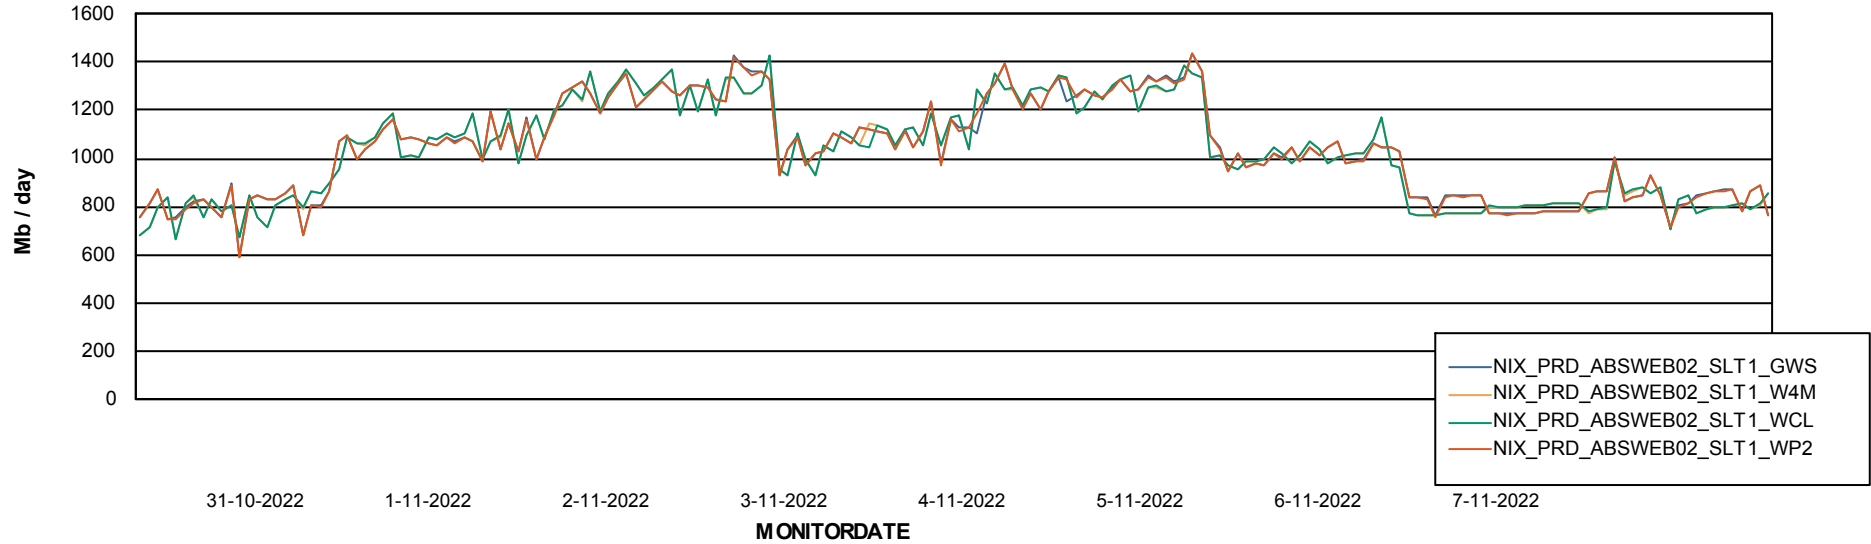

ABSSolute Web Component Services

Avg memory used per ABS Web component