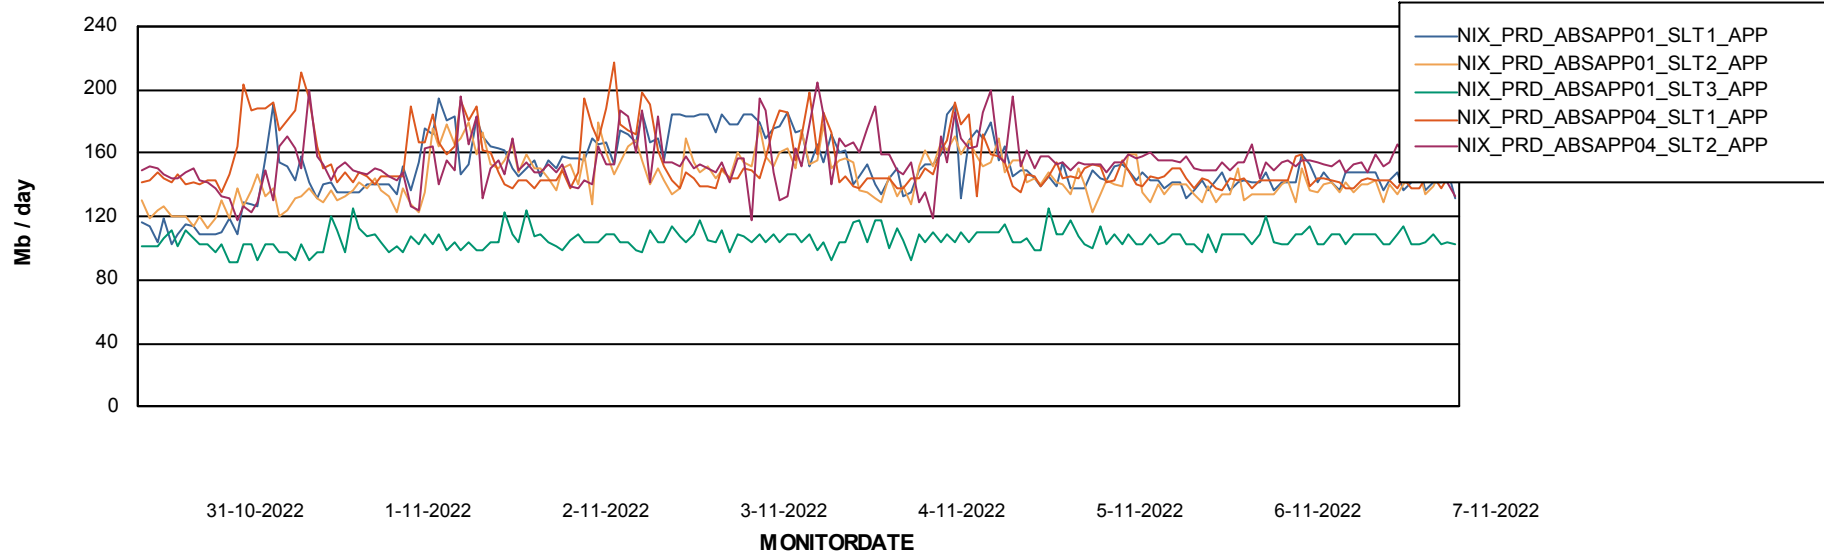

Weekly SLA Customer Report

Customer NIX_Production
 Database ID 51

Database Tablespace NIXDB_Production

Date	Tablespace Name	Filesize (Gb)	Usedsize (Gb)	Percentage free
7-11-2022	ABSDATA	214	178	17
	INDX	266	223	16
6-11-2022	ABSDATA	214	178	17
	INDX	266	223	16
5-11-2022	ABSDATA	214	178	17
	INDX	266	223	16
4-11-2022	ABSDATA	214	178	17
	INDX	266	223	16
3-11-2022	ABSDATA	214	178	17
	INDX	266	222	16
2-11-2022	ABSDATA	214	178	17
	INDX	266	222	16
1-11-2022	ABSDATA	214	178	17
	INDX	266	222	16

Standby Database Health NIX_Production

Recovery lag for last 7 days

Weekly SLA Customer Report

Customer NIX_Production
Database ID 51

ABSSolute Application Server Services

Avg memory used per ABS Server Service

Avg users per day per ABS server

Weekly SLA Customer Report

Customer NIX_Production
Database ID 51

ABSSolute Application ReportServer Services

Avg memory used per ReportServer Service

Weekly SLA Customer Report