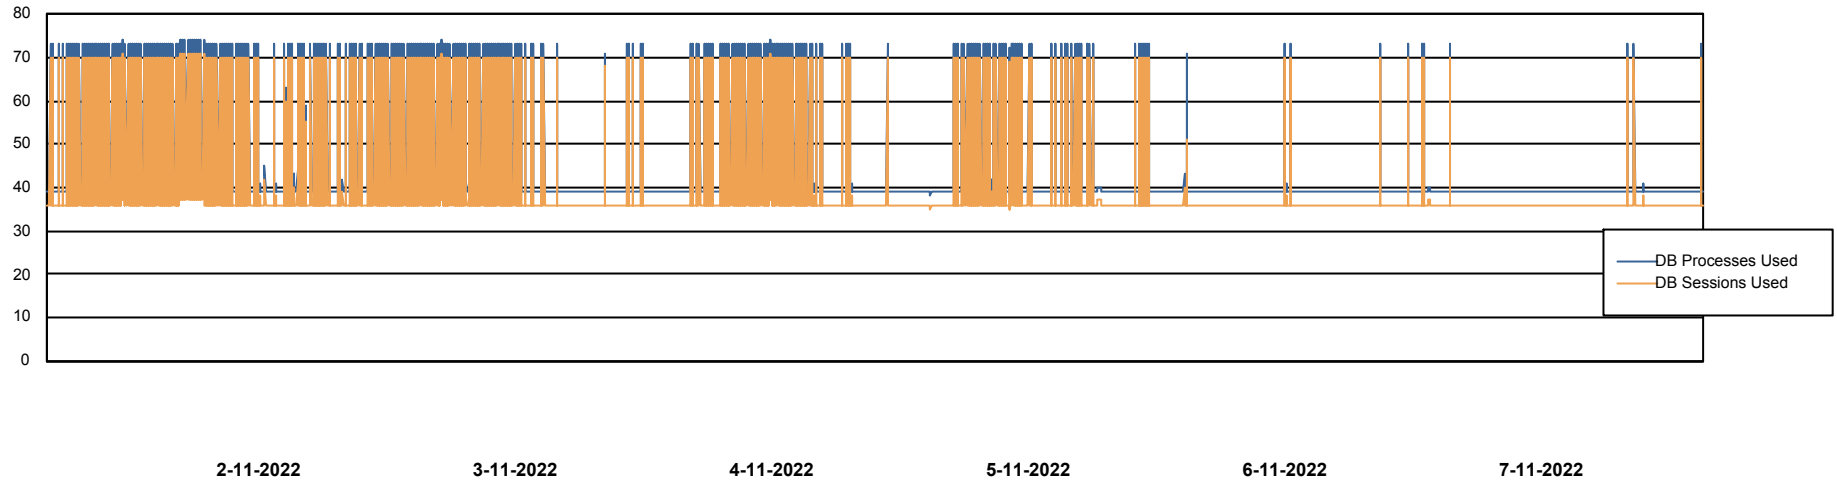

Database Performance NIXDB_Standby

DB Processes Max 300