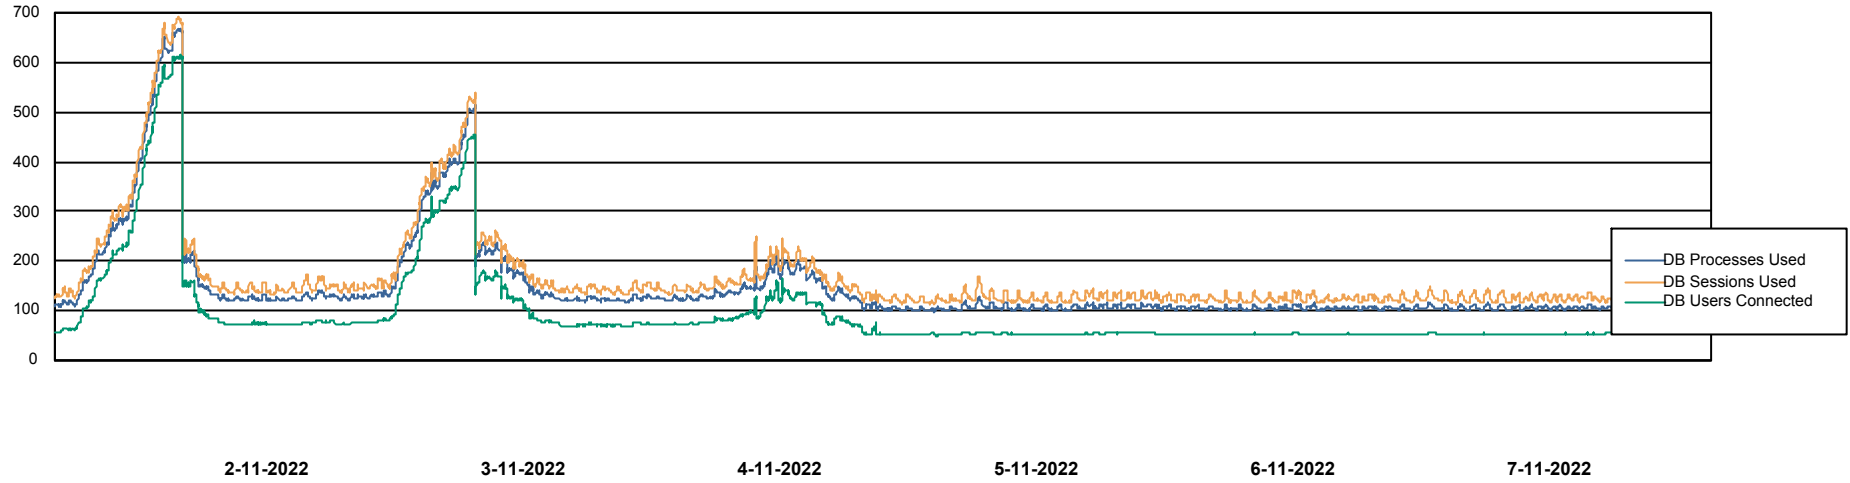

Weekly SLA Customer Report

Customer NIX_Production
Database ID 51

Database Performance NIXDB_BI

Weekly SLA Customer Report

Customer NIX_Production
Database ID 51

Database Performance NIXDB_Production

Weekly SLA Customer Report