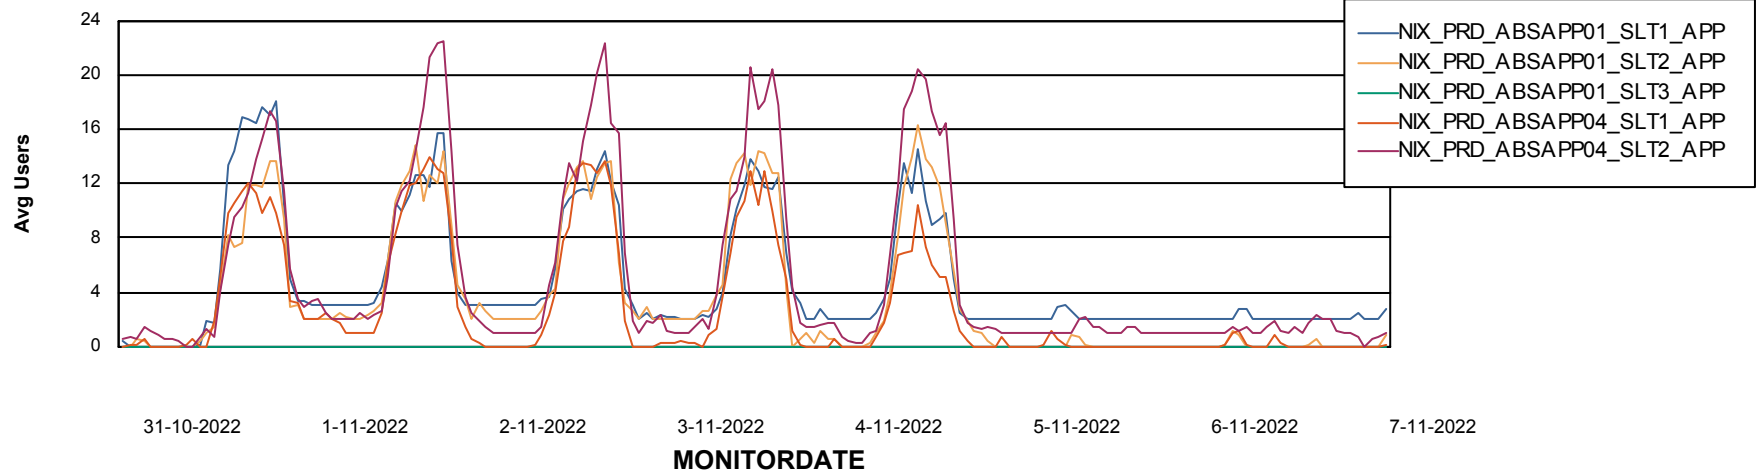

Weekly SLA Customer Report

Customer NIX_Production
 Database ID 51

Database Tablespace NIXDB_Production

Date	Tablespace Name	Filesize (Gb)	Usedsize (Gb)	Percentage free
7-11-2022	ABSDATA	214	178	17
	INDX	266	223	16
6-11-2022	ABSDATA	214	178	17
	INDX	266	223	16
5-11-2022	ABSDATA	214	178	17
	INDX	266	223	16
4-11-2022	ABSDATA	214	178	17
	INDX	266	223	16
3-11-2022	ABSDATA	214	178	17
	INDX	266	222	16
2-11-2022	ABSDATA	214	178	17
	INDX	266	222	16
1-11-2022	ABSDATA	214	178	17
	INDX	266	222	16

Standby Database Health NIX_Production

Recovery lag for last 7 days

Weekly SLA Customer Report

Customer NIX_Production
Database ID 51

ABSSolute Application Server Services

Avg memory used per ABS Server Service

Avg users per day per ABS server

Weekly SLA Customer Report

Customer NIX_Production
Database ID 51

ABSSolute Application ReportServer Services

Avg memory used per ReportServer Service

Weekly SLA Customer Report