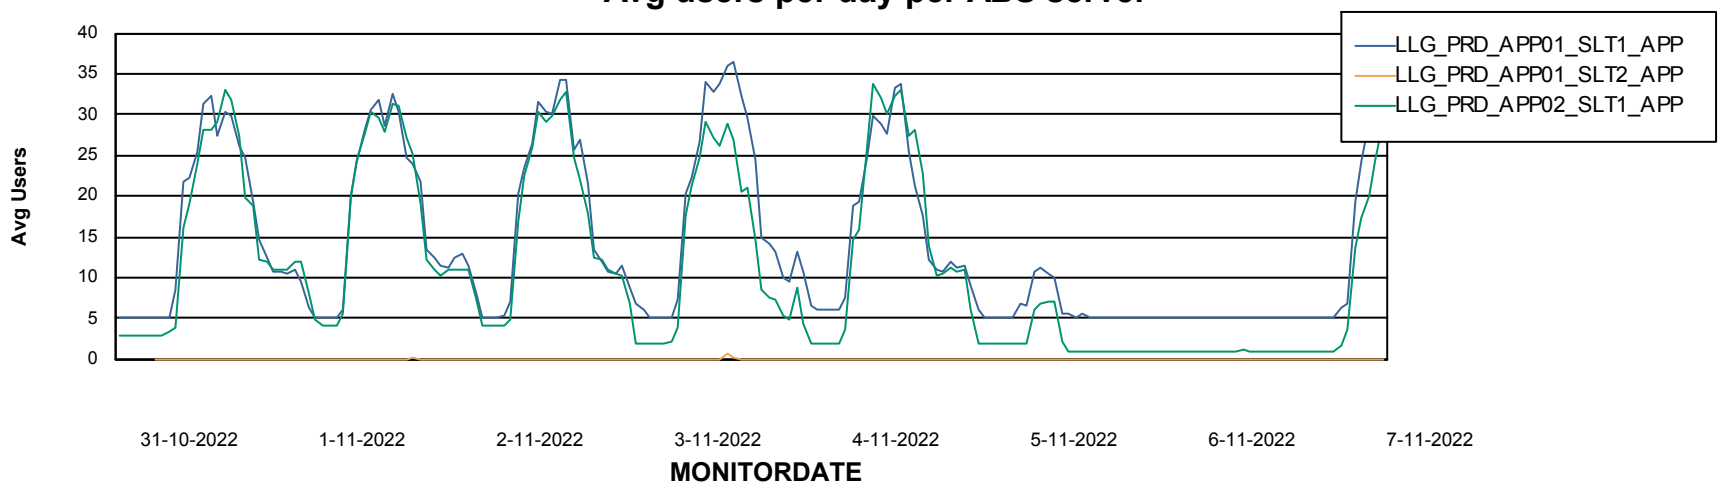

Avg users per day per ABS server