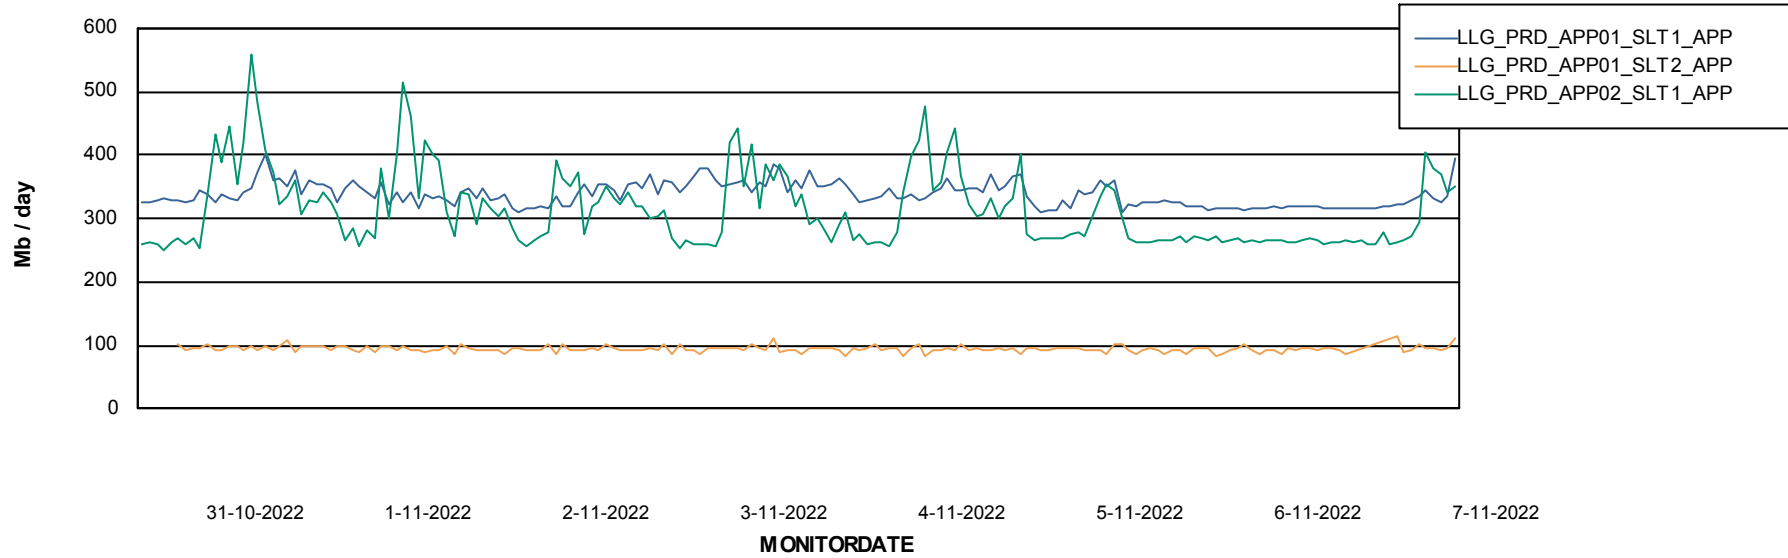

ABSSolute Application Server Services

Avg memory used per ABS Server Service