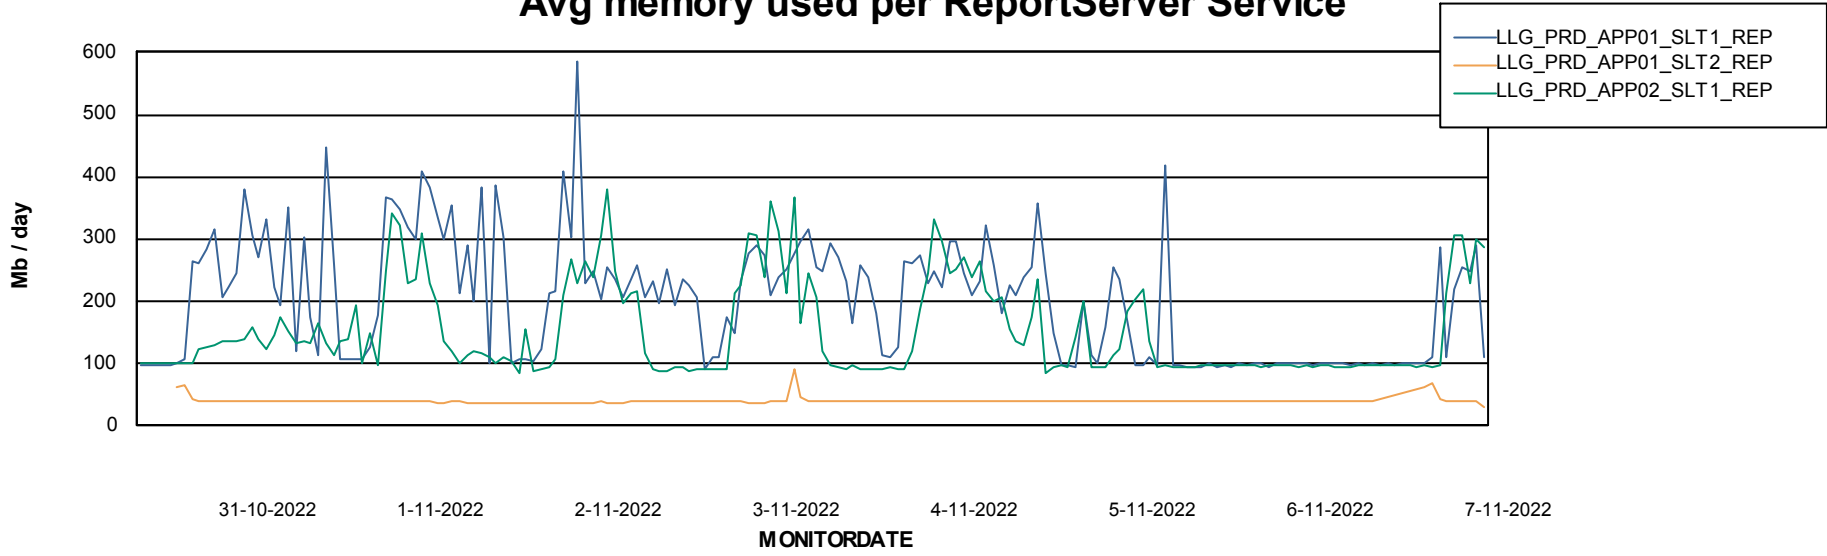

ABSSolute Application Server Services

Avg memory used per ReportServer Service