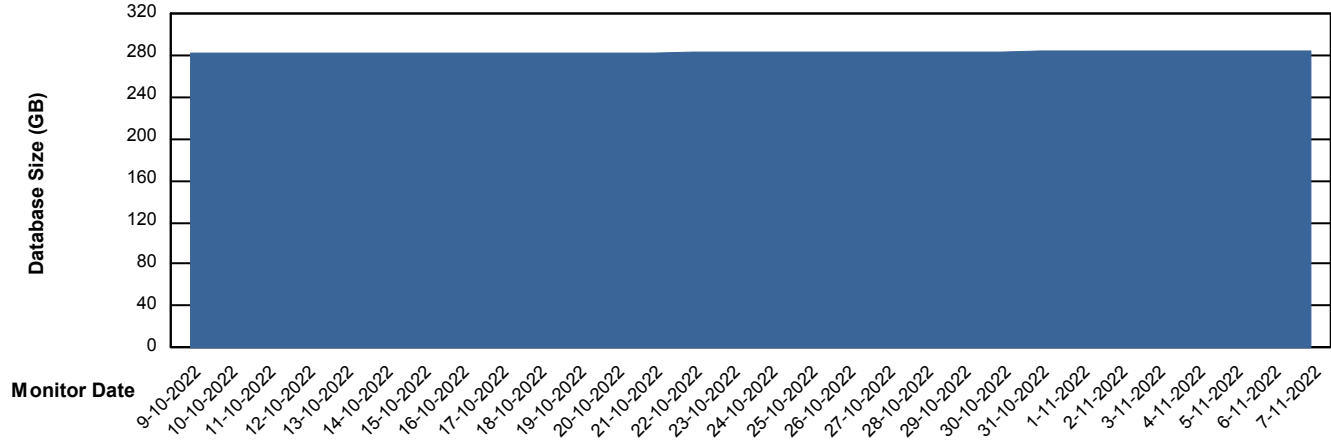

DATABASE SIZE LLGDB_Production

Database growth over last month